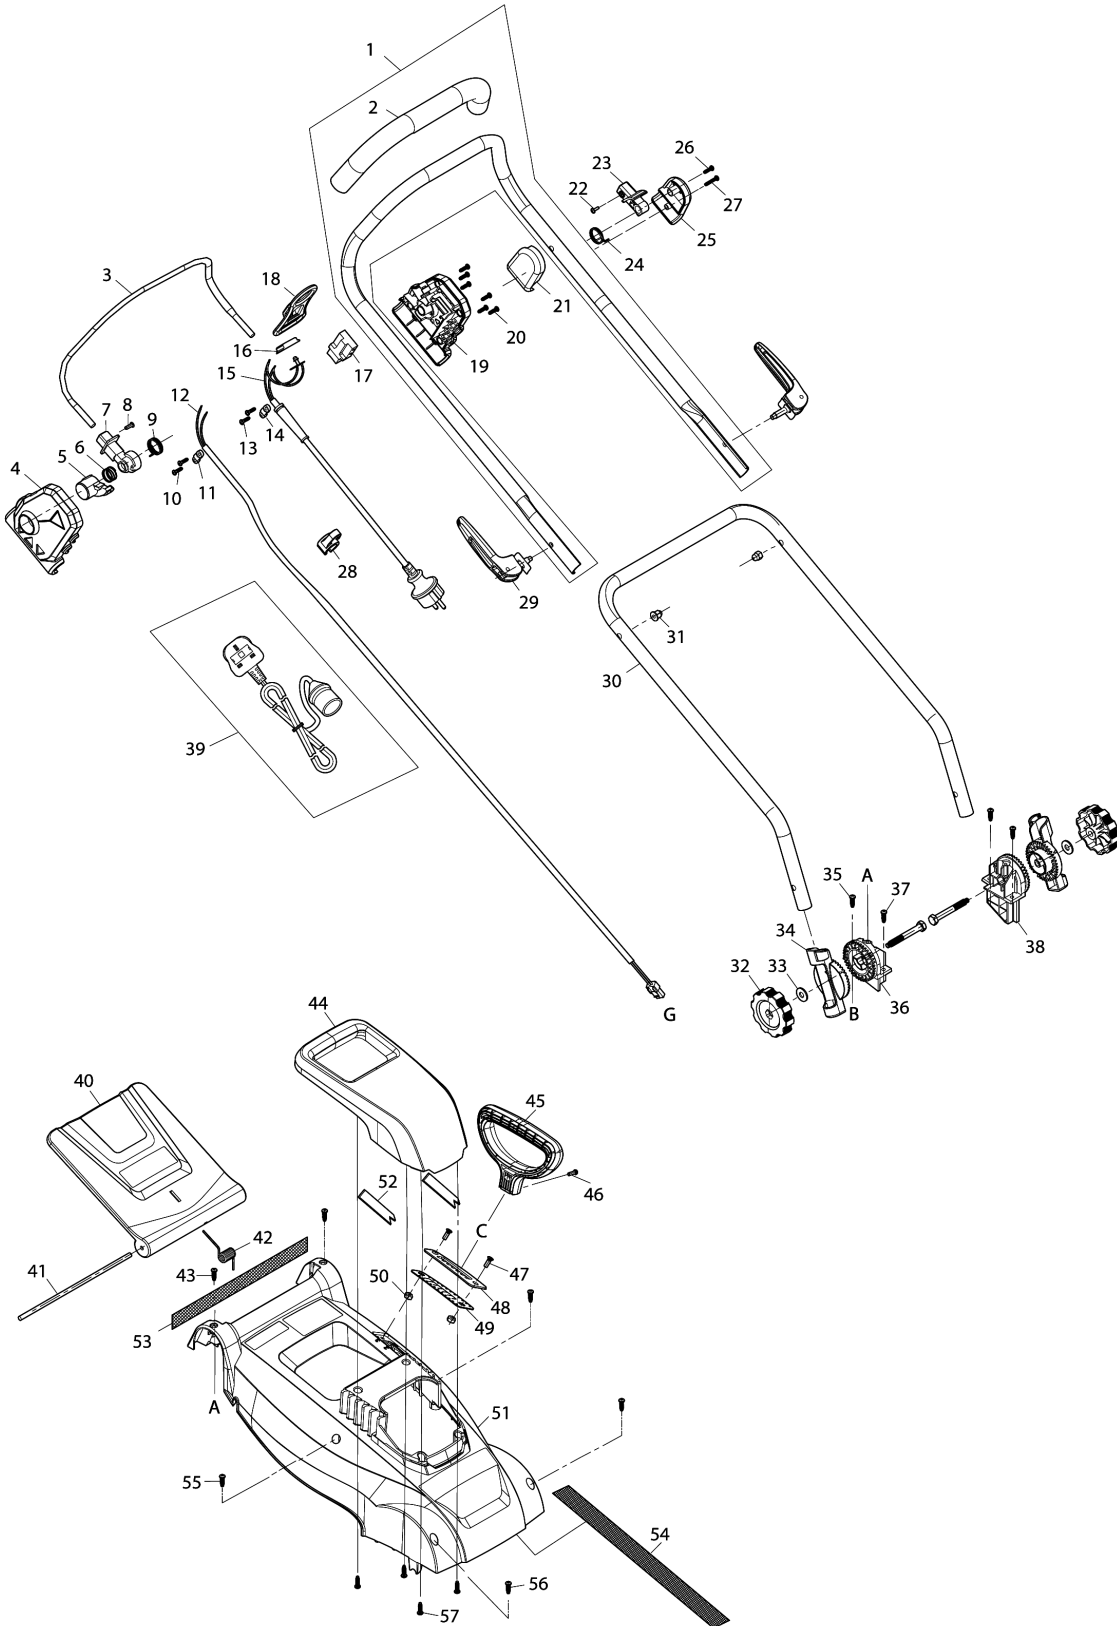

Model No.EM410 410MM ELECTRIC LAWN MOWER