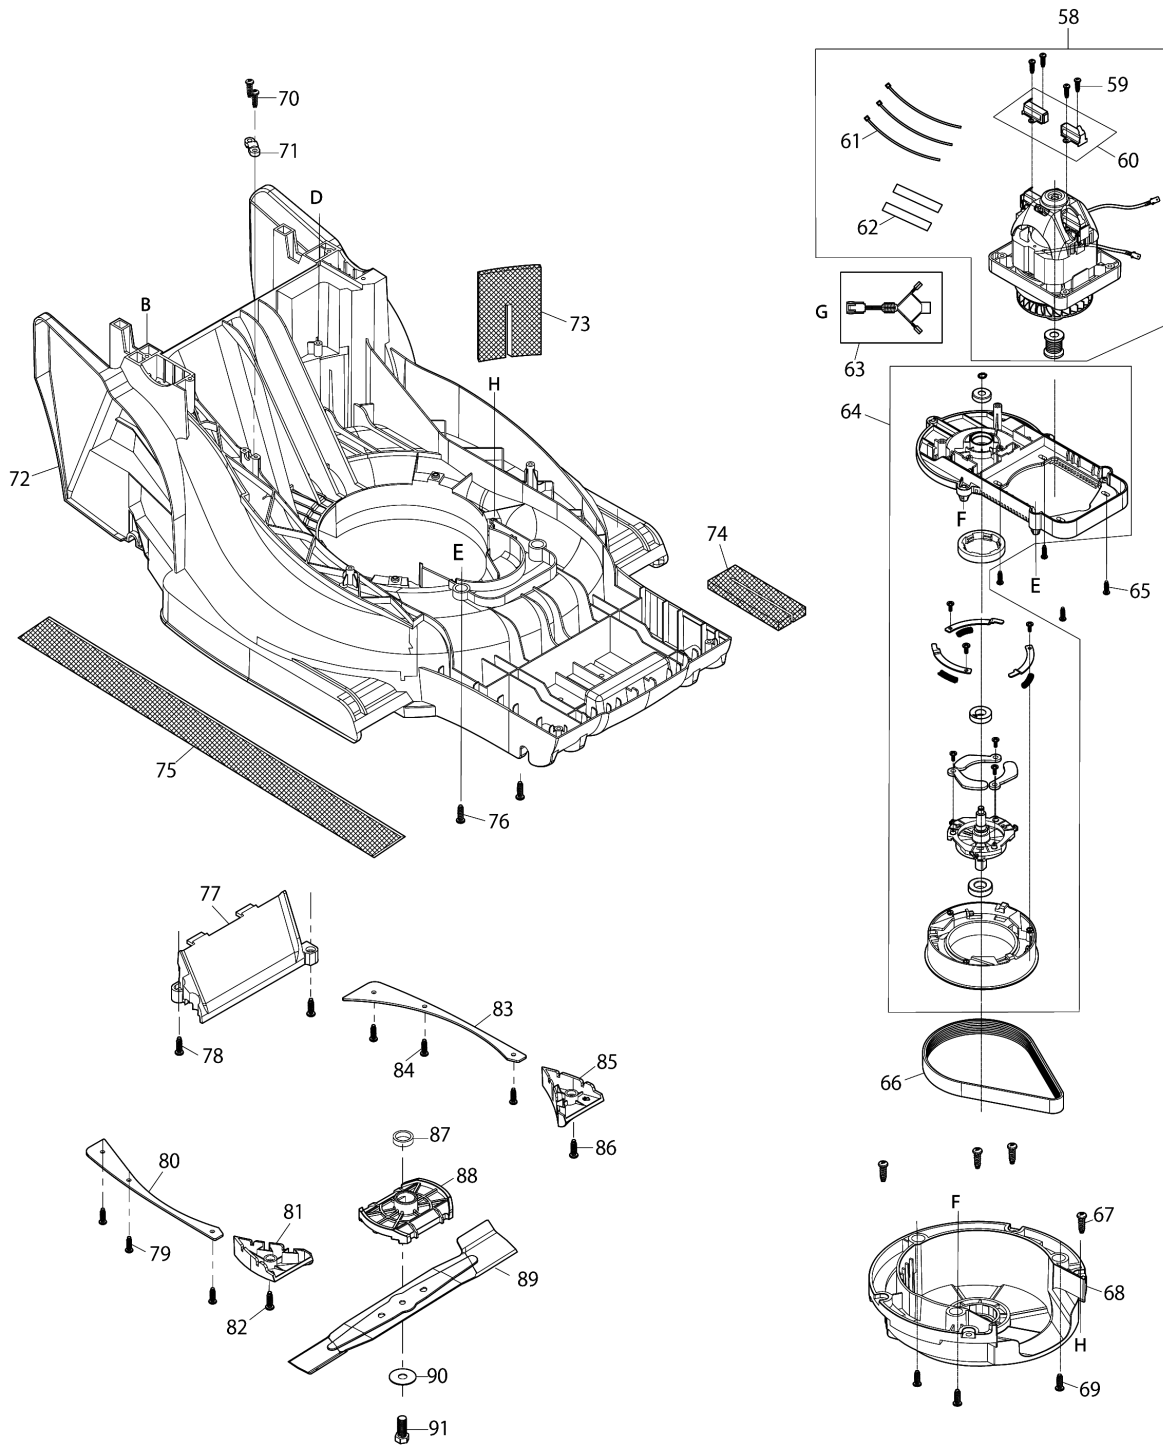

Model No.EM410 410MM ELECTRIC LAWN MOWER