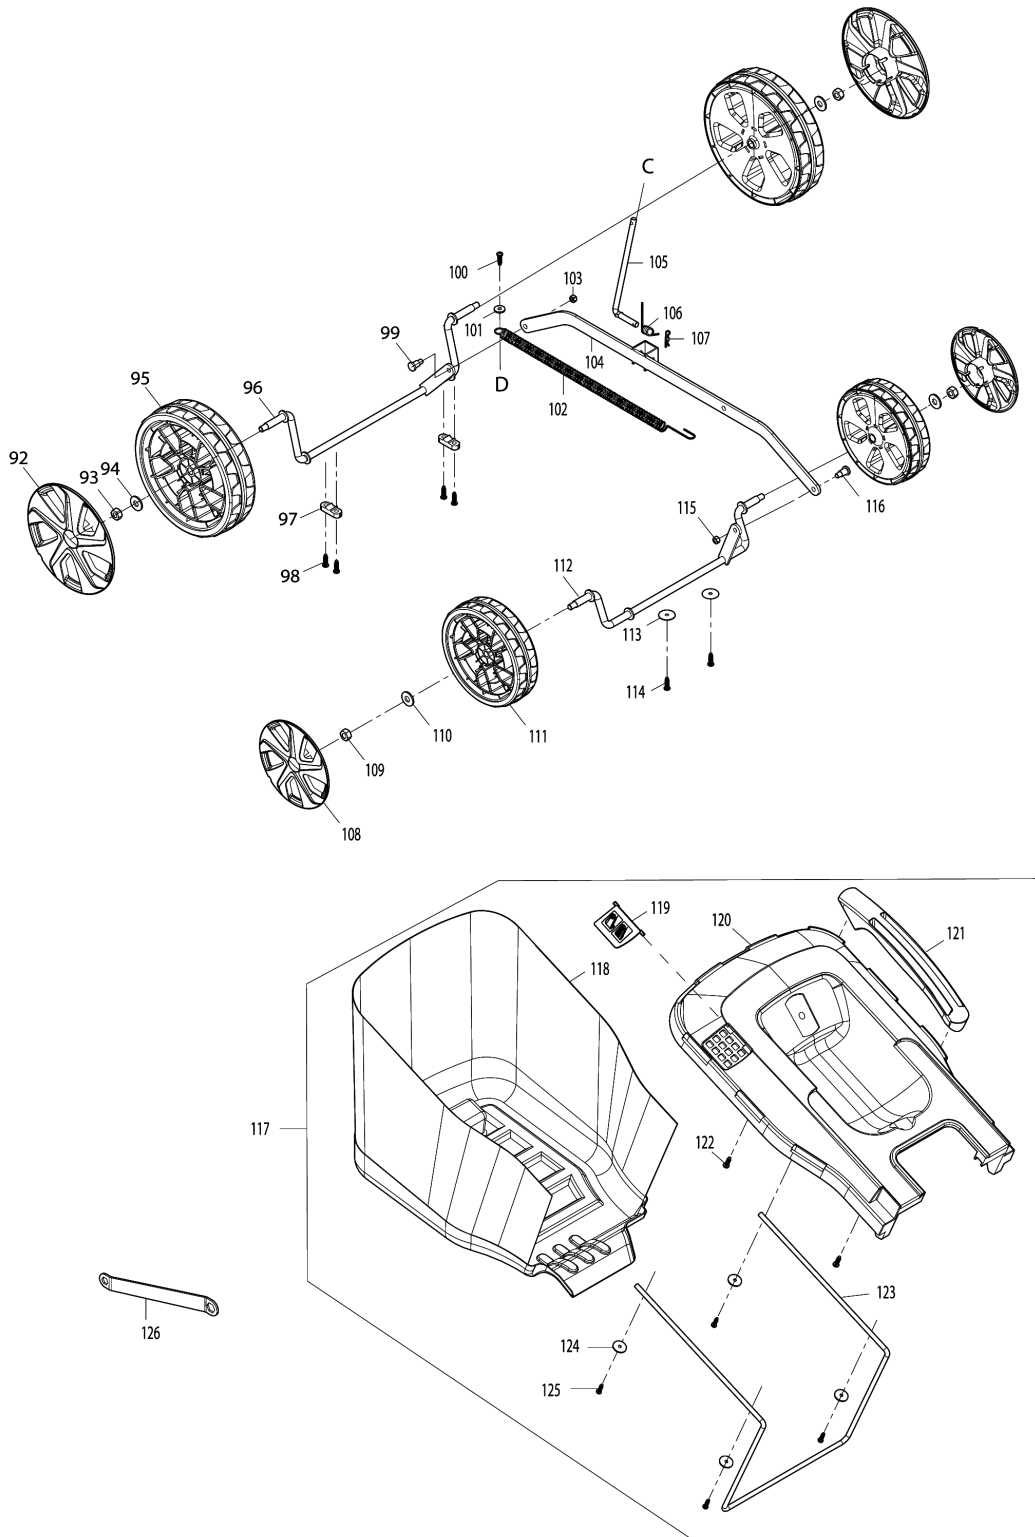

Model No.EM410 410MM ELECTRIC LAWN MOWER

Model No.EM410 410MM ELECTRIC LAWN MOWER

Item	Parts No.	Description	I/C	Qty	New/Old	Opt. 1	Opt. 2	Note
001	YA00001157	UPPER HANDLE BAR ASSY		1				
D10		INC. 2						
002	YA00001182	SPONGE GRIP		1				
003	YA00001158	SWITCH LEVER		1				
004	YA00000765	SWITCH BOX RIGHT		1				
005	YA00000766	SWITCH LINK BUTTON		1				
006	YA00000767	COMPRESSION SPRING 16.8		1				
007	YA00000768	SWITCH LEVER END CAP RIGHT		1				
008	652024721	SELF DRILLING SCREW 3.5X10		1				
009	YA00000769	SWITCH TORSION SPRING 21		1				
010	YA00000778	SELF TAPPING SCREW ST4X16		2				
011	YA00000780	CORD CLAMP		1				
012	YA00000914	POWER SUPPLY CORD ASSY		1				
013	YA00000778	SELF TAPPING SCREW ST4X16		2				
014	YA00000780	CORD CLAMP		1				
015	YA00000773	POWER SUPPLY CORD ASSY (EURO)		1				
016	YA00000781	INDICATOR LENZ		1				
017	YA00000772	SWITCH		1				
018	652023811	CABLE HANGER		1				
019	YA00000782	SWITCH BOX LEFT		1				
020	YA00000778	SELF TAPPING SCREW ST4X16		6				
021	652023795	SPRING BOX RIGHT		1				
022	652024721	SELF DRILLING SCREW 3.5X10		1				
023	652023794	SWITCH LEVER END LEFT		1				
024	YA00000737	TORSION SPRING		1				
025	652023793	SPRING BOX LEFT		1				
026	YA00000778	SELF TAPPING SCREW ST4X16		1				
027	YA00000785	SELF TAPPING SCREW ST4X25		1				
028	YA00000921	CABLE CLIP		1				
029	YA00000923	TENSION LEVER ASSY		2				
030	YA00000922	LOWER HANDLE		1				
031	YA00000802	HEX.FRANGE CAP NUT M6		2				
032	YA00000803	M8 KNOB		2				
033	YA00000420	WASHER		2				
034	YA00000924	ANGLE ADJUSTMENT JOINT UPPER		2				
035	YA00000806	SELF TAPPING SCREW ST5X20		4				
036	YA00000875	ANGLE ADJUSTMENT JOINT LOWER R		1				
037	YA00000807	HEX BOLT M8X65		2				
038	YA00000876	ANGLE ADJUSTMENT JOINT LOWER L		1				
040	YA00000940	REAR FLAP RED		1				
041	YA00000938	REAR FLAP HINGE ROD		1				

Please order the parts with part number.

Print Date 23/1/2024