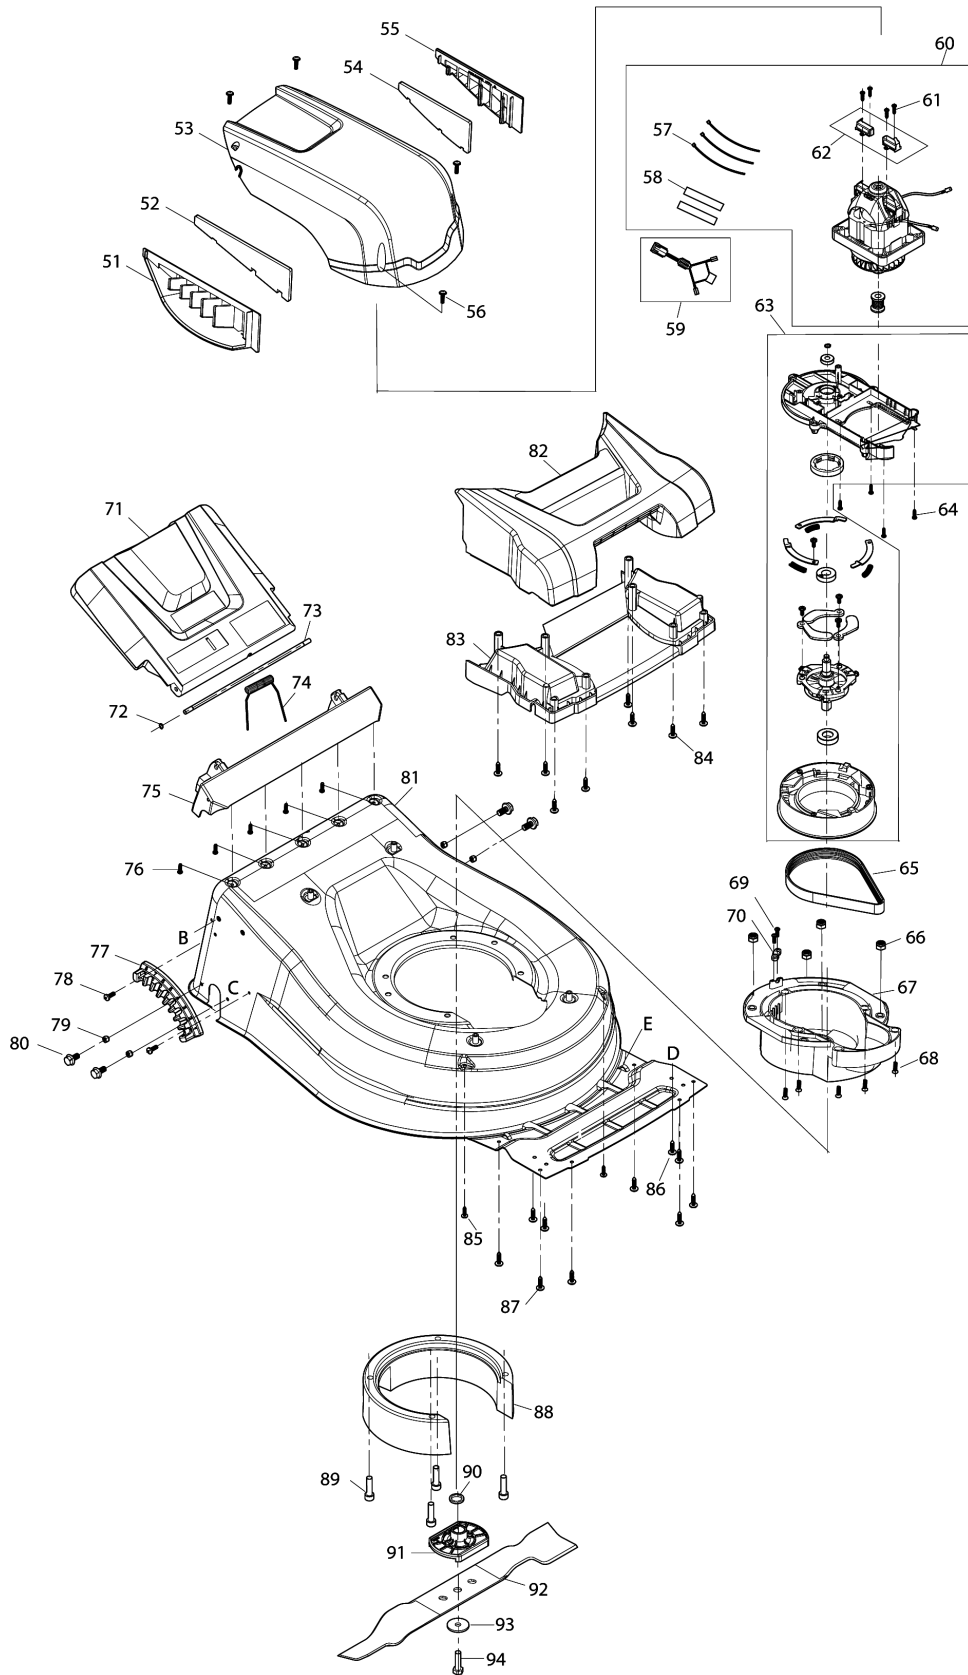

Model No.EM411 410MM ELECTRIC LAWN MOWER

Model No.EM411 410MM ELECTRIC LAWN MOWER

Model No.EM411 410MM ELECTRIC LAWN MOWER

Model No.EM411 410MM ELECTRIC LAWN MOWER

Item	Parts No.	Description	I/C	Qty	New/Old	Opt. 1	Opt. 2	Note
001	YA00000958	UPPER HANDLE BAR ASSY		1				
D10		INC. 2						
002	YA00001187	SPONGE GRIP		1				
003	YA00000959	SWITCH LEVER		1				
004	YA00000765	SWITCH BOX RIGHT		1				
005	YA00000766	SWITCH LINK BUTTON		1				
006	YA00000767	COMPRESSION SPRING 16.8		1				
007	YA00000768	SWITCH LEVER END CAP RIGHT		1				
008	652024721	SELF DRILLING SCREW 3.5X10		1				
009	YA00000769	SWITCH TORSION SPRING 21		1				
010	YA00000778	SELF TAPPING SCREW ST4X16		2				
011	YA00000780	CORD CLAMP		1				
012	YA00000914	POWER SUPPLY CORD ASSY		1				
013	YA00000781	INDICATOR LENZ		1				
014	YA00000778	SELF TAPPING SCREW ST4X16		2				
015	YA00000780	CORD CLAMP		1				
016	YA00000773	POWER SUPPLY CORD ASSY (EURO)		1				
017	652023811	CABLE HANGER		1				
018	YA00000772	SWITCH		1				
019	YA00000782	SWITCH BOX LEFT		1				
020	YA00000778	SELF TAPPING SCREW ST4X16		6				
021	652023795	SPRING BOX RIGHT		1				
022	652024721	SELF DRILLING SCREW 3.5X10		1				
023	652023794	SWITCH LEVER END LEFT		1				
024	YA00000737	TORSION SPRING		1				
025	652023793	SPRING BOX LEFT		1				
026	YA00000778	SELF TAPPING SCREW ST4X16		1				
027	YA00000785	SELF TAPPING SCREW ST4X25		1				
028	YA00000921	CABLE CLIP		1				
029	YA00000960	SELF TAPPING SCREW ST3X12		4				
030	YA00000961	ANGLE ADJUSTMENT JOINT UPPER		2				
031	YA00000975	TENSION LEVER ASSY		2				
032	YA00000976	CONICAL SPRING		2				
033	YA00000977	ANGLE ADJUSTMENT JOINT LOWER		2				
034	YA00000960	SELF TAPPING SCREW ST3X12		4				
035	YA00000802	HEX.FRANGE CAP NUT M6		2				
036	YA00000974	LOWER HANDLE ASSEMBLY		2	*			
036-1	YA00000974	LOWER HANDLE ASSEMBLY	O	1				
037	YA00000970	CABLE GUIDE RING		1				
038	YA00000971	RUBBER SHEET		1				
039	YA00000971	RUBBER SHEET		1				