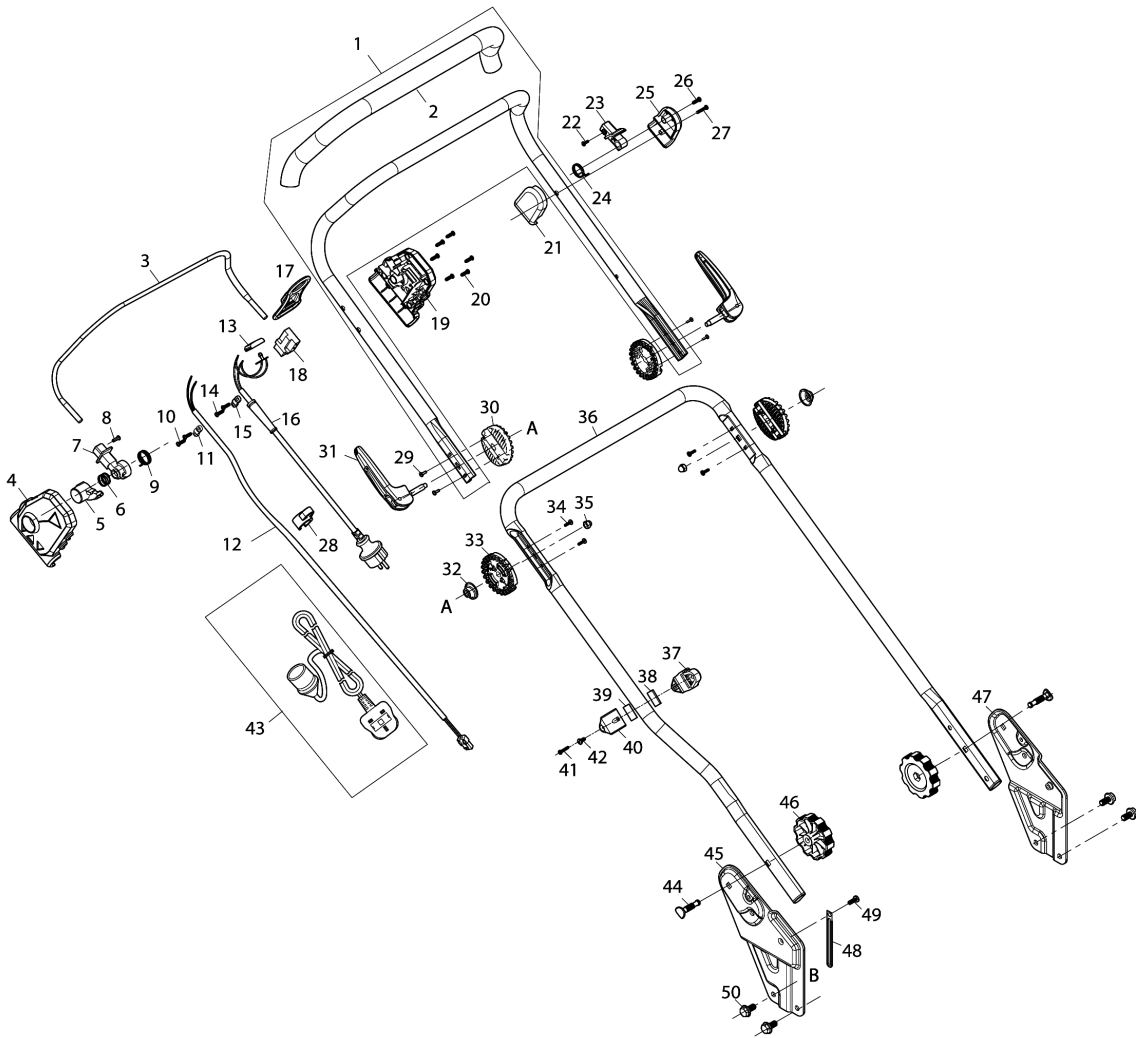

Model No.EM411 410MM ELECTRIC LAWN MOWER

Model No.EM411 410MM ELECTRIC LAWN MOWER

Model No.EM411 410MM ELECTRIC LAWN MOWER

Model No.EM411 410MM ELECTRIC LAWN MOWER

Item	Parts No.	Description	I/C	Qty	New/Old	Opt. 1	Opt. 2	Note
001	YA00000958	UPPER HANDLE BAR ASSY		1				
D10		INC. 2						
002	YA00001187	SPONGE GRIP		1				
003	YA00000959	SWITCH LEVER		1				
004	YA00000765	SWITCH BOX RIGHT		1				
005	YA00000766	SWITCH LINK BUTTON		1				
006	YA00000767	COMPRESSION SPRING 16.8		1				
007	YA00000768	SWITCH LEVER END CAP RIGHT		1				
008	652024721	SELF DRILLING SCREW 3.5X10		1				
009	YA00000769	SWITCH TORSION SPRING 21		1				
010	YA00000778	SELF TAPPING SCREW ST4X16		2				
011	YA00000780	CORD CLAMP		1				
012	YA00000914	POWER SUPPLY CORD ASSY		1				
013	YA00000781	INDICATOR LENZ		1				
014	YA00000778	SELF TAPPING SCREW ST4X16		2				
015	YA00000780	CORD CLAMP		1				
016	YA00000773	POWER SUPPLY CORD ASSY (EURO)		1				
017	652023811	CABLE HANGER		1				
018	YA00000772	SWITCH		1				
019	YA00000782	SWITCH BOX LEFT		1				
020	YA00000778	SELF TAPPING SCREW ST4X16		6				
021	652023795	SPRING BOX RIGHT		1				
022	652024721	SELF DRILLING SCREW 3.5X10		1				
023	652023794	SWITCH LEVER END LEFT		1				
024	YA00000737	TORSION SPRING		1				
025	652023793	SPRING BOX LEFT		1				
026	YA00000778	SELF TAPPING SCREW ST4X16		1				
027	YA00000785	SELF TAPPING SCREW ST4X25		1				
028	YA00000921	CABLE CLIP		1				
029	YA00000960	SELF TAPPING SCREW ST3X12		4				
030	YA00000961	ANGLE ADJUSTMENT JOINT UPPER		2				
031	YA00000975	TENSION LEVER ASSY		2				
032	YA00000976	CONICAL SPRING		2				
033	YA00000977	ANGLE ADJUSTMENT JOINT LOWER		2				
034	YA00000960	SELF TAPPING SCREW ST3X12		4				
035	YA00000802	HEX.FRANGE CAP NUT M6		2				
036	YA00000974	LOWER HANDLE ASSEMBLY		2	*			
036-1	YA00000974	LOWER HANDLE ASSEMBLY	O	1				
037	YA00000970	CABLE GUIDE RING		1				
038	YA00000971	RUBBER SHEET		1				
039	YA00000971	RUBBER SHEET		1				