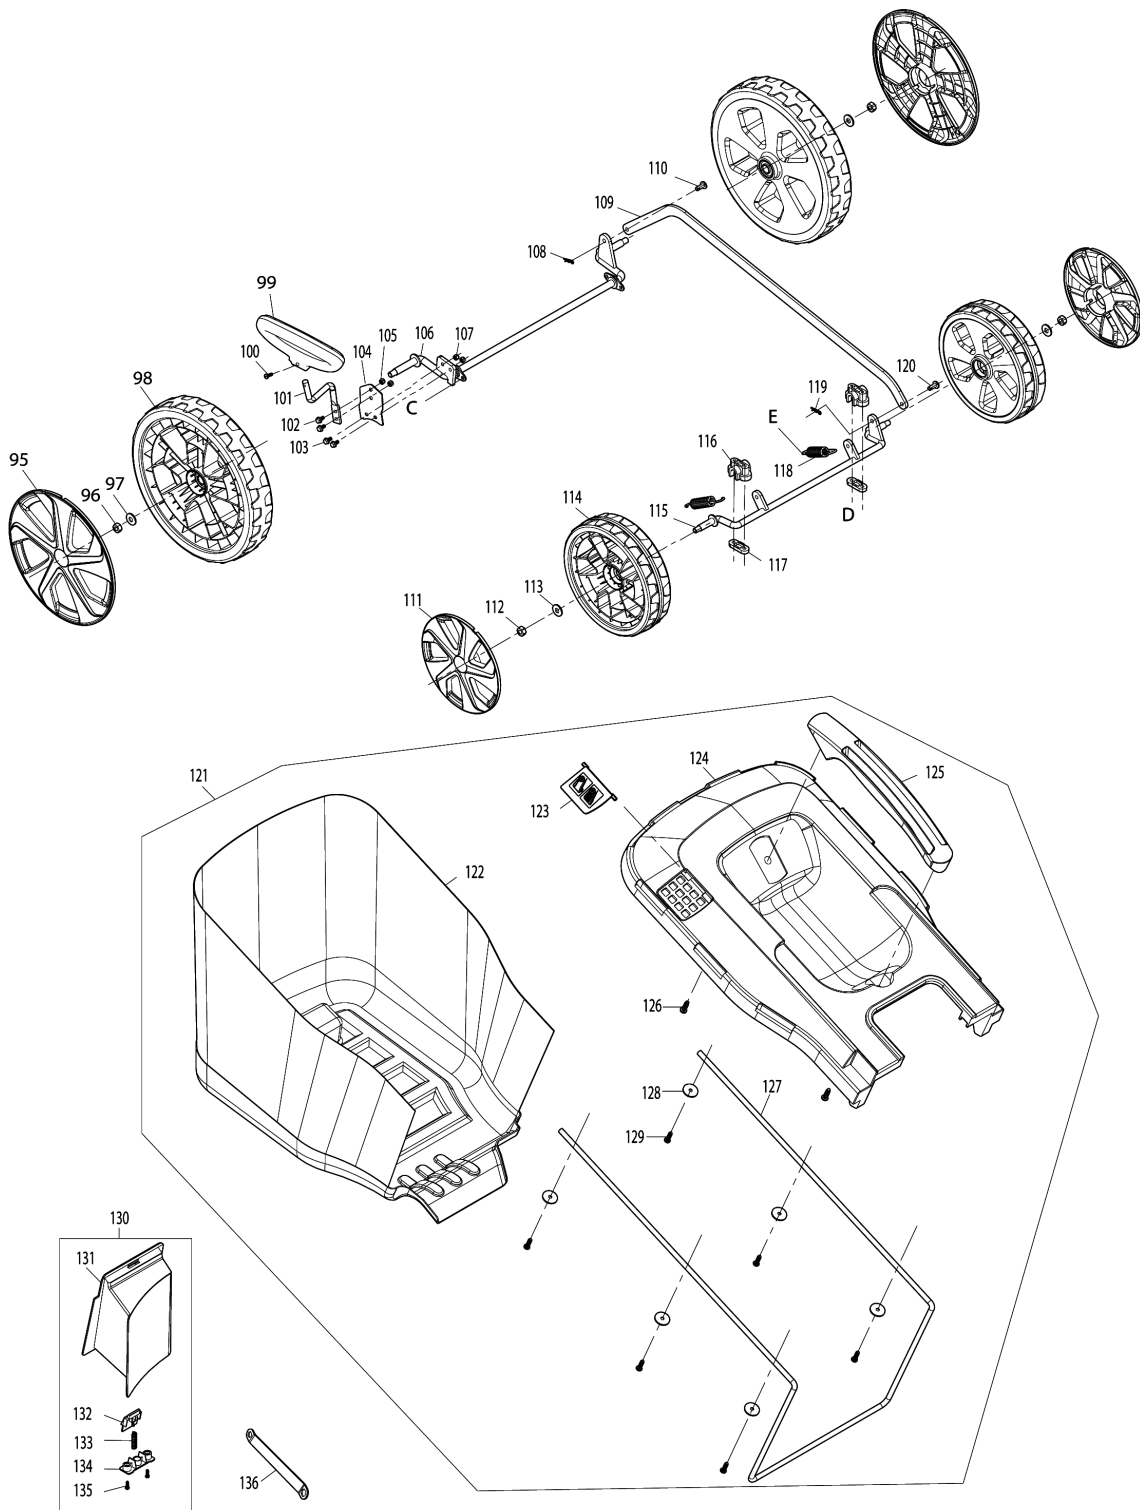

Model No.EM411 410MM ELECTRIC LAWN MOWER

Model No.EM411 410MM ELECTRIC LAWN MOWER

Model No.EM411 410MM ELECTRIC LAWN MOWER

Model No.EM411 410MM ELECTRIC LAWN MOWER

Item	Parts No.	Description	I/C	Qty	New/Old	Opt. 1	Opt. 2	Note
001	YA00000958	UPPER HANDLE BAR ASSY		1				
D10		INC. 2						
002	YA00001187	SPONGE GRIP		1				
003	YA00000959	SWITCH LEVER		1				
004	YA00000765	SWITCH BOX RIGHT		1				
005	YA00000766	SWITCH LINK BUTTON		1				
006	YA00000767	COMPRESSION SPRING 16.8		1				
007	YA00000768	SWITCH LEVER END CAP RIGHT		1				
008	652024721	SELF DRILLING SCREW 3.5X10		1				
009	YA00000769	SWITCH TORSION SPRING 21		1				
010	YA00000778	SELF TAPPING SCREW ST4X16		2				
011	YA00000780	CORD CLAMP		1				
012	YA00000914	POWER SUPPLY CORD ASSY		1				
013	YA00000781	INDICATOR LENZ		1				
014	YA00000778	SELF TAPPING SCREW ST4X16		2				
015	YA00000780	CORD CLAMP		1				
016	YA00000773	POWER SUPPLY CORD ASSY (EURO)		1				
017	652023811	CABLE HANGER		1				
018	YA00000772	SWITCH		1				
019	YA00000782	SWITCH BOX LEFT		1				
020	YA00000778	SELF TAPPING SCREW ST4X16		6				
021	652023795	SPRING BOX RIGHT		1				
022	652024721	SELF DRILLING SCREW 3.5X10		1				
023	652023794	SWITCH LEVER END LEFT		1				
024	YA00000737	TORSION SPRING		1				
025	652023793	SPRING BOX LEFT		1				
026	YA00000778	SELF TAPPING SCREW ST4X16		1				
027	YA00000785	SELF TAPPING SCREW ST4X25		1				
028	YA00000921	CABLE CLIP		1				
029	YA00000960	SELF TAPPING SCREW ST3X12		4				
030	YA00000961	ANGLE ADJUSTMENT JOINT UPPER		2				
031	YA00000975	TENSION LEVER ASSY		2				
032	YA00000976	CONICAL SPRING		2				
033	YA00000977	ANGLE ADJUSTMENT JOINT LOWER		2				
034	YA00000960	SELF TAPPING SCREW ST3X12		4				
035	YA00000802	HEX.FRANGE CAP NUT M6		2				
036	YA00000974	LOWER HANDLE ASSEMBLY		2	*			
036-1	YA00000974	LOWER HANDLE ASSEMBLY	O	1				
037	YA00000970	CABLE GUIDE RING		1				
038	YA00000971	RUBBER SHEET		1				
039	YA00000971	RUBBER SHEET		1				