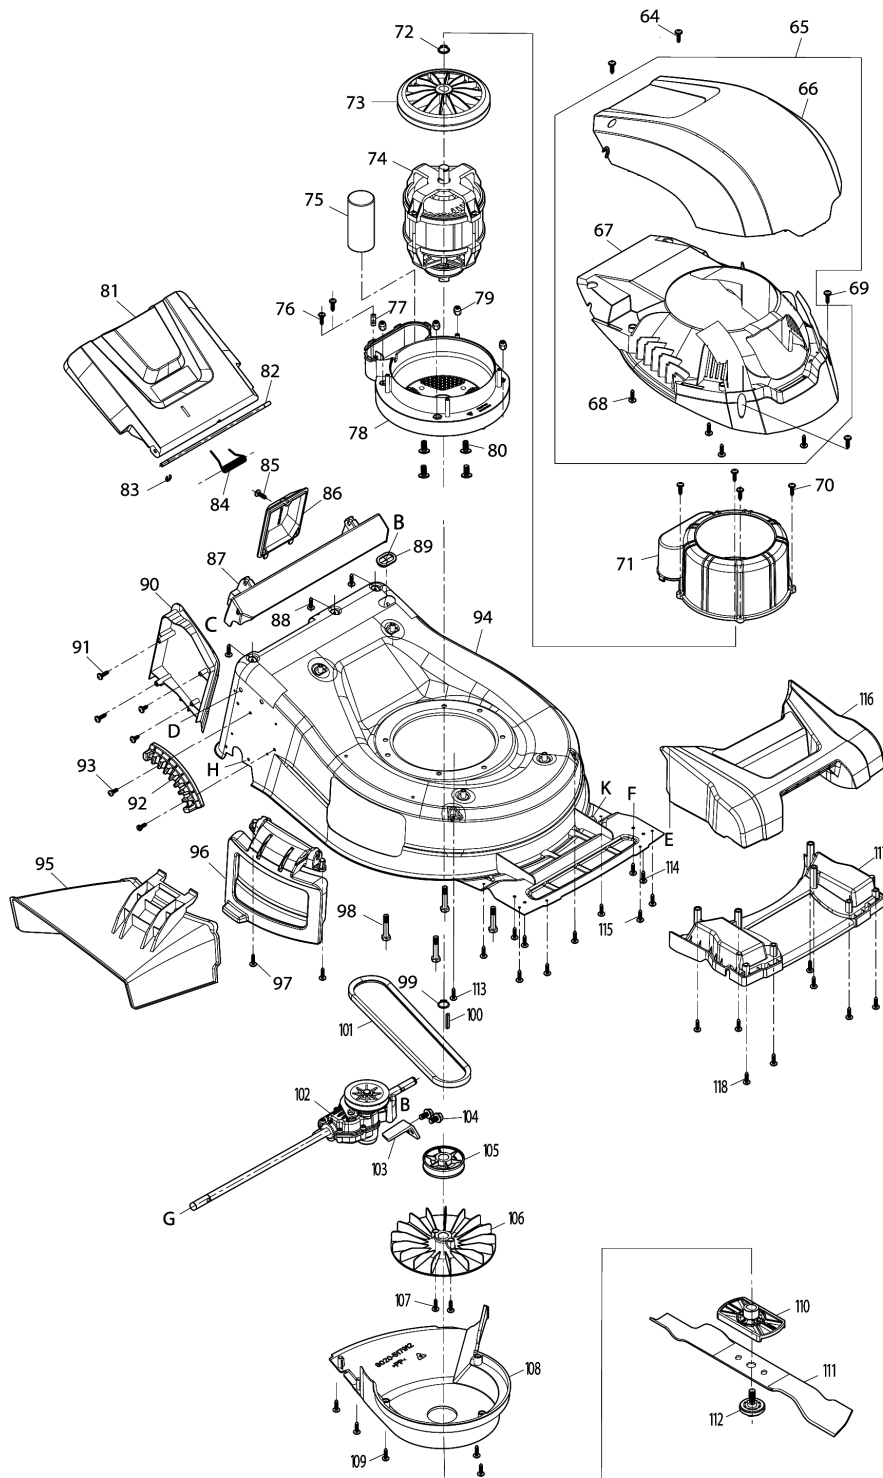

Model No.EM463S 460MM ELECTRIC LAWN MOWER