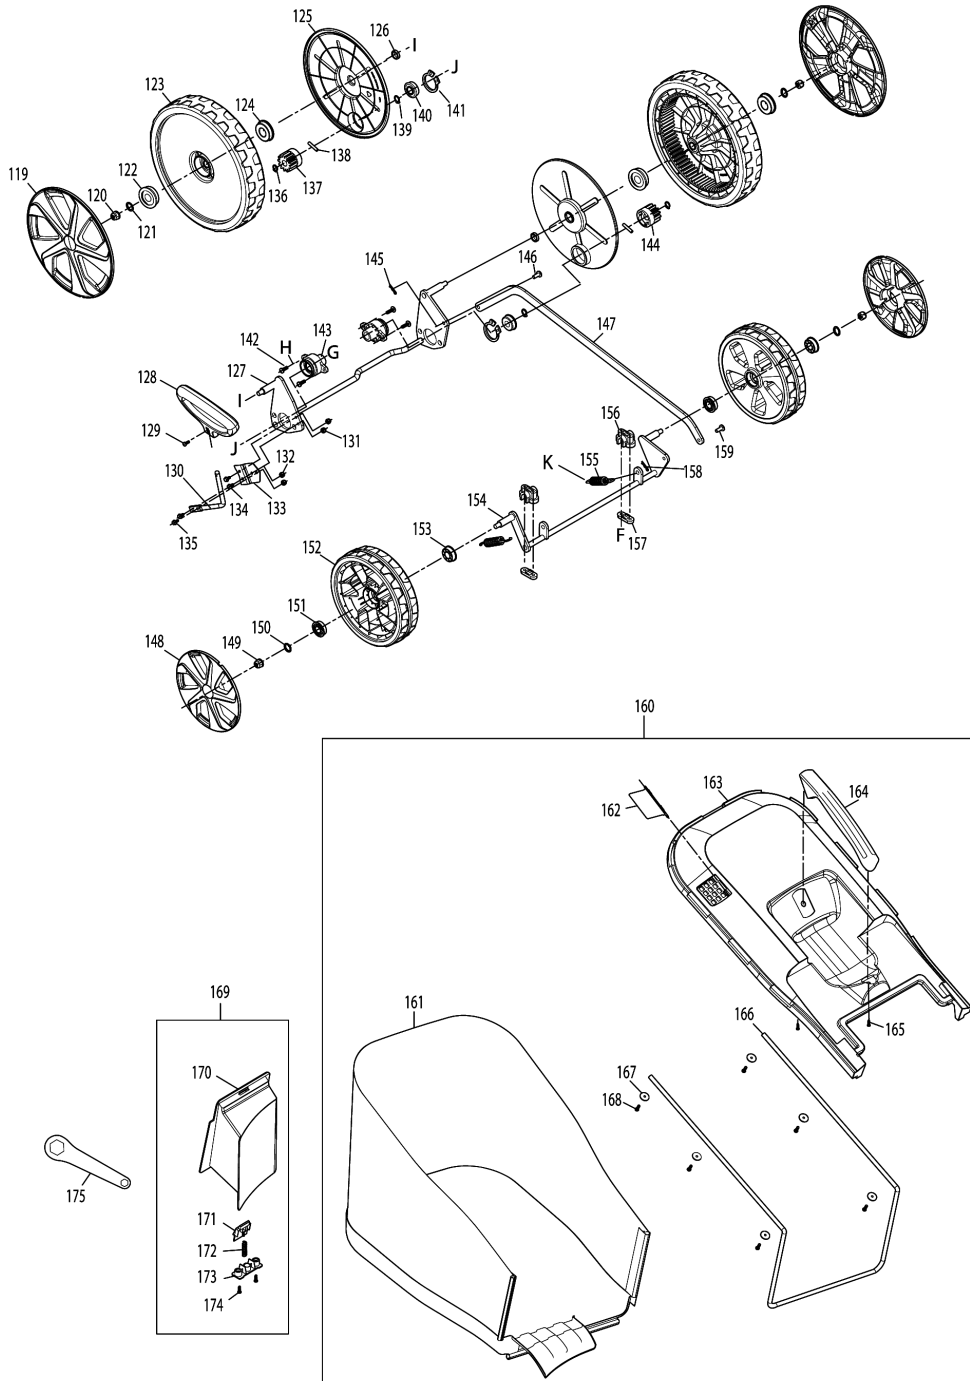

# Model No.EM463S 460MM ELECTRIC LAWN MOWER

## Model No.EM463S 460MM ELECTRIC LAWN MOWER

Item	Parts No.	Description	I/C	Qty	New/Old	Opt. 1	Opt. 2	Note
001	YA00001108	DRIVE CONTROL LEVER		1				
002	YA00001159	UPPER HANDLE BAR ASSY		1				
D10		INC. 3						
003	YA00001185	SPONGE GRIP		1				
004	YA00001160	SWITCH LEVER		1				
005	YA00000765	SWITCH BOX RIGHT		1				
006	YA00000766	SWITCH LINK BUTTON		1				
007	YA00000767	COMPRESSION SPRING 16.8		1				
008	YA00000768	SWITCH LEVER END CAP RIGHT		1				
009	652024721	SELF DRILLING SCREW 3.5X10		1				
010	YA00000769	SWITCH TORSION SPRING 21		1				
011	YA00000778	SELF TAPPING SCREW ST4X16		2				
012	YA00000780	CORD CLAMP		1				
013	YA00001038	POWER SUPPLY CORD ASSY		1				
014	YA00000778	SELF TAPPING SCREW ST4X16		2				
015	YA00000780	CORD CLAMP		1				
016	YA00000773	POWER SUPPLY CORD ASSY (EURO)		1				
017	YA00000781	INDICATOR LENS		1				
018	YA00000772	SWITCH		1				
019	652023811	CABLE HANGER		1				
020	YA00001105	DRIVE CONTROL LEVER BRACKET R		1	*			
020-1	YA00001105	DRIVE CONTROL LEVER BRACKET R	O	1				
021	YA00001106	PLASTIC SADDLE WASHER 5		2				
022	YA00000820	SELF TAPPING SCREW ST5X16		2				
023	YA00000782	SWITCH BOX LEFT		1				
024	YA00000778	SELF TAPPING SCREW ST4X16		6				
025	YA00001107	DRIVE CONTROL LEVER BRACKET L		1	*			
025-1	YA00001107	DRIVE CONTROL LEVER BRACKET L	O	1				
026	652023795	SPRING BOX RIGHT		1				
027	YA00000737	TORSION SPRING		1				
028	652024721	SELF DRILLING SCREW 3.5X10		1				
029	652023794	SWITCH LEVER END LEFT		1				
030	652023793	SPRING BOX LEFT		1				
031	YA00000778	SELF TAPPING SCREW ST4X16		1				
032	YA00000785	SELF TAPPING SCREW ST4X25		1				
033	YA00001109	HEX. BOLT M6X35		1				
034	YA00001110	OUTER WIRE STOPPER		1				
035	YA00000802	HEX.FRANGE CAP NUT M6		1				
036	YA00000960	SELF TAPPING SCREW ST3X12		4				
037	YA00000961	ANGLE ADJUSTMENT JOINT UPPER		2				