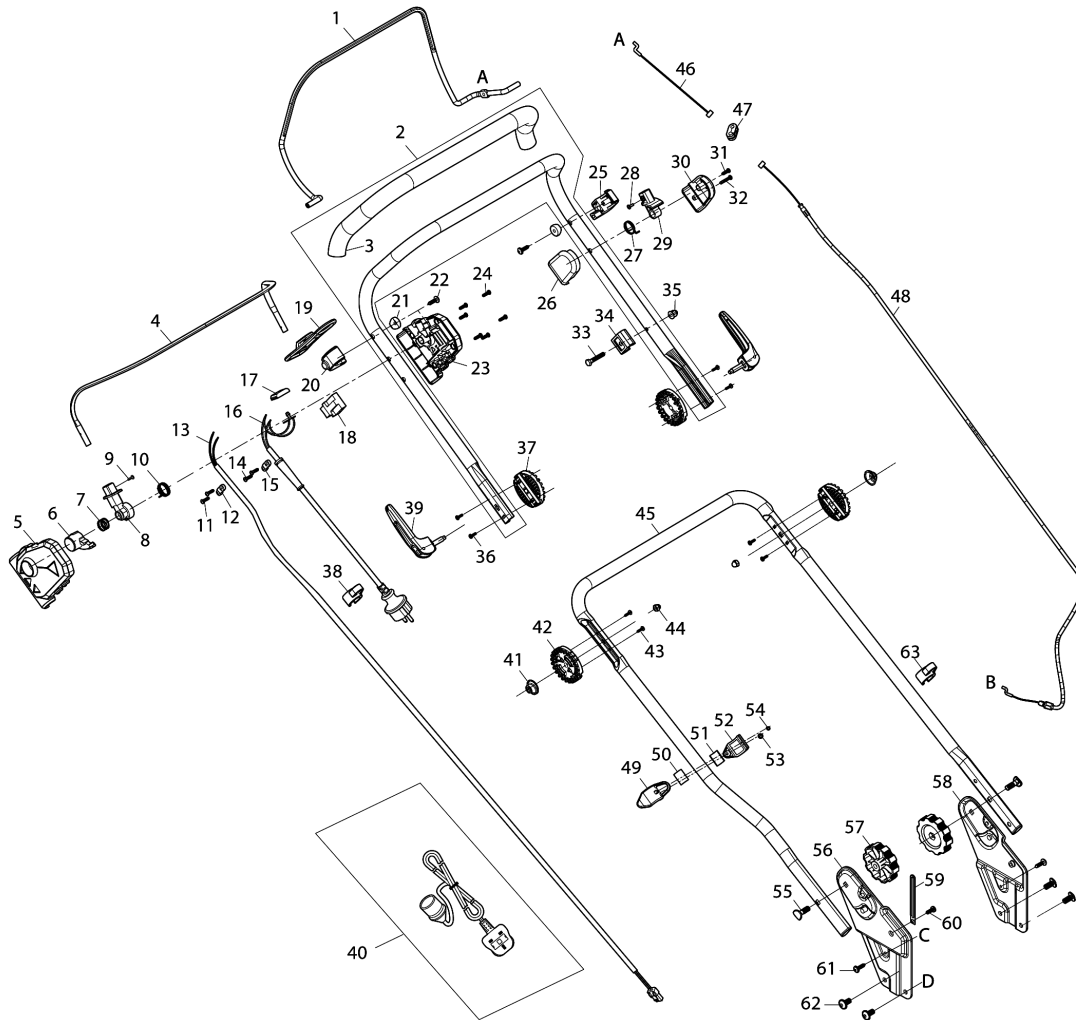

Model No.EM463S 460MM ELECTRIC LAWN MOWER