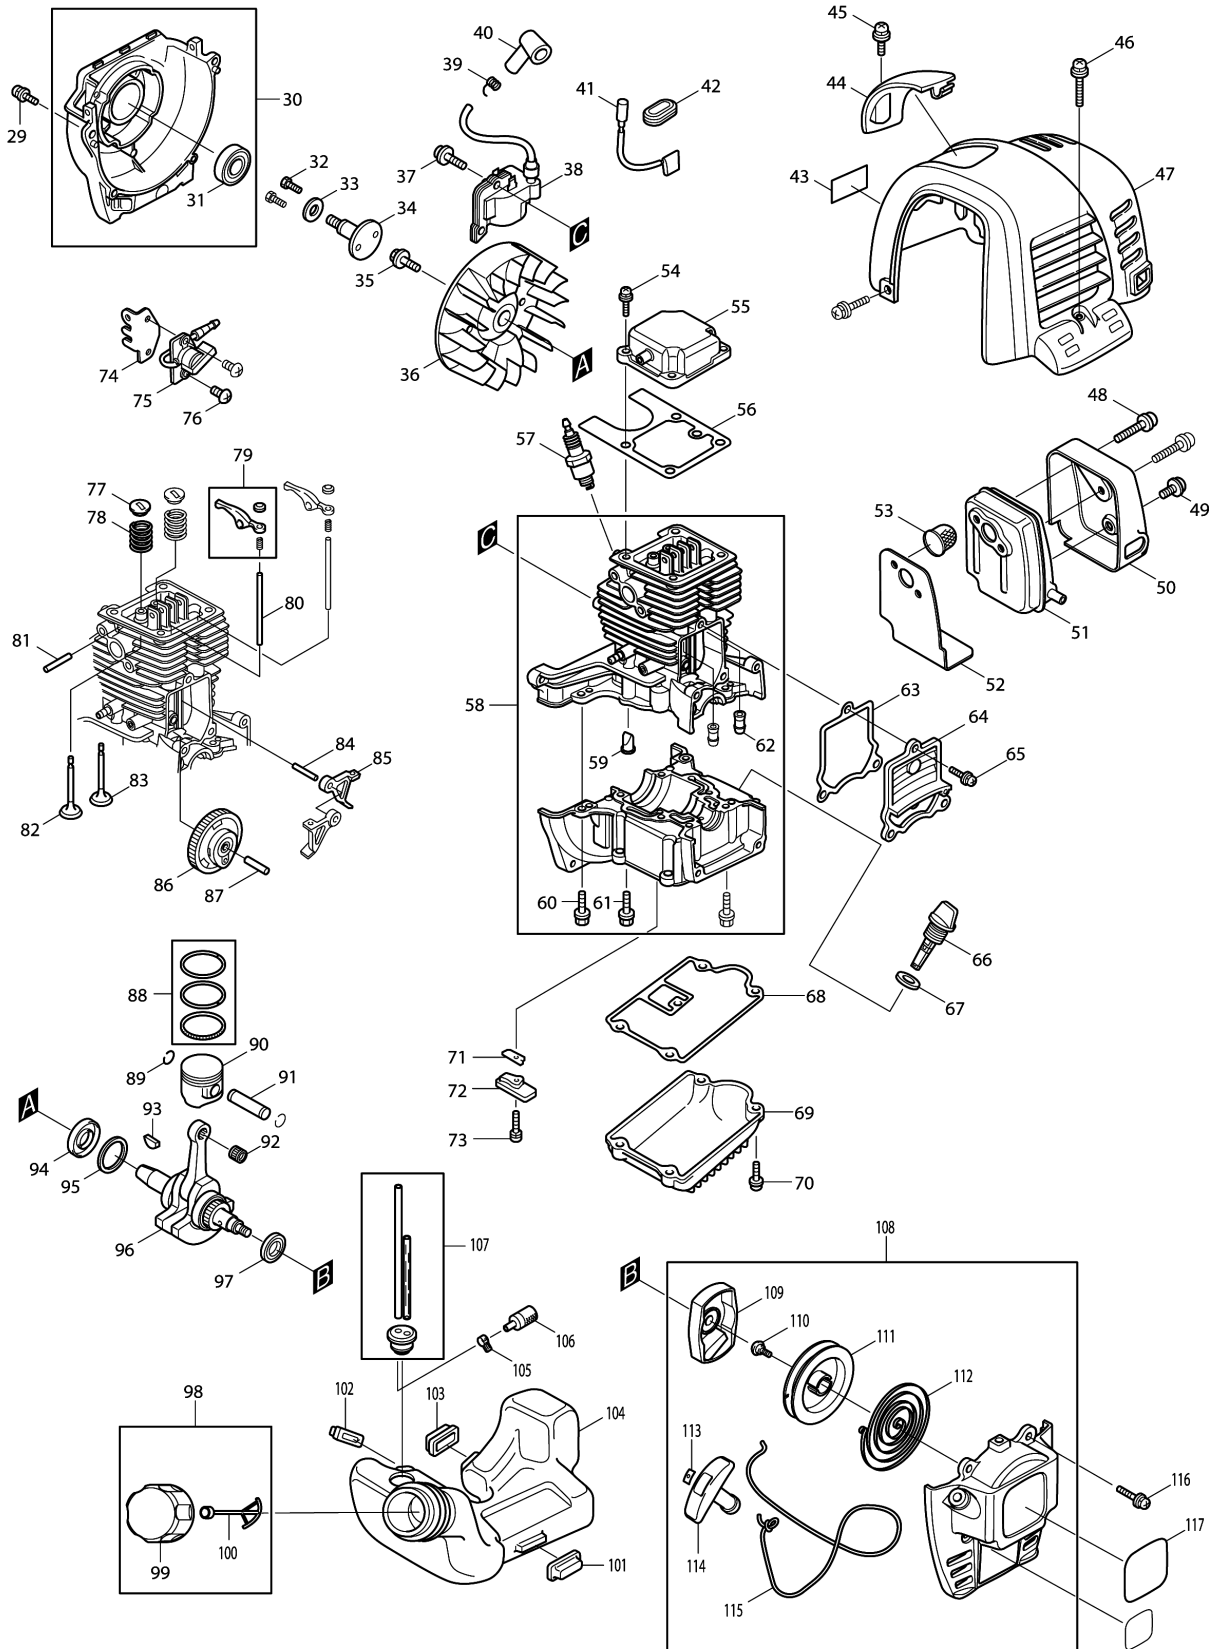

Model No.EPH1000X PETROL PUMP