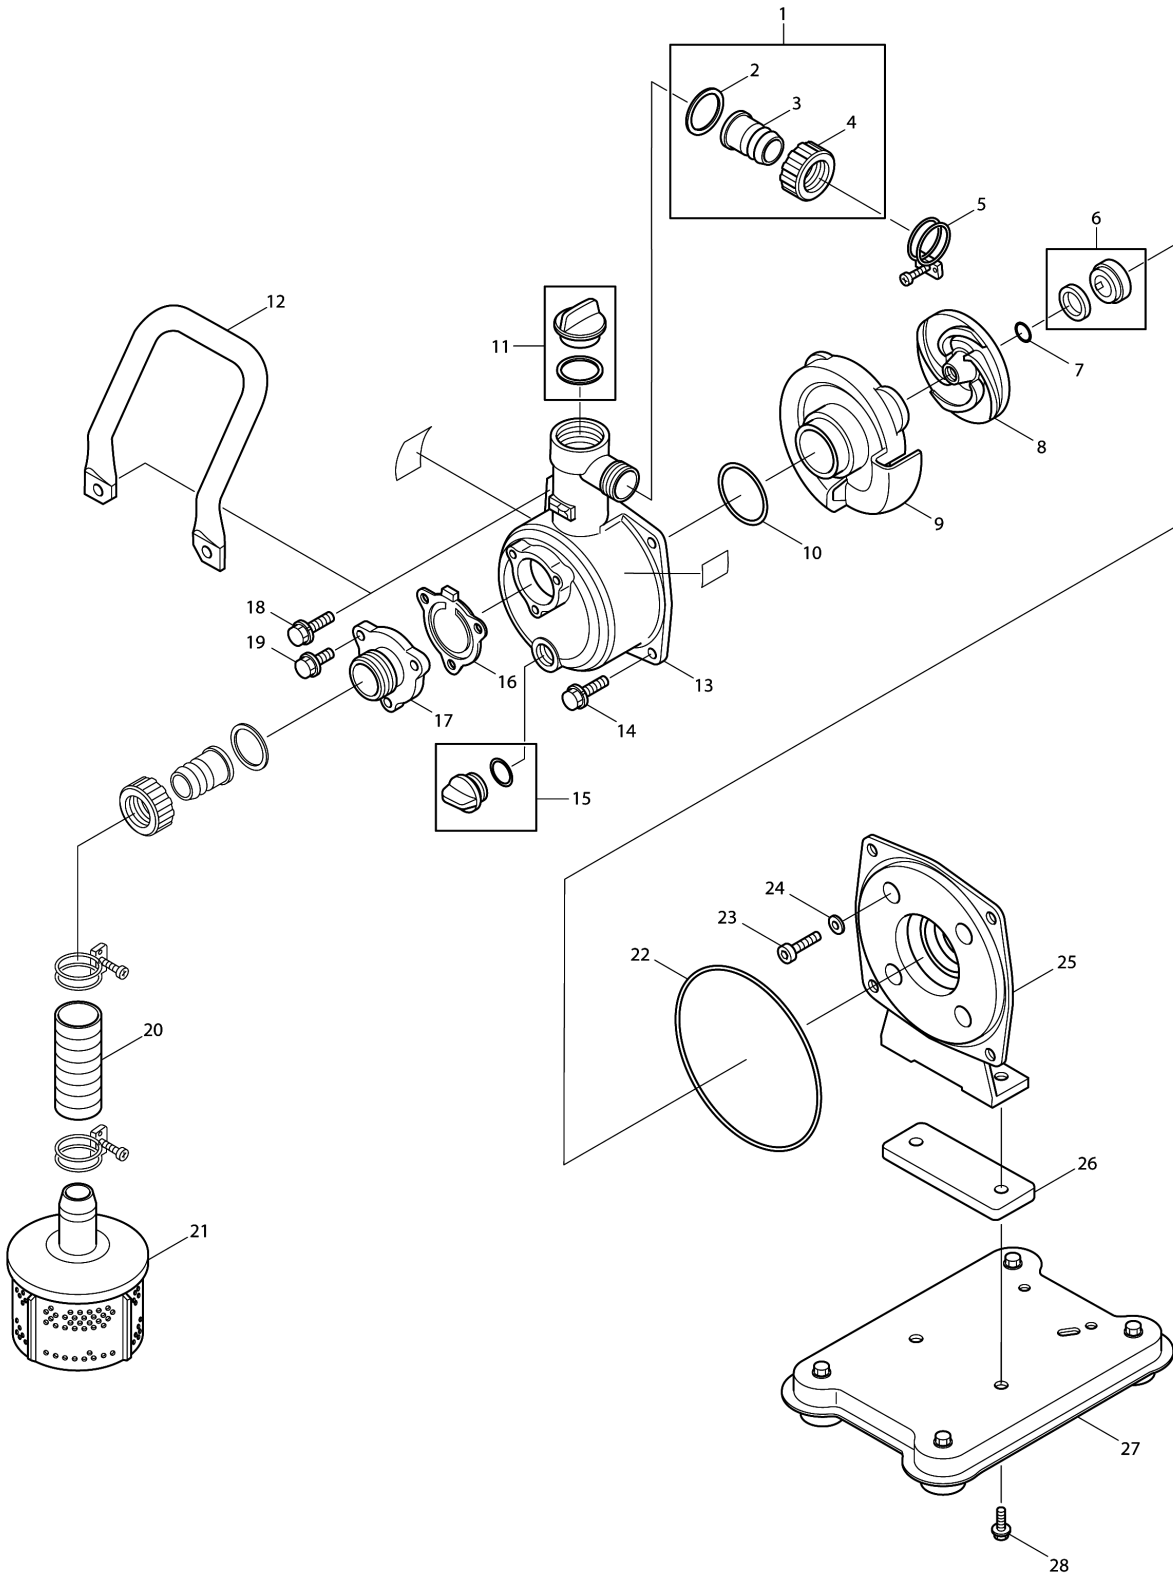

Model No.EPH1000X PETROL PUMP