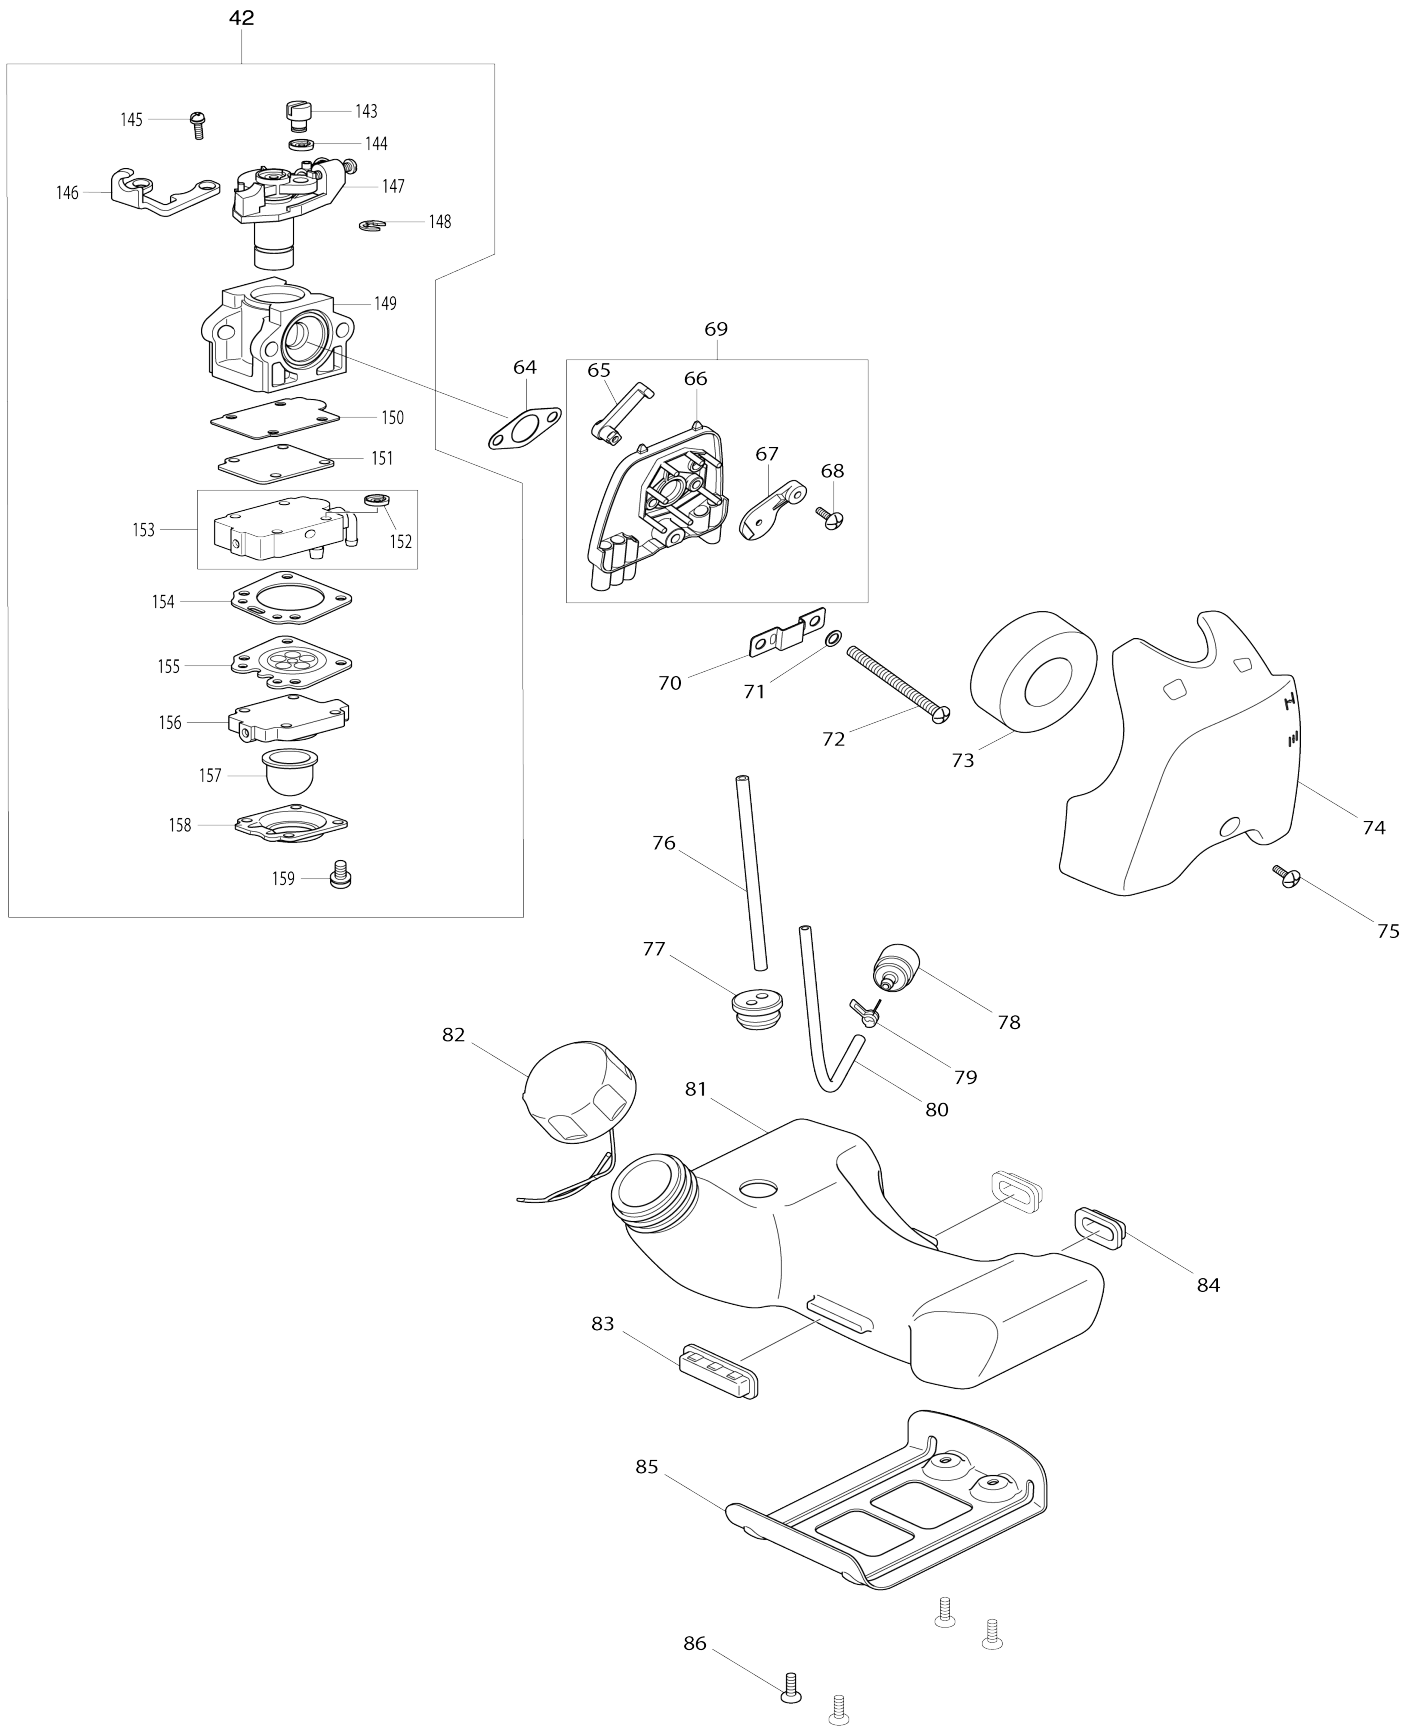

Model No.ER2600L PETROL STRING TRIMMER

Model No.ER2600L PETROL STRING TRIMMER

Model No.ER2600L PETROL STRING TRIMMER

Model No.ER2600L PETROL STRING TRIMMER

Item No.	Parts No.	Description	Interchangability	Q'ty	New/Old	Note1	Note2
001	DA00000657	LABEL		1			
002	DA00000096	SCREW & WASHER ASS'Y		4			
003	DA00000379	STARTER,REWIND ASSY		1			
004	DA00000380	PULLEY		1			
005	DA00000064	OIL SEAL		1			
006	DA00000383	CRANKCASE2		1			
007	DA00000384	BALL BEARING		1			
008	DA00000386	CRANKSHAFT COMPL		1			
009	DA00000077	WOODRUFF KEY		1			
010	DA00000073	NEEDLE BEARING 8		1			
011	DA00000071	CLIP		2			
012	DA00000389	PIN,PISTON		1			
013	DA00000387	PISTON		1			
014	DA00000388	RING,PISTON		2			
015	DA00000391	GASKET,CYLINDER		1			
016	DA00000390	GASKET,CRANKCASE		1			
017	DA00000385	KNOCK		2			
018	DA00000382	CRANKCASE1		1			
019	DA00000447	CRANKCASE ASS'Y		1			
D10		INC. 17,18					
020	DA00000384	BALL BEARING		1			
021	DA00000381	OIL SEAL		1			
022	DA00000448	CRANKCASE 1 ASS'Y		1			
D10		INC. 19-21					
023	DA00000134	HEX. SOCKET HEAD BOLT M5X30		3			
024	DA00000393	FLYWHEEL COMPL		1			
025	DA00000397	NUT,M6		1			
026	DA00000398	WASHER		2			
027	DA00000399	CLUTCH ASS'Y		1			
028	DA00000400	WASHER		2			
029	DA00000401	BOLT,CLUTCH		2			
030	DA00000626	DRUM		1			
031	DA00000485	CLUTCH CASE COMPLETE		1			
032	DA00000080	SOCKET HEAD BOLT M5X20		4			
033	DA00000487	OUTER SNAP RING		1			
034	DA00000663	CLUTCH CASE COMPLETE		1			
D10		INC. 30-33					
035	DA00000405	BUFFER RUBBER		1			
036	DA00000409	BUFFER RUBBER		1			
037	DA00000407	PIPE HOLDER		1			
038	DA00000406	PIPE HOLDER		1			
039	DA00000408	BUFFER RUBBER		1			
040	DA00000080	SOCKET HEAD BOLT M5X20		2			
041	DA00000410	SOCKET HEAD BOLT M5X12(SW)		1			
042	DA00000417	CARBURETOR		1	*		
D10		INC. 143-151,153-159					
042-1	DA00000417	CARBURETOR	O	1			