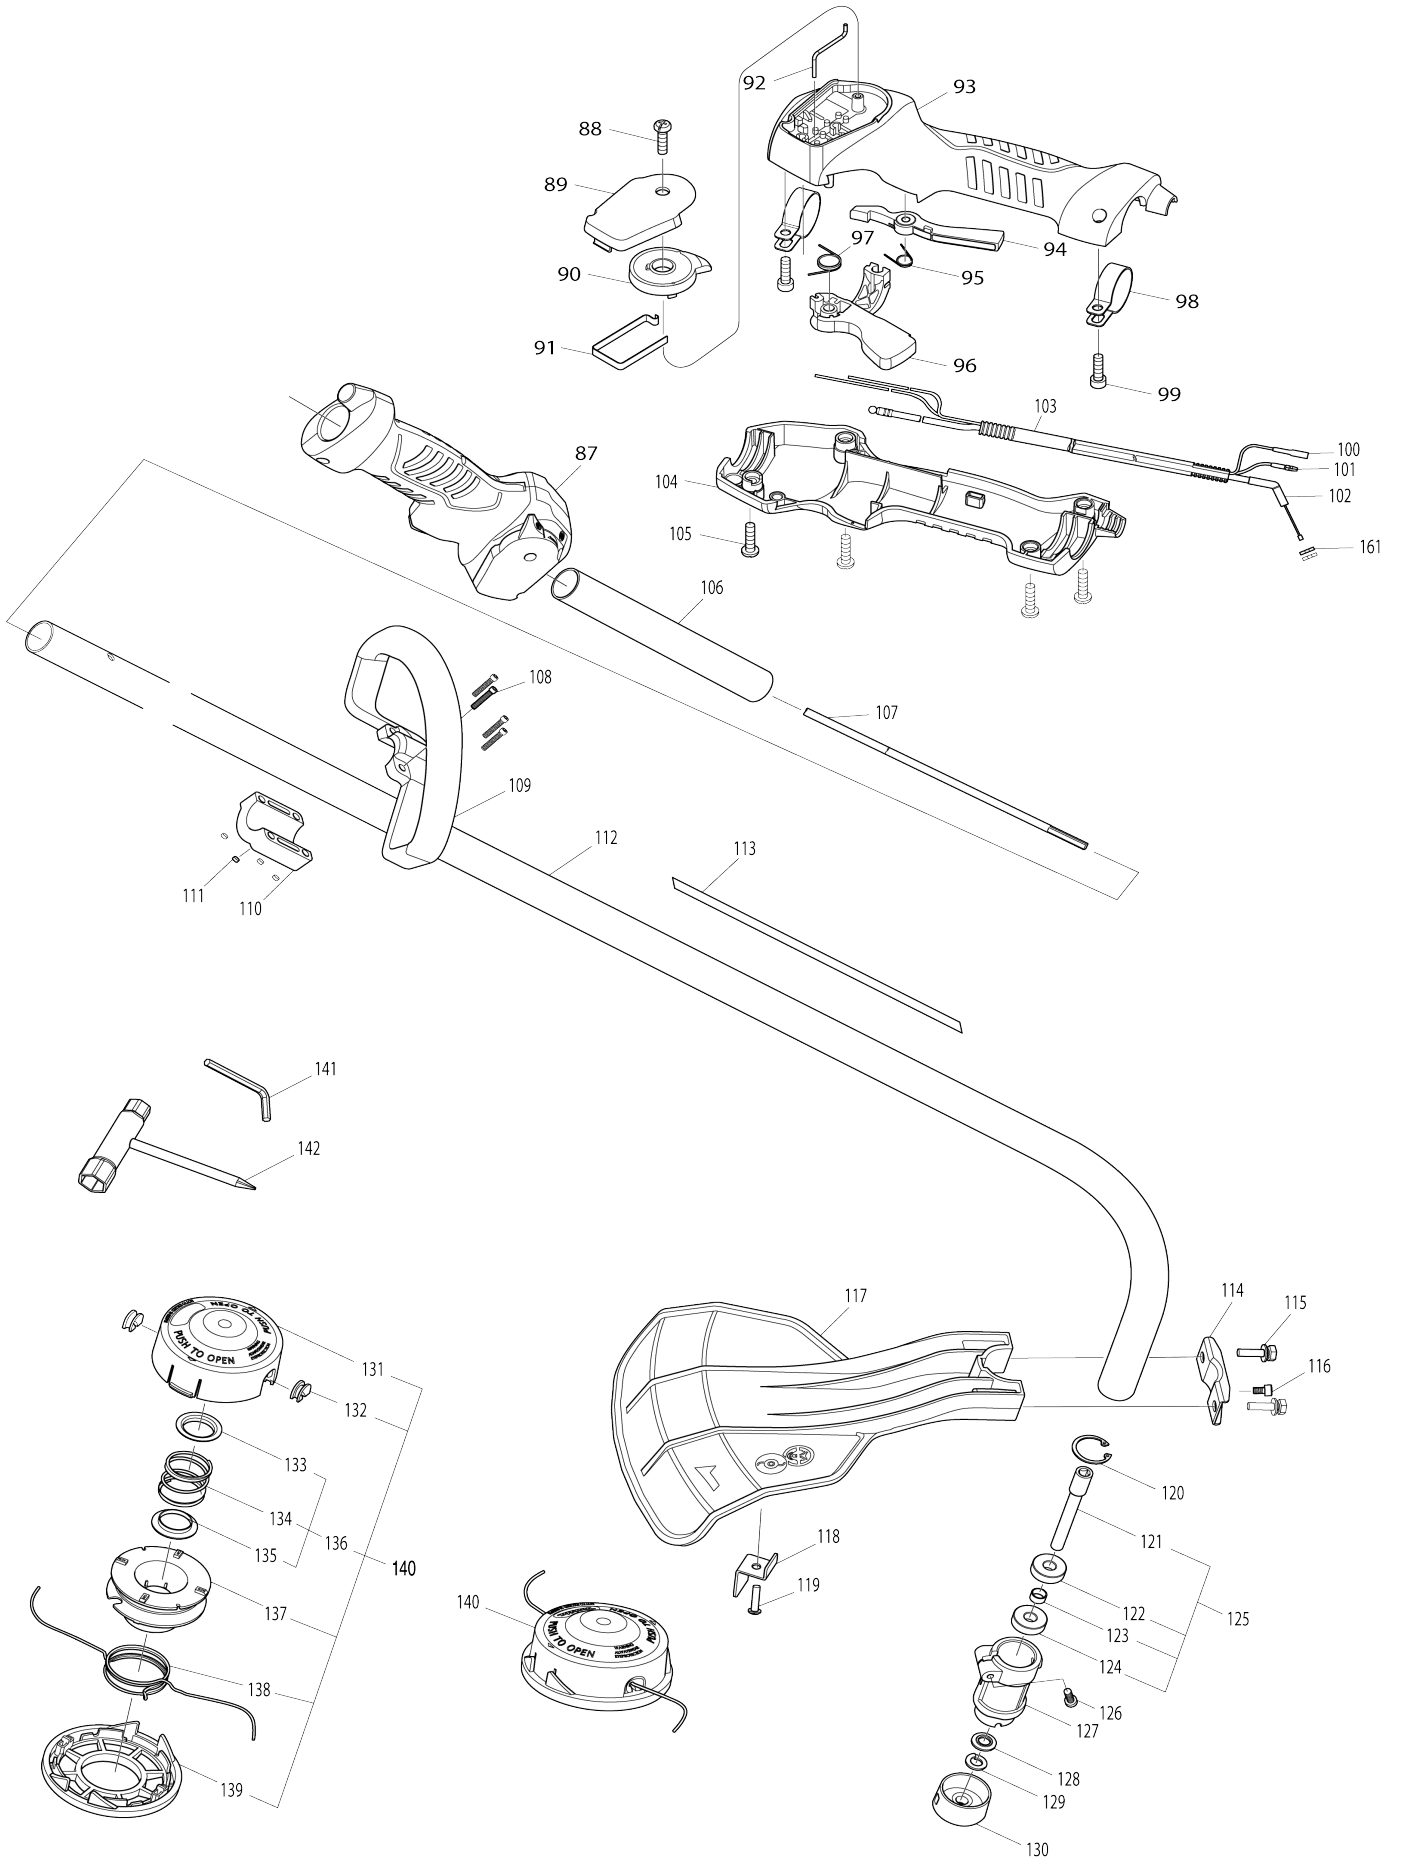

Model No.ER2600L PETROL STRING TRIMMER

Model No.ER2600L PETROL STRING TRIMMER

Model No.ER2600L PETROL STRING TRIMMER

Model No.ER2600L PETROL STRING TRIMMER

Item No.	Parts No.	Description	Interchangability	Q'ty	New/Old	Note1	Note2
001	DA00000657	LABEL		1			
002	DA00000096	SCREW & WASHER ASS'Y		4			
003	DA00000379	STARTER,REWIND ASSY		1			
004	DA00000380	PULLEY		1			
005	DA00000064	OIL SEAL		1			
006	DA00000383	CRANKCASE2		1			
007	DA00000384	BALL BEARING		1			
008	DA00000386	CRANKSHAFT COMPL		1			
009	DA00000077	WOODRUFF KEY		1			
010	DA00000073	NEEDLE BEARING 8		1			
011	DA00000071	CLIP		2			
012	DA00000389	PIN,PISTON		1			
013	DA00000387	PISTON		1			
014	DA00000388	RING,PISTON		2			
015	DA00000391	GASKET,CYLINDER		1			
016	DA00000390	GASKET,CRANKCASE		1			
017	DA00000385	KNOCK		2			
018	DA00000382	CRANKCASE1		1			
019	DA00000447	CRANKCASE ASS'Y		1			
D10		INC. 17,18					
020	DA00000384	BALL BEARING		1			
021	DA00000381	OIL SEAL		1			
022	DA00000448	CRANKCASE 1 ASS'Y		1			
D10		INC. 19-21					
023	DA00000134	HEX. SOCKET HEAD BOLT M5X30		3			
024	DA00000393	FLYWHEEL COMPL		1			
025	DA00000397	NUT,M6		1			
026	DA00000398	WASHER		2			
027	DA00000399	CLUTCH ASS'Y		1			
028	DA00000400	WASHER		2			
029	DA00000401	BOLT,CLUTCH		2			
030	DA00000626	DRUM		1			
031	DA00000485	CLUTCH CASE COMPLETE		1			
032	DA00000080	SOCKET HEAD BOLT M5X20		4			
033	DA00000487	OUTER SNAP RING		1			
034	DA00000663	CLUTCH CASE COMPLETE		1			
D10		INC. 30-33					
035	DA00000405	BUFFER RUBBER		1			
036	DA00000409	BUFFER RUBBER		1			
037	DA00000407	PIPE HOLDER		1			
038	DA00000406	PIPE HOLDER		1			
039	DA00000408	BUFFER RUBBER		1			
040	DA00000080	SOCKET HEAD BOLT M5X20		2			
041	DA00000410	SOCKET HEAD BOLT M5X12(SW)		1			
042	DA00000417	CARBURETOR		1	*		
D10		INC. 143-151,153-159					
042-1	DA00000417	CARBURETOR	O	1			