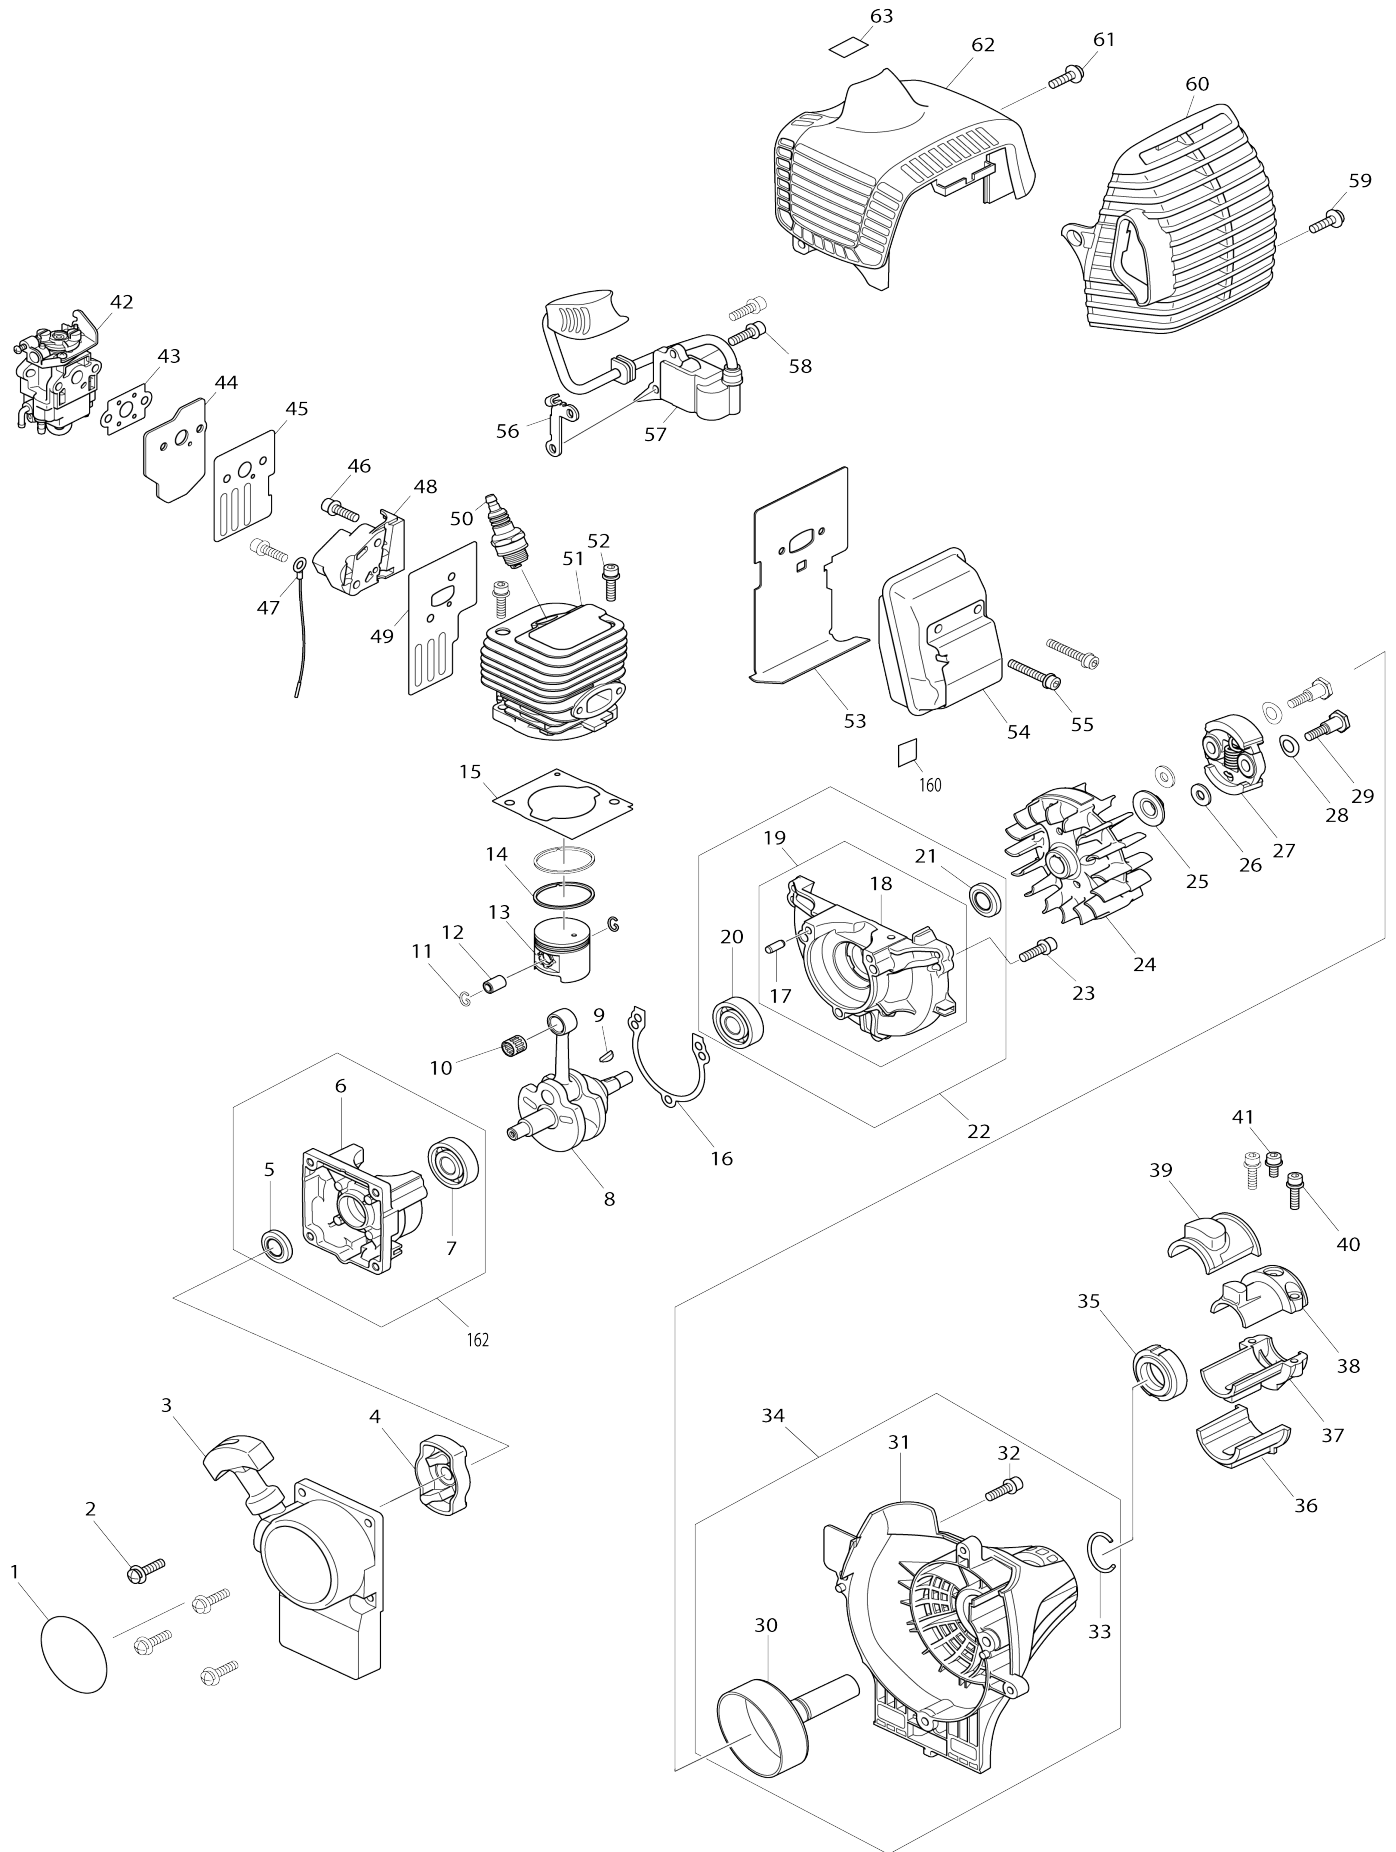

Model No.ER2600L PETROL STRING TRIMMER

Model No.ER2600L PETROL STRING TRIMMER

Model No.ER2600L PETROL STRING TRIMMER

Model No.ER2600L PETROL STRING TRIMMER

Item No.	Parts No.	Description	Interchangability	Q'ty	New/Old	Note1	Note2
001	DA00000657	LABEL		1			
002	DA00000096	SCREW & WASHER ASS'Y		4			
003	DA00000379	STARTER,REWIND ASSY		1			
004	DA00000380	PULLEY		1			
005	DA00000064	OIL SEAL		1			
006	DA00000383	CRANKCASE2		1			
007	DA00000384	BALL BEARING		1			
008	DA00000386	CRANKSHAFT COMPL		1			
009	DA00000077	WOODRUFF KEY		1			
010	DA00000073	NEEDLE BEARING 8		1			
011	DA00000071	CLIP		2			
012	DA00000389	PIN,PISTON		1			
013	DA00000387	PISTON		1			
014	DA00000388	RING,PISTON		2			
015	DA00000391	GASKET,CYLINDER		1			
016	DA00000390	GASKET,CRANKCASE		1			
017	DA00000385	KNOCK		2			
018	DA00000382	CRANKCASE1		1			
019	DA00000447	CRANKCASE ASS'Y		1			
D10		INC. 17,18					
020	DA00000384	BALL BEARING		1			
021	DA00000381	OIL SEAL		1			
022	DA00000448	CRANKCASE 1 ASS'Y		1			
D10		INC. 19-21					
023	DA00000134	HEX. SOCKET HEAD BOLT M5X30		3			
024	DA00000393	FLYWHEEL COMPL		1			
025	DA00000397	NUT,M6		1			
026	DA00000398	WASHER		2			
027	DA00000399	CLUTCH ASS'Y		1			
028	DA00000400	WASHER		2			
029	DA00000401	BOLT,CLUTCH		2			
030	DA00000626	DRUM		1			
031	DA00000485	CLUTCH CASE COMPLETE		1			
032	DA00000080	SOCKET HEAD BOLT M5X20		4			
033	DA00000487	OUTER SNAP RING		1			
034	DA00000663	CLUTCH CASE COMPLETE		1			
D10		INC. 30-33					
035	DA00000405	BUFFER RUBBER		1			
036	DA00000409	BUFFER RUBBER		1			
037	DA00000407	PIPE HOLDER		1			
038	DA00000406	PIPE HOLDER		1			
039	DA00000408	BUFFER RUBBER		1			
040	DA00000080	SOCKET HEAD BOLT M5X20		2			
041	DA00000410	SOCKET HEAD BOLT M5X12(SW)		1			
042	DA00000417	CARBURETOR		1	*		
D10		INC. 143-151,153-159					
042-1	DA00000417	CARBURETOR	O	1			