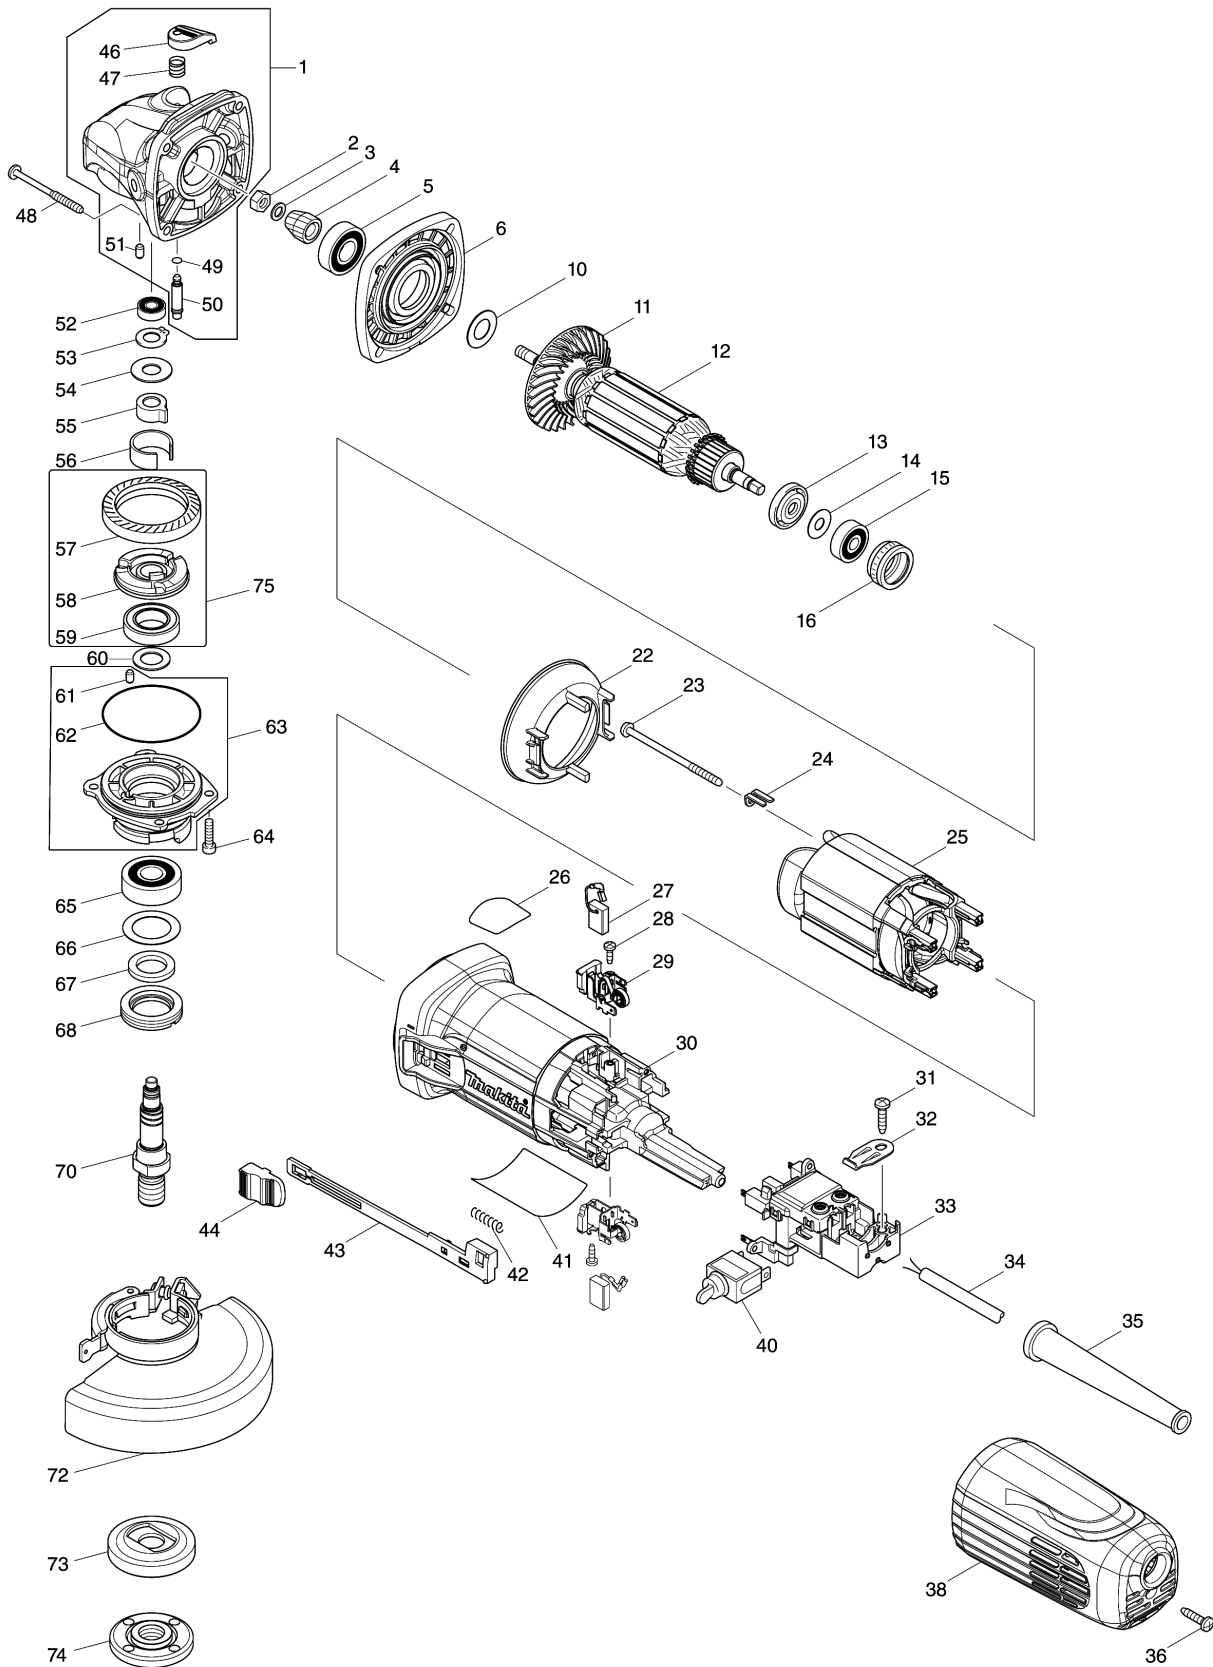

Model No.GA4540 115MM ANGLE GRINDER

Model No.GA4540 115MM ANGLE GRINDER

Item	Parts No.	Description	I/C	Qty	New/Old	Opt. 1	Opt. 2	Note
001	168705-9	GEAR HOUSING COMPLETE		1	*			
001-1	319310-7	GEAR HOUSING	<	1	*			
001-2	136013-6	GEAR HOUSING ASS'Y	<	1				
D10		INC. 46,47,49-51						
002	252186-8	HEX. NUT M6		1				
003	253077-6	FLAT WASHER 6		1				
004	227591-8	SPIRAL BEVEL GEAR 10		1				
005	211142-7	BALL BEARING 6001LLB		1				
006	318835-8	GEAR HOUSING COVER		1	*			
006-1	141981-0	GEAR HOUSING COVER COMPLETE	<	1				
010	253084-9	FLAT WASHER 12		1				
011	240134-9	FAN 60		1				
012	515364-4	ARMATURE ASS'Y 240V		1				
D10		INC. 11,13-15						
013	681656-4	INSULATION WASHER		1				
014	253823-7	FLAT WASHER 7		1				
015	210027-4	BALL BEARING 627DDW		1				
016	421738-8	LABYRINTH RUBBER RING 22		1	*			
016-1	422750-1	LABYRINTH RUBBER RING 22	<	1				
022	453367-9	BUFFLE PLATE		1				
023	266258-3	TAPPING SCREW 4X70		2				
024	344871-8	RETAINER		2				
025	626649-4	FIELD 240V		1				
026	898443-6	SJS2 MARK LABEL		1	*			
027	194074-2	CARBON BRUSH CB-325		1				
028	266007-8	TAPPING SCREW BIND PT 3X10		2				
029	643769-9	BRUSH HOLDER		2	*			
029-1	643770-4	BRUSH HOLDER	<	2				
030	453366-1	MOTOR HOUSING		1				
031	266326-2	TAPPING SCREW 4X18		1	*			
031-1	265B67-9	TAPPING SCREW 4X18	O	1				
032	687169-3	STRAIN RELIEF		1				
033	638949-0	SWITCH BLOCK		1	*			
033-1	632L23-8	SWITCH BLOCK	<	1				
034	695034-2	POWER SUPPLY CORD 1.0-2-4.0		1				
035	682559-5	CORD GUARD 8		1				
036	266326-2	TAPPING SCREW 4X18		1	*			
036-1	265B67-9	TAPPING SCREW 4X18	O	1				
038	453364-5	REAR COVER		1				
040	651418-4	SWITCH ST115A-40		1	*			
040-1	651418-4	SWITCH ST115A-40	O	1				
041	897053-6	GA4540 NAME PLATE		1				
042	233071-4	COMPRESSION SPRING 4		1				
043	453847-5	SWITCH LEVER		1				

Please order the parts with part number.

Print Date 17/11/2023