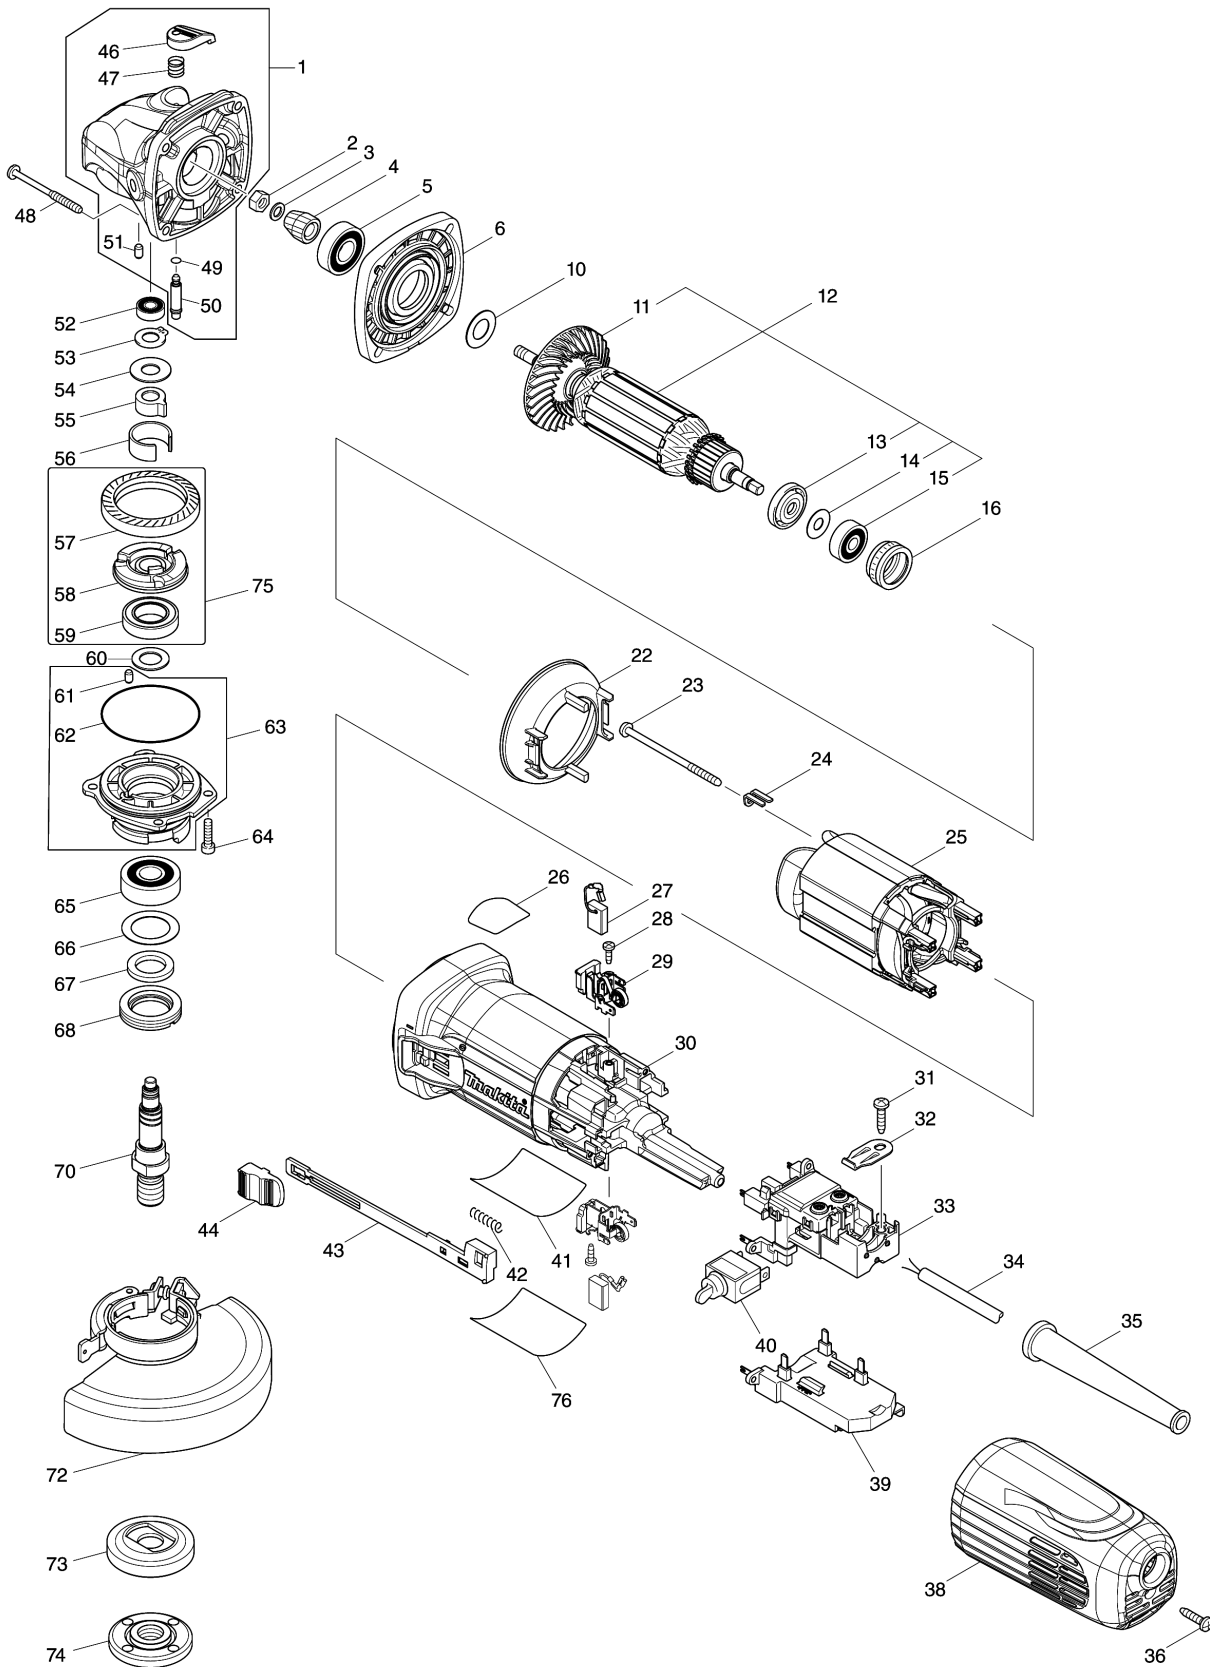

Model No.GA4540R 115MM ANGLE GRINDER

Model No.GA4540R 115MM ANGLE GRINDER

Item	Parts No.	Description	I/C	Qty	New/Old	Opt. 1	Opt. 2	Note
001	168705-9	GEAR HOUSING COMPLETE		1	*			
001-1	319310-7	GEAR HOUSING	<	1	*			
001-2	136013-6	GEAR HOUSING ASS'Y	<	1				
D10		INC. 46,47,49-51						
002	252186-8	HEX. NUT M6		1				
003	253077-6	FLAT WASHER 6		1				
004	227591-8	SPIRAL BEVEL GEAR 10		1				
005	211142-7	BALL BEARING 6001LLB		1				
006	141981-0	GEAR HOUSING COVER COMPLETE		1				
010	253084-9	FLAT WASHER 12		1				
011	240134-9	FAN 60		1				
012	515364-4	ARMATURE ASS'Y 240V		1				
D10		INC. 11,13-15						
013	681656-4	INSULATION WASHER		1				
014	253823-7	FLAT WASHER 7		1				
015	210027-4	BALL BEARING 627DDW		1				
016	421738-8	LABYRINTH RUBBER RING 22		1	*			
016-1	422750-1	LABYRINTH RUBBER RING 22	<	1				
022	453367-9	BUFFLE PLATE		1				
023	266258-3	TAPPING SCREW 4X70		2				
024	344871-8	RETAINER		2				
025	626649-4	FIELD 240V		1				
026	898443-6	SJS2 MARK LABEL		1	*			
027	194074-2	CARBON BRUSH CB-325		1				
028	266007-8	TAPPING SCREW BIND PT 3X10		2				
029	643770-4	BRUSH HOLDER		2				
030	453366-1	MOTOR HOUSING		1				
031	266326-2	TAPPING SCREW 4X18		1	*			
031-1	265B67-9	TAPPING SCREW 4X18	O	1				
032	687169-3	STRAIN RELIEF		1				
033	638947-4	SWITCH BLOCK		1	*			
033-1	632K98-1	SWITCH BLOCK	<	1				
034	695034-2	POWER SUPPLY CORD 1.0-2-4.0		1				
035	682559-5	CORD GUARD 8		1				
036	266326-2	TAPPING SCREW 4X18		1	*			
036-1	265B67-9	TAPPING SCREW 4X18	O	1				
038	453365-3	REAR COVER C		1				
039	620343-0	CONTROLLER		1	*			
039-1	620786-6	CONTROLLER	<	1	*			
039-2	620G06-0	CONTROLLER	<	1				
040	651418-4	SWITCH ST115A-40		1	*			
040-1	651418-4	SWITCH ST115A-40	O	1				
041	850M59-3	GA4540R NAME PLATE		1				
042	233071-4	COMPRESSION SPRING 4		1				

Please order the parts with part number.

Print Date 4/3/2024