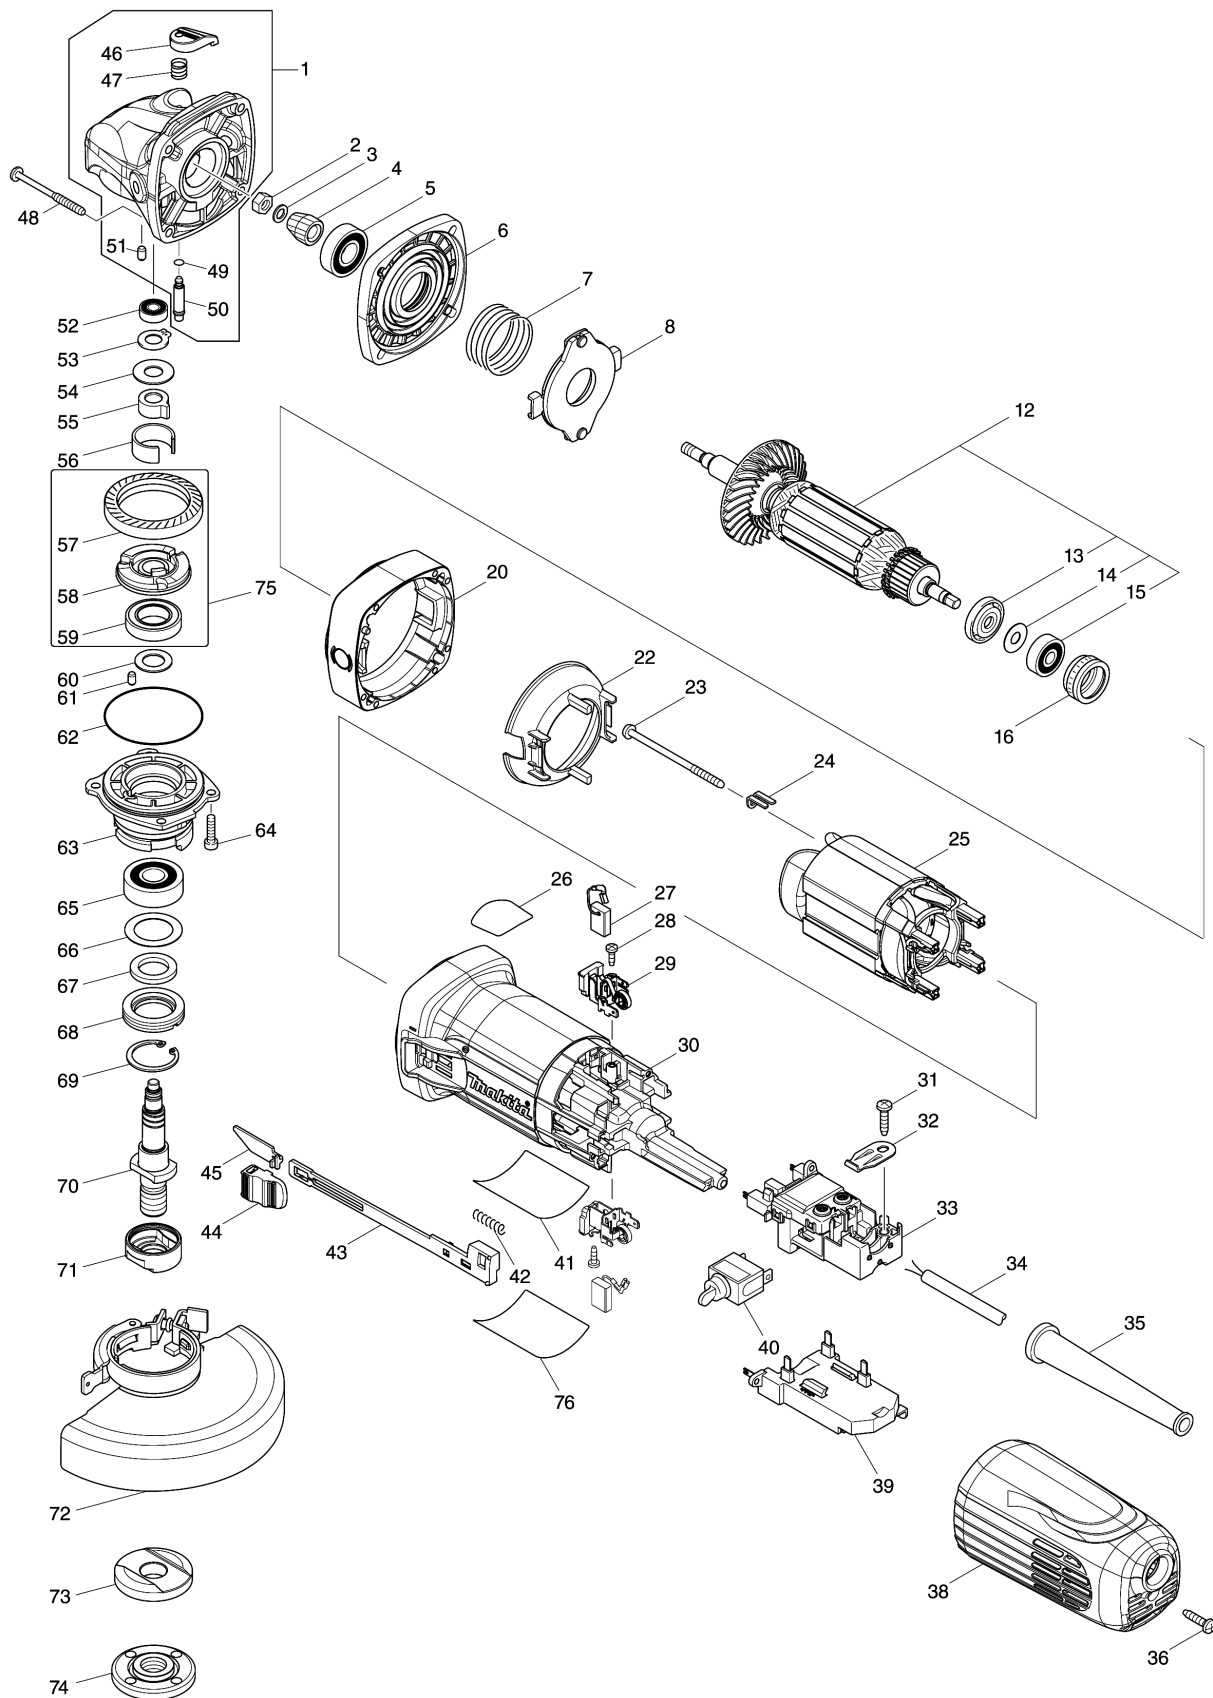

Model No.GA5041R 125MM ANGLE GRINDER

Model No.GA5041R 125MM ANGLE GRINDER

Item	Parts No.	Description	I/C	Qty	New/Old	Opt. 1	Opt. 2	Note
001	168705-9	GEAR HOUSING COMPLETE		1	*			
001-1	319310-7	GEAR HOUSING	<	1	*			
001-2	136013-6	GEAR HOUSING ASS'Y	<	1				
D10		INC. 46,47,49-51						
002	252186-8	HEX. NUT M6		1				
003	253077-6	FLAT WASHER 6		1				
004	227591-8	SPIRAL BEVEL GEAR 10		1				
005	211142-7	BALL BEARING 6001LLB		1				
006	141981-0	GEAR HOUSING COVER COMPLETE		1				
007	234230-3	COMPRESSION SPRING 33		1				
008	141515-9	BRAKE SHOE HOLDER COMPLETE		1				
012	515394-5	ARMATURE ASS'Y 240V		1				
D10		INC. 13-15						
013	681656-4	INSULATION WASHER		1				
014	253823-7	FLAT WASHER 7		1				
015	210027-4	BALL BEARING 627DDW		1				
016	421738-8	LABYRINTH RUBBER RING 22		1	*			
016-1	422750-1	LABYRINTH RUBBER RING 22	<	1				
020	455351-0	SPACER		1				
022	453375-0	BUFFLE PLATE B		1				
023	266258-3	TAPPING SCREW 4X70		2				
024	344871-8	RETAINER		2				
025	626649-4	FIELD 240V		1				
026	898443-6	SJS2 MARK LABEL		1	*			
027	194074-2	CARBON BRUSH CB-325		1				
028	266007-8	TAPPING SCREW BIND PT 3X10		2				
029	643770-4	BRUSH HOLDER		2				
030	453376-8	MOTOR HOUSING B		1				
031	266326-2	TAPPING SCREW 4X18		1	*			
031-1	265B67-9	TAPPING SCREW 4X18	O	1				
032	687169-3	STRAIN RELIEF		1				
033	638947-4	SWITCH BLOCK		1	*			
033-1	632K98-1	SWITCH BLOCK	<	1				
034	695034-2	POWER SUPPLY CORD 1.0-2-4.0		1				
035	682559-5	CORD GUARD 8		1				
036	266326-2	TAPPING SCREW 4X18		1	*			
036-1	265B67-9	TAPPING SCREW 4X18	O	1				
038	453365-3	REAR COVER C		1				
039	620343-0	CONTROLLER		1	*			
039-1	620786-6	CONTROLLER	<	1	*			
039-2	620G06-0	CONTROLLER	<	1				
040	651418-4	SWITCH ST115A-40		1	*			
040-1	651418-4	SWITCH ST115A-40	O	1				
041	850M85-2	GA5041R NAME PLATE		1				

Please order the parts with part number.

Print Date 4/3/2024