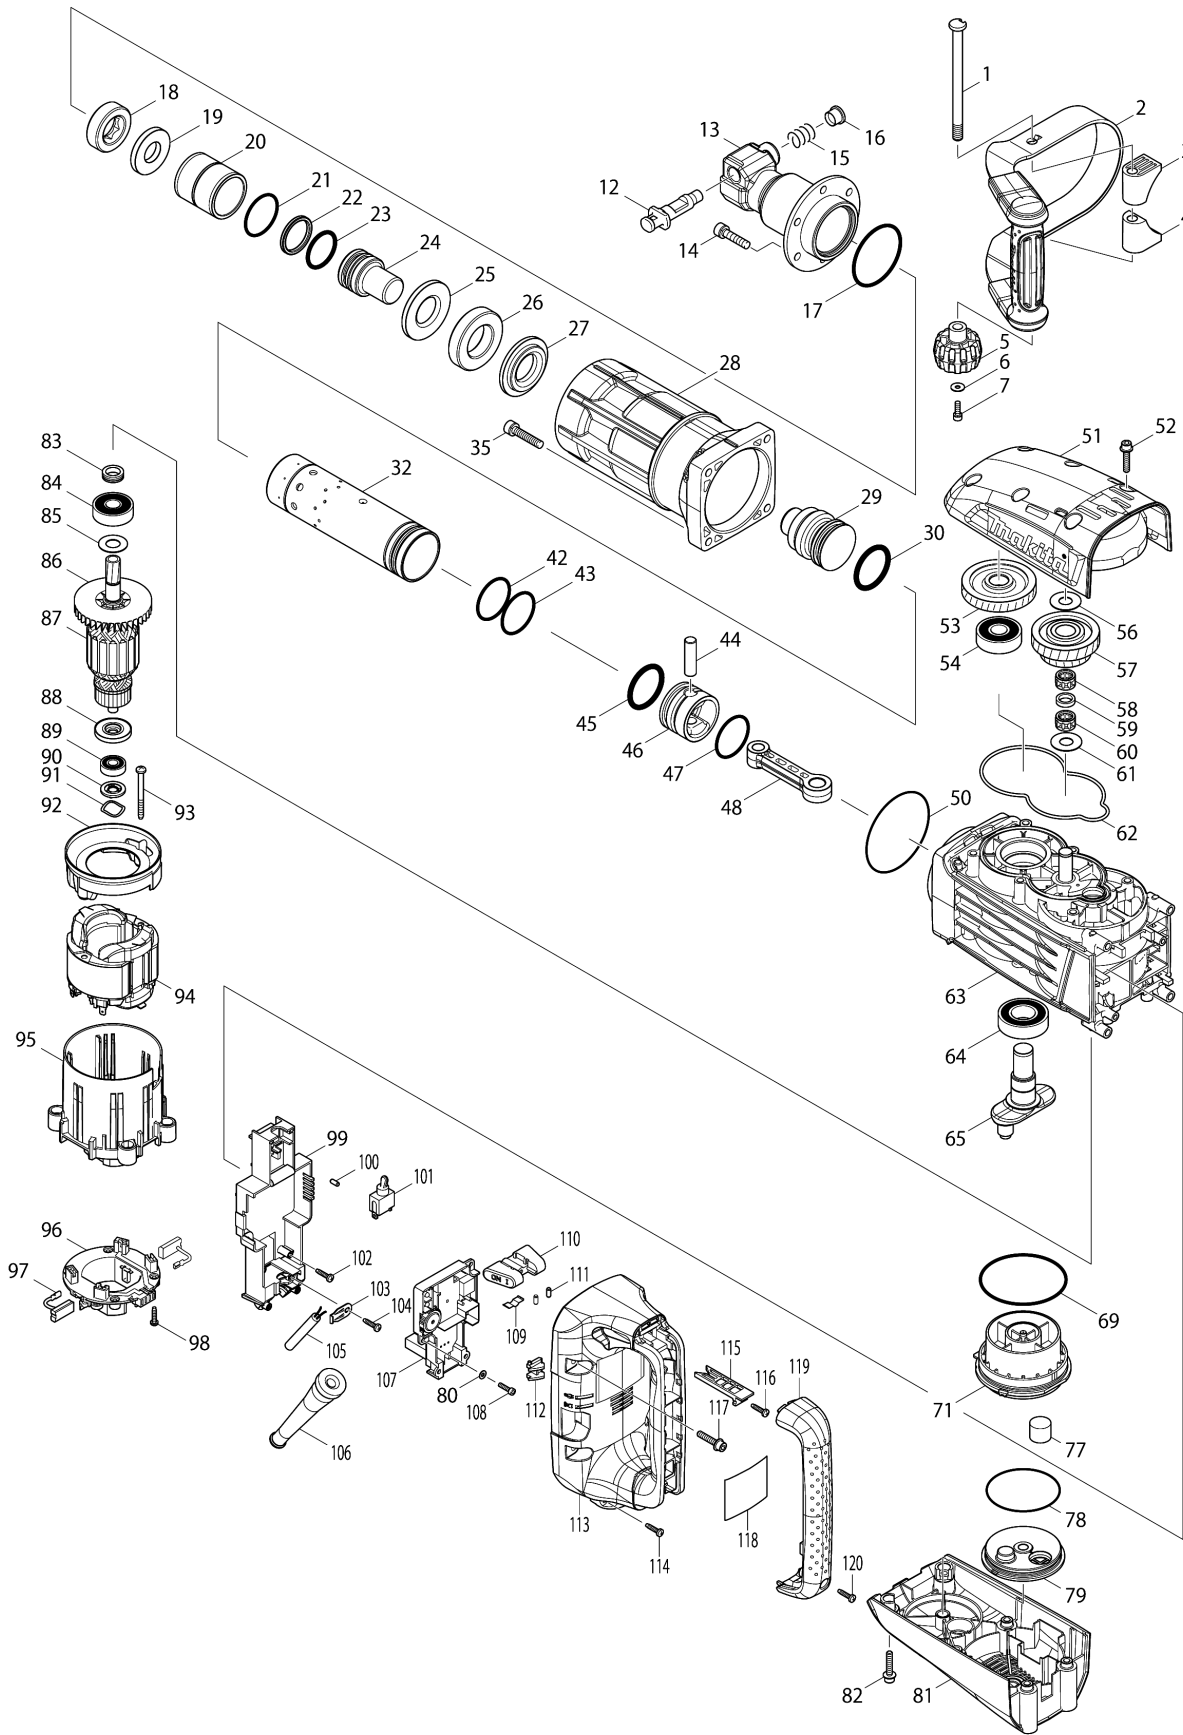

Model No.HM1307C ELECTRIC BREAKER

Model No.HM1307C ELECTRIC BREAKER

Item	Parts No.	Description	I/C	Qty	New/Old	Opt. 1	Opt. 2	Note
001	266512-5	SET BOLT M10X142		1				
002	163506-0	SIDE HANDLE		1				
003	451331-4	HANDLE BASE		1				
004	451331-4	HANDLE BASE		1				
005	252654-1	THUMB NUT M10		1				
006	253194-2	FLAT WASHER 5		1				
007	922221-3	HEX. SOCKET HEAD BOLT M5X16		1				
012	324099-4	TOOL RETAINER		1				
013	331866-0	TOOL HOLDER		1				
014	266011-7	HEX. SOCKET HEAD BOLT M8X35		6				
015	233309-7	COMPRESSION SPRING 17		1				
016	324135-6	RETAINER SLEEVE		1				
017	213720-9	O RING 67		1				
018	262150-1	URETHAN RING		1				
019	267401-7	FLAT WASHER 24		1				
020	257782-7	SLEEVE 43		1				
021	213569-7	O RING 45		1				
022	213192-8	X-RING 36		1				
023	213150-4	O-RING 36		1				
024	325682-0	IMPACT BOLT		1				
025	325683-8	WASHER 30		1				
026	424206-0	RUBBER RING 36		1				
027	325684-6	SHOULDER RING 32		1				
028	318458-2	BARREL		1				
029	325685-4	STRIKER		1				
030	213193-6	O-RING 42		1				
032	331870-9	CYLINDER 52		1				
035	265367-5	HEX. SOCKET HEAD BOLT M8X40		4				
042	213569-7	O RING 45		1				
043	213569-7	O RING 45		1				
044	256238-7	PIN 12		1				
045	213193-6	O-RING 42		1				
046	318459-0	PISTON		1				
047	213569-7	O RING 45		1				
048	451164-7	CONNECTING ROD		1	*			
048-1	451164-7	CONNECTING ROD	S	1				
050	213806-9	O RING 90		1				
051	318462-1	GEAR COVER		1				
052	266499-1	H.S HEAD BOLT M6X30 WITH GM		6				
053	227709-1	HELICAL GEAR 47		1				
054	211306-3	BALL BEARING 6204LLB		1				
056	267166-1	FLAT WASHER 14		1				
057	226156-3	GEAR COMPLETE 31-43		1				
058	212159-3	NEEDLE CAGE 1412		1				

Please order the parts with part number.

Print Date 23/11/2023