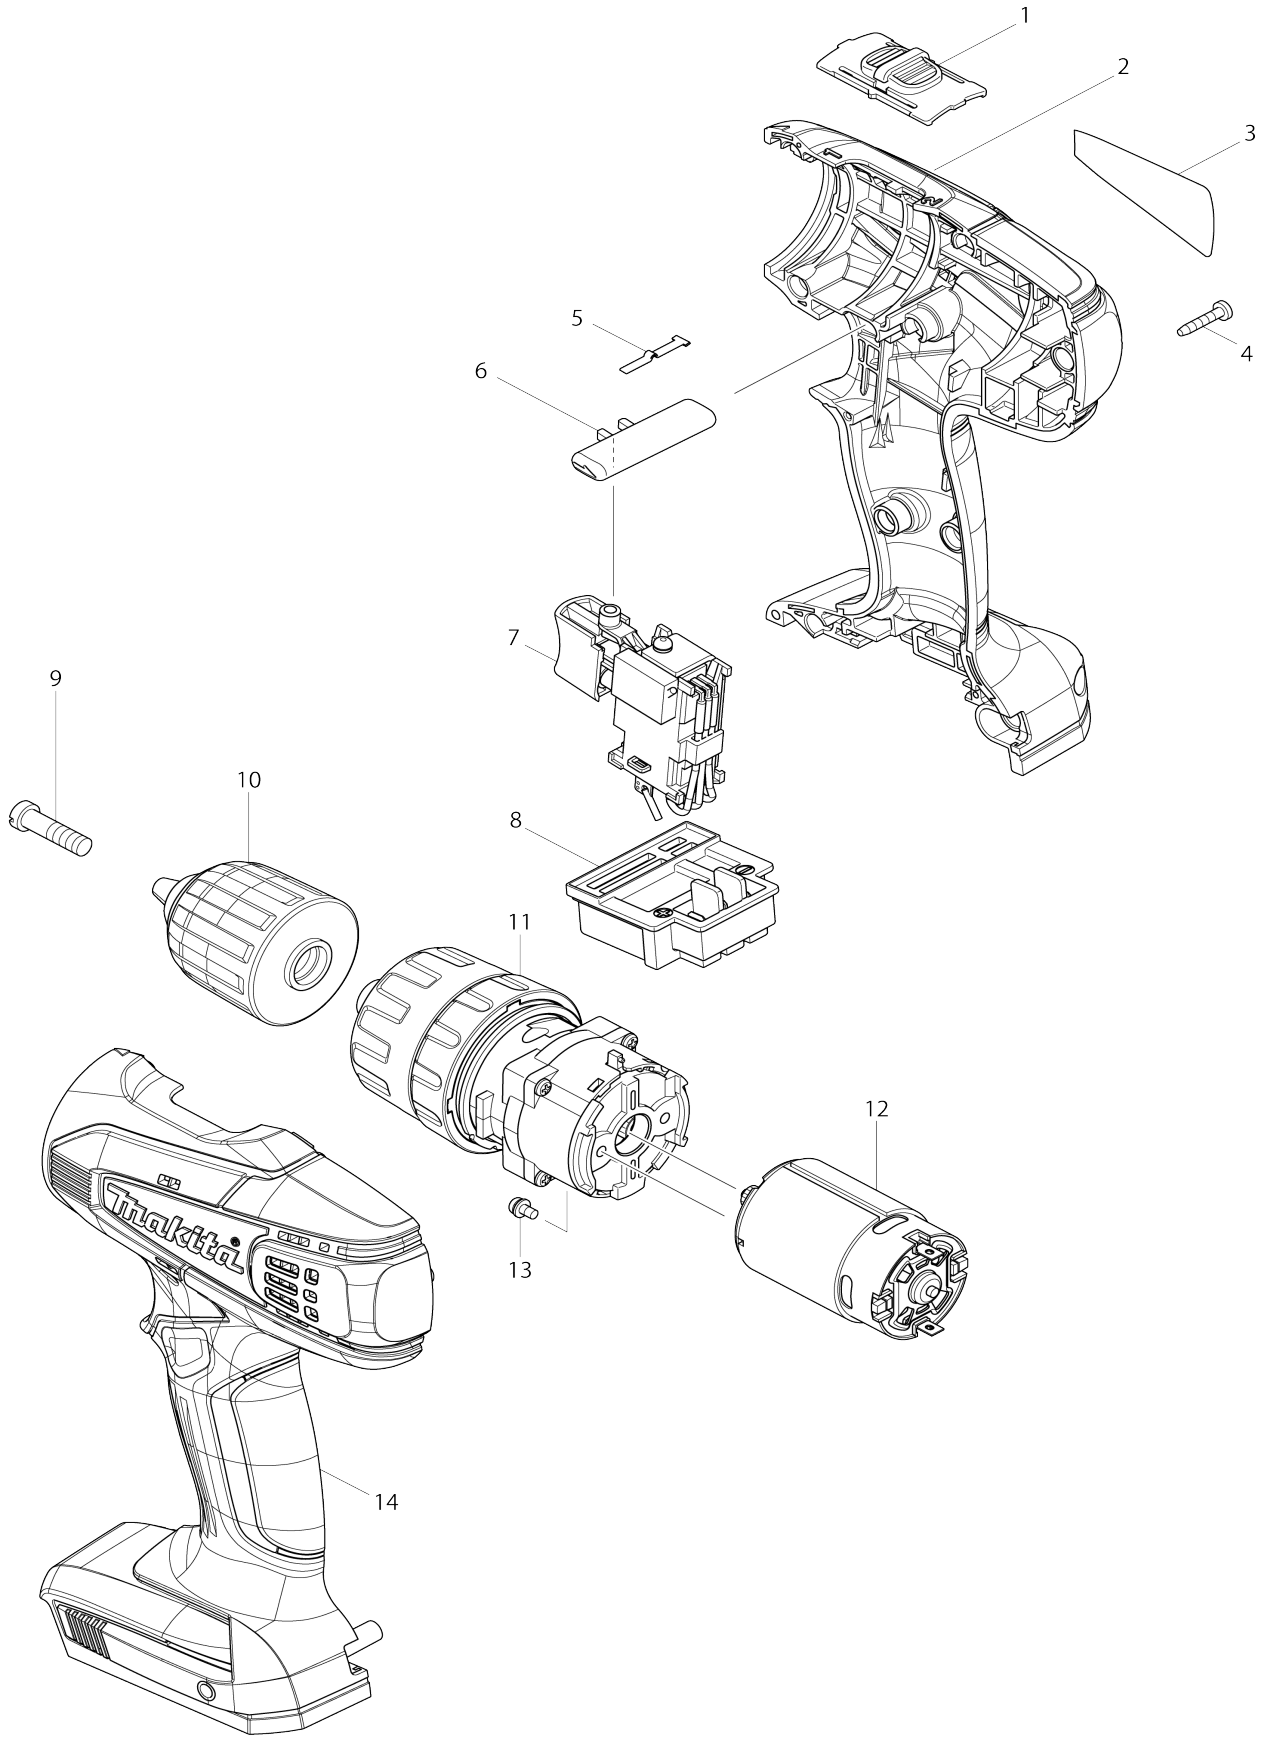

Model No. HP347D CORDLESS HAMMER DRIVER DRILL

Model No.HP347D CORDLESS HAMMER DRIVER DRILL

Item No.	Parts No.	Description	Interchangability	Q'ty	New/Old	Note1	Note2
001	125310-5	SPEED CHANGE LEVER ASS'Y		1			
C10	231433-0	COMPRESSION SPRING 4		2			
002	187025-2	HOUSING SET		1			
D10		INC. 14					
003	869374-6	HP347D NAME PLATE		1			
004	266429-2	TAPPING SCREW 3X16		9			
005	232182-2	LEAF SPRING		1			
006	452399-3	F/R CHANGE LEVER		1			
007	638887-6	SWITCH UNIT		1			
C10	654086-2	RECEPTACLE		2			
C20	654199-9	RECEPTACLE		2			
008	643861-1	TERMINAL		1			
009	251468-5	- FLAT HEAD SCREW M6X22		1			
010	766003-1	KEYLESS DRILL CHUCK 10		1	*		
010-1	763229-6	KEYLESS DRILL CHUCK 10	<	1			
011	126001-1	GEAR ASSEMBLY		1			
012	629900-1	DC MOTOR		1			
013	911003-8	PAN HEAD SCREW M3X6		2			
014	187025-2	HOUSING SET		1			
D10		INC. 2					
A01	784636-0	+ - BIT 2-65		1			
A02	***DC18WA	DC18WA BATTERY CHARGER		1			
A03	195452-9	BATTERY BL1411G SET		2	*		
A03-1	196375-4	BATTERY BL1413G SET	O	2	*		
A03-2	196375-4	BATTERY BL1413G SET	O	2	*		
A03-3	198192-8	BATTERY BL1415G SET	<	2	*		
A03-4	198192-8	BATTERY BL1415G SET	O	2			
A04	452652-7	BATTERY COVER		1			
A05	824981-2	PLASTIC CARRYING CASE		1			
C10	162315-4	LATCH		2			
C20	452137-3	HANDLE		1			
A06	892770-3	HP347DWE PLASTIC CASE LABEL		2			
F01-4	198192-8	BATTERY BL1415G SET	O	1			

Please state Parts No. when your order.

Print Date 24.10.2023