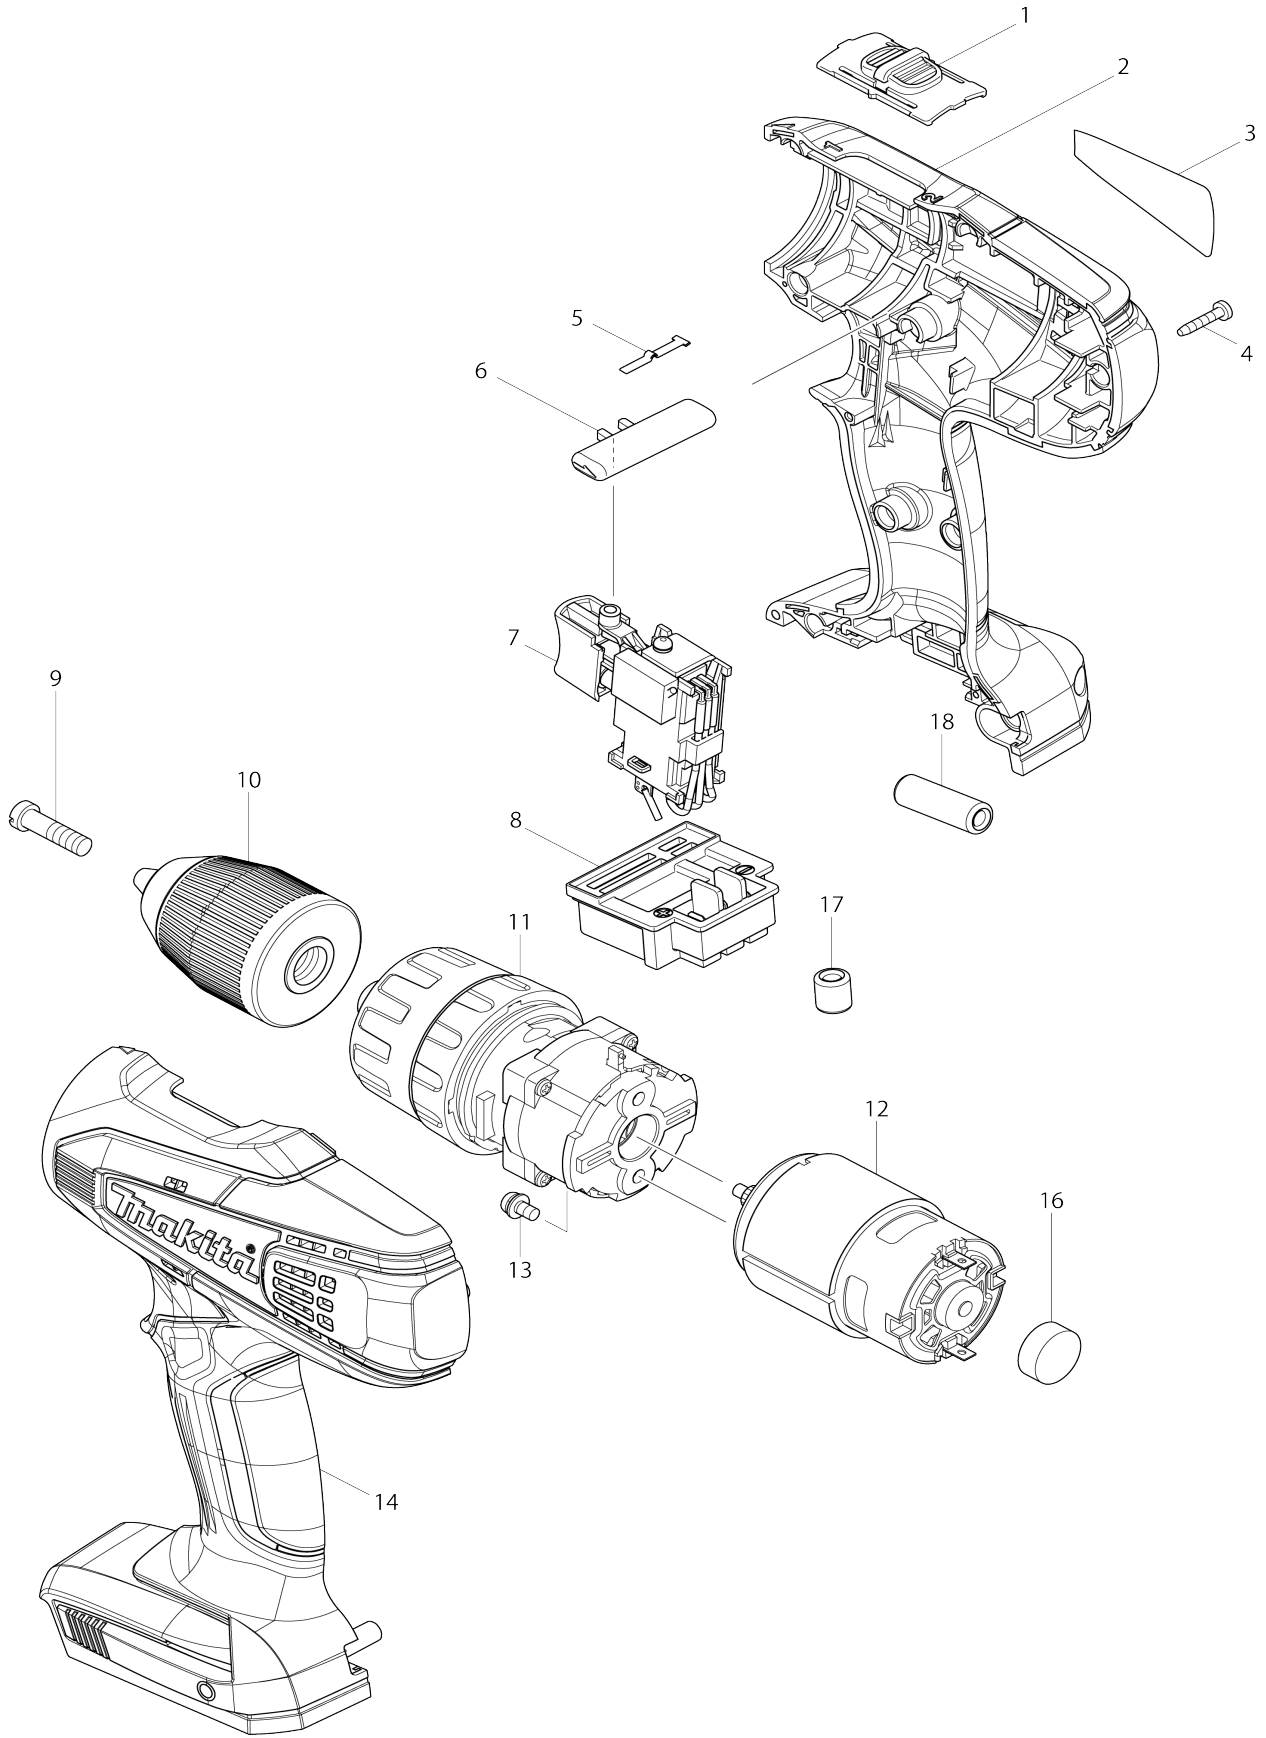

# Model No. HP457D CORDLESS HAMMER DRIVER DRILL

Model No.HP457D CORDLESS HAMMER DRIVER DRILL

Item No.	Parts No.	Description	Interchangeability	Q'ty	New/Old	Note1	Note2
001	125310-5	SPEED CHANGE LEVER ASS'Y		1			
C10	231433-0	COMPRESSION SPRING 4		2			
002	187026-0	HOUSING SET		1			
D10		INC. 14					
003	869392-4	HP457D NAME PLATE		1			
004	266429-2	TAPPING SCREW 3X16		9			
005	232182-2	LEAF SPRING		1			
006	452399-3	F/R CHANGE LEVER		1			
007	638862-2	SWITCH UNIT		1			
C10	654086-2	RECEPTACLE		2			
C20	654199-9	RECEPTACLE		2			
D10		INC. 17,18					
008	643862-9	TERMINAL		1			
009	251468-5	- FLAT HEAD SCREW M6X22		1			
010	766004-9	KEYLESS DRILL CHUCK 13		1	*		
010-1	766004-9	KEYLESS DRILL CHUCK 13	O	1			
011	125485-0	GEAR ASS'Y		1			
012	629834-8	DC MOTOR		1	*		
012-1	629937-8	DC MOTOR	O	1			
013	911108-4	PAN HEAD SCREW M4X8		2			
014	187026-0	HOUSING SET		1			
D10		INC. 2					
016	421940-3	CAP		1			
017	688164-6	LINE FILTER		1			
018	688165-4	LINE FILTER		1			
A01	784636-0	+ - BIT 2-65		1			
A02	***DC18WA	DC18WA BATTERY CHARGER		1			
A03	195454-5	BATTERY BL1811G SET		2	*		
A03-1	196367-3	BATTERY BL1813G SET	O	2	*		
A03-2	196367-3	BATTERY BL1813G SET	O	2	*		
A03-3	198186-3	BATTERY BL1815G SET	<	2	*		
A03-4	198186-3	BATTERY BL1815G SET	<	2			
A04	452652-7	BATTERY COVER		1			
A05	824981-2	PLASTIC CARRYING CASE		1			
C10	162315-4	LATCH		2			
C20	452137-3	HANDLE		1			
A06	892779-5	HP457DWE PLASTIC CASE LABEL		2	*		
A06-1	810Y42-4	HP457DWE PLASTIC CASE LABEL	X	2			
F01-3	198186-3	BATTERY BL1815G SET	<	1	*		
F01-4	198186-3	BATTERY BL1815G SET	<	1			
F02-1	196306-3	KEYLESS DRILL CHUCK 13 SET	O	1			

Please state Parts No. when your order.

Print Date 24.10.2023