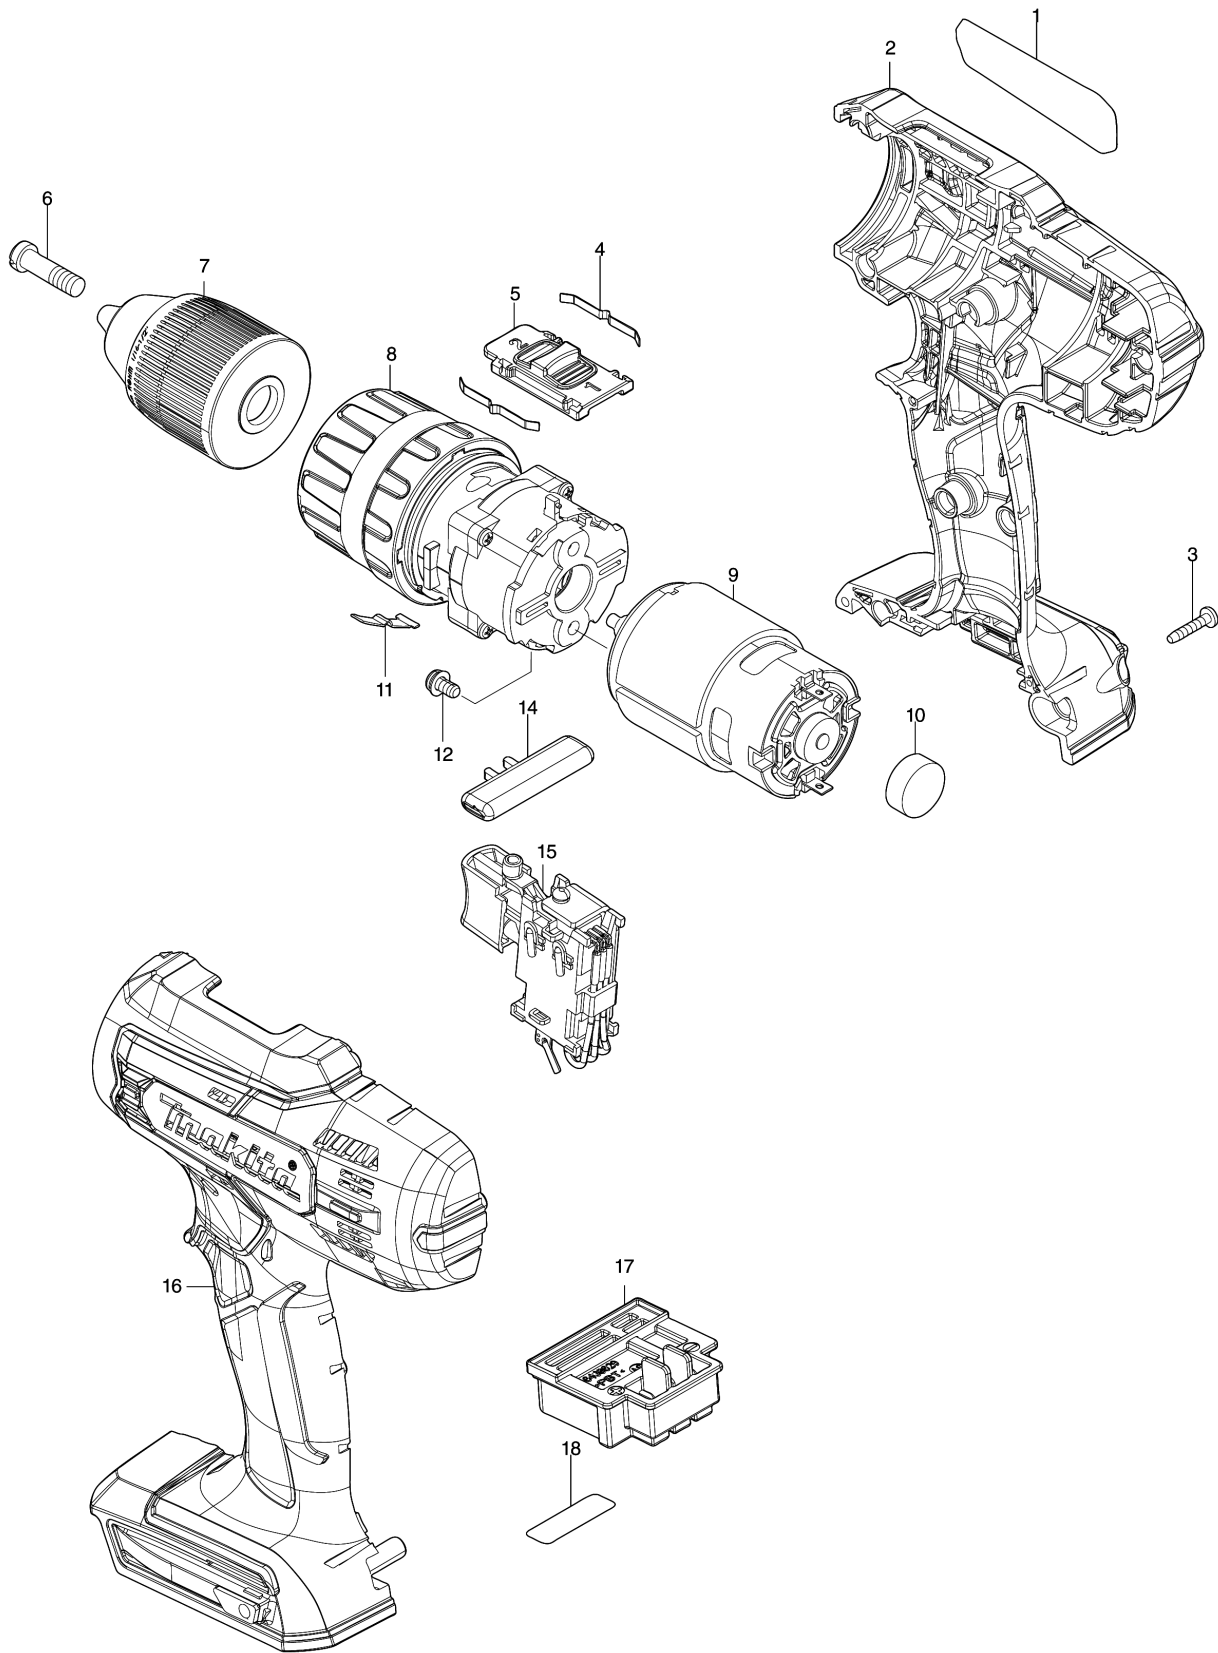

Model No.HP488D CORDLESS HAMMER DRIVER DRILL

Model No.HP488D CORDLESS HAMMER DRIVER DRILL

Item	Parts No.	Description	I/C	Qty	New/Old	Opt. 1	Opt. 2	Note
001	858A41-4	HP488D NAME PLATE		1				
002	183R93-1	HOUSING SET		1				
C10	252126-6	HEX. LOCK NUT M4-7		2				
D10		INC. 16						
003	266429-2	TAPPING SCREW 3X16		9				
004	232220-0	LEAF SPRING		2				
005	127754-5	SPEED CHANGE LEVER ASSEMBLY		1				
C10	233438-6	COMPRESSION SPRING 4		2				
006	251468-5	- FLAT HEAD SCREW M6X22		1				
007A	766004-9	KEYLESS DRILL CHUCK 13		1	*			
007B	766004-9	KEYLESS DRILL CHUCK 13		1	*			
007-1A	763260-2	KEYLESS DRILL CHUCK 13	O	1				
007-1B	763260-2	KEYLESS DRILL CHUCK 13	O	1				
007-1C	763260-2	KEYLESS DRILL CHUCK 13		1				
008	127733-3	GEAR ASSEMBLY		1				
009	629937-8	DC MOTOR		1				
010	421940-3	CAP		1				
011	232182-2	LEAF SPRING		1				
012	911108-4	PAN HEAD SCREW M4X8		2				
014	452399-3	F/R CHANGE LEVER		1				
015	638862-2	SWITCH UNIT		1				
C10	688164-6	LINE FILTER		1				
C20	688165-4	LINE FILTER		1				
C30	654086-2	RECEPTACLE		2				
C40	654199-9	RECEPTACLE		2				
016	183R93-1	HOUSING SET		1				
C10	252126-6	HEX. LOCK NUT M4-7		2				
D10		INC. 2						
017	643862-9	TERMINAL		1				
018	858A45-6	HP488D SERIAL NO. LABEL		1				
A01A	784637-8	+/- BIT 2-45		1				
A01B	784637-8	+/- BIT 2-45		1				
A02A	***DC18WA	DC18WA BATTERY CHARGER		1				
D10		COMPO-PARTS						
A02B	***DC18WB	DC18WB BATTERY CHARGER		1				
A02C	***DC18WB	DC18WB BATTERY CHARGER		1				
D10		COMPO-PARTS						
A03	198186-3	BATTERY BL1815G SET		2	*			
A03-1	198186-3	BATTERY BL1815G SET	<	2				
A04	452652-7	BATTERY COVER		1				
A05A	821844-3	PLASTIC CARRYING CASE		1				
C10	455522-9	SLIDE LATCH		2				
A05B	821844-3	PLASTIC CARRYING CASE		1				
C10	455522-9	SLIDE LATCH		2				