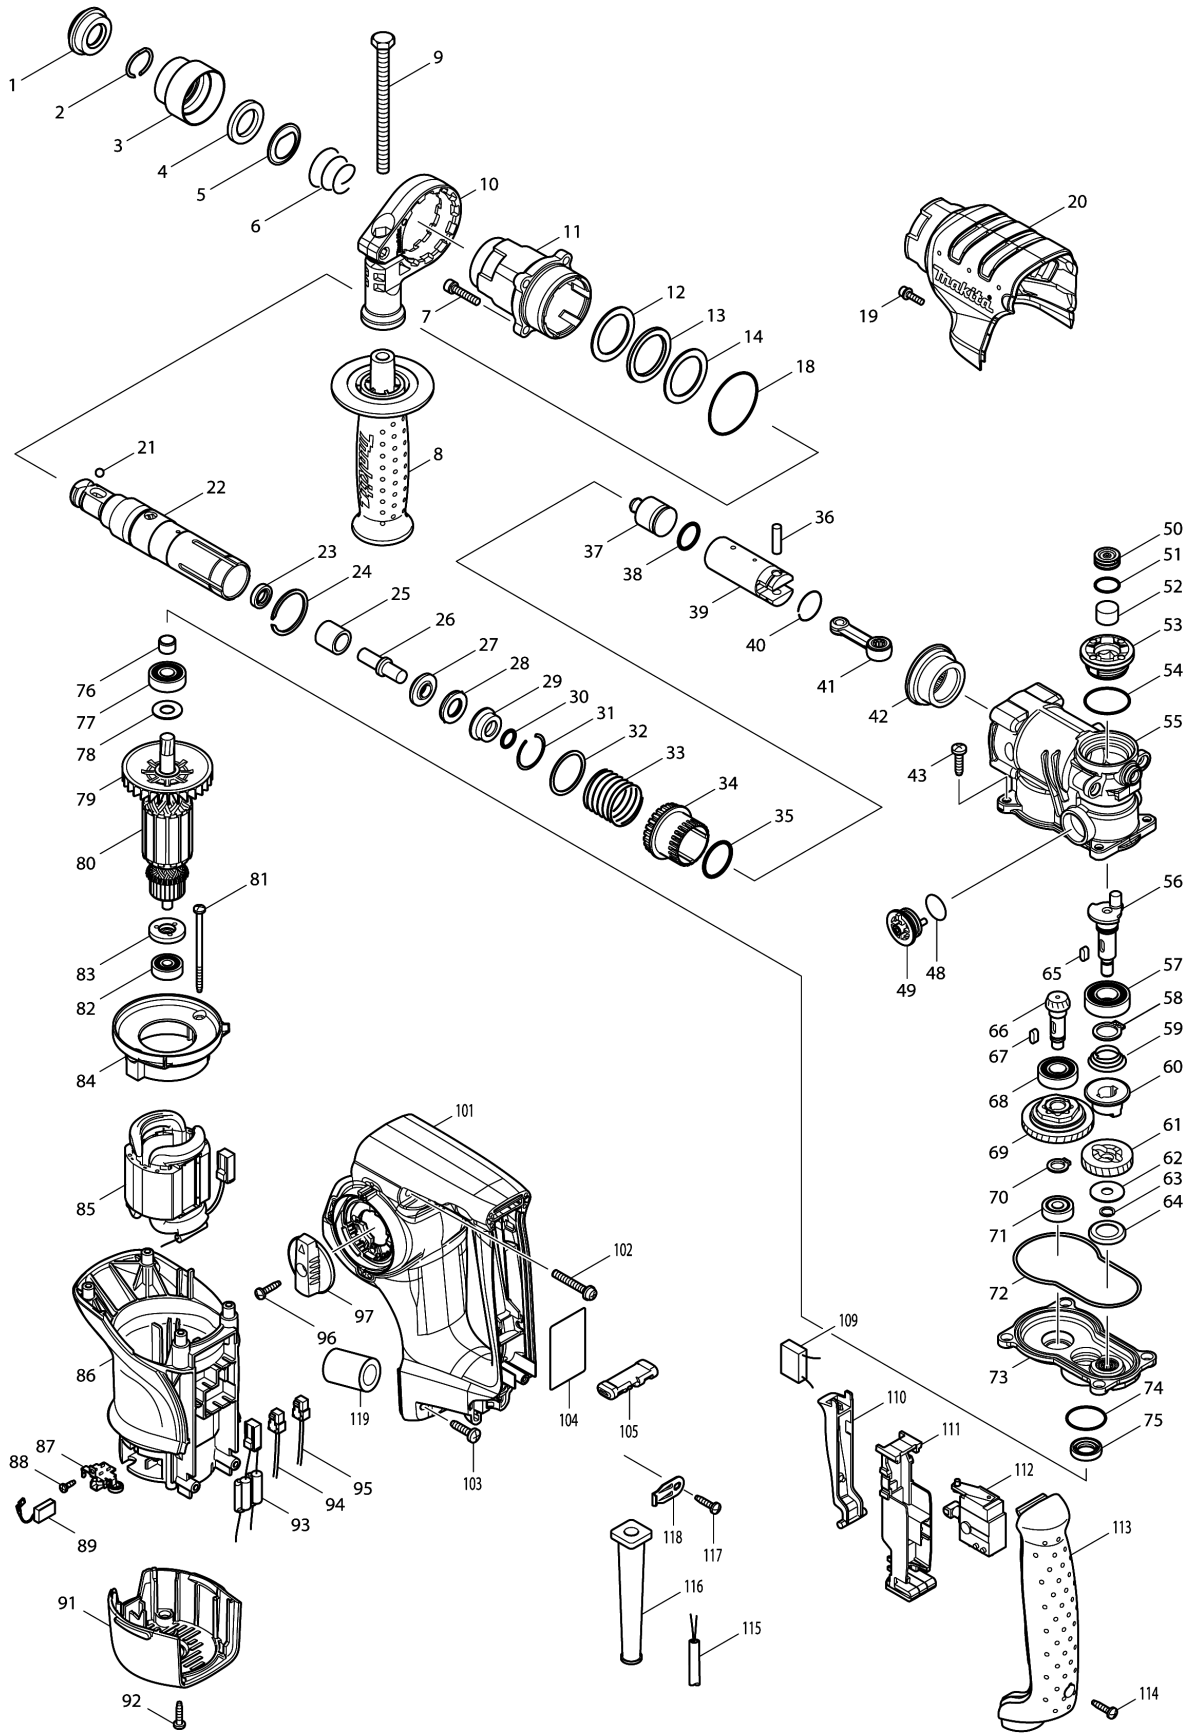

Model No.HR2800 ROTARY HAMMER 28MM

Model No.HR2800 ROTARY HAMMER 28MM

Item	Parts No.	Description	I/C	Qty	New/Old	Opt. 1	Opt. 2	Note
001	286263-4	CAP 35		1				
002	233940-9	RING SPRING 19		1				
003	417629-9	CHUCK COVER		1				
004	257241-1	RING 21		1				
005	345187-4	GUIDE WASHER		1				
006	233916-6	CONICAL COMP. SPRING 21-29		1				
007	922241-7	HEX. SOCKET HEAD BOLT M5X25		4				
008	154842-5	GRIP 36 COMPLETE		1	*			
C10	931402-8	HEX. NUT M8		1	*			
008-1	158057-6	GRIP 36 COMPLETE	O	1				
C10	931402-8	HEX. NUT M8		1				
009	921919-9	HEX. BOLT M8X110		1				
010	419975-6	GRIP BASE 20		1				
011	158288-7	BARREL COMPLETE		1				
C10	212403-8	NEEDLE BEARING 3012		1				
C20	213965-9	OIL SEAL 25		1	*			
C21	213345-9	OIL SEAL 25	O	1				
012	267354-0	FLAT WASHER 31		1				
013	262133-1	URETHANE RING 31		1				
014	267354-0	FLAT WASHER 31		1				
018	213620-3	O RING 46		1				
019	922128-3	HEX. SOCKET HEAD BOLT M4X16		1				
020	419984-5	CRANK HOUSING COVER		1				
021	216022-2	STEEL BALL 7.0		1				
022	158285-3	TOOL HOLDER COMPLETE		1	*			
022-1	123191-1	TOOL HOLDER ASSEMBLY	<	1				
C10	158285-3	TOOL HOLDER COMPLETE		1				
D10		INC. 23-31						
023	213076-0	OIL SEAL 9		1	*			
023-1	213344-1	OIL SEAL 9	O	1				
024	961140-8	RETAINING RING		1				
025	331769-8	SLEEVE 9		1				
026	324669-9	IMPACT BOLT		1				
027	324402-9	RING 10		1				
028	421955-0	CUSHION RING 13		1				
029	324216-6	O RING CASE		1				
030	213073-6	O RING 9		1				
031	233917-4	RING SPRING 28		1				
032	267105-1	FLAT WASHER 29		1				
033	234021-2	COMPRESSION SPRING 30		1				
034	331770-3	DRIVING SLEEVE		1				
035	213435-8	O RING 26		1				
036	256099-5	PIN 6		1				
037	324733-6	STRIKER		1				

Please order the parts with part number.

Print Date 23/11/2023