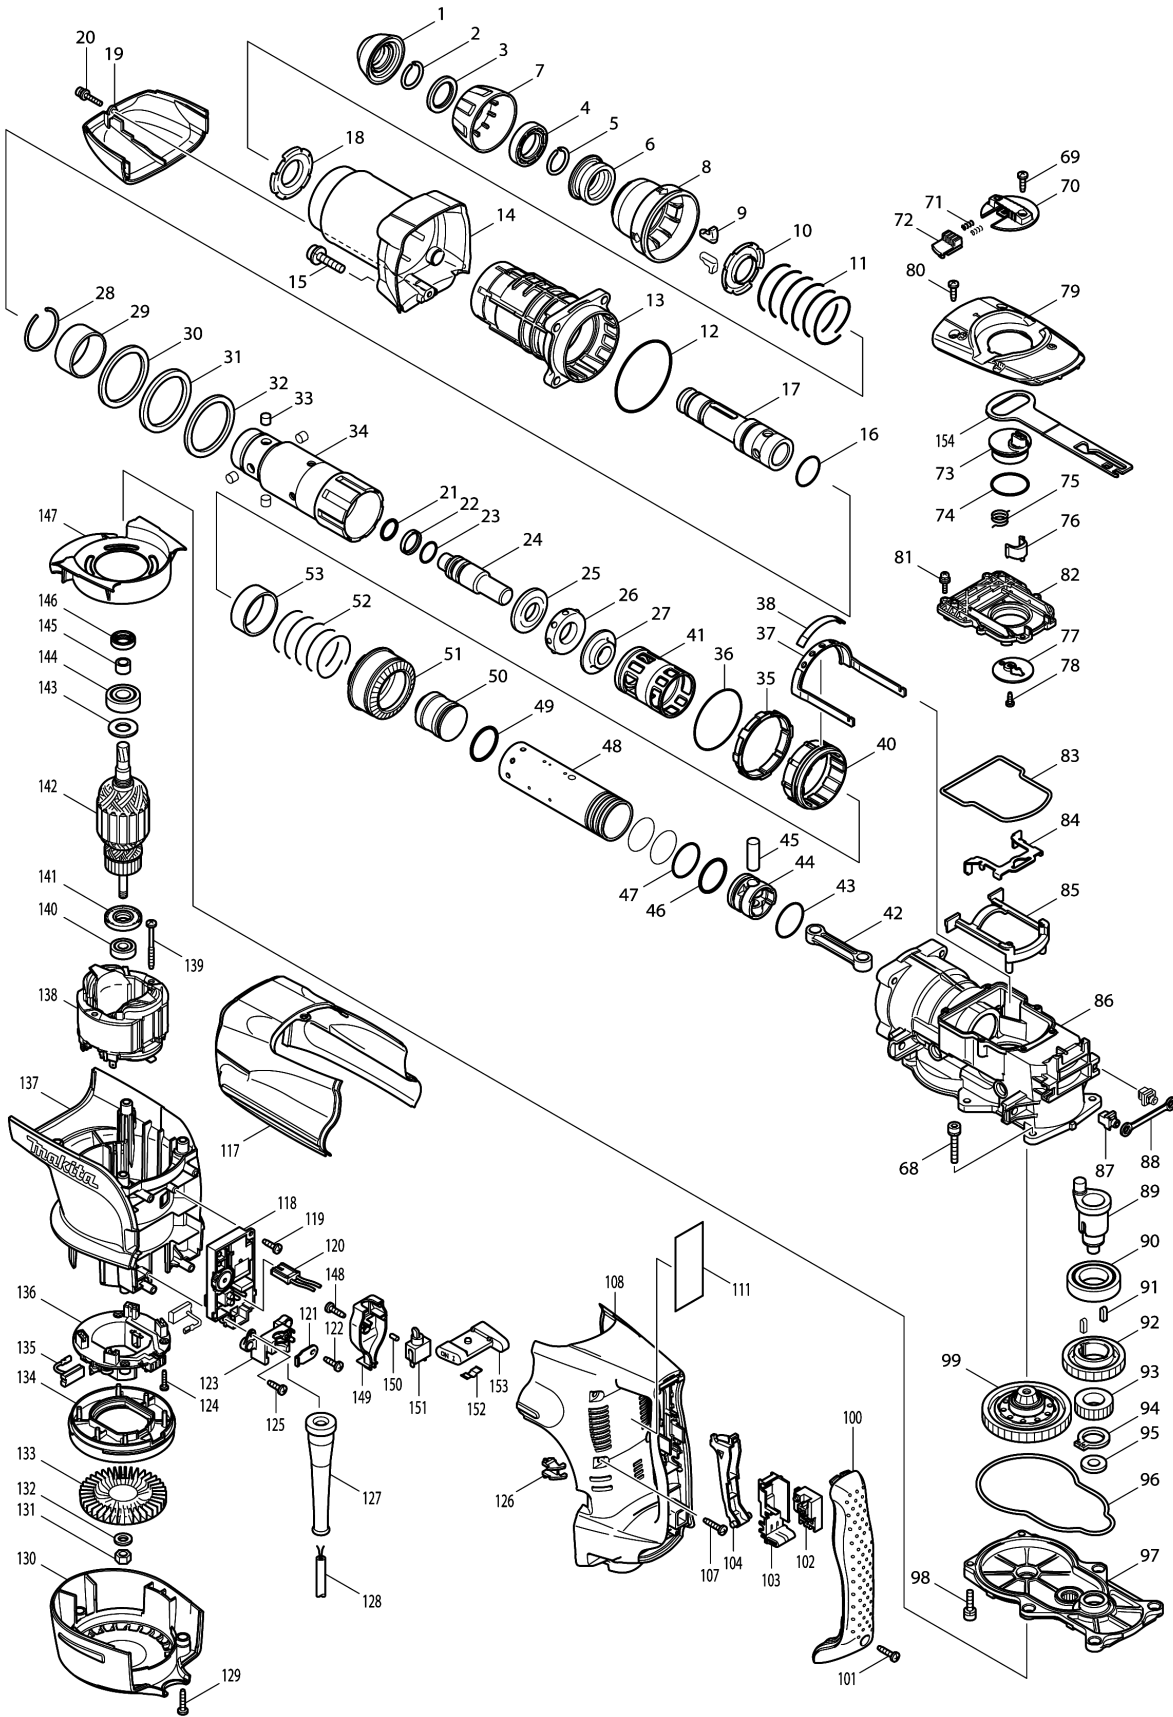

Model No.HR5201C ROTARY HAMMER 52MM

Model No.HR5201C ROTARY HAMMER 52MM

Item	Parts No.	Description	I/C	Qty	New/Old	Opt. 1	Opt. 2	Note
001	286272-3	TOOL HOLDER CAP		1	*			
001-1	286285-4	TOOL HOLDER CAP	<	1				
002	233948-3	RING SPRING 25		1				
003	257280-1	RING 28		1				
004	419002-9	SPACER		1				
005	233948-3	RING SPRING 25		1				
006	324752-2	CHUCK RING		1				
007	419778-8	CHUCK COVER		1				
008	419779-6	RELEASE COVER		1				
009	310178-4	TOOL RETAINER		2				
010	345804-6	SPRING GUIDE		1				
011	233496-2	COMPRESSION SPRING 49		1				
012	213766-5	O-RING 78		1				
013	158175-0	BARREL COMPLETE		1				
C10	213576-0	OIL SEAL 45		1				
C20	214657-3	PLANE BEARING 52		1				
C30	214658-1	PLANE BEARING 57		1				
014	158179-2	BARREL COVER COMPLETE		1				
015	922456-6	HEX. SOCKET HEAD BOLT M8X35		4				
016	213492-6	O-RING 32		1				
017	324740-9	TOOL HOLDER A		1				
018	345804-6	SPRING GUIDE		1				
019	419791-6	GEAR HOUSING COVER		1				
020	922148-7	HEX. SOCKET HEAD BOLT M4X25		1				
021	213274-6	O RING 18		1				
022	213392-0	FLUORIDE RING 25		1				
023	213317-4	O RING 20		1				
024	324753-0	IMPACT BOLT		1				
025	324756-4	RING 20		1				
026	424000-0	RUBBUR RING 24		1				
027	324757-2	COLLAR SLEEVE 20		1				
028	233949-1	RING SPRING 44		1				
029	257282-7	RING 47		1				
030	267287-9	FLAT WASHER 57		1				
031	262122-6	URETAHNE RING 57		1				
032	267287-9	FLAT WASHER 57		1				
033	256265-4	PIN 10		4				
034	324741-7	TOOL HOLDER B		1				
035	419776-2	LOCK SLEEVE		1				
036	213654-6	O RING 60		1				
037	165459-9	RINK ARM		1				
038	419775-4	LINK ARM GUIDE		1				
040	313138-5	DRIVING SLEEVE		1				
041	419780-1	SLIDE SLEEVE		1	*			

Please order the parts with part number.

Print Date 23/1/2024