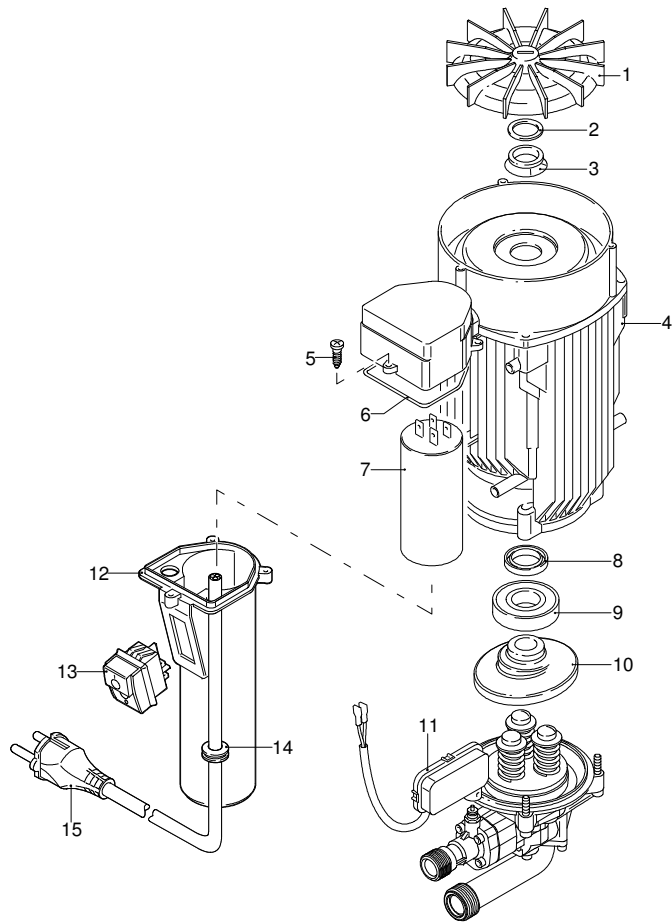

# Model HW 130 RLW

Version:

Serial number:

Code: **12425**

14/05/2012

Validity	Pos.	Code	Description	Q
	1	1340260	Filter	1
	2	2100630	Fitting	1
	3	2101000	Screw	2
	4	2101450	Flange	1
	5	550350	O-ring	1
	6	2123	O-ring + head	1
	7	2109051	Valve	6
	8	850850	Screw	3
	9	880840	O-ring	3
	10	2560480	Bushing	1
	11	394280	O-ring	1
	12	1260760	Screw	4
	13	2021960	Fork	1
	14	2200140	Water seal	6
	15	2020040	Ring	3
	16	2021740	O-ring	3
	17	2020030	Bushing	3
	18	1683500	Oil seal	3
	19	2020120	Piston guide	1
	20	2200210	Screw	4
	21	2020150	Spring	3
	22	2020130	Piston	3
	23	2020140	Wobble plate	3
	24	1680680	O-ring	1
	25	2021570	Bearing	1
	26	2223	TSS pump assembly	1
	27	2256	Fitting assembly	1
	28	1461470	Fitting	1
	29	40086	Fitting	1
	30	3212	Fitting kit	1
	A	2577	Valve kit	1
	B	2734	Piston kit	1
	D	2687	Seal kit	1

# Model HW 130 RLW

Version:

Serial number:

Code: **12425**

14/05/2012

Validity	Pos.	Code	Description	Q
	1	1680250	Fan	1
	2	2020850	Washer	1
	3	1340350	Seal	1
	4	1680035	Shield	1
	5	1261551	Screw	1
	6	850840	O-ring	3
	7	1680670	Capacitor	1
	8	840020	Oil seal	1
	9	1461430	Bearing	1
	10	1683000	Wobble plate	1
	11	2029721	TSS box assembly	1
	12	2440221	Box	1
	13	2320280	Switch	1
	14	2021480	Gland	1
	15	1343400	Cable	1
	16	4827	Motor	1

# Model HW 130 RLW

Version:

Serial number:

Code: **12425**

14/05/2012

Validity	Pos.	Code	Description	Q
	1	40438	Hose reel assembly	1
	2	2360150	Lever	1
	3	2100300	Screw	1
	4	2100300	Screw	4
	5	2440490	Bracket	1
	6	2440500	Hub pin	1
	7	2560720	Screw	4
	8	2360230	Plate	1
	9	380420	Ring	2
	10	2620550	High pressure hose	1
	11	2440510	Hub pin	1
	12	391000	O-ring	2
	13	2440540	Fitting	1
	14	2360320	Ring	1
	15	2440480	Bracket	1
	16	820510	O-ring	1
	17	2360310	Fitting	1
	18	2860150	High pressure hose	1
	19	2360510	Guard	1
	20	2360460	Plate	1
	21	2440532	Handle	1
	22	2440290	Screw	2