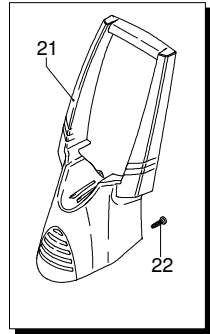

# Model HW 130 RLW

Version:

Serial number:

Code: **12425**

14/05/2012

Validity	Pos.	Code	Description	Q
	1	1680250	Fan	1
	2	2020850	Washer	1
	3	1340350	Seal	1
	4	1680035	Shield	1
	5	1261551	Screw	1
	6	850840	O-ring	3
	7	1680670	Capacitor	1
	8	840020	Oil seal	1
	9	1461430	Bearing	1
	10	1683000	Wobble plate	1
	11	2029721	TSS box assembly	1
	12	2440221	Box	1
	13	2320280	Switch	1
	14	2021480	Gland	1
	15	1343400	Cable	1
	16	4827	Motor	1

# Model HW 130 RLW

Version:

Serial number:

Code: **12425**

14/05/2012

Validity	Pos.	Code	Description	Q
	1	40438	Hose reel assembly	1
	2	2360150	Lever	1
	3	2100300	Screw	1
	4	2100300	Screw	4
	5	2440490	Bracket	1
	6	2440500	Hub pin	1
	7	2560720	Screw	4
	8	2360230	Plate	1
	9	380420	Ring	2
	10	2620550	High pressure hose	1
	11	2440510	Hub pin	1
	12	391000	O-ring	2
	13	2440540	Fitting	1
	14	2360320	Ring	1
	15	2440480	Bracket	1
	16	820510	O-ring	1
	17	2360310	Fitting	1
	18	2860150	High pressure hose	1
	19	2360510	Guard	1
	20	2360460	Plate	1
	21	2440532	Handle	1
	22	2440290	Screw	2