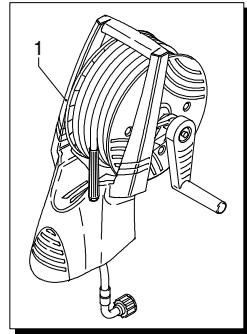

# Model HW 130 RLW

Version:

Serial number:

Code: **12425**

14/05/2012

Validity	Pos.	Code	Description	Q
	1	1680250	Fan	1
	2	2020850	Washer	1
	3	1340350	Seal	1
	4	1680035	Shield	1
	5	1261551	Screw	1
	6	850840	O-ring	3
	7	1680670	Capacitor	1
	8	840020	Oil seal	1
	9	1461430	Bearing	1
	10	1683000	Wobble plate	1
	11	2029721	TSS box assembly	1
	12	2440221	Box	1
	13	2320280	Switch	1
	14	2021480	Gland	1
	15	1343400	Cable	1
	16	4827	Motor	1

# Model HW 130 RLW

Version:

Serial number:

Code: **12425**

14/05/2012

Validity	Pos.	Code	Description	Q
	1	40438	Hose reel assembly	1
	2	2360150	Lever	1
	3	2100300	Screw	1
	4	2100300	Screw	4
	5	2440490	Bracket	1
	6	2440500	Hub pin	1
	7	2560720	Screw	4
	8	2360230	Plate	1
	9	380420	Ring	2
	10	2620550	High pressure hose	1
	11	2440510	Hub pin	1
	12	391000	O-ring	2
	13	2440540	Fitting	1
	14	2360320	Ring	1
	15	2440480	Bracket	1
	16	820510	O-ring	1
	17	2360310	Fitting	1
	18	2860150	High pressure hose	1
	19	2360510	Guard	1
	20	2360460	Plate	1
	21	2440532	Handle	1
	22	2440290	Screw	2