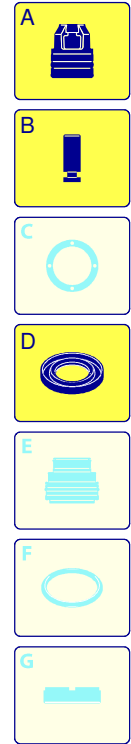

# Model HW 130 RLW

Version:

Serial number:

Code: **12425**

14/05/2012

Validity	Pos.	Code	Description	Q
	1	2860087	Green casing	1
	2	2000240	O-ring	1
	3	2440070	Wheel	2
	4	2100300	Screw	12
	5	2860030	Black casing	1
	6	1680190	Fan cowling	1
	7	1261570	Screw	3
	8	2860060	Bracket	1
	9	2440270	Screw	4
	10	2860020	Black casing	1
	11	1682420	Plug	1

# Model HW 130 RLW

Version:

Serial number:

Code: **12425**

14/05/2012

Validity	Pos.	Code	Description	Q
	1	1340260	Filter	1
	2	2100630	Fitting	1
	3	2101000	Screw	2
	4	2101450	Flange	1
	5	550350	O-ring	1
	6	2123	O-ring + head	1
	7	2109051	Valve	6
	8	850850	Screw	3
	9	880840	O-ring	3
	10	2560480	Bushing	1
	11	394280	O-ring	1
	12	1260760	Screw	4
	13	2021960	Fork	1
	14	2200140	Water seal	6
	15	2020040	Ring	3
	16	2021740	O-ring	3
	17	2020030	Bushing	3
	18	1683500	Oil seal	3
	19	2020120	Piston guide	1
	20	2200210	Screw	4
	21	2020150	Spring	3
	22	2020130	Piston	3
	23	2020140	Wobble plate	3
	24	1680680	O-ring	1
	25	2021570	Bearing	1
	26	2223	TSS pump assembly	1
	27	2256	Fitting assembly	1
	28	1461470	Fitting	1
	29	40086	Fitting	1
	30	3212	Fitting kit	1
	A	2577	Valve kit	1
	B	2734	Piston kit	1
	D	2687	Seal kit	1

# Model HW 130 RLW

Version:

Serial number:

Code: **12425**

14/05/2012

Validity	Pos.	Code	Description	Q
	1	1680250	Fan	1
	2	2020850	Washer	1
	3	1340350	Seal	1
	4	1680035	Shield	1
	5	1261551	Screw	1
	6	850840	O-ring	3
	7	1680670	Capacitor	1
	8	840020	Oil seal	1
	9	1461430	Bearing	1
	10	1683000	Wobble plate	1
	11	2029721	TSS box assembly	1
	12	2440221	Box	1
	13	2320280	Switch	1
	14	2021480	Gland	1
	15	1343400	Cable	1
	16	4827	Motor	1