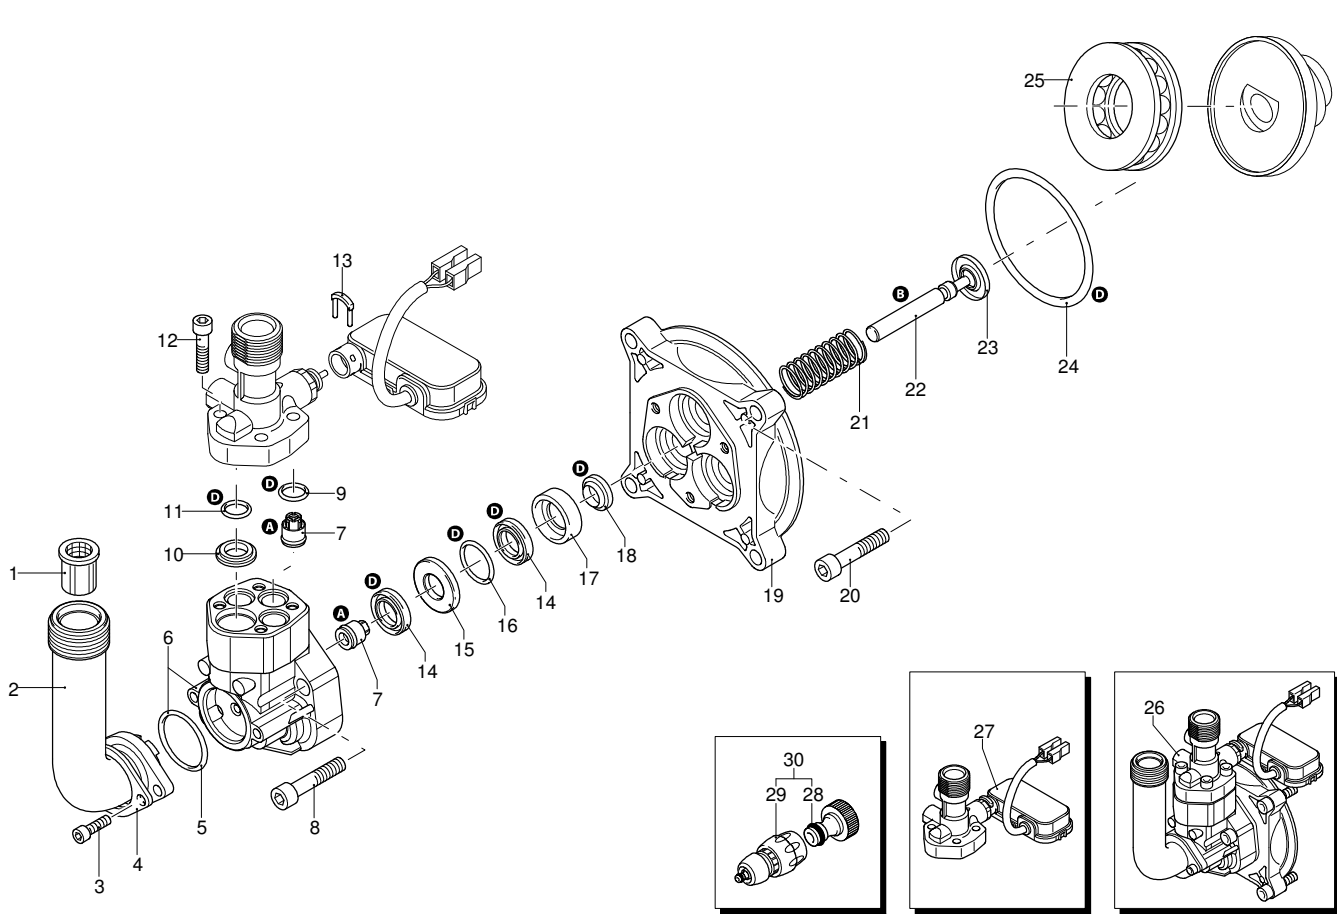

# Model HW 130 RLW

Version:

Serial number:

Code: **12425**

14/05/2012

Validity	Pos.	Code	Description	Q
	1	2860087	Green casing	1
	2	2000240	O-ring	1
	3	2440070	Wheel	2
	4	2100300	Screw	12
	5	2860030	Black casing	1
	6	1680190	Fan cowling	1
	7	1261570	Screw	3
	8	2860060	Bracket	1
	9	2440270	Screw	4
	10	2860020	Black casing	1
	11	1682420	Plug	1

# Model HW 130 RLW

Version:

Serial number:

Code: **12425**

14/05/2012

Validity	Pos.	Code	Description	Q
	1	1340260	Filter	1
	2	2100630	Fitting	1
	3	2101000	Screw	2
	4	2101450	Flange	1
	5	550350	O-ring	1
	6	2123	O-ring + head	1
	7	2109051	Valve	6
	8	850850	Screw	3
	9	880840	O-ring	3
	10	2560480	Bushing	1
	11	394280	O-ring	1
	12	1260760	Screw	4
	13	2021960	Fork	1
	14	2200140	Water seal	6
	15	2020040	Ring	3
	16	2021740	O-ring	3
	17	2020030	Bushing	3
	18	1683500	Oil seal	3
	19	2020120	Piston guide	1
	20	2200210	Screw	4
	21	2020150	Spring	3
	22	2020130	Piston	3
	23	2020140	Wobble plate	3
	24	1680680	O-ring	1
	25	2021570	Bearing	1
	26	2223	TSS pump assembly	1
	27	2256	Fitting assembly	1
	28	1461470	Fitting	1
	29	40086	Fitting	1
	30	3212	Fitting kit	1
	A	2577	Valve kit	1
	B	2734	Piston kit	1
	D	2687	Seal kit	1

# Model HW 130 RLW

Version:

Serial number:

Code: **12425**

14/05/2012

Validity	Pos.	Code	Description	Q
	1	40438	Hose reel assembly	1
	2	2360150	Lever	1
	3	2100300	Screw	1
	4	2100300	Screw	4
	5	2440490	Bracket	1
	6	2440500	Hub pin	1
	7	2560720	Screw	4
	8	2360230	Plate	1
	9	380420	Ring	2
	10	2620550	High pressure hose	1
	11	2440510	Hub pin	1
	12	391000	O-ring	2
	13	2440540	Fitting	1
	14	2360320	Ring	1
	15	2440480	Bracket	1
	16	820510	O-ring	1
	17	2360310	Fitting	1
	18	2860150	High pressure hose	1
	19	2360510	Guard	1
	20	2360460	Plate	1
	21	2440532	Handle	1
	22	2440290	Screw	2