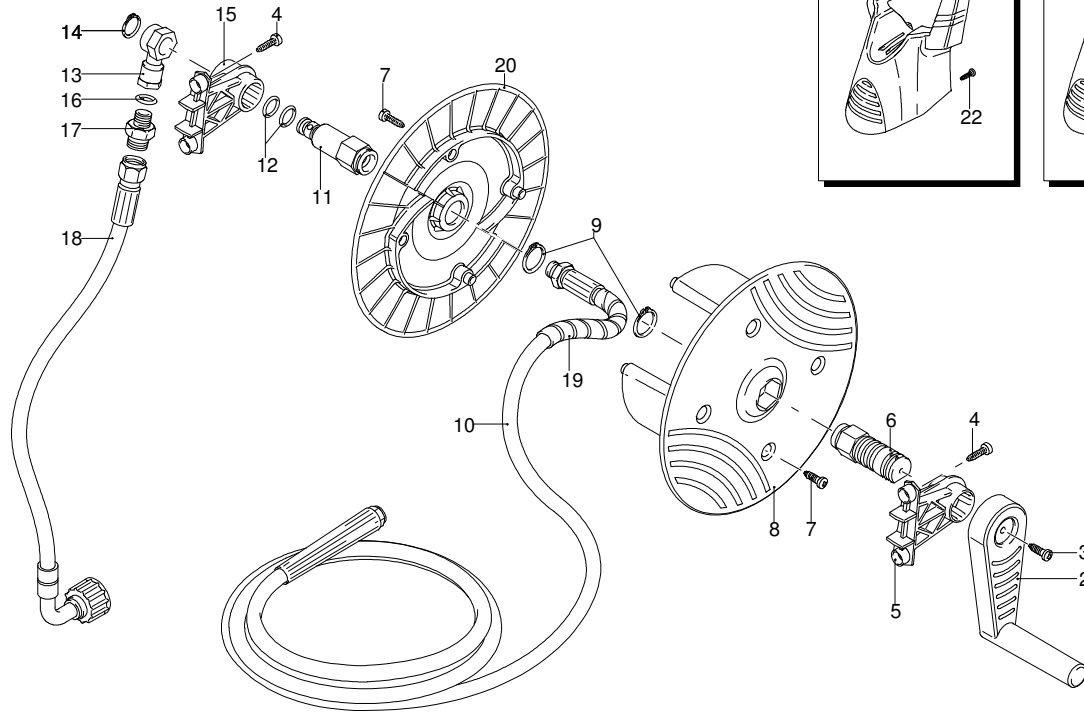

# Model HW 130 RLW

Version:

Serial number:

Code: **12425**

14/05/2012

Validity	Pos.	Code	Description	Q
	1	1340260	Filter	1
	2	2100630	Fitting	1
	3	2101000	Screw	2
	4	2101450	Flange	1
	5	550350	O-ring	1
	6	2123	O-ring + head	1
	7	2109051	Valve	6
	8	850850	Screw	3
	9	880840	O-ring	3
	10	2560480	Bushing	1
	11	394280	O-ring	1
	12	1260760	Screw	4
	13	2021960	Fork	1
	14	2200140	Water seal	6
	15	2020040	Ring	3
	16	2021740	O-ring	3
	17	2020030	Bushing	3
	18	1683500	Oil seal	3
	19	2020120	Piston guide	1
	20	2200210	Screw	4
	21	2020150	Spring	3
	22	2020130	Piston	3
	23	2020140	Wobble plate	3
	24	1680680	O-ring	1
	25	2021570	Bearing	1
	26	2223	TSS pump assembly	1
	27	2256	Fitting assembly	1
	28	1461470	Fitting	1
	29	40086	Fitting	1
	30	3212	Fitting kit	1
	A	2577	Valve kit	1
	B	2734	Piston kit	1
	D	2687	Seal kit	1

# Model HW 130 RLW

Version:

Serial number:

Code: **12425**

14/05/2012

Validity	Pos.	Code	Description	Q
	1	1680250	Fan	1
	2	2020850	Washer	1
	3	1340350	Seal	1
	4	1680035	Shield	1
	5	1261551	Screw	1
	6	850840	O-ring	3
	7	1680670	Capacitor	1
	8	840020	Oil seal	1
	9	1461430	Bearing	1
	10	1683000	Wobble plate	1
	11	2029721	TSS box assembly	1
	12	2440221	Box	1
	13	2320280	Switch	1
	14	2021480	Gland	1
	15	1343400	Cable	1
	16	4827	Motor	1

# Model HW 130 RLW

Version:

Serial number:

Code: **12425**

14/05/2012

Validity	Pos.	Code	Description	Q
	1	40438	Hose reel assembly	1
	2	2360150	Lever	1
	3	2100300	Screw	1
	4	2100300	Screw	4
	5	2440490	Bracket	1
	6	2440500	Hub pin	1
	7	2560720	Screw	4
	8	2360230	Plate	1
	9	380420	Ring	2
	10	2620550	High pressure hose	1
	11	2440510	Hub pin	1
	12	391000	O-ring	2
	13	2440540	Fitting	1
	14	2360320	Ring	1
	15	2440480	Bracket	1
	16	820510	O-ring	1
	17	2360310	Fitting	1
	18	2860150	High pressure hose	1
	19	2360510	Guard	1
	20	2360460	Plate	1
	21	2440532	Handle	1
	22	2440290	Screw	2