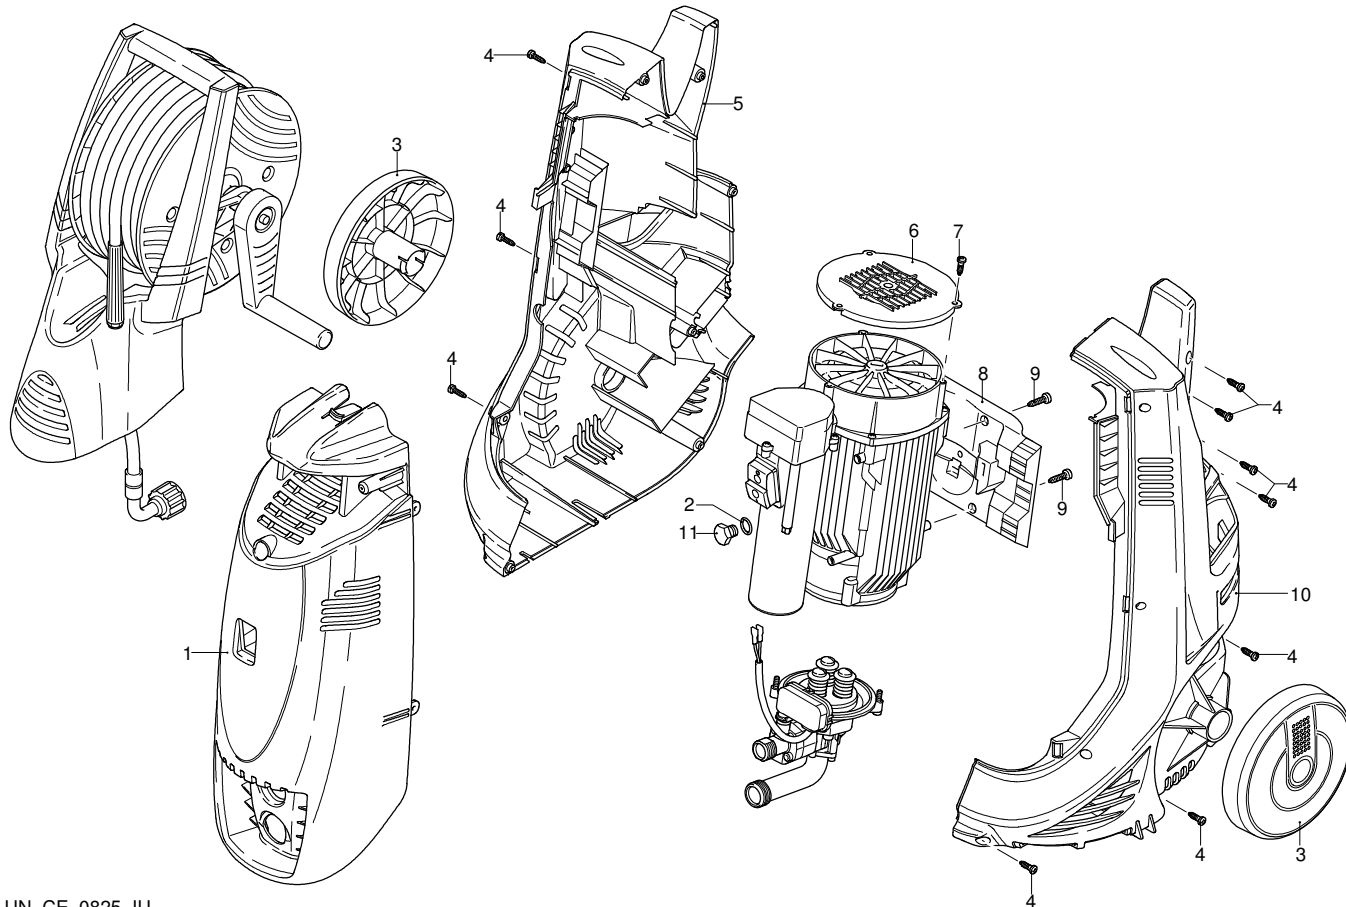

# Model HW 130 RLW

Version:

Serial number:

Code: **12425**

14/05/2012

Validity	Pos.	Code	Description	Q
	1	2860087	Green casing	1
	2	2000240	O-ring	1
	3	2440070	Wheel	2
	4	2100300	Screw	12
	5	2860030	Black casing	1
	6	1680190	Fan cowling	1
	7	1261570	Screw	3
	8	2860060	Bracket	1
	9	2440270	Screw	4
	10	2860020	Black casing	1
	11	1682420	Plug	1

# Model HW 130 RLW

Version:

Serial number:

Code: **12425**

14/05/2012

Validity	Pos.	Code	Description	Q
	1	1340260	Filter	1
	2	2100630	Fitting	1
	3	2101000	Screw	2
	4	2101450	Flange	1
	5	550350	O-ring	1
	6	2123	O-ring + head	1
	7	2109051	Valve	6
	8	850850	Screw	3
	9	880840	O-ring	3
	10	2560480	Bushing	1
	11	394280	O-ring	1
	12	1260760	Screw	4
	13	2021960	Fork	1
	14	2200140	Water seal	6
	15	2020040	Ring	3
	16	2021740	O-ring	3
	17	2020030	Bushing	3
	18	1683500	Oil seal	3
	19	2020120	Piston guide	1
	20	2200210	Screw	4
	21	2020150	Spring	3
	22	2020130	Piston	3
	23	2020140	Wobble plate	3
	24	1680680	O-ring	1
	25	2021570	Bearing	1
	26	2223	TSS pump assembly	1
	27	2256	Fitting assembly	1
	28	1461470	Fitting	1
	29	40086	Fitting	1
	30	3212	Fitting kit	1
	A	2577	Valve kit	1
	B	2734	Piston kit	1
	D	2687	Seal kit	1

# Model HW 130 RLW

Version:

Serial number:

Code: **12425**

14/05/2012

Validity	Pos.	Code	Description	Q
	1	40438	Hose reel assembly	1
	2	2360150	Lever	1
	3	2100300	Screw	1
	4	2100300	Screw	4
	5	2440490	Bracket	1
	6	2440500	Hub pin	1
	7	2560720	Screw	4
	8	2360230	Plate	1
	9	380420	Ring	2
	10	2620550	High pressure hose	1
	11	2440510	Hub pin	1
	12	391000	O-ring	2
	13	2440540	Fitting	1
	14	2360320	Ring	1
	15	2440480	Bracket	1
	16	820510	O-ring	1
	17	2360310	Fitting	1
	18	2860150	High pressure hose	1
	19	2360510	Guard	1
	20	2360460	Plate	1
	21	2440532	Handle	1
	22	2440290	Screw	2