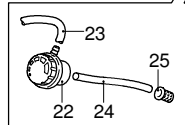

Validity	Pos.	Code	Description	Q
	1	2500046	Green casing	1
	2	2500340	Plug	1
	3	2500310	Knob	1
	4	2500050	Hook	1
	5	2500260	Casing insert	1
	6	1680880	Washer	2
	7	2500320	Wheel	2
	8	1260780	Screw	4
	9	2500100	Plate	1
	10	320350	Screw	4
	11	2100300	Screw	1
	12	2600100	Cable gland	1
	13	2100300	Screw	7
	15	2500130	Rubber foot	2
	16	880280	Screw	4
	17	2180300	Washer	4
	18	2500120	Axle	1
	19	2500110	Tank	1
	20	2500010	Base	1
	21	1342040	Fan cowling	1
	22	42113	Plug assembly	1
	23	2500330	Detergent hose	1
	24	2500330	Detergent hose	1
	25	2000230	Filter	1
	26	2509000	Base assembly	1