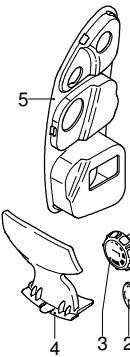

Validity	Pos.	Code	Description	Q
	1	2500046	Green casing	1
	2	2500340	Plug	1
	3	2500310	Knob	1
	4	2500050	Hook	1
	5	2500260	Casing insert	1
	6	1680880	Washer	2
	7	2500320	Wheel	2
	8	1260780	Screw	4
	9	2500100	Plate	1
	10	320350	Screw	4
	11	2100300	Screw	1
	12	2600100	Cable gland	1
	13	2100300	Screw	7
	15	2500130	Rubber foot	2
	16	880280	Screw	4
	17	2180300	Washer	4
	18	2500120	Axle	1
	19	2500110	Tank	1
	20	2500010	Base	1
	21	1342040	Fan cowling	1
	22	42113	Plug assembly	1
	23	2500330	Detergent hose	1
	24	2500330	Detergent hose	1
	25	2000230	Filter	1
	26	2509000	Base assembly	1