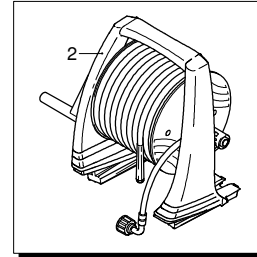

Model HW 131

Version:

Serial number:

Code: **12426**

10/01/2011

Validity	Pos.	Code	Description	Q
	1	1260300	Fan	1
	2	1340350	Oil seal	1
	3	1260760	Screw	4
	4	1340320	Shield	1
	5	1340340	Bearing	1
	6	1269100	Clamp	1
	7	1340780	Gasket	1
	8	1340480	Box	1
	9	1261560	Screw	4
	10	1263520	Capacitor	1
	11	1340280	Clamp	1
	12	1260810	Screw	1
	13	2320280	Switch	1
	16	1760450	Cable	1
	17	4919	Motor	1
	18	1340660	Rubber foot	1
	19	1340640	Ring nut	2
	20	1340650	Rubber foot	1

Model HW 131

Version:

Serial number:

Code: **12426**

10/01/2011

Validity	Pos.	Code	Description	Q
	1	2500020	Handle	1
	2	2509003	Hose reel assembly	1
	3	2360360	Screw	1
	4	2360150	Lever	1
	5	2100300	Screw	4
	6	2500060	Bracket	1
	7	2500360	Hub pin	1
	8	1681280	Screw	4
	9	2360230	Plate	2
	10	380420	Ring	2
	11	2500390	High pressure hose	1
	12	2360210	Hub pin	1
	13	390080	O-ring	2
	14	2360220	Fitting	1
	15	2360320	Ring	1
	16	2500070	Bracket	1
	17	820510	O-ring	1
	18	2360310	Fitting	1
	19	2360250	High pressure hose	1