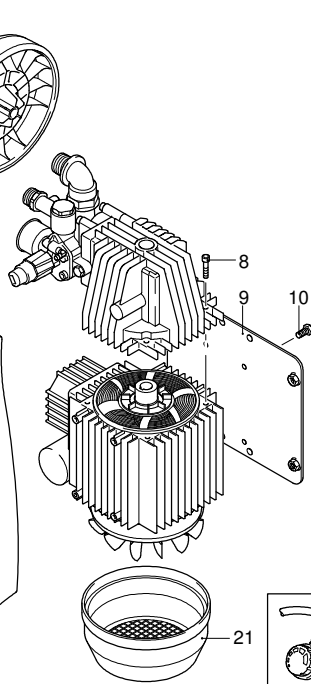

Model HW 131

Version:

Serial number:

Code: **12426**

10/01/2011

Validity	Pos.	Code	Description	Q
	1	2500046	Green casing	1
	2	2500340	Plug	1
	3	2500310	Knob	1
	4	2500050	Hook	1
	5	2500260	Casing insert	1
	6	1680880	Washer	2
	7	2500320	Wheel	2
	8	1260780	Screw	4
	9	2500100	Plate	1
	10	320350	Screw	4
	11	2100300	Screw	1
	12	2600100	Cable gland	1
	13	2100300	Screw	7
	15	2500130	Rubber foot	2
	16	880280	Screw	4
	17	2180300	Washer	4
	18	2500120	Axle	1
	19	2500110	Tank	1
	20	2500010	Base	1
	21	1342040	Fan cowling	1
	22	42113	Plug assembly	1
	23	2500330	Detergent hose	1
	24	2500330	Detergent hose	1
	25	2000230	Filter	1
	26	2509000	Base assembly	1