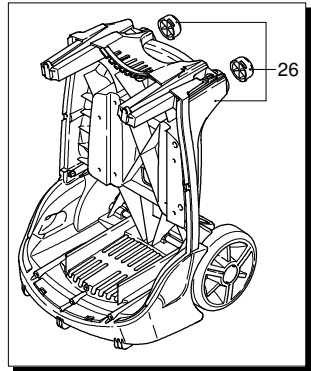

Model HW 131

Version:

Serial number:

Code: **12426**

10/01/2011

Validity	Pos.	Code	Description	Q
	1	2500046	Green casing	1
	2	2500340	Plug	1
	3	2500310	Knob	1
	4	2500050	Hook	1
	5	2500260	Casing insert	1
	6	1680880	Washer	2
	7	2500320	Wheel	2
	8	1260780	Screw	4
	9	2500100	Plate	1
	10	320350	Screw	4
	11	2100300	Screw	1
	12	2600100	Cable gland	1
	13	2100300	Screw	7
	15	2500130	Rubber foot	2
	16	880280	Screw	4
	17	2180300	Washer	4
	18	2500120	Axle	1
	19	2500110	Tank	1
	20	2500010	Base	1
	21	1342040	Fan cowling	1
	22	42113	Plug assembly	1
	23	2500330	Detergent hose	1
	24	2500330	Detergent hose	1
	25	2000230	Filter	1
	26	2509000	Base assembly	1