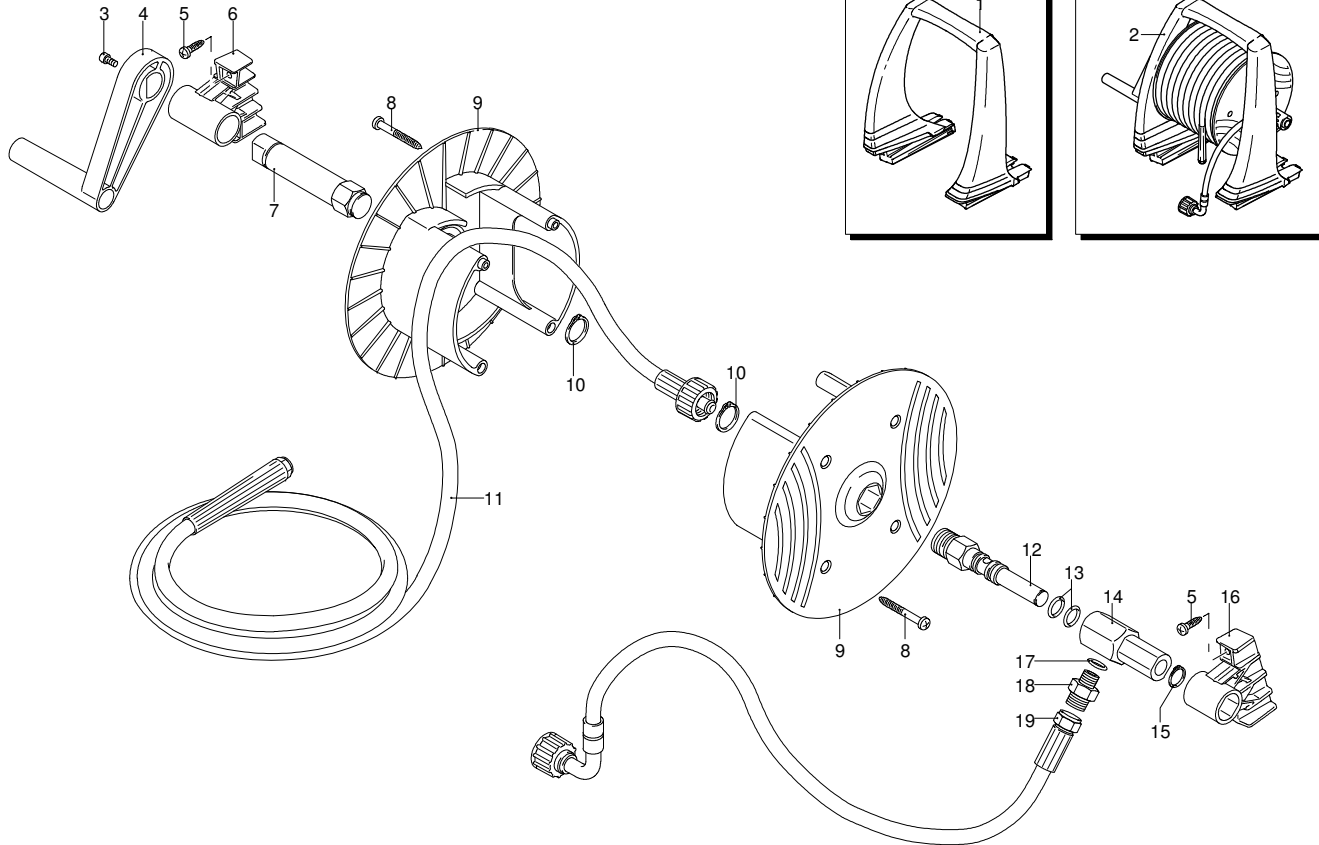

UN_CE_0621-AU

Model HW 131

Version:

Serial number:

Code: **12426**

10/01/2011

Validity	Pos.	Code	Description	Q
	69	1080190	O-ring	1
	70	2021900	Piston	1
	71	2500330	Detergent hose	1
	72	1080401	Ring	1
	73	1343450	Wobble plate	1
	74	1460190	Spring	1
	75	1343000	Wobble plate	1
	76	2500400	Insert	1
	77	1060120	Nut	1
	78	2500480	Screw	1
	79	2500210	Knob	1
	80	1343900	Plug	1
	81	880840	O-ring	1
	82	2180740	Ring nut	1
	83	2500280	Extension	1
	84	480560	O-ring	1
	85	2500200	Fitting	1
	86	42391	Head assembly	1
	87	42520	Valve kit adjustment	1
	88	3212	Fitting kit	1
A	1880		Valve kit	1
B	2623		Piston kit	1
C	1876		Oil seal kit	1
E	2624		Water seal kit	1
F	2767		Gasket kit	1

Model HW 131

Version:

Serial number:

Code: **12426**

10/01/2011

Validity	Pos.	Code	Description	Q
	1	1260300	Fan	1
	2	1340350	Oil seal	1
	3	1260760	Screw	4
	4	1340320	Shield	1
	5	1340340	Bearing	1
	6	1269100	Clamp	1
	7	1340780	Gasket	1
	8	1340480	Box	1
	9	1261560	Screw	4
	10	1263520	Capacitor	1
	11	1340280	Clamp	1
	12	1260810	Screw	1
	13	2320280	Switch	1
	16	1760450	Cable	1
	17	4919	Motor	1
	18	1340660	Rubber foot	1
	19	1340640	Ring nut	2
	20	1340650	Rubber foot	1

Model HW 131

Version:

Serial number:

Code: **12426**

10/01/2011

Validity	Pos.	Code	Description	Q
	1	2500020	Handle	1
	2	2509003	Hose reel assembly	1
	3	2360360	Screw	1
	4	2360150	Lever	1
	5	2100300	Screw	4
	6	2500060	Bracket	1
	7	2500360	Hub pin	1
	8	1681280	Screw	4
	9	2360230	Plate	2
	10	380420	Ring	2
	11	2500390	High pressure hose	1
	12	2360210	Hub pin	1
	13	390080	O-ring	2
	14	2360220	Fitting	1
	15	2360320	Ring	1
	16	2500070	Bracket	1
	17	820510	O-ring	1
	18	2360310	Fitting	1
	19	2360250	High pressure hose	1