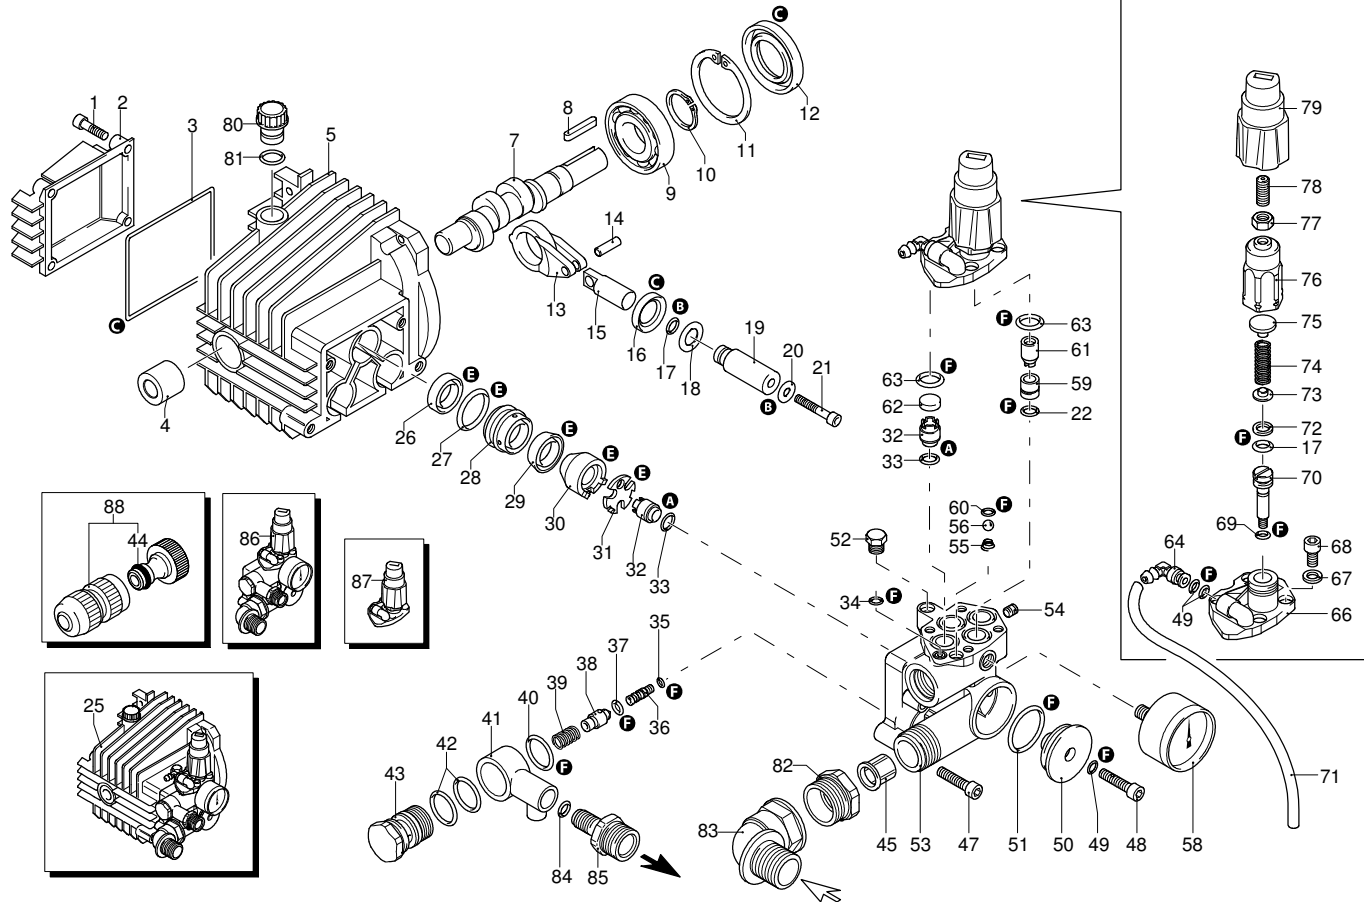

UN_CE_0621-AU

Model HW 131

Version:

Serial number:

Code: **12426**

10/01/2011

Validity	Pos.	Code	Description	Q
	69	1080190	O-ring	1
	70	2021900	Piston	1
	71	2500330	Detergent hose	1
	72	1080401	Ring	1
	73	1343450	Wobble plate	1
	74	1460190	Spring	1
	75	1343000	Wobble plate	1
	76	2500400	Insert	1
	77	1060120	Nut	1
	78	2500480	Screw	1
	79	2500210	Knob	1
	80	1343900	Plug	1
	81	880840	O-ring	1
	82	2180740	Ring nut	1
	83	2500280	Extension	1
	84	480560	O-ring	1
	85	2500200	Fitting	1
	86	42391	Head assembly	1
	87	42520	Valve kit adjustment	1
	88	3212	Fitting kit	1
A	1880		Valve kit	1
B	2623		Piston kit	1
C	1876		Oil seal kit	1
E	2624		Water seal kit	1
F	2767		Gasket kit	1

Model HW 131

Version:

Serial number:

Code: **12426**

10/01/2011

Validity	Pos.	Code	Description	Q
	1	2500020	Handle	1
	2	2509003	Hose reel assembly	1
	3	2360360	Screw	1
	4	2360150	Lever	1
	5	2100300	Screw	4
	6	2500060	Bracket	1
	7	2500360	Hub pin	1
	8	1681280	Screw	4
	9	2360230	Plate	2
	10	380420	Ring	2
	11	2500390	High pressure hose	1
	12	2360210	Hub pin	1
	13	390080	O-ring	2
	14	2360220	Fitting	1
	15	2360320	Ring	1
	16	2500070	Bracket	1
	17	820510	O-ring	1
	18	2360310	Fitting	1
	19	2360250	High pressure hose	1