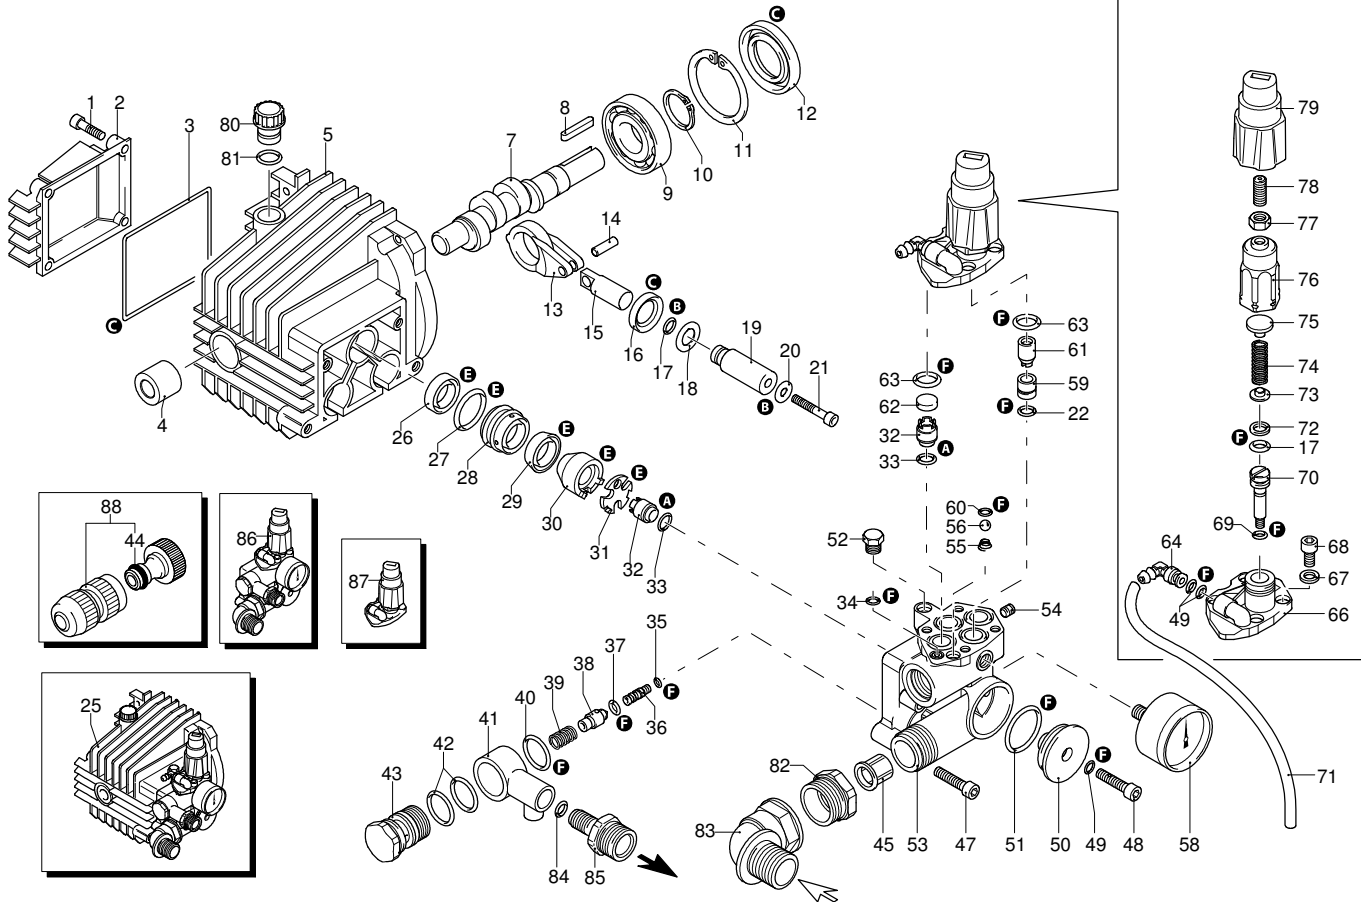

Model HW 131

Version:

Serial number:

Code: **12426**

10/01/2011

Validity	Pos.	Code	Description	Q
	1	1260780	Screw	4
	2	1344060	Cover	1
	3	1040710	O-ring	1
	4	1260050	Bushing	1
	5	1344050	Pump body	1
	7	1340170	Shaft	1
	8	880111	Key	1
	9	1341070	Bearing	1
	10	480890	Ring	1
	11	111120	Ring	1
	12	1341080	Oil seal	1
	13	1340060	Connecting-rod	3
	14	1340080	Pin	3
	15	1340070	Pin	3
	16	1260460	Oil seal	3
	17	600180	O-ring	4
	18	1341010	Plate	3
	19	1342740	Piston	3
	20	1341020	Washer	3
	21	850670	Screw	3
	22	600180	O-ring	1
	25	1349265	Pump assembly	1
	26	1260440	Water seal	3
	27	770260	O-ring	3
	28	1342730	Piston guide	3
	29	1342760	Gasket	3
	30	1342720	Ring	3
	31	1342750	Plate	3
	32	1349053	Valve	6
	33	800560	O-ring	6
	34	390341	O-ring	1
	35	1343110	O-ring	1
	36	1342710	Nozzle	1
	37	1460430	O-ring	1
	38	1460260	Piston	1
	39	1540140	Spring	1
	40	880270	O-ring	1
	41	1560090	Fitting	1
	42	770570	O-ring	2
	43	2500190	Plug	1
	44	1461470	Fitting	1
	45	1340260	Filter	1
	47	881470	Screw	4
	48	680700	Screw	1
	49	480480	O-ring	3
	50	1340190	Cover	1
	51	780050	O-ring	1
	52	620301	Plug	1
	53	1342670	Head	1
	54	851100	Screw	1
	55	1250270	Spring	1
	56	1250280	Ball	1
	58	3226	Pressure gauge	1
	59	1342700	Seat	1
	60	1460430	O-ring	1
	61	1460150	Piston	1
	62	1343810	Plug	3
	63	740290	O-ring	4
	64	1260670	Fitting	1
	66	1342680	Cover	1
	67	1381550	Washer	4
	68	1343510	Screw	4