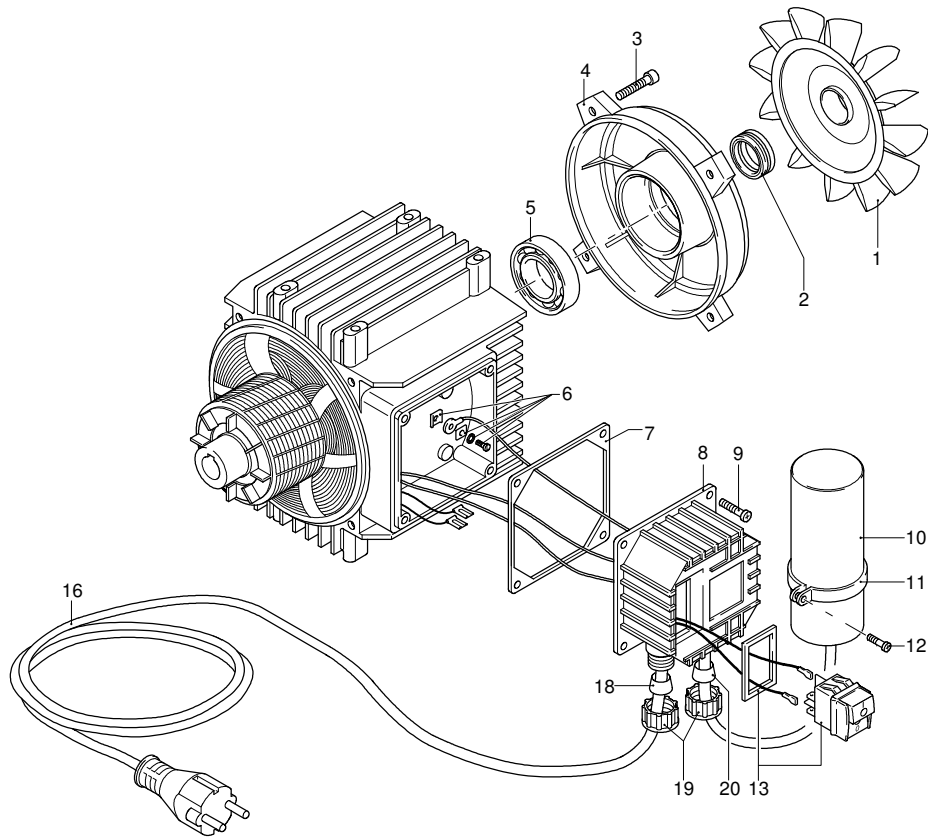

UN_CE_0621-AU

Model HW 131

Version:

Serial number:

Code: **12426**

10/01/2011

Validity	Pos.	Code	Description	Q
	69	1080190	O-ring	1
	70	2021900	Piston	1
	71	2500330	Detergent hose	1
	72	1080401	Ring	1
	73	1343450	Wobble plate	1
	74	1460190	Spring	1
	75	1343000	Wobble plate	1
	76	2500400	Insert	1
	77	1060120	Nut	1
	78	2500480	Screw	1
	79	2500210	Knob	1
	80	1343900	Plug	1
	81	880840	O-ring	1
	82	2180740	Ring nut	1
	83	2500280	Extension	1
	84	480560	O-ring	1
	85	2500200	Fitting	1
	86	42391	Head assembly	1
	87	42520	Valve kit adjustment	1
	88	3212	Fitting kit	1
A	1880		Valve kit	1
B	2623		Piston kit	1
C	1876		Oil seal kit	1
E	2624		Water seal kit	1
F	2767		Gasket kit	1

Model HW 131

Version:

Serial number:

Code: **12426**

10/01/2011

Validity	Pos.	Code	Description	Q
	1	1260300	Fan	1
	2	1340350	Oil seal	1
	3	1260760	Screw	4
	4	1340320	Shield	1
	5	1340340	Bearing	1
	6	1269100	Clamp	1
	7	1340780	Gasket	1
	8	1340480	Box	1
	9	1261560	Screw	4
	10	1263520	Capacitor	1
	11	1340280	Clamp	1
	12	1260810	Screw	1
	13	2320280	Switch	1
	16	1760450	Cable	1
	17	4919	Motor	1
	18	1340660	Rubber foot	1
	19	1340640	Ring nut	2
	20	1340650	Rubber foot	1

Model HW 131

Version:

Serial number:

Code: **12426**

10/01/2011

Validity	Pos.	Code	Description	Q
	1	2500020	Handle	1
	2	2509003	Hose reel assembly	1
	3	2360360	Screw	1
	4	2360150	Lever	1
	5	2100300	Screw	4
	6	2500060	Bracket	1
	7	2500360	Hub pin	1
	8	1681280	Screw	4
	9	2360230	Plate	2
	10	380420	Ring	2
	11	2500390	High pressure hose	1
	12	2360210	Hub pin	1
	13	390080	O-ring	2
	14	2360220	Fitting	1
	15	2360320	Ring	1
	16	2500070	Bracket	1
	17	820510	O-ring	1
	18	2360310	Fitting	1
	19	2360250	High pressure hose	1