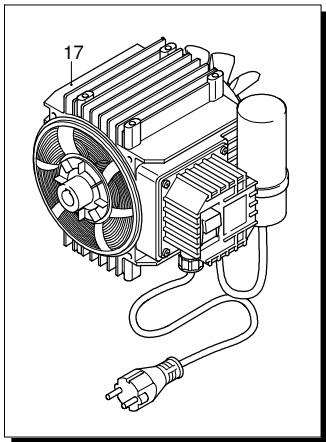

UN_CE_0621-AU

Model HW 131

Version:

Serial number:

Code: **12426**

10/01/2011

Validity	Pos.	Code	Description	Q
	69	1080190	O-ring	1
	70	2021900	Piston	1
	71	2500330	Detergent hose	1
	72	1080401	Ring	1
	73	1343450	Wobble plate	1
	74	1460190	Spring	1
	75	1343000	Wobble plate	1
	76	2500400	Insert	1
	77	1060120	Nut	1
	78	2500480	Screw	1
	79	2500210	Knob	1
	80	1343900	Plug	1
	81	880840	O-ring	1
	82	2180740	Ring nut	1
	83	2500280	Extension	1
	84	480560	O-ring	1
	85	2500200	Fitting	1
	86	42391	Head assembly	1
	87	42520	Valve kit adjustment	1
	88	3212	Fitting kit	1
A	1880		Valve kit	1
B	2623		Piston kit	1
C	1876		Oil seal kit	1
E	2624		Water seal kit	1
F	2767		Gasket kit	1

Model HW 131

Version:

Serial number:

Code: **12426**

10/01/2011

Validity	Pos.	Code	Description	Q
	1	1260300	Fan	1
	2	1340350	Oil seal	1
	3	1260760	Screw	4
	4	1340320	Shield	1
	5	1340340	Bearing	1
	6	1269100	Clamp	1
	7	1340780	Gasket	1
	8	1340480	Box	1
	9	1261560	Screw	4
	10	1263520	Capacitor	1
	11	1340280	Clamp	1
	12	1260810	Screw	1
	13	2320280	Switch	1
	16	1760450	Cable	1
	17	4919	Motor	1
	18	1340660	Rubber foot	1
	19	1340640	Ring nut	2
	20	1340650	Rubber foot	1

Model HW 131

Version:

Serial number:

Code: **12426**

10/01/2011

Validity	Pos.	Code	Description	Q
	1	2500020	Handle	1
	2	2509003	Hose reel assembly	1
	3	2360360	Screw	1
	4	2360150	Lever	1
	5	2100300	Screw	4
	6	2500060	Bracket	1
	7	2500360	Hub pin	1
	8	1681280	Screw	4
	9	2360230	Plate	2
	10	380420	Ring	2
	11	2500390	High pressure hose	1
	12	2360210	Hub pin	1
	13	390080	O-ring	2
	14	2360220	Fitting	1
	15	2360320	Ring	1
	16	2500070	Bracket	1
	17	820510	O-ring	1
	18	2360310	Fitting	1
	19	2360250	High pressure hose	1