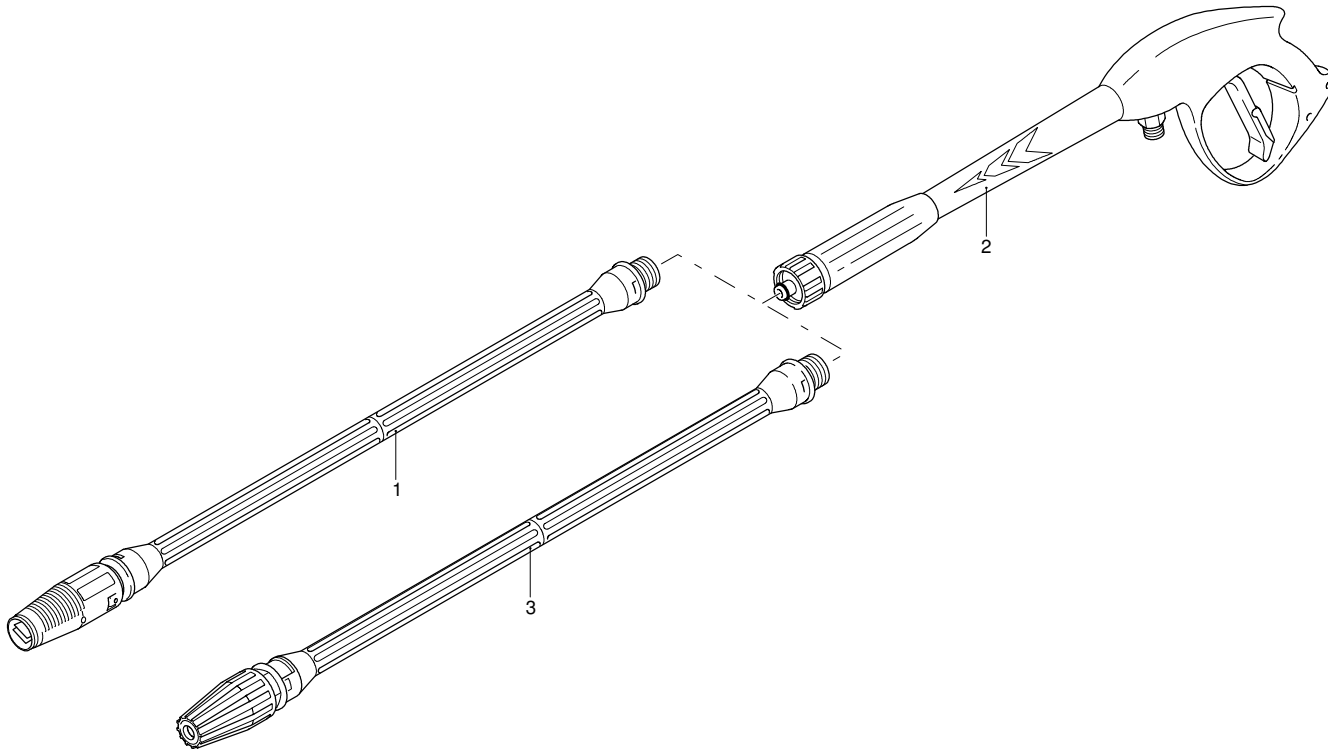

Model HW 131

Version:

Serial number:

Code: **12426**

10/01/2011

Validity	Pos.	Code	Description	Q
	1	2500020	Handle	1
	2	2509003	Hose reel assembly	1
	3	2360360	Screw	1
	4	2360150	Lever	1
	5	2100300	Screw	4
	6	2500060	Bracket	1
	7	2500360	Hub pin	1
	8	1681280	Screw	4
	9	2360230	Plate	2
	10	380420	Ring	2
	11	2500390	High pressure hose	1
	12	2360210	Hub pin	1
	13	390080	O-ring	2
	14	2360220	Fitting	1
	15	2360320	Ring	1
	16	2500070	Bracket	1
	17	820510	O-ring	1
	18	2360310	Fitting	1
	19	2360250	High pressure hose	1

Model HW 131

Version:

Serial number:

Code: **12426**

10/01/2011

Validity	Pos.	Code	Description	Q
	1	40030	Lance+lance head	1
	2	40925	Gun	1
	3	40169	Lance+rotopower	1