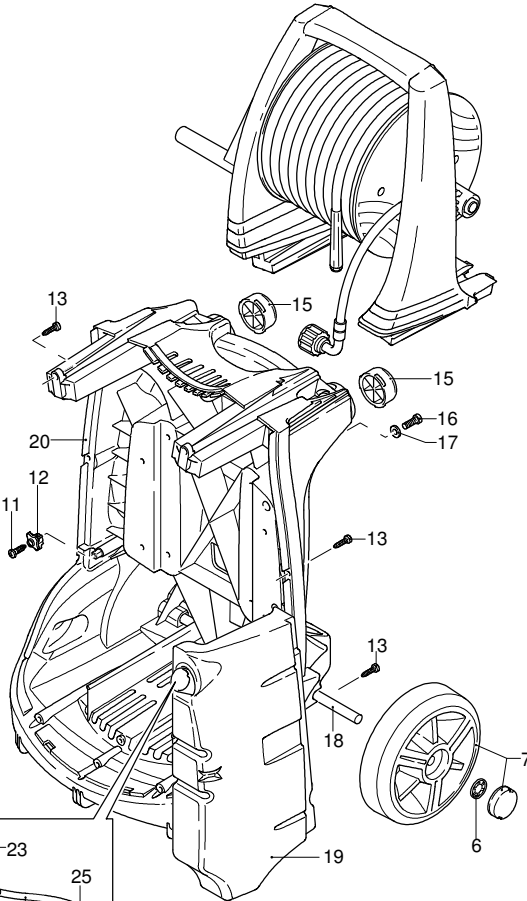

Validity	Pos.	Code	Description	Q
	1	2500046	Green casing	1
	2	2500340	Plug	1
	3	2500310	Knob	1
	4	2500050	Hook	1
	5	2500260	Casing insert	1
	6	1680880	Washer	2
	7	2500320	Wheel	2
	8	1260780	Screw	4
	9	2500100	Plate	1
	10	320350	Screw	4
	11	2100300	Screw	1
	12	2600100	Cable gland	1
	13	2100300	Screw	7
	15	2500130	Rubber foot	2
	16	880280	Screw	4
	17	2180300	Washer	4
	18	2500120	Axle	1
	19	2500110	Tank	1
	20	2500010	Base	1
	21	1342040	Fan cowling	1
	22	42113	Plug assembly	1
	23	2500330	Detergent hose	1
	24	2500330	Detergent hose	1
	25	2000230	Filter	1
	26	2509000	Base assembly	1