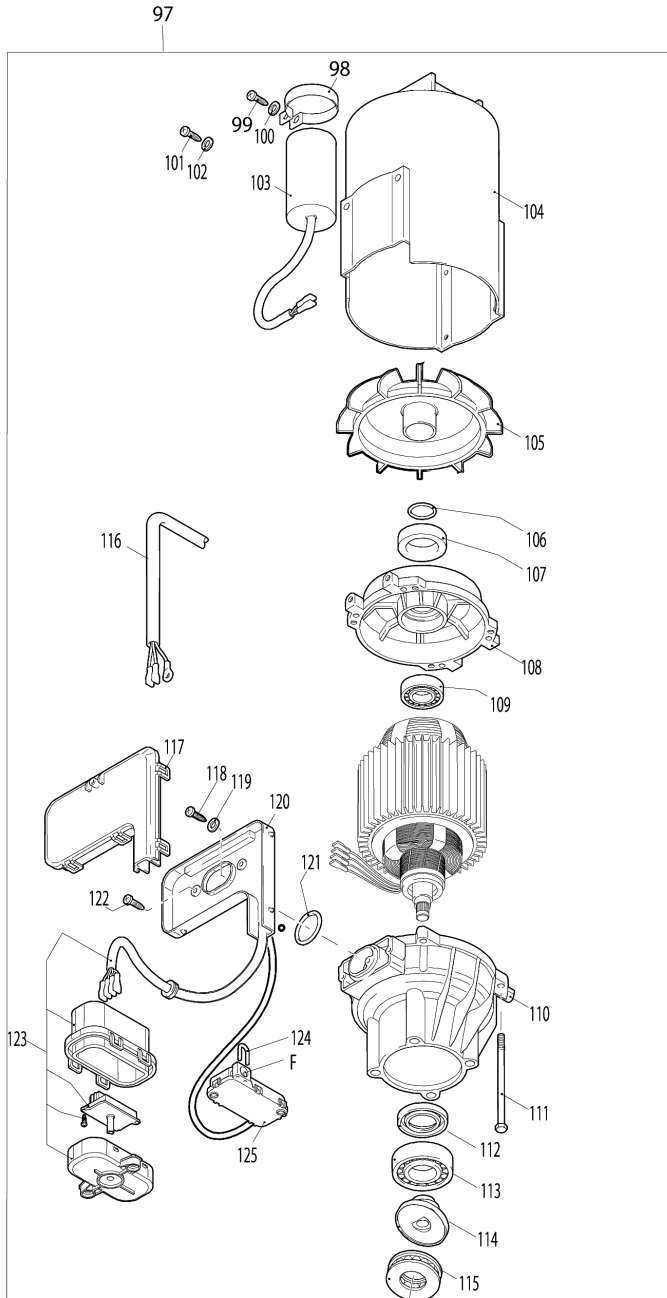

Model No.HW140 HIGH PRESSURE WASHER

Model No.HW140 HIGH PRESSURE WASHER

Model No.HW140 HIGH PRESSURE WASHER

Model No.HW140 HIGH PRESSURE WASHER

Item	Parts No.	Description	I/C	Qty	New/Old	Opt. 1	Opt. 2	Note
001	609042581	HOSE REEL ASSEMBLY		1				
D10		INC. 2-29						
002	609580330	PAN HEAD SCREW M5X40		2				
003	609470390	FLAT WASHER 5		2				
004	609100300	TAPPING SCREW 5X16		1				
005	609580150	HOSE REEL BRACKET L OUTSIDE		1				
006	609480890	RETAINING RING S-17		1				
007	609600220	REEL AXLE LEFT OUTSIDE		1				
008	609390080	O-RING 11.91X2.62		1				
009	609390080	O-RING 11.91X2.62		1				
010	609580340	REEL AXLE LEFT INSIDE		1				
011	609580160	HOSE REEL BRACKET INSIDE		1				
012	609480640	NYLON INSERT HEX.LOCK NUT M5		2				
013	609021780	TAPPING SCREW 4X32		4				
014	609360230	HOSE REEL DRUM HARF		1				
015	609380420	RETAINING RING S-22		1				
016	609580120	HOSE REEL EXTENSION SPACER		2				
017	609380420	RETAINING RING S-22		1				
018	609360230	HOSE REEL DRUM HARF		1				
019	609021780	TAPPING SCREW 4X32		4				
020	609480640	NYLON INSERT HEX.LOCK NUT M5		2				
021	609580160	HOSE REEL BRACKET INSIDE		1				
022	609580350	REEL AXLE LEFT		1				
023	609580130	HOSE REEL LOCK		1				
024	609580140	HOSE REEL BRACKET R OUTSIDE		1				
025	609470390	FLAT WASHER 5		2				
026	609580330	PAN HEAD SCREW M5X40		2				
027	609100300	TAPPING SCREW 5X16		1				
028	609360360	HEX SOCKET BOLT M5X10		1				
029	609360150	REEL HANDLE		1				
030	609580080	PIPE FRAME UPPER		1				
031	609580180	GRIP COVER UPPER		2				
032	609580090	GRIP COVER LOWER		2				
033	609100300	TAPPING SCREW 5X16		4				
034	609050019	KNOB NUT M6		2				
035	609050037	HEX BOLT M6X40		2				
036	609820510	O-RING 10.82X1.78		1				
037	609600260	FITTING		1				
038	609580360	HIGH PRESSURE HOSE 0.6M ASSY		1				
039	609083550	HIGH PRESSURE HOSE 10M ASSY		1				
040	609580020	FRONT HOUSING UPPER MAKITA		1				
041	609100300	TAPPING SCREW 5X16		2				