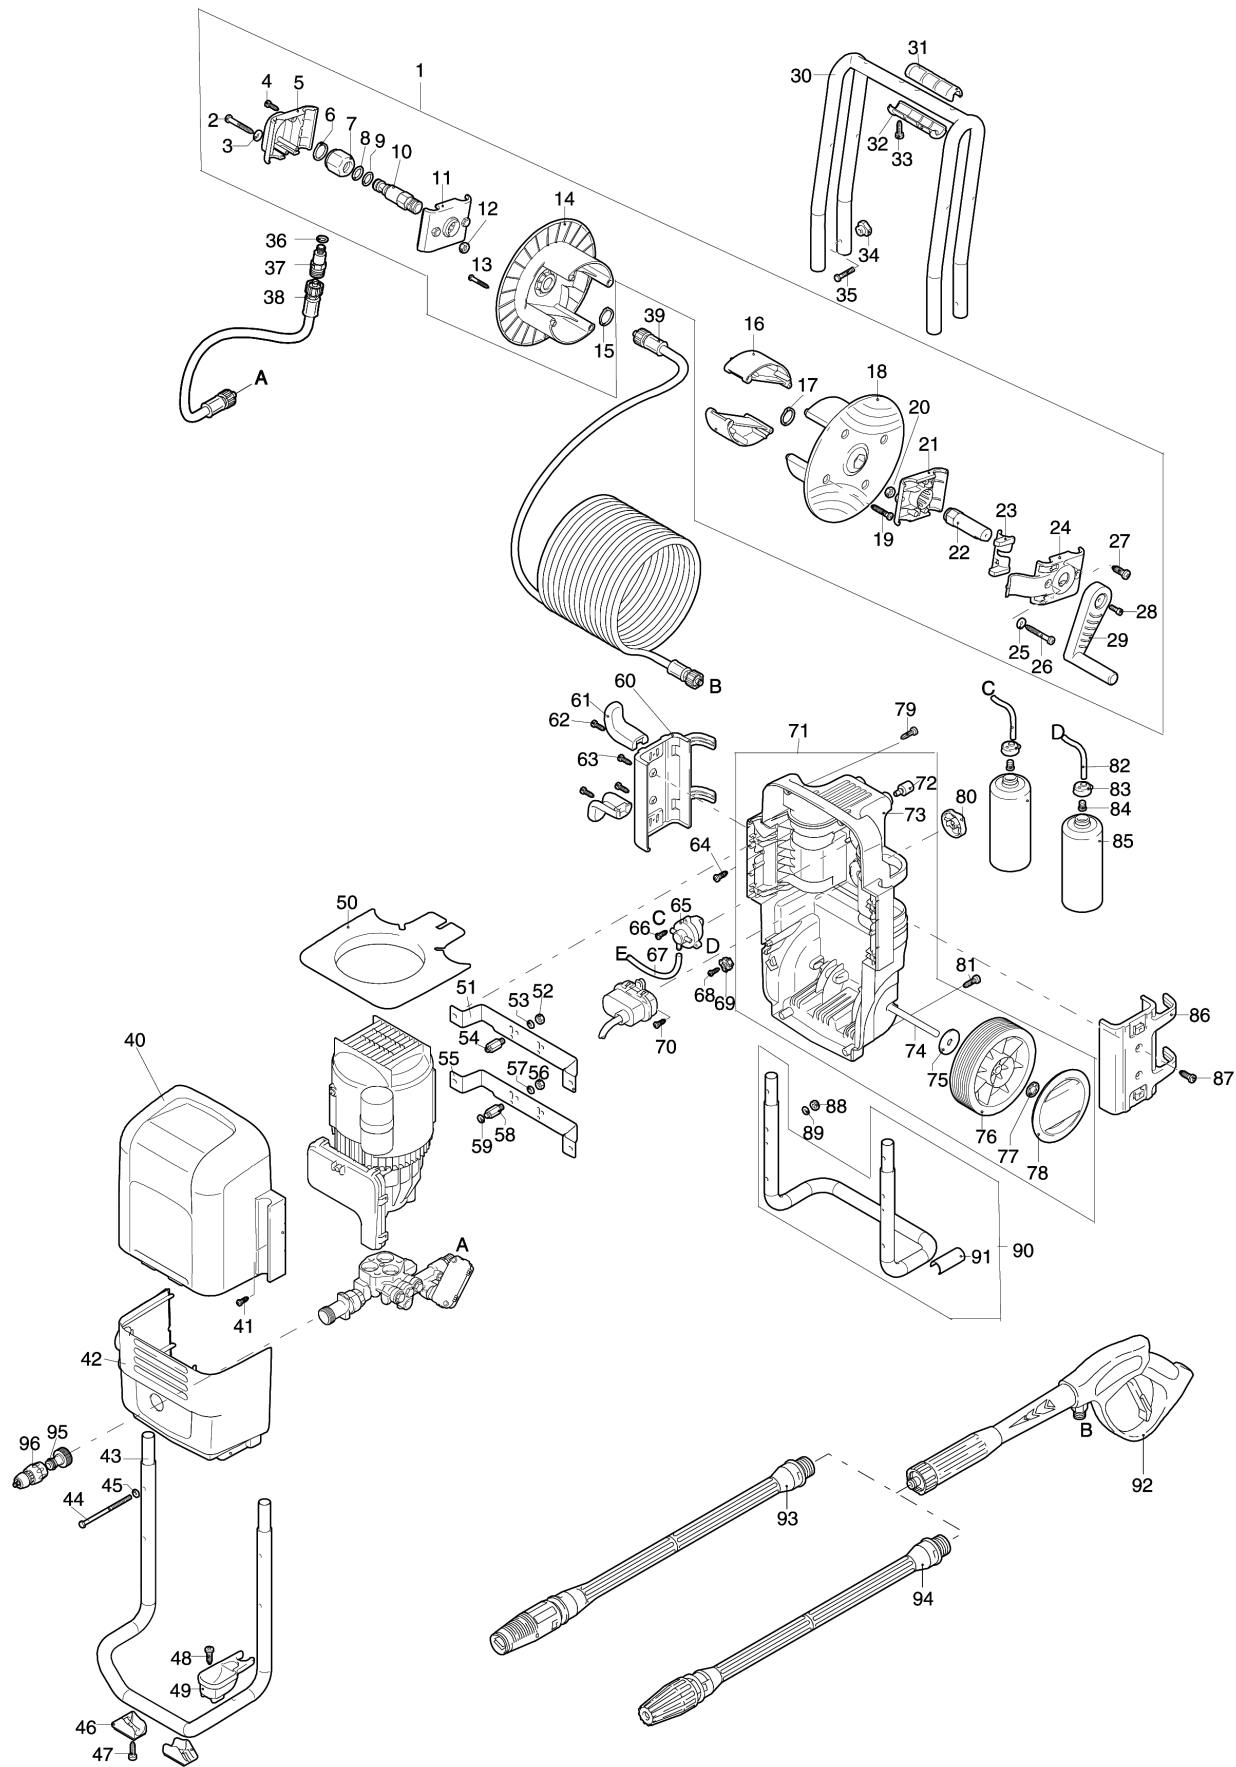

Model No.HW140 HIGH PRESSURE WASHER