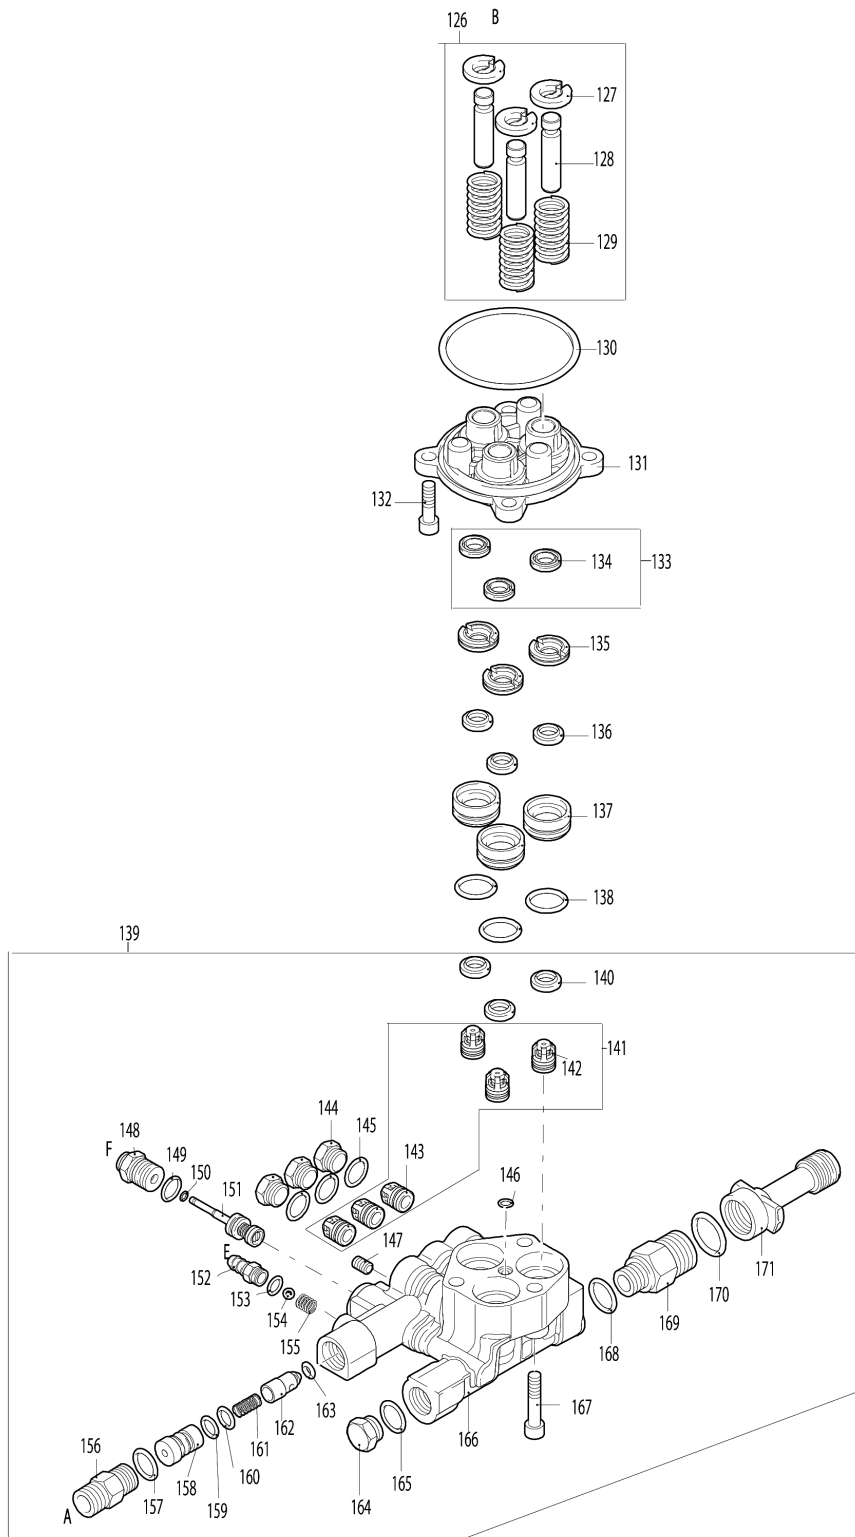

Model No.HW140 HIGH PRESSURE WASHER

Model No.HW140 HIGH PRESSURE WASHER

Item	Parts No.	Description	I/C	Qty	New/Old	Opt. 1	Opt. 2	Note
001	609042581	HOSE REEL ASSEMBLY		1				
D10		INC. 2-29						
002	609580330	PAN HEAD SCREW M5X40		2				
003	609470390	FLAT WASHER 5		2				
004	609100300	TAPPING SCREW 5X16		1				
005	609580150	HOSE REEL BRACKET L OUTSIDE		1				
006	609480890	RETAINING RING S-17		1				
007	609600220	REEL AXLE LEFT OUTSIDE		1				
008	609390080	O-RING 11.91X2.62		1				
009	609390080	O-RING 11.91X2.62		1				
010	609580340	REEL AXLE LEFT INSIDE		1				
011	609580160	HOSE REEL BRACKET INSIDE		1				
012	609480640	NYLON INSERT HEX.LOCK NUT M5		2				
013	609021780	TAPPING SCREW 4X32		4				
014	609360230	HOSE REEL DRUM HARF		1				
015	609380420	RETAINING RING S-22		1				
016	609580120	HOSE REEL EXTENSION SPACER		2				
017	609380420	RETAINING RING S-22		1				
018	609360230	HOSE REEL DRUM HARF		1				
019	609021780	TAPPING SCREW 4X32		4				
020	609480640	NYLON INSERT HEX.LOCK NUT M5		2				
021	609580160	HOSE REEL BRACKET INSIDE		1				
022	609580350	REEL AXLE LEFT		1				
023	609580130	HOSE REEL LOCK		1				
024	609580140	HOSE REEL BRACKET R OUTSIDE		1				
025	609470390	FLAT WASHER 5		2				
026	609580330	PAN HEAD SCREW M5X40		2				
027	609100300	TAPPING SCREW 5X16		1				
028	609360360	HEX SOCKET BOLT M5X10		1				
029	609360150	REEL HANDLE		1				
030	609580080	PIPE FRAME UPPER		1				
031	609580180	GRIP COVER UPPER		2				
032	609580090	GRIP COVER LOWER		2				
033	609100300	TAPPING SCREW 5X16		4				
034	609050019	KNOB NUT M6		2				
035	609050037	HEX BOLT M6X40		2				
036	609820510	O-RING 10.82X1.78		1				
037	609600260	FITTING		1				
038	609580360	HIGH PRESSURE HOSE 0.6M ASSY		1				
039	609083550	HIGH PRESSURE HOSE 10M ASSY		1				
040	609580020	FRONT HOUSING UPPER MAKITA		1				
041	609100300	TAPPING SCREW 5X16		2				

Please order the parts with part number.

Print Date 25/10/2023