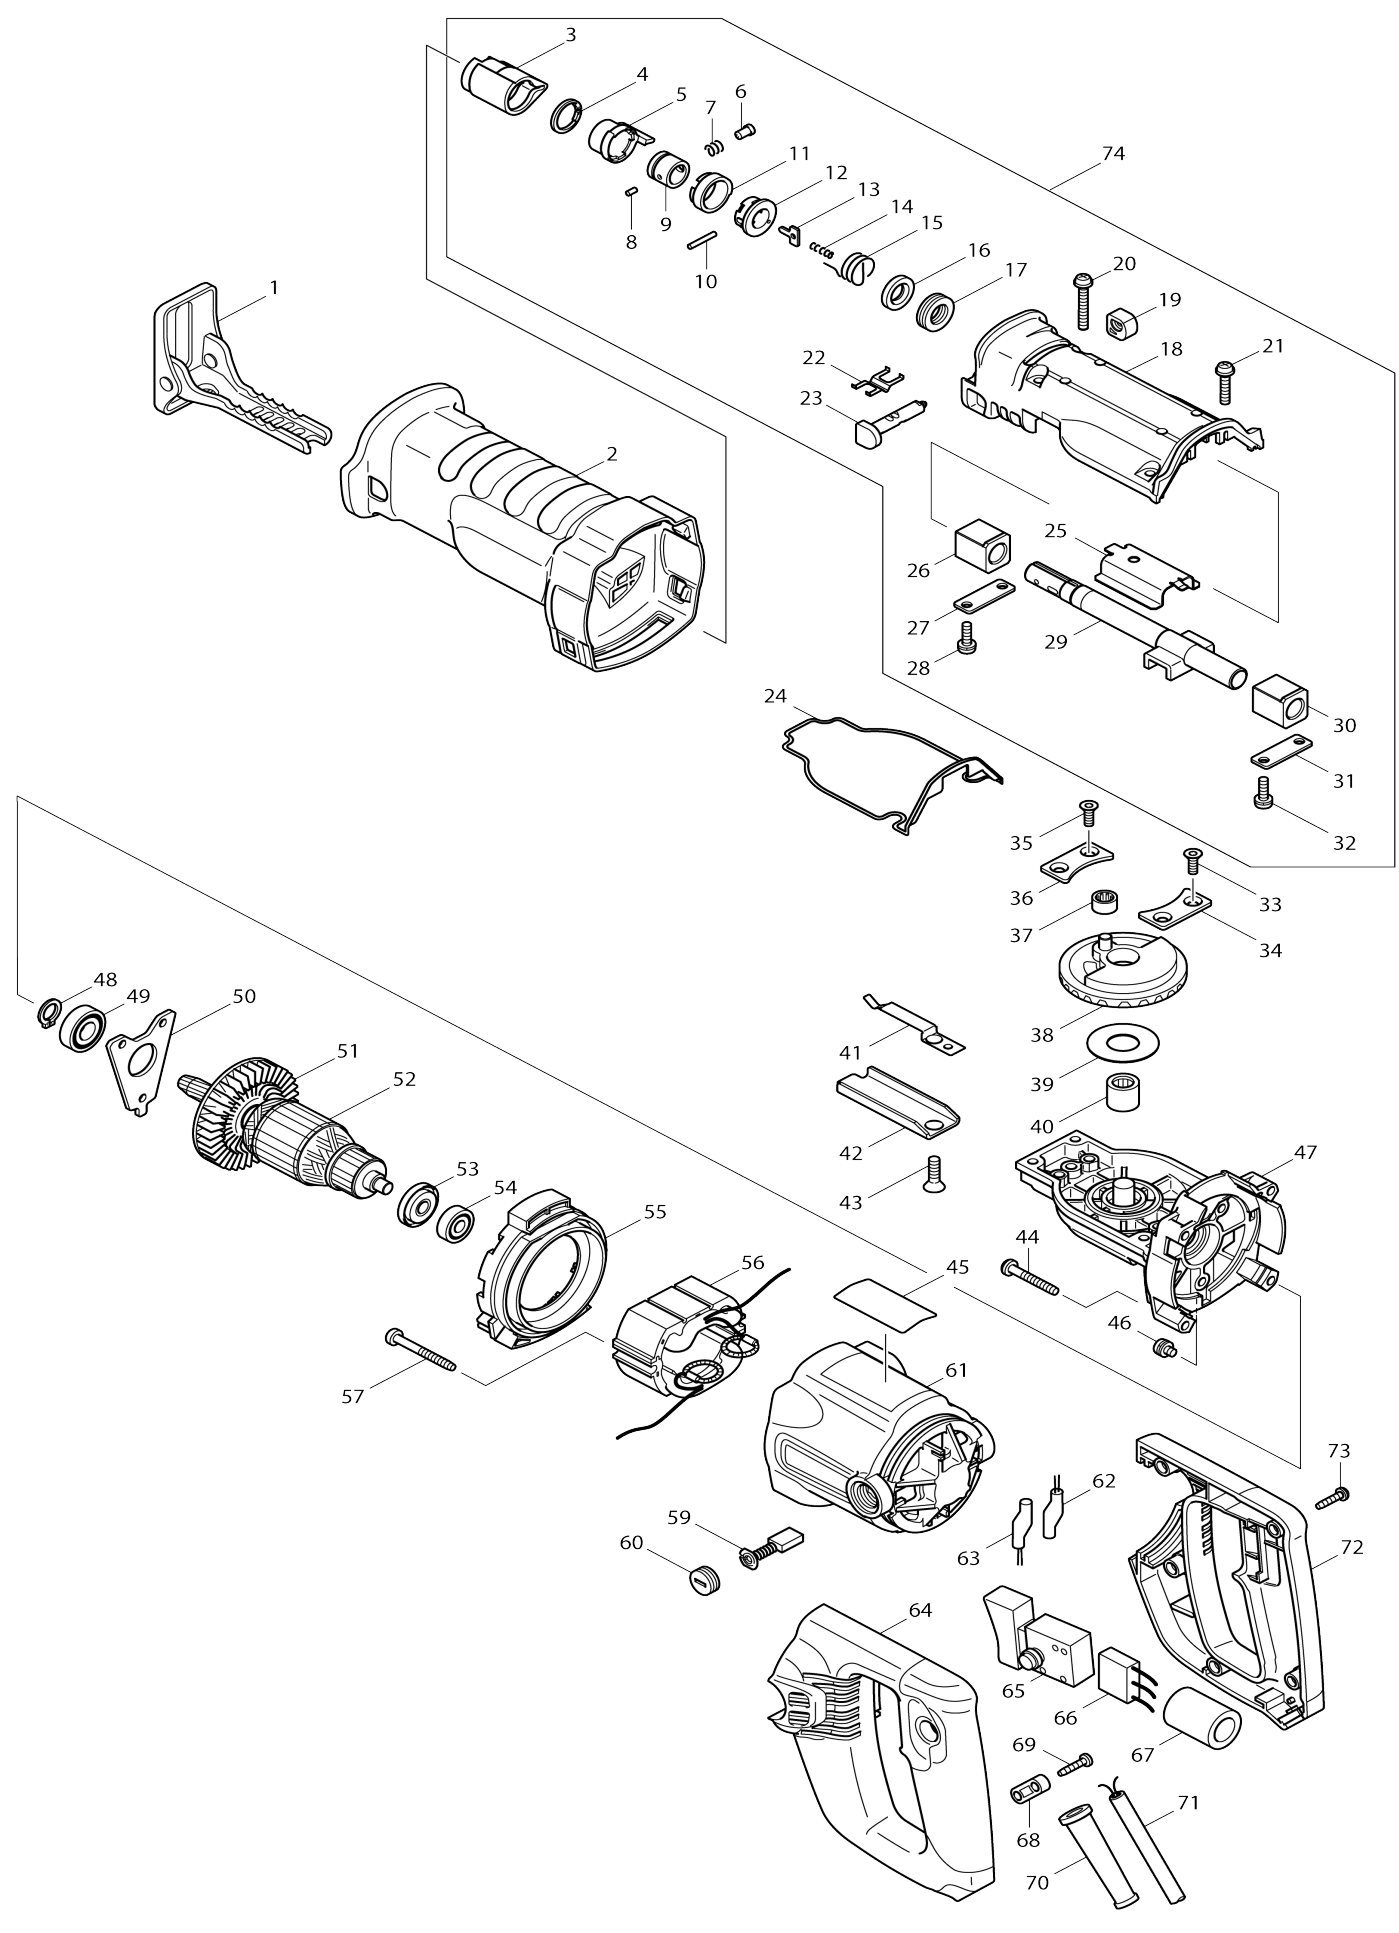

Model No. JR3050T RECIPRO SAW

Model No.JR3050T RECIPRO SAW

Item No.	Parts No.	Description	Interchangability	Q'ty	New/Old	Note1	Note2
001	165396-7	SHOE		1			
002	421892-8	INSULATION COVER		1			
003	421894-4	PROTECTOR		1	*		
003-1	424147-0	PROTECTOR	S	1			
004	961078-7	RETAINING RING (EXT) S-18		1	*		
004-1	257952-8	RETAINING RING (EXT) 18	S	1	*		
004-2	257430-8	RETAINING RING(EXT)18	S	1			
005	310160-3	DRIVING SLEEVE		1	*		
005-1	310160-3	DRIVING SLEEVE	O	1	*		
005-2	310285-3	DRIVING SLEEVE	S	1			
006	256471-1	SHOULDER PIN 5		1	*		
006-1	256492-3	SHOULDER PIN 5	<	1			
007	233345-3	COMPRESSION SPRING 6		1			
008	268094-3	PIN 3		1			
009	331639-1	GUIDE SLEEVE		1	*		
009-1	331720-8	GUIDE SLEEVE	S	1	*		
009-2	327043-0	GUIDE SLEEVE	S	1			
010	256158-5	PIN 3		1			
011	417791-0	DRIVING SLEEVE GUIDE		1			
012	418311-3	SLEEVE		1			
013	345214-7	PUSH PLATE		1			
014	233025-1	COMPRESSION SPRING 2		1			
015	231662-5	TORSION SPRING 17		1	*		
015-1	231687-9	TORSION SPRING 17	<	1			
016	213151-2	OIL SEAL 14		1			
017	213174-0	X RING 14		1			
018	154499-2	GEAR HOUSING COVER COMPLETE		1			
D10		INC. 16,17					
019	418806-6	CAP		1			
020	911258-5	PAN HEAD SCREW M5X35		2			
021	911243-8	PAN HEAD SCREW M5X25		2			
022	232221-8	LEAF SPRING A		1			
023	162236-0	SHIFT BUTTON		1			
024	421893-6	SEAL RING		1			
025	345480-6	SLIDE PLATE		1			
026	214169-6	PLANE BEARING 14		1			
027	341462-6	PLATE		1			
028	911225-0	PAN HEAD SCREW M5X16		2			
029	168405-1	SLIDER		1	*		
029-1	154788-5	SLIDER COMPLETE	O	1	*		
029-2	168405-1	SLIDER	O	1	*		
029-3	168405-1	SLIDER	O	1			
030	214169-6	PLANE BEARING 14		1			
031	341462-6	PLATE		1			
032	911225-0	PAN HEAD SCREW M5X16		2			
033	265148-7	TORX SOCKET HEAD SCREW M5X14		2			