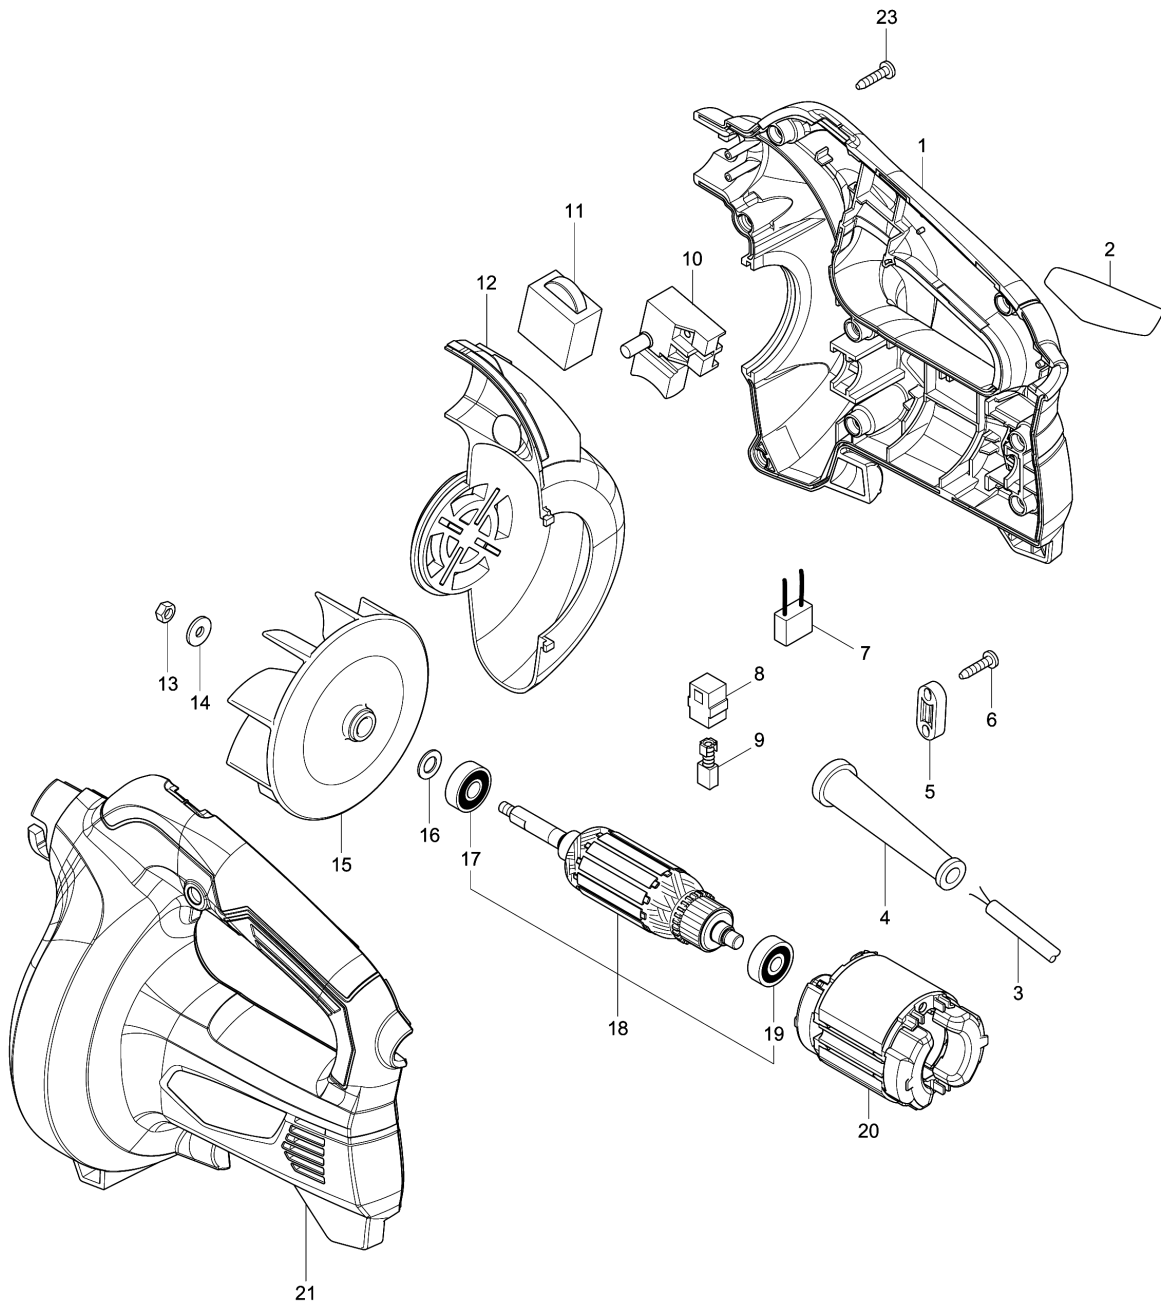

Model No.M4000 BLOWER

Model No.M4000 BLOWER

Item	Parts No.	Description	I/C	Qty	New/Old	Opt. 1	Opt. 2	Note
001	183A92-1	HOUSING SET		1	*			
D10		INC. 21			*			
001-1	183B73-1	HOUSING SET	<	1				
D10		INC. 21						
002	850V68-6	M4000 NAME PLATE		1				
003	665383-1	POWER SUPPLY CORD 1.0-2-2.0		1	*			
003-1	695556-2	POWER SUPPLY CORD 1.0-2-2.0	O	1	*			
003-2	665383-1	POWER SUPPLY CORD 1.0-2-2.0	O	1				
004	682569-2	CORD GUARD 8-85		1				
005	687124-5	STRAIN RELIEF		1				
006	266326-2	TAPPING SCREW 4X18		2				
007	645218-2	NOISE SUPPRESSOR		1				
008	643566-3	BRUSH HOLDER 5X8		2				
009	191998-3	CARBON BRUSH CB-85		1				
010	650217-1	SWITCH FA1-6/1B-1		1				
011	620187-8	CONTROLLER FA-02		1				
012	454071-3	INNER HOUSING		1	*			
012-1	454069-0	INNER HOUSING	<	1				
013	252103-8	HEX. LOCK NUT M5-8		1	*			
013-1	252286-4	COLLARED HEX.LOCK NUT M5-8	S	1				
014	267294-2	FLAT WASHER 5		1	*			
015	240077-5	FAN 100		1				
016	267240-5	FLAT WASHER 8		1				
017	210046-0	BALL BEARING 608ZZ		1				
018	515863-6	ARMATURE ASS'Y 220V		1				
D10		INC. 17,19						
019	210050-9	BALL BEARING 627ZZ		1				
020	633798-0	FIELD 220V		1				
021	183A92-1	HOUSING SET		1	*			
D10		INC. 1			*			
021-1	183B73-1	HOUSING SET	<	1				
D10		INC. 1						
023	266326-2	TAPPING SCREW 4X18		8				
A01	418919-3	SASH NOZZLE		1				
A02	418920-8	JOINT		1	*			
A03	421905-5	NOZZLE		1	*			
A03-1	122D91-6	NOZZLE ASSEMBLY	S	1				
C10	418920-8	JOINT		1				
E01	688164-6	LINE FILTER		1				

Please order the parts with part number.

Print Date 27/10/2023