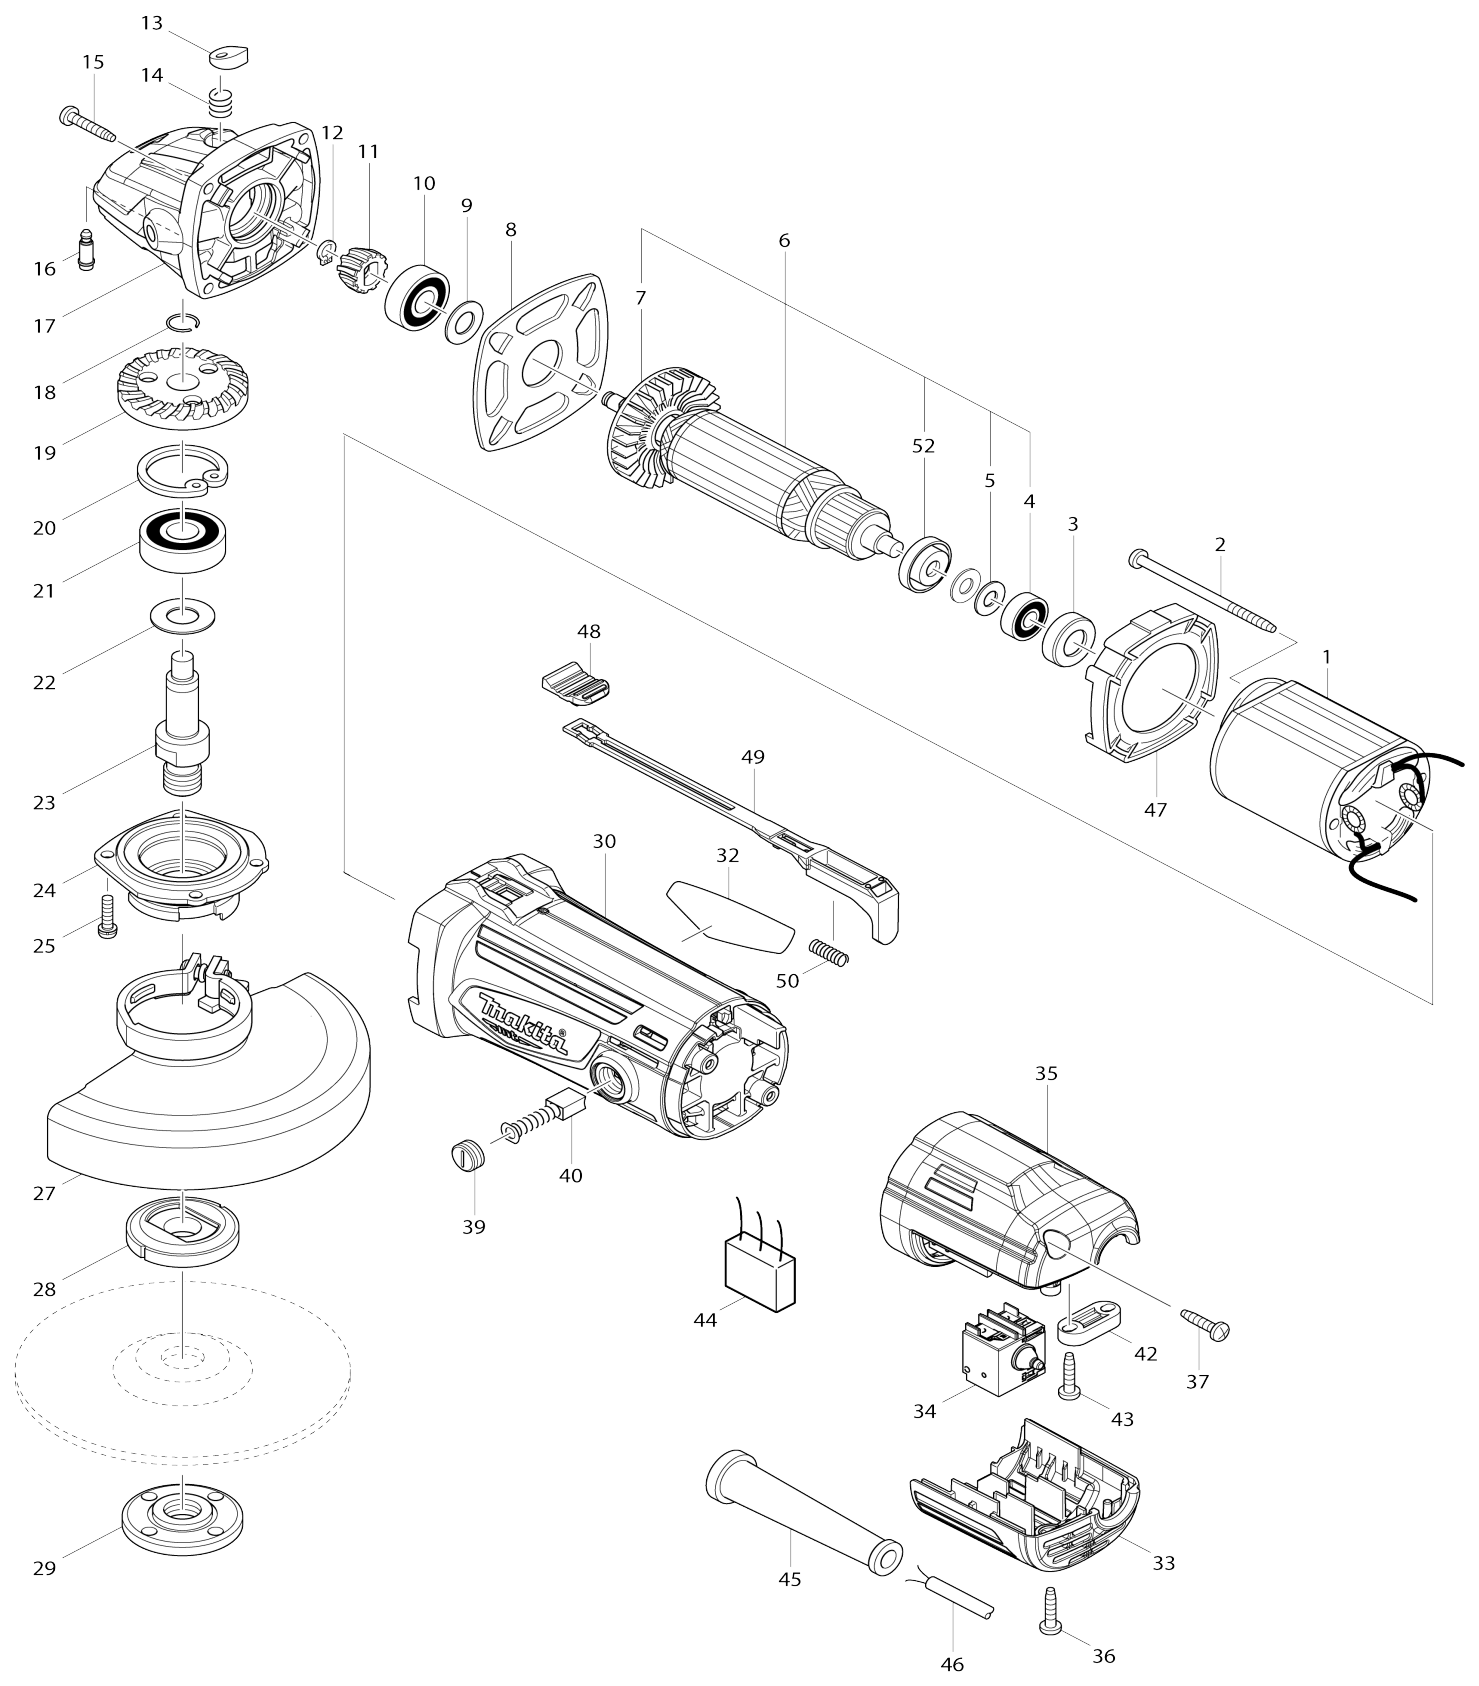

Model No.M9503R 125MM ANGLE GRINDER

Model No.M9503R 125MM ANGLE GRINDER

Item No.	Parts No.	Description	Interchangeability	Q'ty	New/Old	Note1	Note2
001	593898-7	FIELD ASSEMBLY 220-240V		1			
C10	654221-2	RING TERMINAL		2	*		
C11	654450-7	RING TERMINAL	O	2			
C20	654501-6	CONNECTOR P-1.25		2	*		
C21	654485-8	PARALLEL SPLICE	>	2			
002	266325-4	TAPPING SCREW 4X70		2			
003	421808-3	RUBBER RING 19		1			
004	210062-2	BALL BEARING 607ZZ		1			
005	267245-5	FLAT WASHER 7		2			
006	510173-6	ARMATURE ASSEMBLY 240V		1			
D10		INC. 4,5,7,52					
007	240059-7	FAN 50		1			
008	285704-7	BEARING RETAINER 69		1			
009	267256-0	FLAT WASHER 10		1			
010	210067-2	BALL BEARING 6000ZZ		1	*		
010-1	210199-5	BALL BEARING 6000ZZ	O	1			
011	227451-4	SPIRAL BEVEL GEAR 11		1			
012	961002-0	RETAINING RING S-6		1			
013	417771-6	PIN CAP		1			
014	233376-2	COMPRESSION SPRING 8		1			
015	266324-6	TAPPING SCREW 4X22		4			
016	256486-8	SHOULDER PIN 4		1			
017	140433-8	GEAR HOUSING COMPLETE		1			
C10	213445-5	O-RING 26		1			
018	233950-6	RING SPRING 11		1			
019	227452-2	SPIRAL BEVEL GEAR 36		1			
020	962151-6	RETAINING RING R-32		1			
021	211129-9	BALL BEARING 6201DDW		1			
022	267238-2	FLAT WASHER 12		1			
023	325978-9	SPINDLE		1			
024	318374-8	BEARING BOX		1			
025	265100-5	PAN HEAD SCREW M4X16		4			
027	123099-9	WHEEL COVER 125AK ASSEMBLY		1	*		
C10	213009-5	O RING 4		1	*		
C20	265180-1	PAN HEAD SCREW M5X16		1	*		
027-1	141P28-6	WHEEL COVER 125AK COMPLETE	<	1			
C10	213009-5	O RING 4		1			
C20	265180-1	PAN HEAD SCREW M5X16		1			
C30	8050A1-8	CAUTION LABEL		1			
028	224415-9	INNER FLANGE 42		1			
029	224554-5	LOCK NUT 14-45		1			
030	143511-3	MOTOR HOUSING COMPLETE		1			
C10	643455-2	BRUSH HOLDER 6X9		2			
032	851587-7	M9503R NAME PLATE		1			
033	456383-0	LOWER REAR COVER		1			
034	650769-2	SWITCH		1			
035	456382-2	UPPER REAR COVER		1			