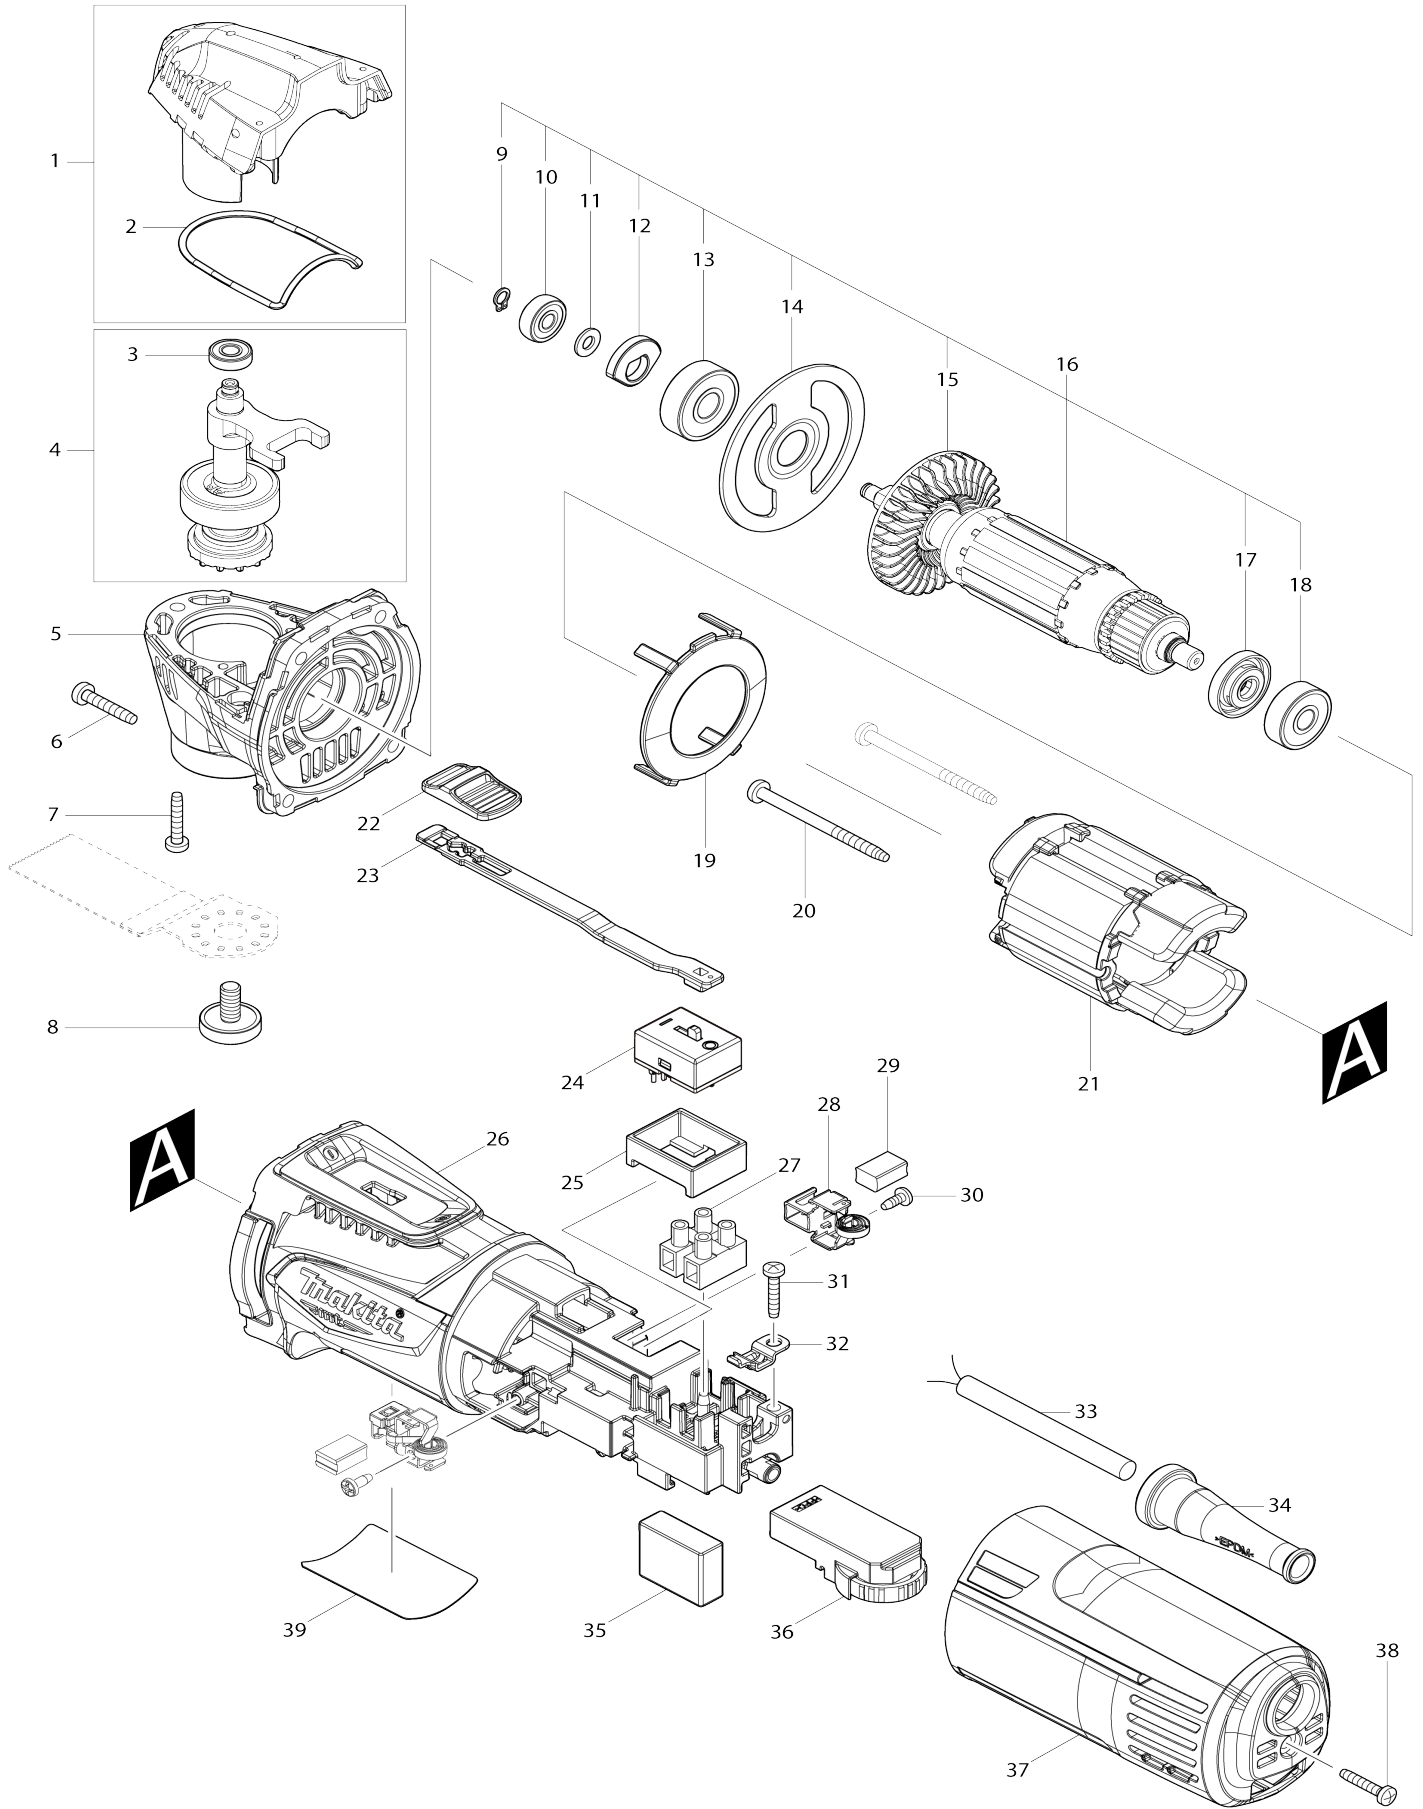

Model No.M9800 MULTI TOOL

A03	B-21624	ABRASIVEPAPER DELTA RED 60		1			
A04	B-21630	ABRASIVEPAPER DELTA RED 80		1			
A05	B-21646	ABRASIVEPAPER DELTA RED 120		1			
A06	B-65115	STARLOCK SANDING PAD 93 TM A078		1	*		
A06-1	B-46202	SANDING PAD	O	1	*		
A06-2	B-65115	STARLOCK SANDING PAD 93 TM A078	O	1			
A07	B-64814	STARLOCK CUTSAW 32 TMA047 BIM		1			
A08	B-65040	STARLOCK SEGMENTSAW 70 TM A071		1			

Please state Parts No. when your order.

Print Date 02/16/2024