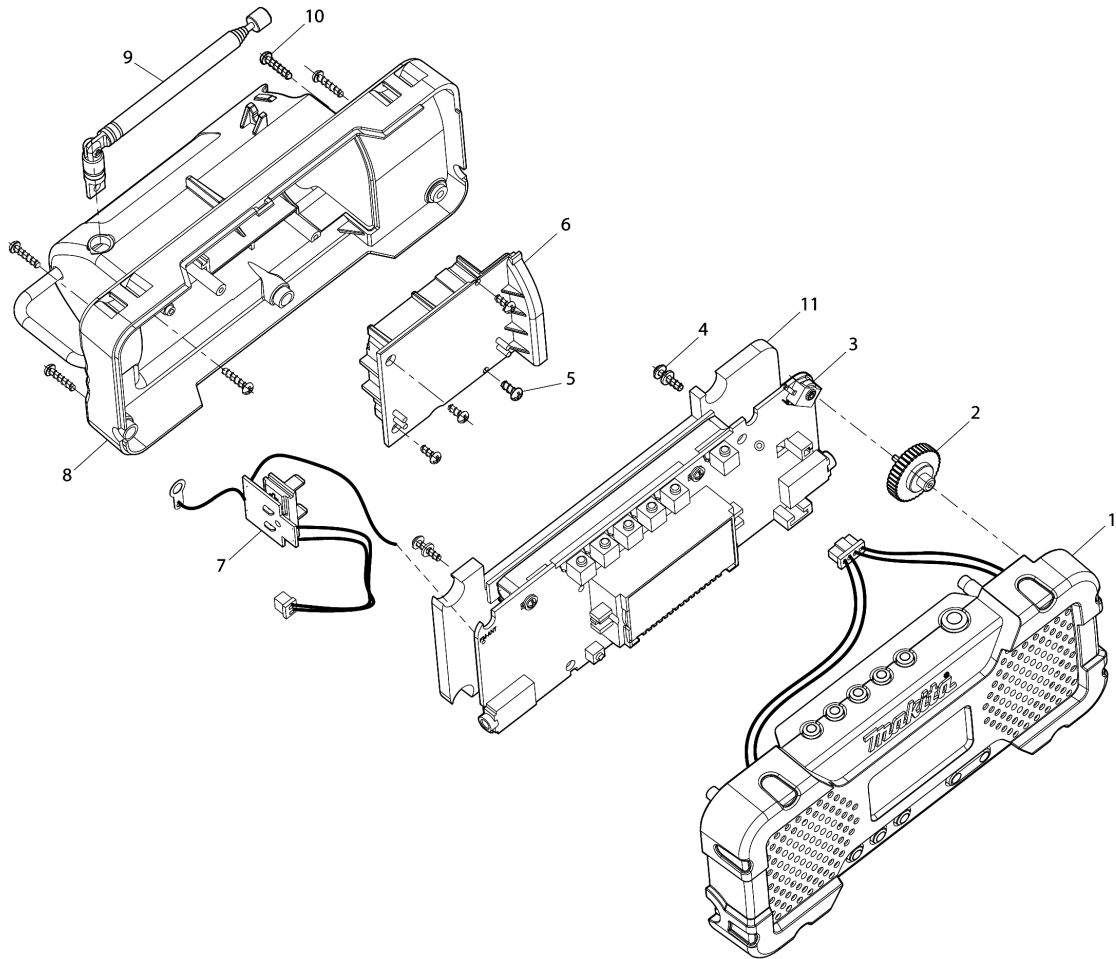

Model No.MR051 CORDLESS RADIO

Model No.MR051 CORDLESS RADIO

Item	Parts No.	Description	I/C	Qty	New/Old	Opt. 1	Opt. 2	Note
001	GM00001215	FRONT BODY ASSY(ROS40519804V1)		1				
002	GM00001201	TUNING KNOB(ROS40519807)		1				
003	GM00001218	MAIN CIRCUIT ASSY(ROS40519809)		1				
004	GM00001203	SCREW 2.3X10PWA(ROS40519806)		3				
005	GM00001204	SCREW 2.3X6BB(B0123061012)		4				
006	GM00001205	BATTERY COVER(C0141051004)		1				
007	GM00001206	TERMINAL ASSY(ROS40519803)		1				
008	GM00001207	BACK BODY ASSY(ROS40519801)		1				
009	GM00001208	ROD ANTENNA(B1509051941)		1				
010	GM00001209	SCREW 2.6X12BB(B0126120712)		6				
011	GM00001222	SOUND SPONGE (D1001003000)		1				

Please order the parts with part number.

Print Date 25/10/2023