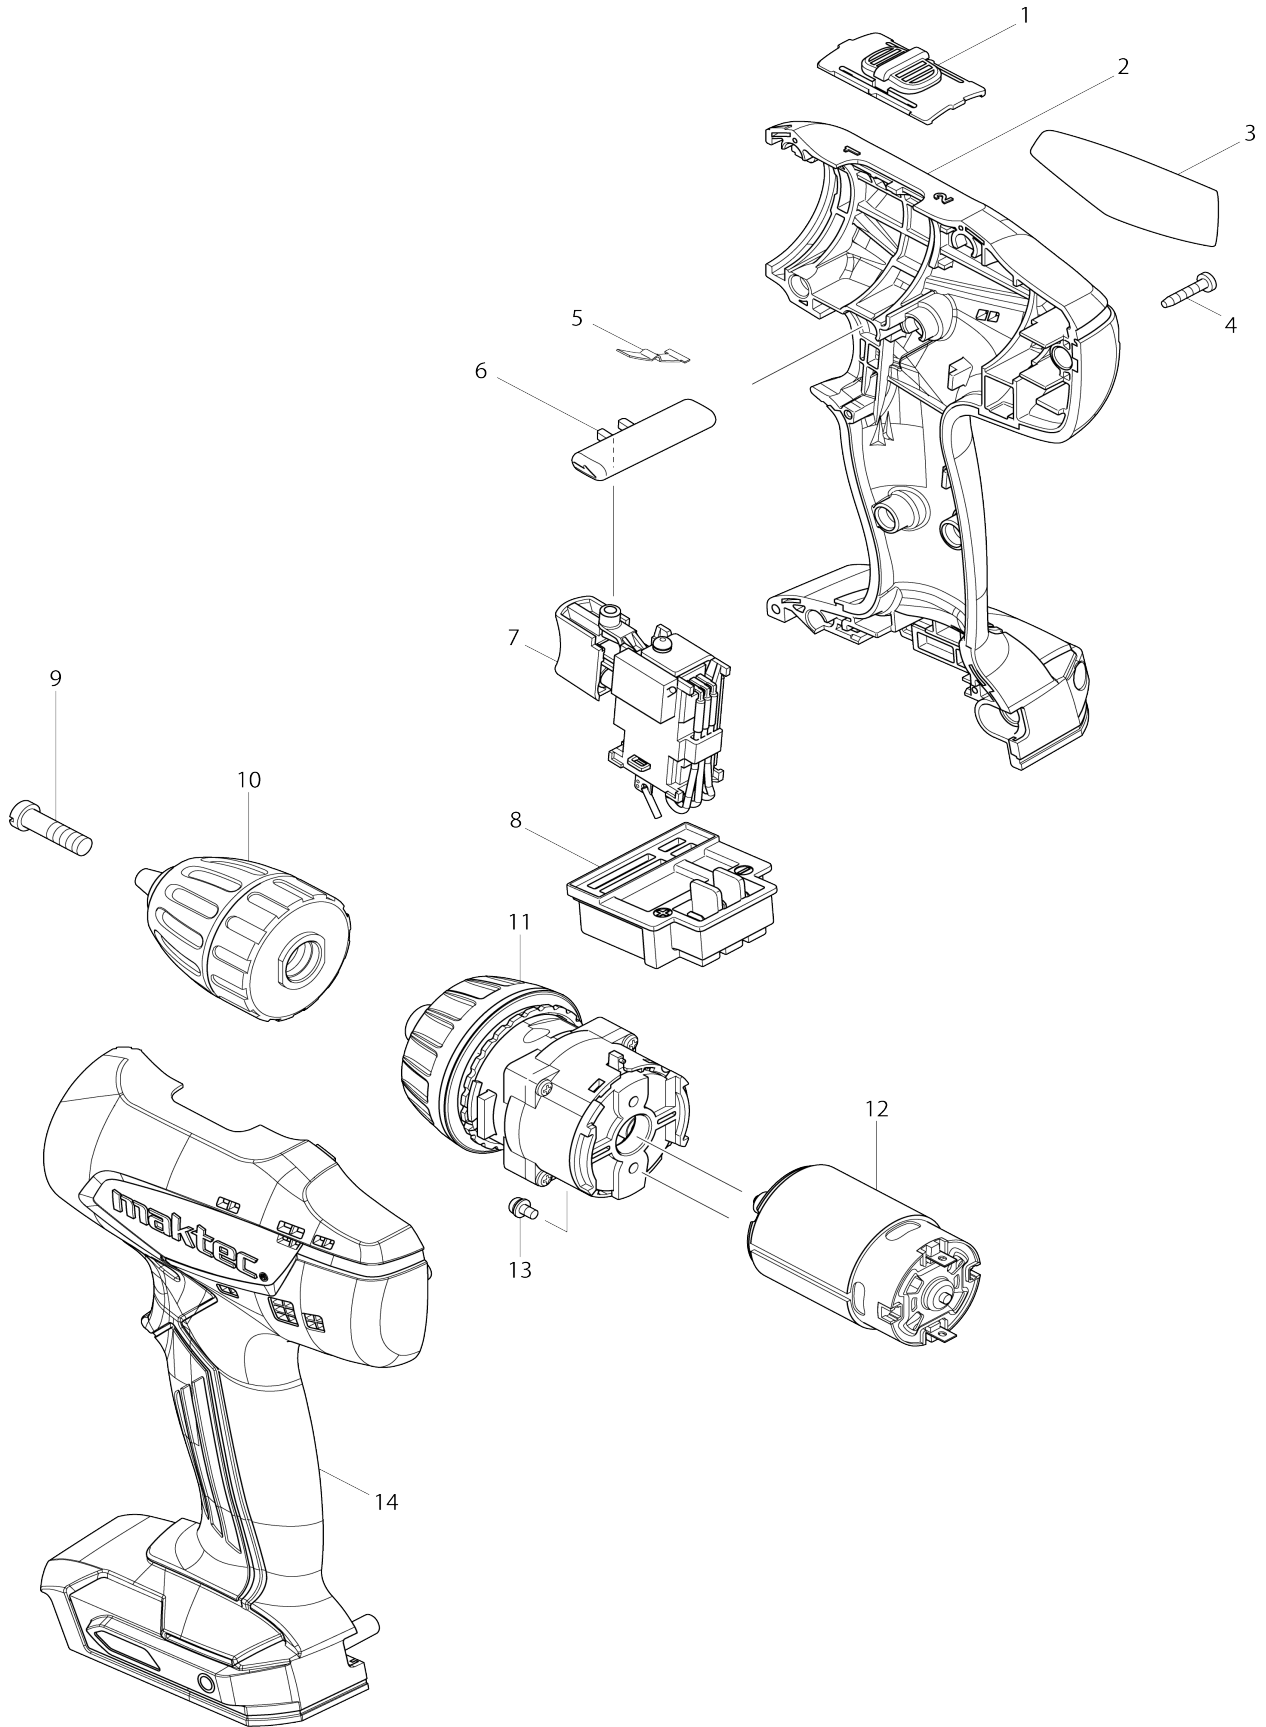

Model No.MT070 CORDLESS DRIVER DRILL

Model No.MT070 CORDLESS DRIVER DRILL

Item No.	Parts No.	Description	Interchangeability	Q'ty	New/Old	Note1	Note2
001	125927-4	SPEED CHANGE LEVER ASS'Y		1			
C10	231433-0	COMPRESSION SPRING 4		2			
002	187030-9	HOUSING SET		1	*		
C10	252126-6	HEX. LOCK NUT M4-7		2	*		
D10		INC. 14					
002-1	187730-1	HOUSING SET	<	1			
C10	252126-6	HEX. LOCK NUT M4-7		2			
D10		INC. 14					
003	869105-3	MT070 NAME PLATE		1			
004	266429-2	TAPPING SCREW 3X16		9			
005	232182-2	LEAF SPRING		1			
006	452399-3	F/R CHANGE LEVER		1			
007	638886-8	SWITCH UNIT		1	*		
007-1	638861-4	SWITCH UNIT	<	1			
C10	654086-2	RECEPTACLE		2			
D10		INC. E01,E02					
008	643868-7	TERMINAL		1			
009	251468-5	- FLAT HEAD SCREW M6X22		1			
010	763181-8	KEYLESS DRILL CHUCK 10		1			
011	140797-0	GEAR ASS'Y		1			
012	629819-4	DC MOTOR		1	*		
012-1	629924-7	DC MOTOR	<	1			
013	911003-8	PAN HEAD SCREW M3X6		2			
014	187030-9	HOUSING SET		1	*		
C10	252126-6	HEX. LOCK NUT M4-7		2	*		
D10		INC. 2					
014-1	187730-1	HOUSING SET	<	1			
C10	252126-6	HEX. LOCK NUT M4-7		2			
D10		INC. 2					
A01	824965-0	PLASTIC CASE		1			
C10	452143-8	SHAFT		2			
C20	452180-2	SLIDE LATCH		2			
C30	819906-9	MAKTEC LOGO LABEL		1			
A02	892086-6	MT070E PLASTIC CASE LABEL		2			
A04	***DC1851	DC1851 BATTERY CHARGER		1			
A05	452652-7	BATTERY COVER		1			
A06	195419-7	BATTERY L1451 SET		2	*		
A06-1	196377-0	BATTERY L1453 SET	O	2	*		
A06-2	198192-8	BATTERY BL1415G SET	O	2	*		
A06-3	198192-8	BATTERY BL1415G SET	O	2			
E01	688165-4	LINE FILTER		1			
E02	688164-6	LINE FILTER		1			
F01-3	198192-8	BATTERY BL1415G SET	O	1			
F02-3	198192-8	BATTERY BL1415G SET	O	1			
F04-1	198192-8	BATTERY BL1415G SET	O	1			

Please state Parts No. when your order.

Print Date 10/16/2023