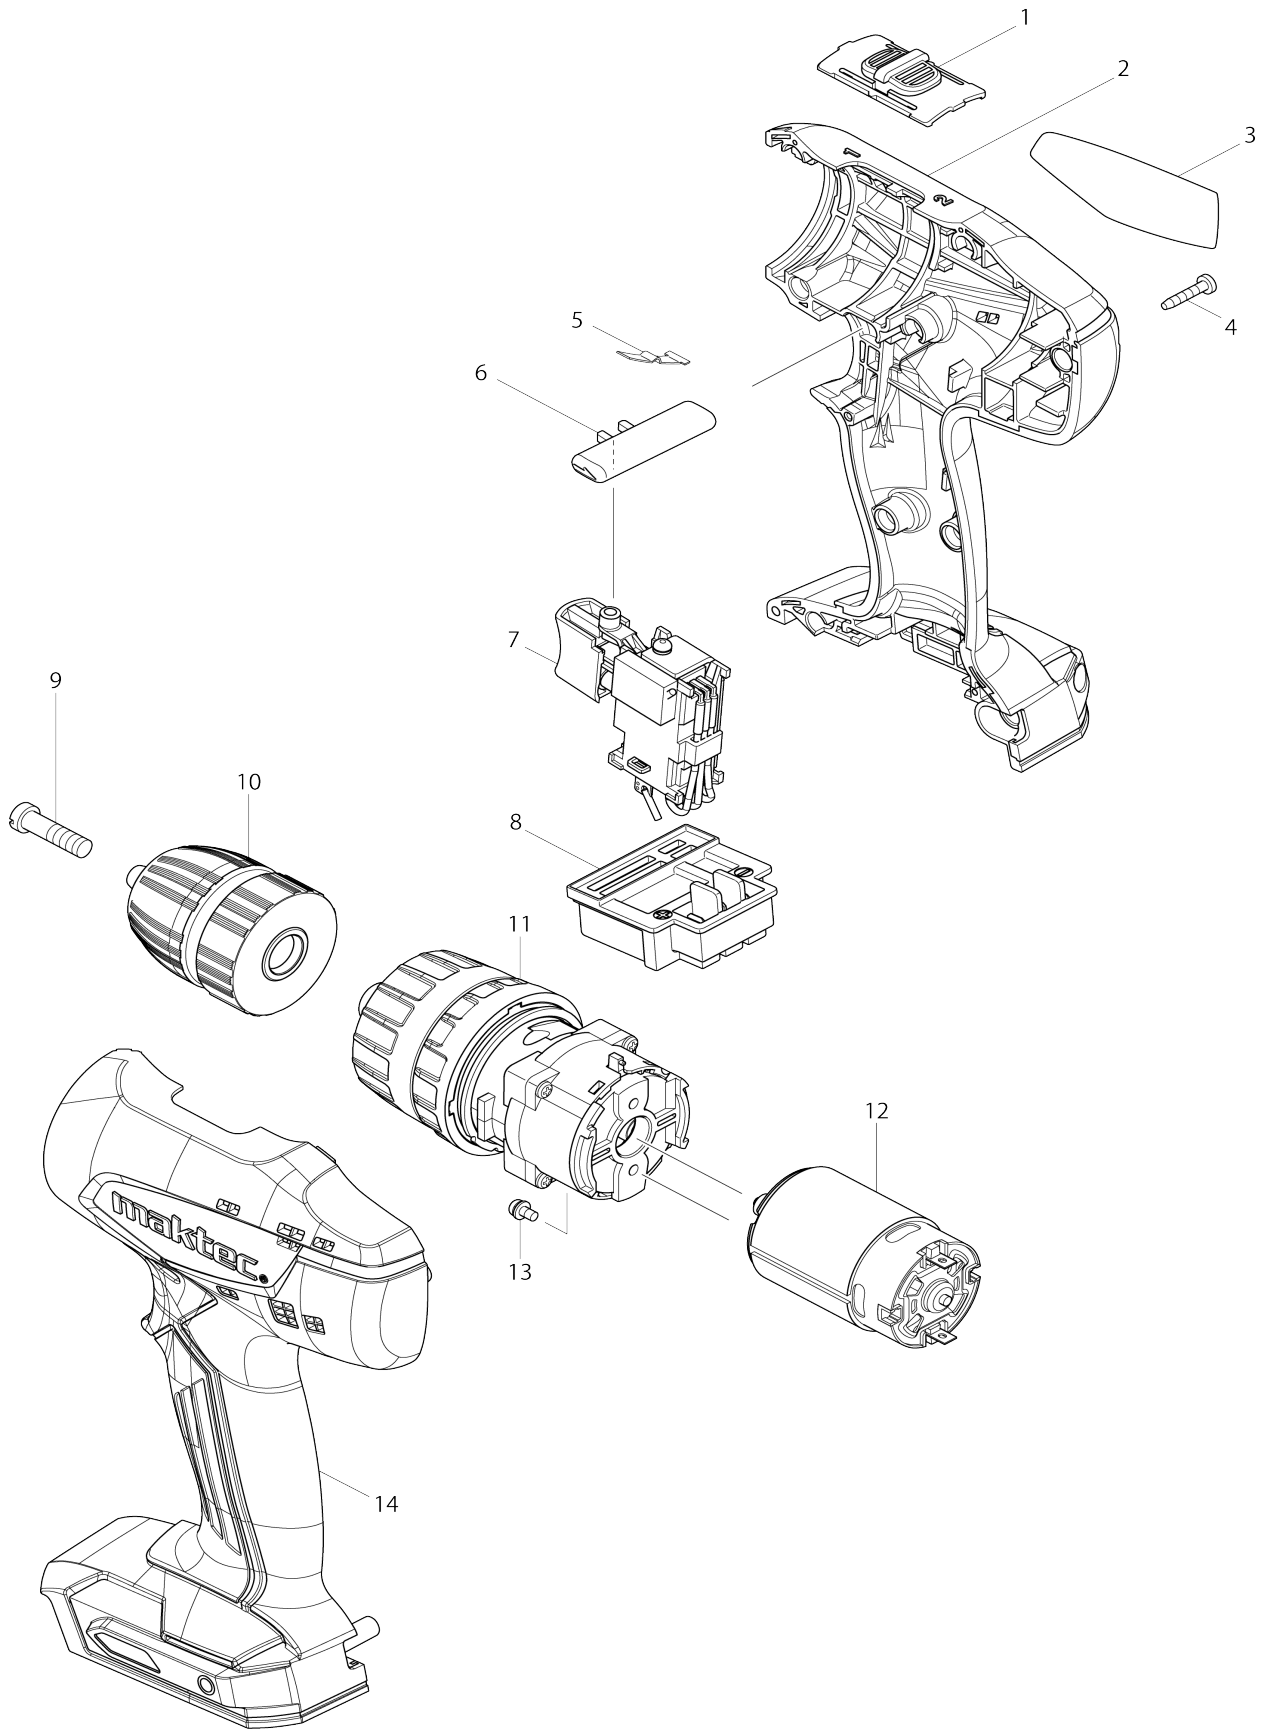

Model No.MT080 CORDLESS HAMMER DRIVER DRILL

Model No.MT080 CORDLESS HAMMER DRIVER DRILL

Item No.	Parts No.	Description	Interchangability	Q'ty	New/Old	Note1	Note2
001	125927-4	SPEED CHANGE LEVER ASS'Y		1			
C10	231433-0	COMPRESSION SPRING 4		2			
002	187030-9	HOUSING SET		1	*		
C10	252126-6	HEX. LOCK NUT M4-7		2	*		
D10		INC. 14					
002-1	187730-1	HOUSING SET	<	1			
C10	252126-6	HEX. LOCK NUT M4-7		2			
D10		INC. 14					
003	869123-1	MT080 NAME PLATE		1			
004	266429-2	TAPPING SCREW 3X16		9			
005	232182-2	LEAF SPRING		1			
006	452399-3	F/R CHANGE LEVER		1			
007	638886-8	SWITCH UNIT		1	*		
007-1	638861-4	SWITCH UNIT	<	1			
C10	654086-2	RECEPTACLE		2			
D10		INC. E01,E02					
008	643868-7	TERMINAL		1			
009	251468-5	- FLAT HEAD SCREW M6X22		1			
010	766012-0	KEYLESS DRILL CHUCK 10		1			
011	140799-6	GEAR ASSEMBLY		1			
012	629823-3	DC MOTOR		1	*		
012-1	629924-7	DC MOTOR	<	1			
013	911003-8	PAN HEAD SCREW M3X6		2			
014	187030-9	HOUSING SET		1	*		
C10	252126-6	HEX. LOCK NUT M4-7		2	*		
D10		INC. 2					
014-1	187730-1	HOUSING SET	<	1			
C10	252126-6	HEX. LOCK NUT M4-7		2			
D10		INC. 2					
A01	824965-0	PLASTIC CASE		1			
C10	452143-8	SHAFT		2			
C20	452180-2	SLIDE LATCH		2			
C30	819906-9	MAKTEC LOGO LABEL		1			
A02	892092-1	MT080E PLASTIC CASE LABEL		2			
A04	***DC1851	DC1851 BATTERY CHARGER		1			
A05	452652-7	BATTERY COVER		1			
A06	195419-7	BATTERY L1451 SET		2	*		
A06-1	196377-0	BATTERY L1453 SET	O	2	*		
A06-2	198192-8	BATTERY BL1415G SET	O	2	*		
A06-3	198192-8	BATTERY BL1415G SET	O	2			
E01	688165-4	LINE FILTER		1			
E02	688164-6	LINE FILTER		1			
F01-1	198192-8	BATTERY BL1415G SET	O	1			

Please state Parts No. when your order.

Print Date 10/25/2023