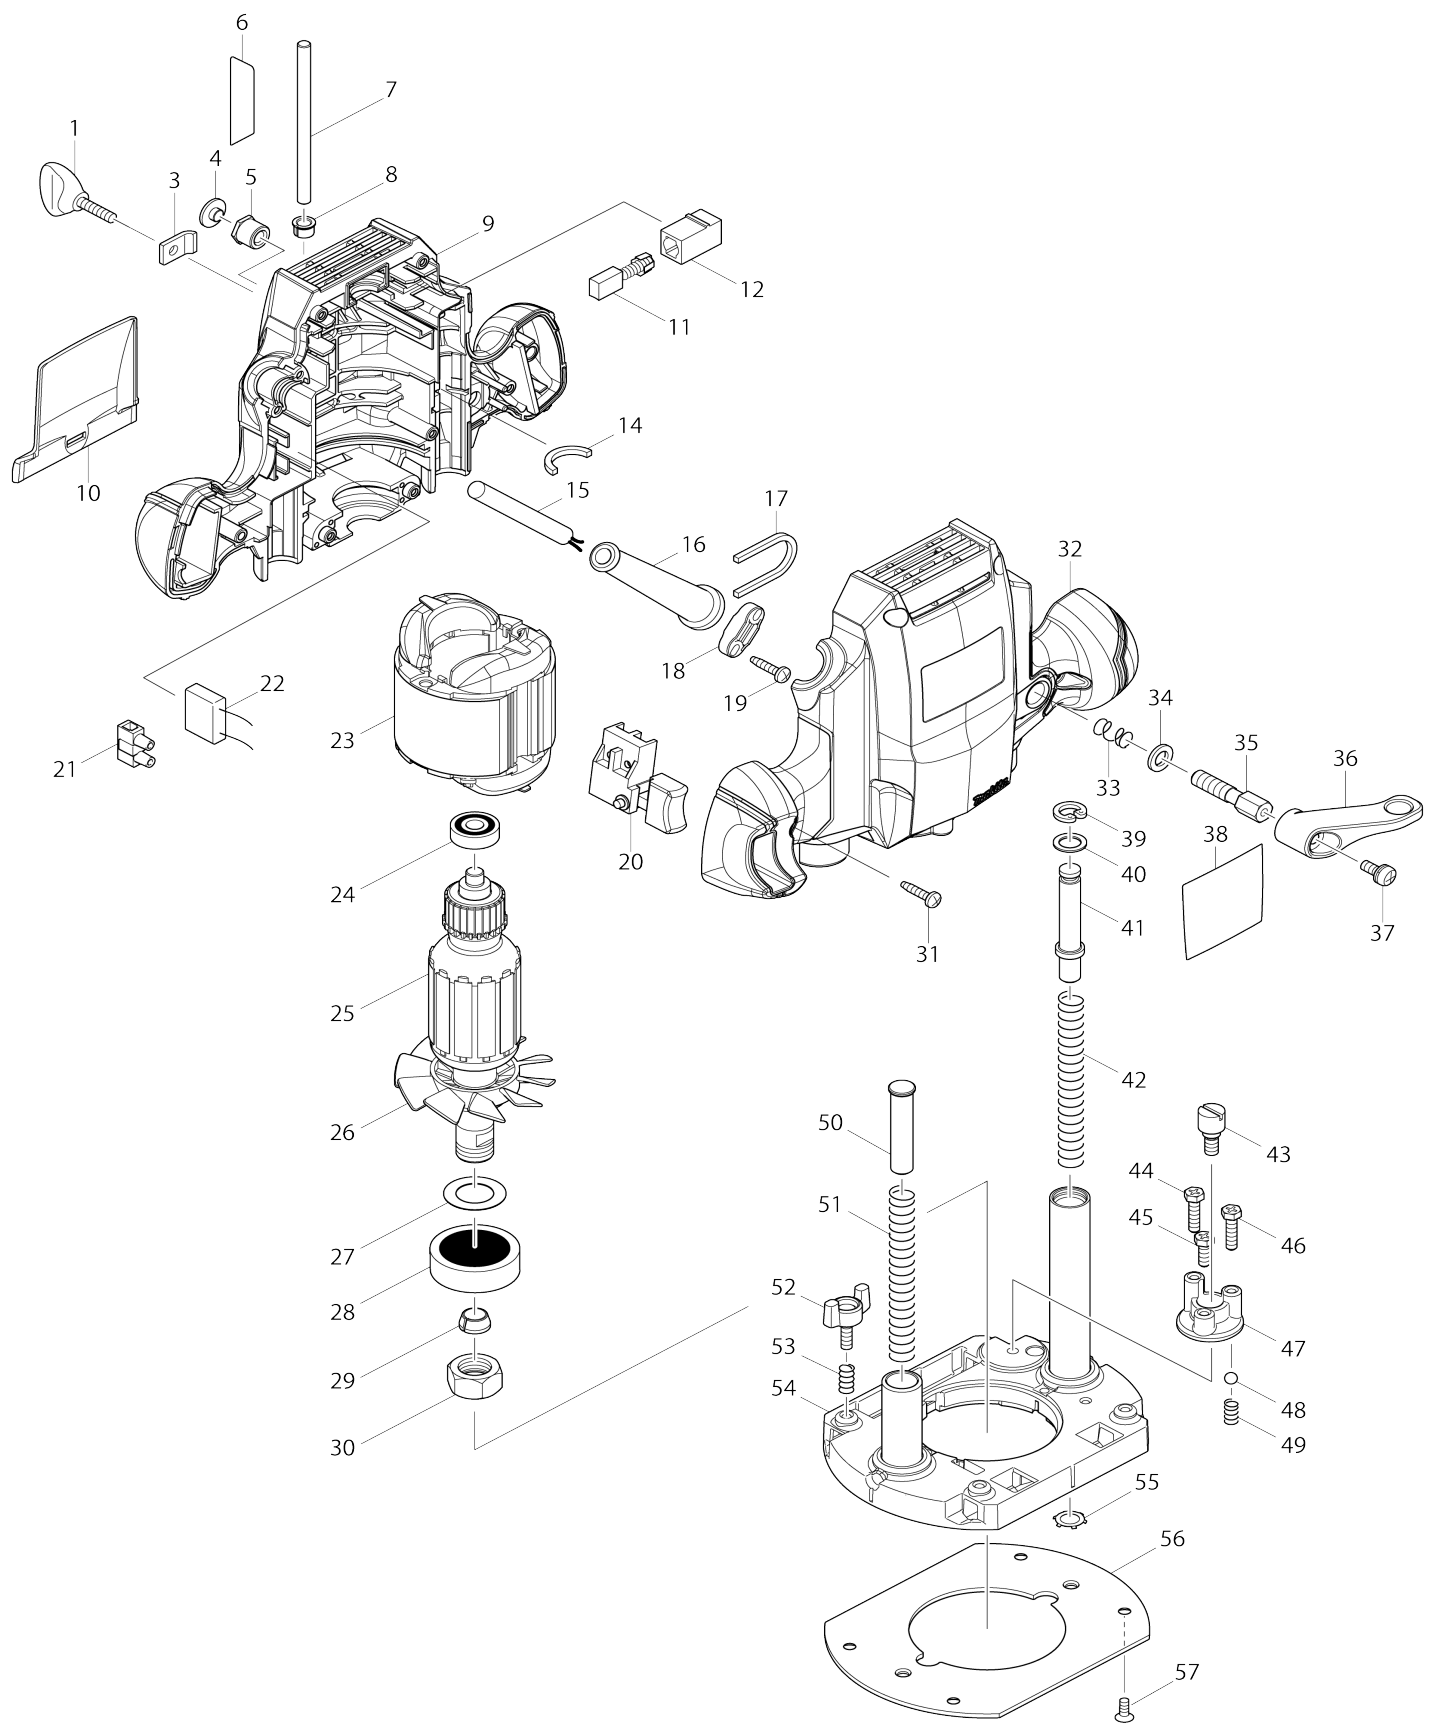

Model No.MT361 ROUTER

Model No.MT361 ROUTER

Item No.	Parts No.	Description	Interchangability	Q'ty	New/Old	Note1	Note2
001	251878-6	SCREW M5X20		1			
003	346007-5	PRESSURE PLATE		1			
004	424156-9	RUBBER CAP		1	*		
005	252094-3	HEX. NUT M8		1			
006	893386-7	SCALE LABEL		1			
007	321948-6	STOPPER POLE		1			
008	451035-8	DEPTH POINTER		1			
009	187202-6	HOUSING SET		1	*		
C10	263002-9	RUBBER PIN 4		3	*		
C20	263005-3	RUBBER PIN 6		1	*		
C30	931202-6	HEX. NUT M5		1	*		
D10		INC. 32					
009-1	187202-6	HOUSING SET	<	1	*		
C10	263002-9	RUBBER PIN 4		3	*		
C20	263005-3	RUBBER PIN 6		1	*		
C30	931202-6	HEX. NUT M5		1	*		
D10		INC. 32					
009-2	183V53-7	HOUSING SET	<	1			
C10	263002-9	RUBBER PIN 4		3			
C20	263005-3	RUBBER PIN 6		1			
C30	931202-6	HEX. NUT M5		1			
D10		INC. 32					
010	450820-6	CHIP DEFLECTOR		1			
011	181410-1	CARBON BRUSH CB-106		1	*		
011-1	194976-2	CARBON BRUSH SET CB-106	O	1			
012	643601-7	BRUSH HOLDER 6-10		2			
014	443073-4	FELT		1			
015	665852-2	POWER SUPPLY CORD 1.0-2-2.0		1	*		
015-1	695454-0	POWER SUPPLY CORD 1.0-2-2.0	O	1	*		
015-2	665852-2	POWER SUPPLY CORD 1.0-2-2.0	O	1			
016	682516-3	CORD GUARD 9.3-85		1			
017	443074-2	FELT		1			
018	687124-5	STRAIN RELIEF		1			
019	266326-2	TAPPING SCREW 4X18		2			
020	650218-9	SWITCH FA1-6/1W-1		1			
021	654588-8	TERMINAL BLOCK		1	*		
021-1	654532-5	TERMINAL BLOCK 1P	O	1			
022	645200-1	NOISE SUPPRESSOR		1			
023	594594-0	FIELD ASS'Y 240V		1	*		
C10	654037-5	INSULATED TERM. FT1.25-M3		2	*		
023-1	590054-0	FIELD ASS'Y 240V	O	1			
C11	654409-4	TERMINAL VR1.25-3.5LB	O	2			
024	210029-0	BALL BEARING 608ZZ		1			
025	510205-9	ARMATURE ASS'Y 240V		1			
D10		INC. 24,26-28					
026	240123-4	FAN 72		1			
027	267114-0	FLAT WASHER 17		1			