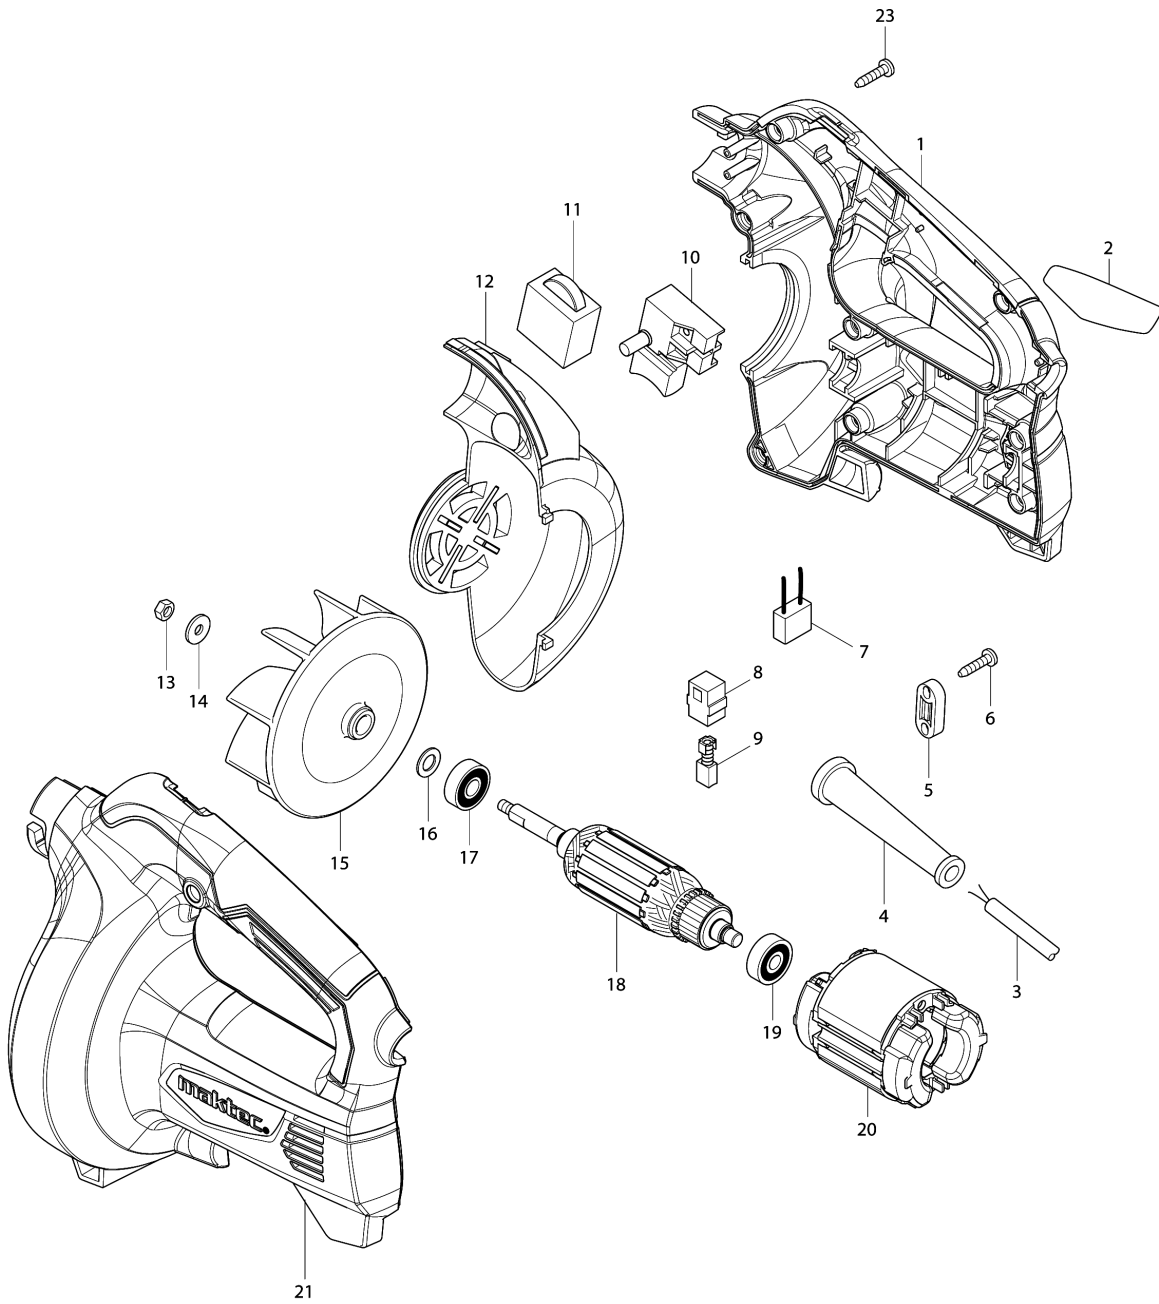

Model No.MT401 BLOWER

Model No.MT401 BLOWER

Item	Parts No.	Description	I/C	Qty	New/Old	Opt. 1	Opt. 2	Note
001	187518-9	HOUSING SET		1				
D10		INC. 21						
002	814B38-9	MT401 NAME PLATE		1				
003	665383-1	POWER SUPPLY CORD 1.0-2-2.0		1	*			
003-1	695556-2	POWER SUPPLY CORD 1.0-2-2.0	O	1	*			
003-2	665383-1	POWER SUPPLY CORD 1.0-2-2.0	O	1				
004	682569-2	CORD GUARD 8-85		1				
005	687124-5	STRAIN RELIEF		1				
006	266326-2	TAPPING SCREW 4X18		2				
007	645218-2	NOISE SUPPRESSOR		1				
008	643566-3	BRUSH HOLDER 5X8		2				
009	191998-3	CARBON BRUSH CB-85		1	*			
009-1	194973-8	CARBON BRUSH SET CB-85	O	1				
010	650217-1	SWITCH FA1-6/1B-1		1				
011	620187-8	CONTROLLER FA-02		1				
012	454069-0	INNER HOUSING		1				
013	252103-8	HEX. LOCK NUT M5-8		1	*			
013-1	252286-4	COLLARED HEX.LOCK NUT M5-8	S	1				
014	267294-2	FLAT WASHER 5		1	*			
015	240077-5	FAN 100		1				
016	267240-5	FLAT WASHER 8		1				
017	210046-0	BALL BEARING 608ZZ		1				
018	515863-6	ARMATURE ASS'Y 220V		1				
D10		INC. 17,19						
019	210050-9	BALL BEARING 627ZZ		1				
020	633798-0	FIELD 220V		1				
021	187518-9	HOUSING SET		1				
D10		INC. 1						
023	266326-2	TAPPING SCREW 4X18		8				
A01	418919-3	SASH NOZZLE		1				
A02	418920-8	JOINT		1	*			
A03	421905-5	NOZZLE		1	*			
A03-1	122D91-6	NOZZLE ASSEMBLY	S	1				
C10	418920-8	JOINT		1				
E01	688164-6	LINE FILTER		1				

Please order the parts with part number.

Print Date 5/12/2023