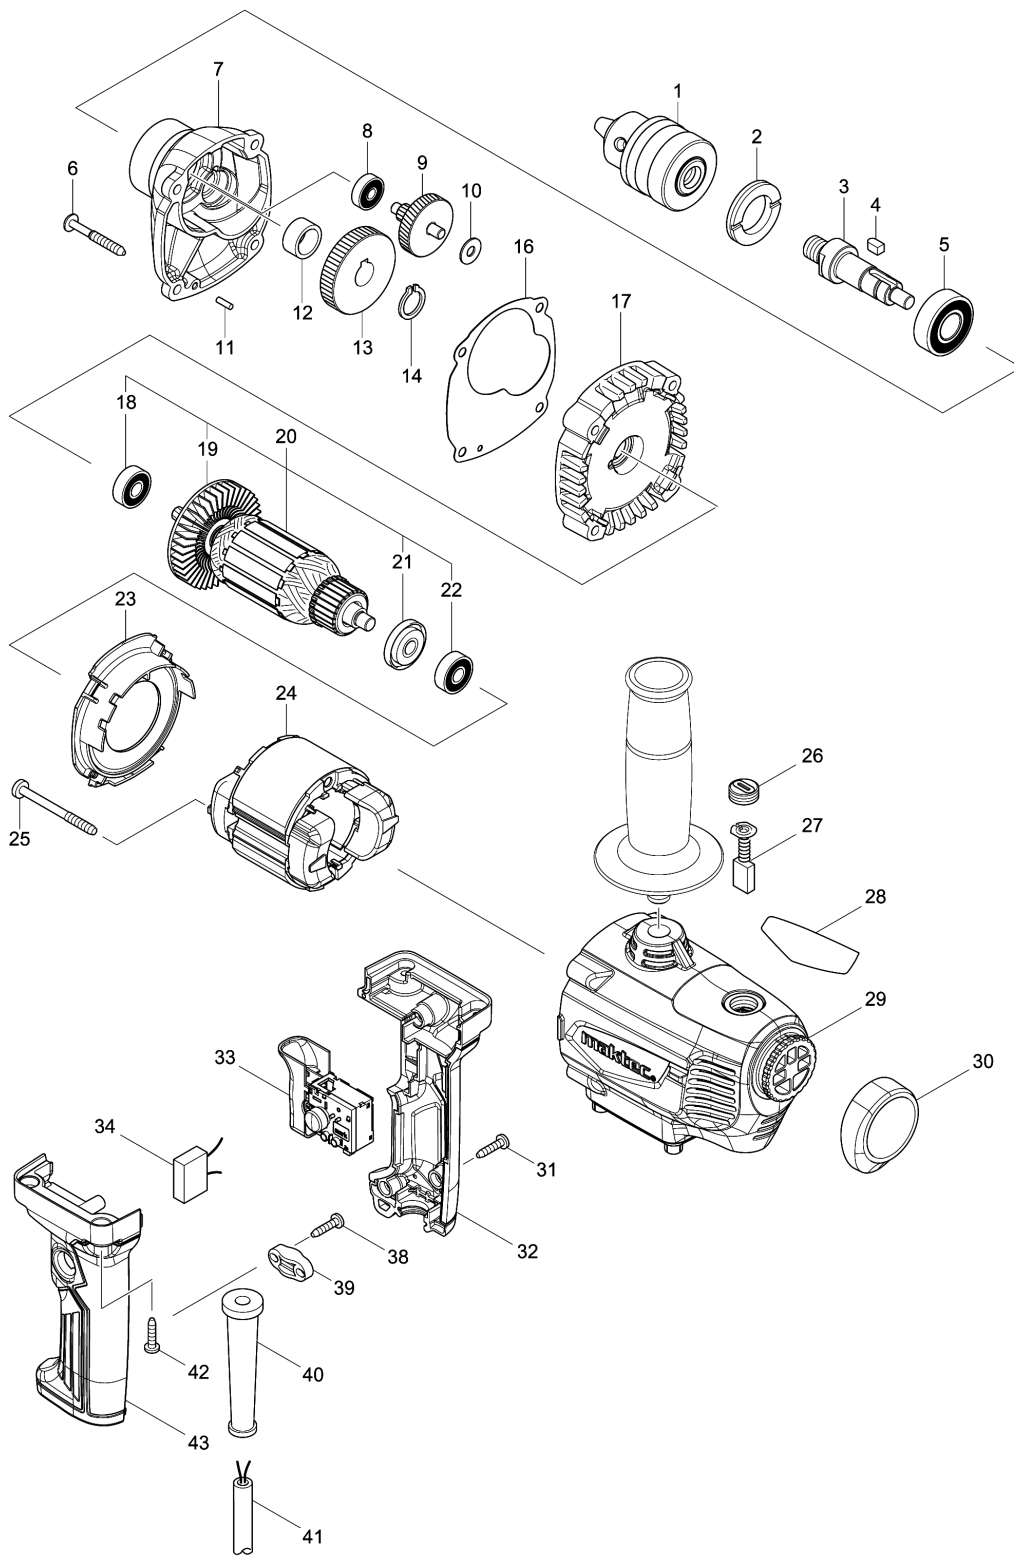

Model No.MT621 13MM(1/2")DRILL

Model No.MT621 13MM(1/2")DRILL

Item	Parts No.	Description	I/C	Qty	New/Old	Opt. 1	Opt. 2	Note
001	766023-5	DRILL CHUCK S13		1				
002	285848-3	BEARING RETAINER 23-36		1				
003	326440-7	SPINDLE		1	*			
003-1	326600-1	SPINDLE	O	1				
004	254211-1	KEY 5		1				
005	211487-3	BALL BEARING 6202DDW		1				
006	266211-9	TAPPING SCREW 5X40		4				
007	142841-9	GEAR HOUSING COMPLETE		1				
C10	263002-9	RUBBER PIN 4		1				
008	211499-6	BALL BEARING 626ZZ		1				
009	226028-2	GEAR COMPLETE 7-41		1				
010	253804-1	FLAT WASHER 6		1				
011	256180-2	PIN 3		1				
012	257018-4	RING 15		1	*			
012-1	257018-4	RING 15	O	1				
013	221261-1	SPUR GEAR 47		1				
014	961054-1	RETAINING RING S-14		1				
016	442207-6	GASKET		1				
017	142840-1	GEAR HOUSING COVER COMPLETE		1				
C10	263002-9	RUBBER PIN 4		1				
018	210029-0	BALL BEARING 608ZZ		1				
019	241850-6	FAN 60		1				
020	518507-7	ARMATURE ASS'Y 240V		1				
D10		INC. 18,19,21,22						
021	681644-1	INSULATION WASHER		1				
022	210029-0	BALL BEARING 608ZZ		1				
023	455343-9	BAFFLE PLATE		1				
024	599056-3	FIELD ASS'Y 240V		1				
C10	654020-2	RING TERMINAL		2				
C20	654501-6	CONNECTOR P-1.25		2	*			
C21	654485-8	PARALLEL SPLICE	>	2				
025	266418-7	TAPPING SCREW 5X55		2				
026	644500-6	HOLDER CAP 7X11		2	*			
026-1	643750-0	BRUSH HOLDER CAP 7-11	O	2				
027	191963-2	CARBON BRUSH CB-303		1	*			
027-1	194996-6	CARBON BRUSH SET CB-303	O	1				
028	850E63-4	MT621 NAME PLATE		1				
029	142839-6	MOTOR HOUSING COMPLETE		1				
C10	644501-4	BRUSH HOLDER 5X11		2				
030	424654-3	CAP		1				
031	266326-2	TAPPING SCREW 4X18		3				
032	187943-4	SWITCH HANDLE SET		1				
D10		INC. 43						
033	650714-7	SWITCH TN04-6/1BEK		1				
034	645190-8	NOISE SUPPRESSOR		1				

Please order the parts with part number.

Print Date 21/11/2023