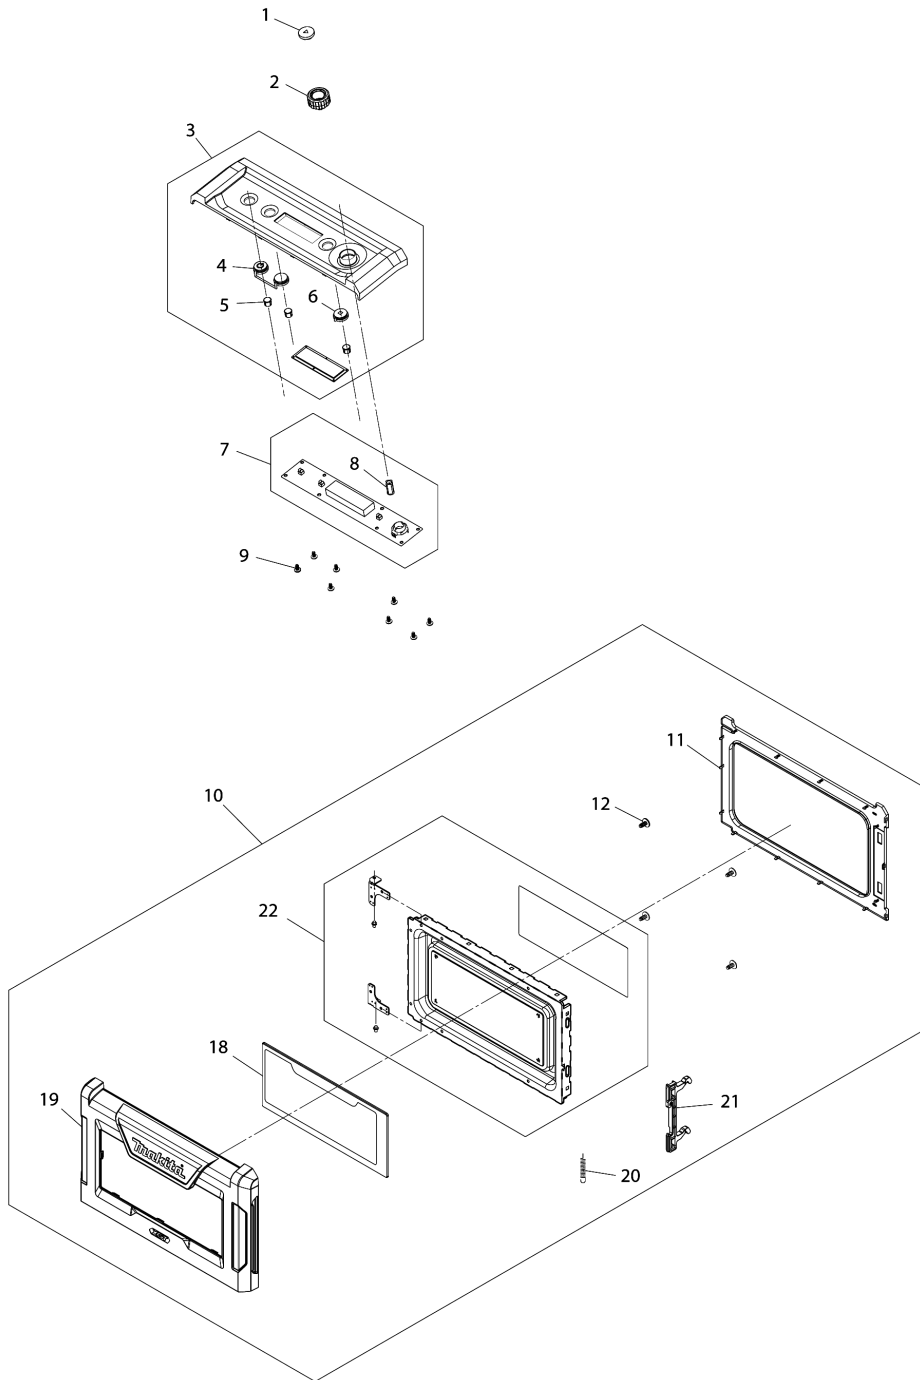

Model No.MW001G CORDLESS MICROWAVE

Model No.MW001G CORDLESS MICROWAVE

Model No.MW001G CORDLESS MICROWAVE

Item	Parts No.	Description	I/C	Qty	New/Old	Opt. 1	Opt. 2	Note
001	WL00000334	START BUTTON		1				
002	WL00000335	KNOB		1				
003	WL00000336	CONTROL PANEL ASS'Y		1				
D10		INC. 4-6						
004	WL00000337	POWER BUTTON		1				
005	WL00000338	LIGHT GUIDE		3				
006	WL00000339	STOP BUTTON		1				
007	WL00000340	CONTROL BOARD ASS'Y		1				
D10		INC. 8						
008	WL00000341	INNER BUTTON		1				
009	WL00000342	SCREW ST3X6		8				
010	WL00000420	DOOR ASS'Y		1				
D10		INC. 11,12,18-22						
011	WL00000344	DOOR GASKET		1				
012	WL00000345	SCREW 4X8		4				
018	WL00000352	DOOR SCREEN		1				
019	WL00000353	DOOR PANEL		1				
020	WL00000354	LATCH SPRING		1				
021	WL00000355	DOOR HOOK		1				
022	WL00000346	DOOR FRAME ASS'Y		1				
023	WL00000356	FILTER BRAKECT ASS'Y		1				
024	WL00000357	SPONGE		1				
025	WL00000359	FOOT_L		1				
026	WL00000360	FOOT_R		1				
027	WL00000361	USB COVER		1				
028	WL00000358	VENT GRILLE ASS'Y		1				
D10		INC. 25-27						
029	WL00000362	USB PCB ASS'Y		1				
030	WL00000363	LEAD UNIT USB		1				
031	WL00000342	SCREW ST3X6		2				
032	WL00000364	SCREW CT4X8		2				
033	WL00000345	SCREW 4X8		3				
034	WL00000345	SCREW 4X8		6				
036	WL00000367	INVERTER BRACKET		1				
037	WL00000368	PCB BOARD		1				
038	WL00000342	SCREW ST3X6		4				
039	WL00000369	POWER BOARD		1				
040	WL00000342	SCREW ST3X6		4				
041	WL00000370	MAIN HARNESS		1				
042	WL00000371	SCREW CT4X5		1				
043	WL00000372	POWER CORD (WHITE)		1				
044	WL00000373	POWER CORD (BLACK)		1				
045	WL00000374	POWER CORD (RED)		1				
046	WL00000364	SCREW CT4X8		2				
047	WL00000364	SCREW CT4X8		2				