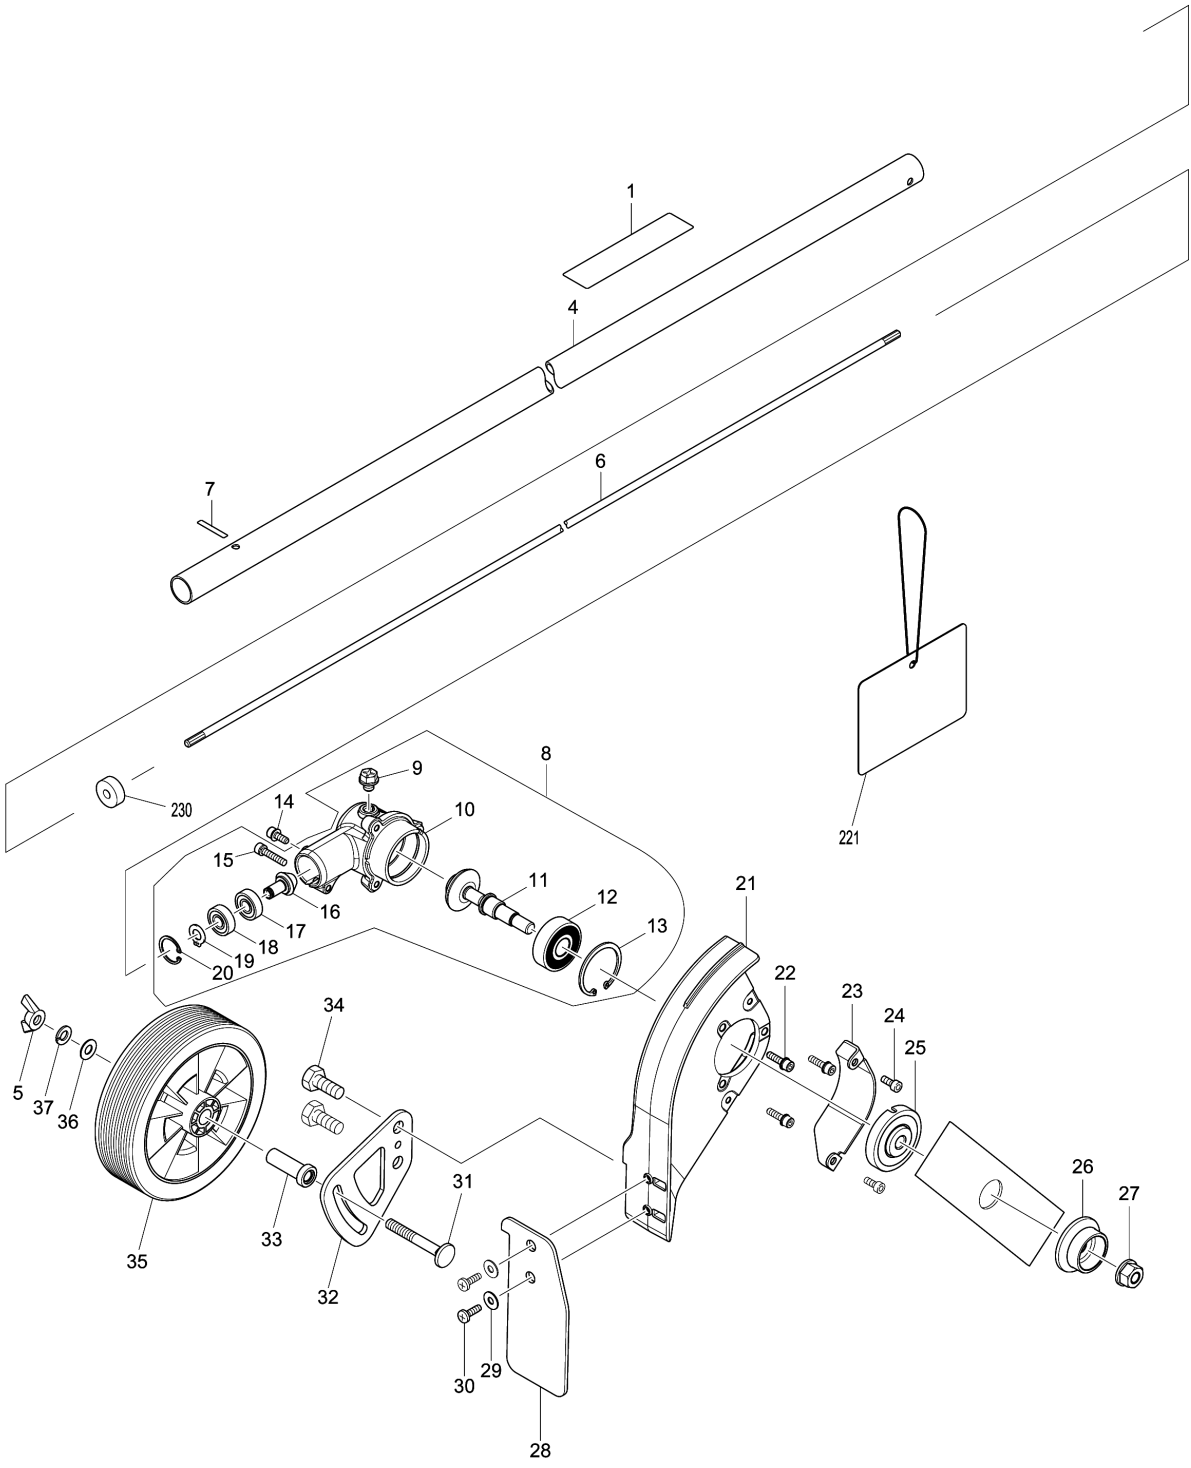

Model No.PE254.4 PETROL EDGER