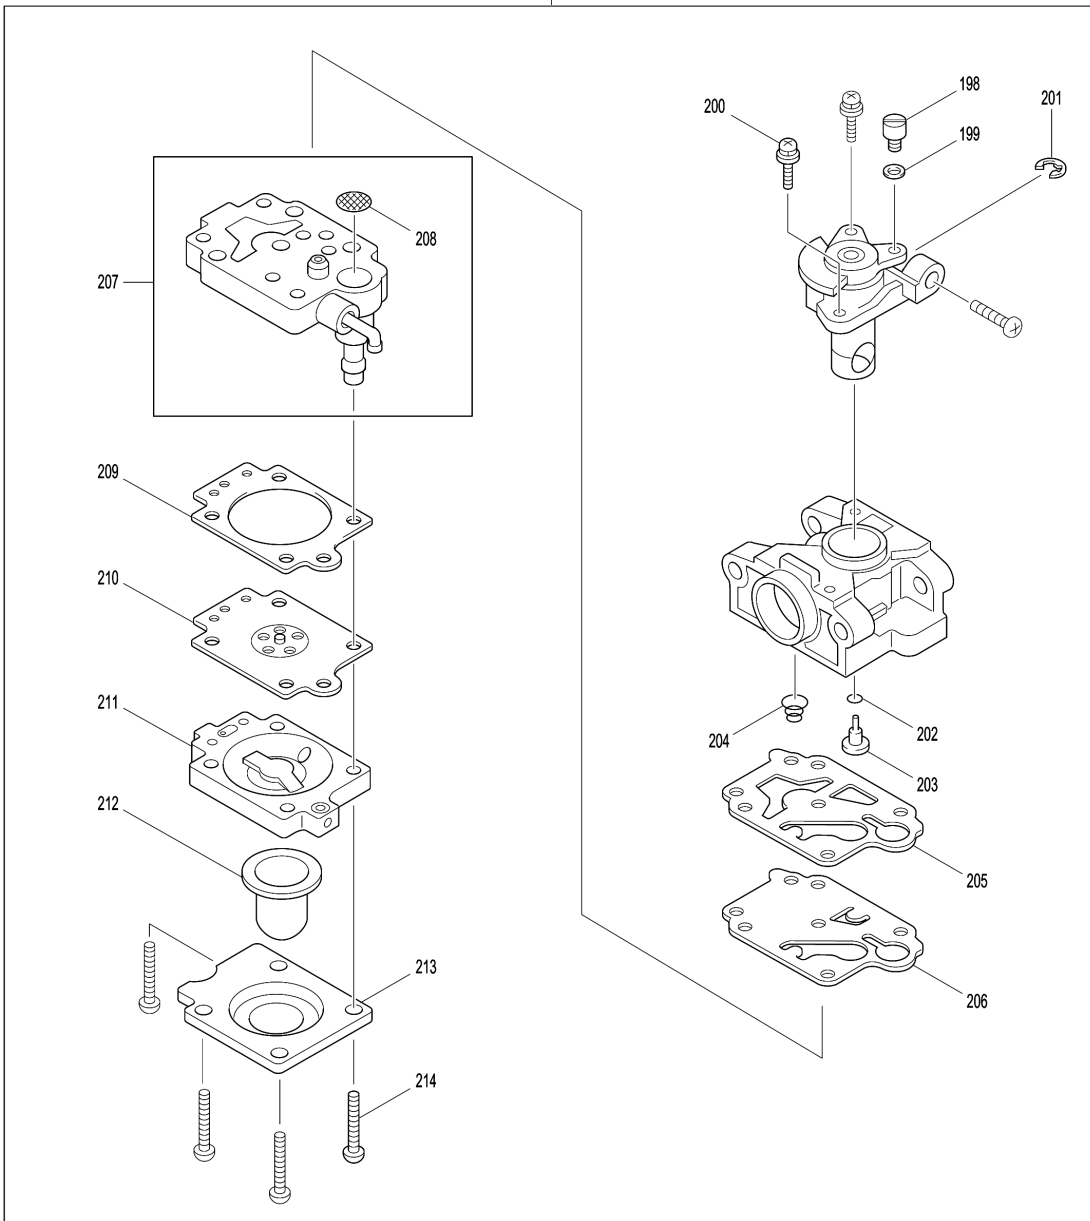

Model No. PE254.4 PETROL EDGER

197

Model No.PE254.4 PETROL EDGER

Item	Parts No.	Description	I/C	Qty	New/Old	Opt. 1	Opt. 2	Note
001	893388-3	DOLMAR LOGO LABEL		1				
004	142512-8	SHAFT PIPE COMPLETE		1				
C10	803G34-2	CAUTION LABEL		1				
C20	808723-2	CAUTION LABEL		2				
005	934401-9	WING NUT M8		1				
006	324893-4	SHAFT		1	*			
006-1	327056-1	SHAFT	O	1				
007	801D19-4	SERIAL NO. LABEL		1				
008	126414-6	GEAR CASE ASS'Y		1				
D10		INC. 9-13,15-20						
009	265590-2	+HEX.BOLT M8X10 WITH R		1				
010	319102-4	GEAR CASE		1				
011	126415-4	CUTTER SHAFT ASS'Y		1				
012	211231-8	BALL BEARING 6302DDW		1				
013	962201-7	RETAINING RING (INT) R-42		1				
014	922218-2	H.S.H.BOLT M5X14 WITH WR		1				
015	922241-7	HEX. SOCKET HEAD BOLT M5X25		1				
016	227629-9	SPIRAL BEVEL GEAR 14		1				
017	210049-4	BALL BEARING 609ZZ		1				
018	210049-4	BALL BEARING 609ZZ		1				
019	961005-4	RETAINING RING S-9		1				
020	962103-7	RETAINING RING R-24		1				
021	319111-3	BLADE CASE		1				
022	922233-6	H.S.H.BOLT M5X20 WITH WR		3				
023	346759-8	GUARD PLATE		1				
024	266874-1	H.S.H.BOLT M5X14		2				
025	326382-5	RECEIVE WASHER		1	*			
025-1	326734-0	RECEIVE WASHER	<	1				
026	326381-7	CLAMP		1				
027	264025-0	HEX. NUT M10-17		1				
028	424615-3	DEFLECTOR		1				
029	253804-1	FLAT WASHER 6		2				
030	266027-2	TAPPING SCREW CT5X16		2				
031	266876-7	C.H.SQUARE NECK BOLT M8X62		1	*			
031-1	266937-3	C.HEAD SQUARE NECK BOLT M8X64	S	1				
032	346758-0	PLATE		1				
033	257821-3	SLEEVE 8		1				
034	921542-0	HEX. BOLT M10X25		2				
035	454843-6	WHEEL		1				
036	941201-0	FLAT WASHER 8		1				
037	942201-3	SPRING WASHER 8		1				
038	126488-7	CONTROL LEVER ASSEMBLY		1				
D10		INC. 39-55						
039	266130-9	TAPPING SCREW BIND PT 3X16		1				

Please order the parts with part number.

Print Date 17/11/2023