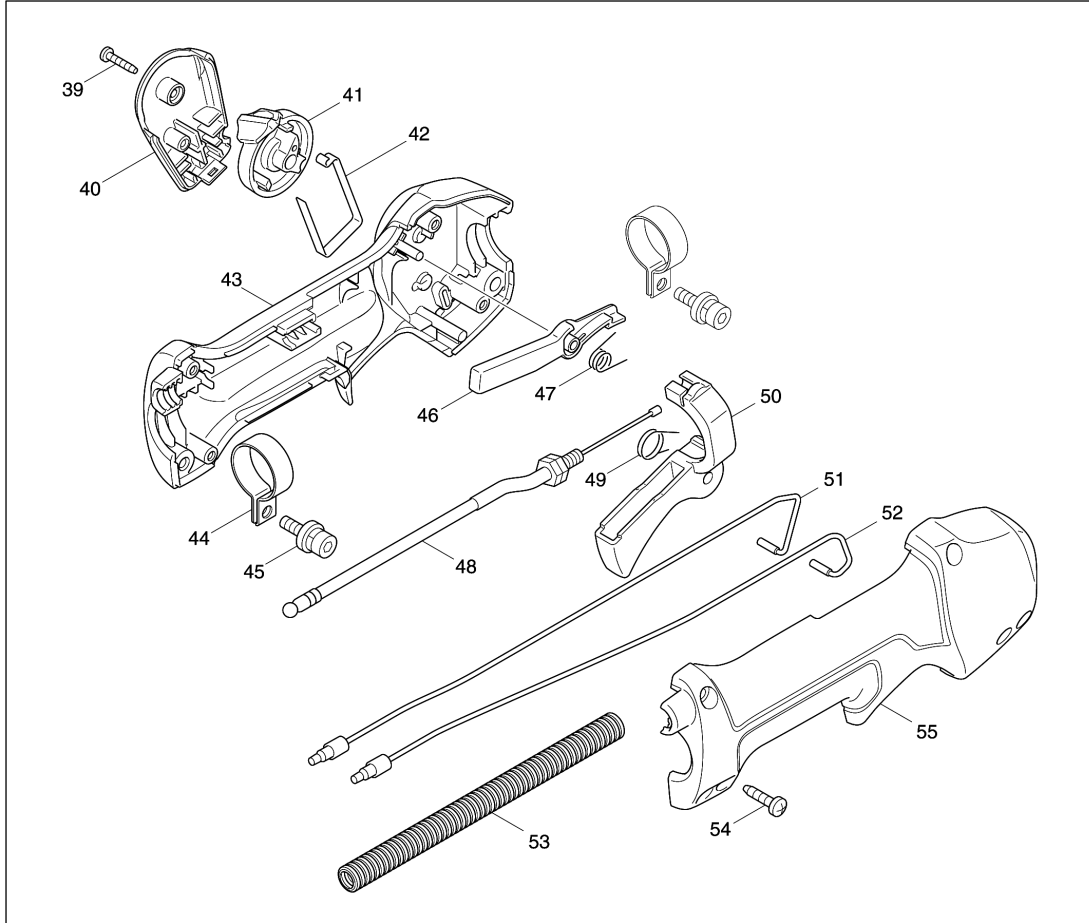

Model No.PE254.4 PETROL EDGER