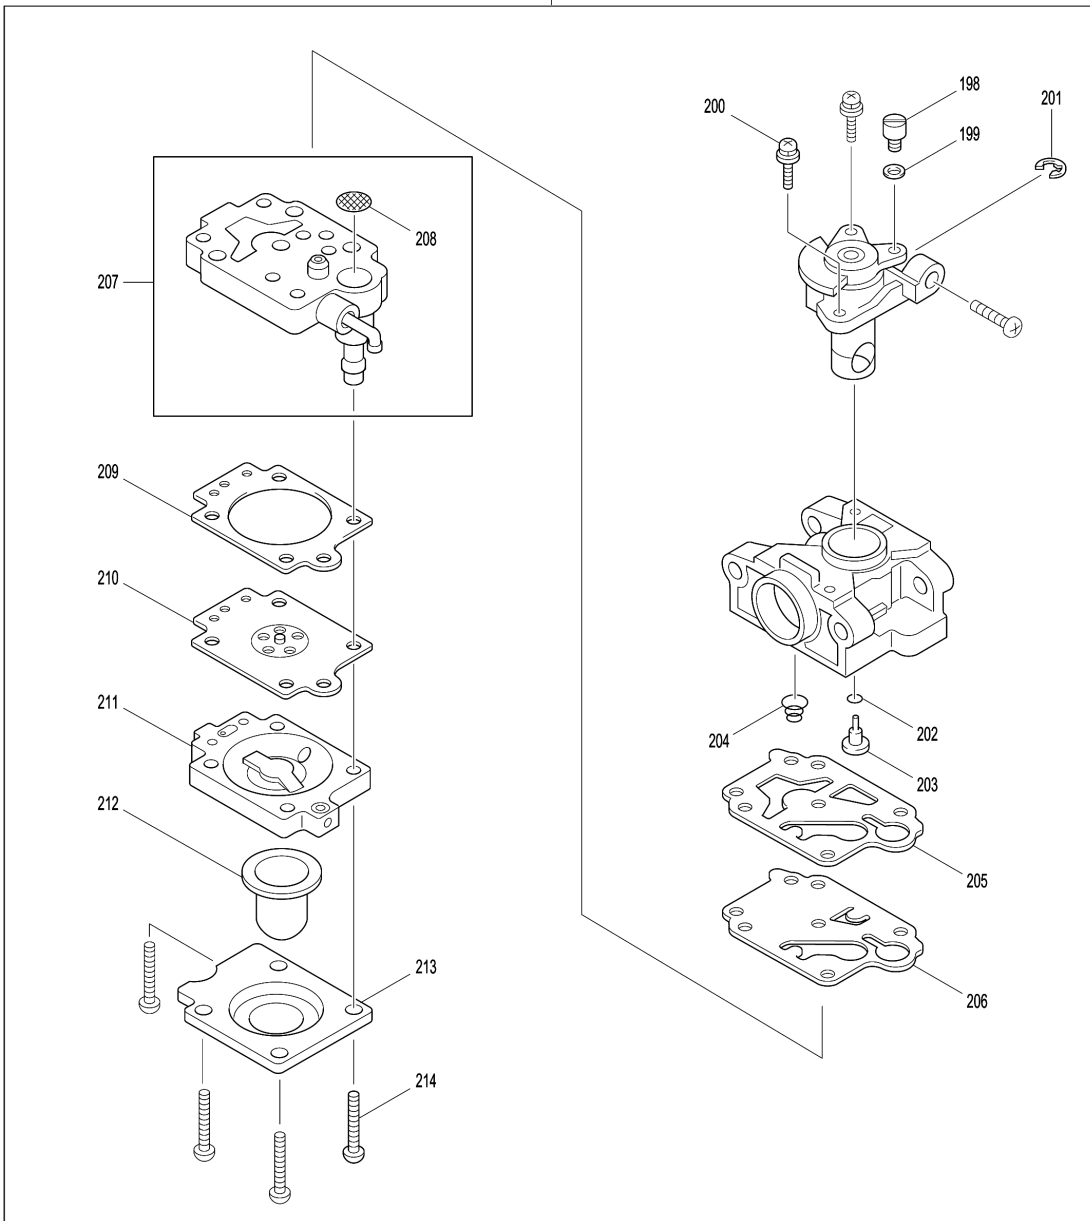

Model No. PE254.4 PETROL EDGER

197

Model No.PE254.4 PETROL EDGER

Item	Parts No.	Description	I/C	Qty	New/Old	Opt. 1	Opt. 2	Note
001	893388-3	DOLMAR LOGO LABEL		1				
004	142512-8	SHAFT PIPE COMPLETE		1				
C10	803G34-2	CAUTION LABEL		1				
C20	808723-2	CAUTION LABEL		2				
005	934401-9	WING NUT M8		1				
006	324893-4	SHAFT		1	*			
006-1	327056-1	SHAFT	O	1				
007	801D19-4	SERIAL NO. LABEL		1				
008	126414-6	GEAR CASE ASS'Y		1				
D10		INC. 9-13,15-20						
009	265590-2	+HEX.BOLT M8X10 WITH R		1				
010	319102-4	GEAR CASE		1				
011	126415-4	CUTTER SHAFT ASS'Y		1				
012	211231-8	BALL BEARING 6302DDW		1				
013	962201-7	RETAINING RING (INT) R-42		1				
014	922218-2	H.S.H.BOLT M5X14 WITH WR		1				
015	922241-7	HEX. SOCKET HEAD BOLT M5X25		1				
016	227629-9	SPIRAL BEVEL GEAR 14		1				
017	210049-4	BALL BEARING 609ZZ		1				
018	210049-4	BALL BEARING 609ZZ		1				
019	961005-4	RETAINING RING S-9		1				
020	962103-7	RETAINING RING R-24		1				
021	319111-3	BLADE CASE		1				
022	922233-6	H.S.H.BOLT M5X20 WITH WR		3				
023	346759-8	GUARD PLATE		1				
024	266874-1	H.S.H.BOLT M5X14		2				
025	326382-5	RECEIVE WASHER		1	*			
025-1	326734-0	RECEIVE WASHER	<	1				
026	326381-7	CLAMP		1				
027	264025-0	HEX. NUT M10-17		1				
028	424615-3	DEFLECTOR		1				
029	253804-1	FLAT WASHER 6		2				
030	266027-2	TAPPING SCREW CT5X16		2				
031	266876-7	C.H.SQUARE NECK BOLT M8X62		1	*			
031-1	266937-3	C.HEAD SQUARE NECK BOLT M8X64	S	1				
032	346758-0	PLATE		1				
033	257821-3	SLEEVE 8		1				
034	921542-0	HEX. BOLT M10X25		2				
035	454843-6	WHEEL		1				
036	941201-0	FLAT WASHER 8		1				
037	942201-3	SPRING WASHER 8		1				
038	126488-7	CONTROL LEVER ASSEMBLY		1				
D10		INC. 39-55						
039	266130-9	TAPPING SCREW BIND PT 3X16		1				

Please order the parts with part number.

Print Date 6/11/2023