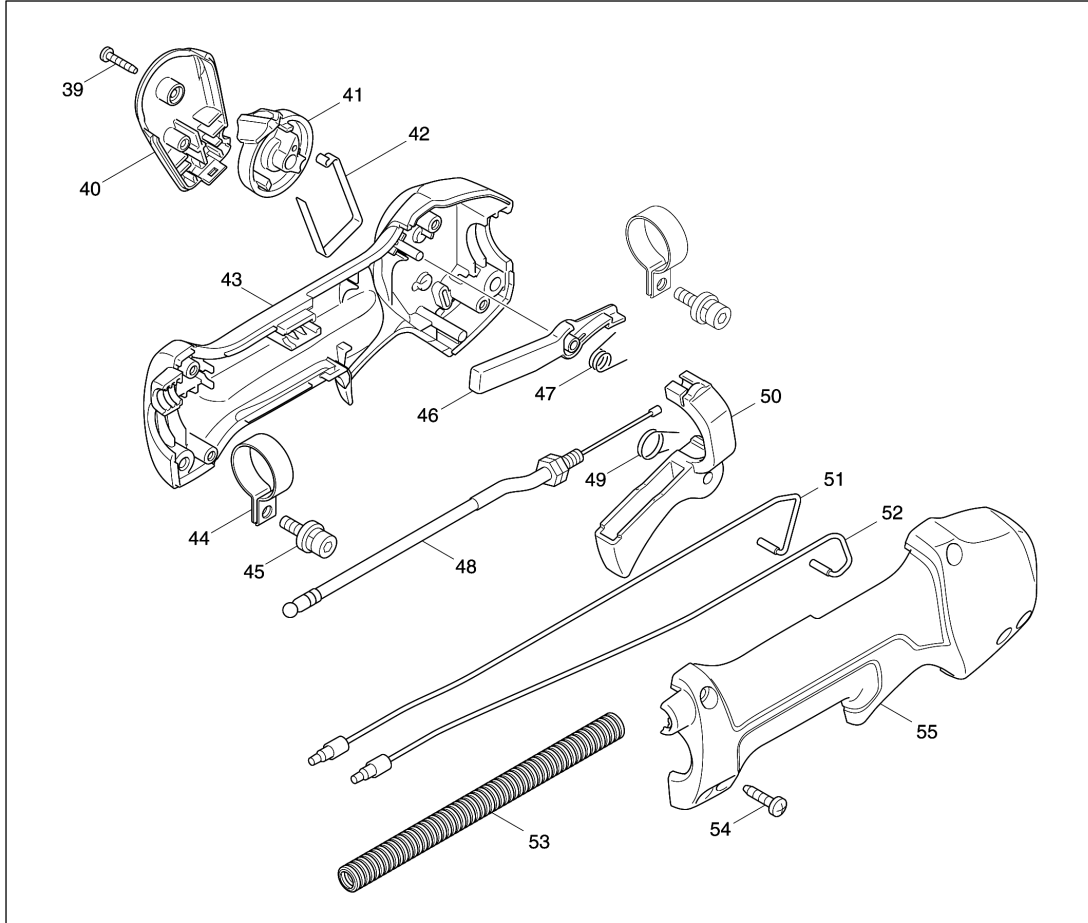

Model No.PE254.4 PETROL EDGER