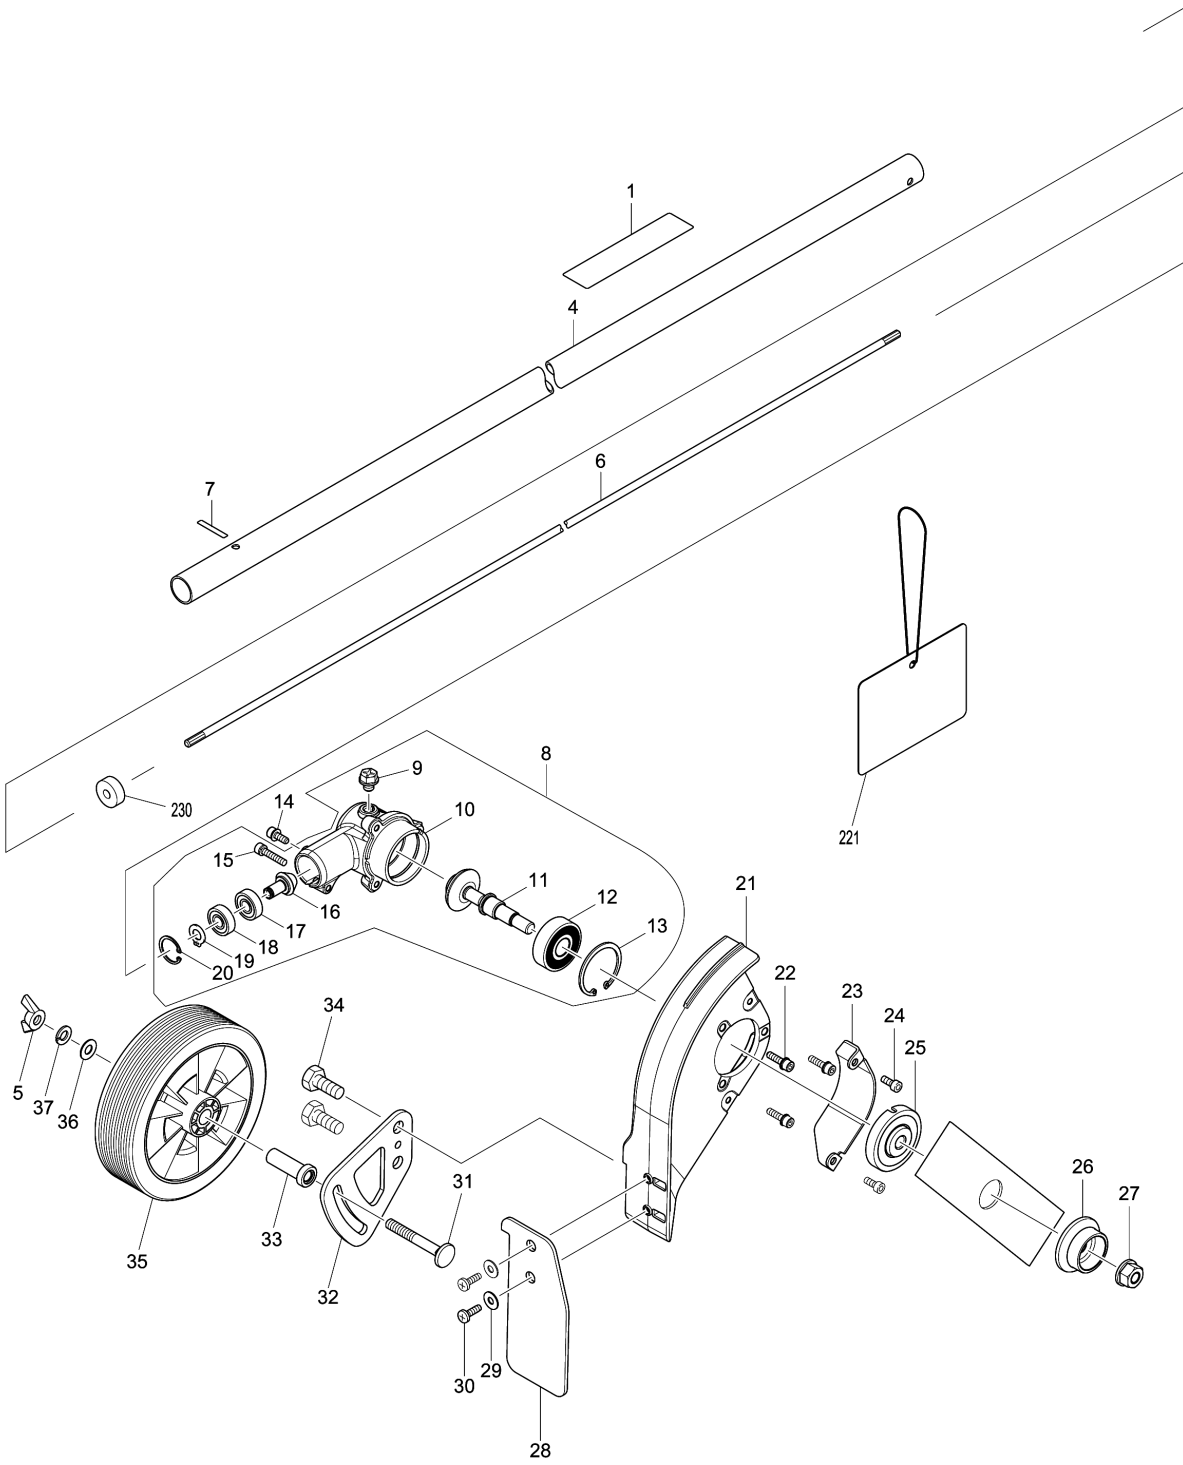

Model No.PE254.4 PETROL EDGER