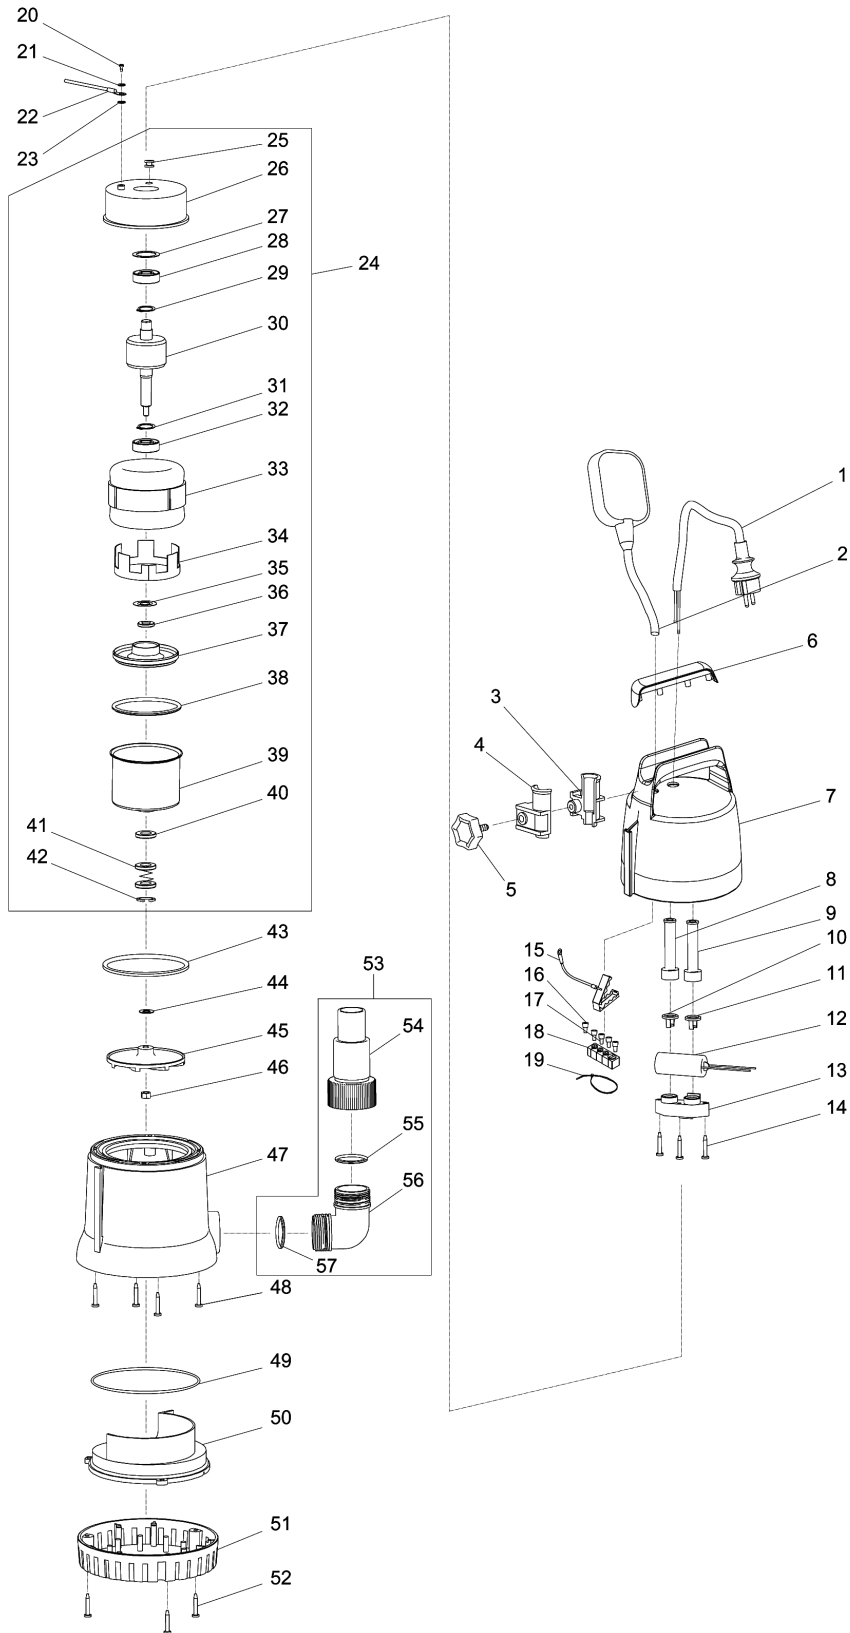

# Model No.PF0300 SUBMERSIBLE PUMP

Model No.PF0300 SUBMERSIBLE PUMP

Item	Parts No.	Description	I/C	Qty	New/Old	Opt. 1	Opt. 2	Note
001	609025434	POWER SUPPLY CORD 0.75-3-10		1	*			
001-1	JH00000122	CORD H05RN-F 0.75-3-10 EU	<	1				
002	609026209	FLOAT SWITCH BLUE		1	*			
002-1	JH00000126	FLOAT SWITCH BLUE	<	1				
003	609026210	CORD CLAMP BODY SIDE		1	*			
003-1	JH00000078	CORD CLAMP BODY SIDE	O	1				
004	609026211	CORD CLAMP THUMB SCREW SIDE		1	*			
004-1	JH00000079	CORD CLAMP THUMB SCREW SIDE	O	1				
005	609026212	THUMB SCREW M5X16		1				
006	609024586	HANDLE COVER MAKITA		1	*			
007	609026219	UPPER HOUSING BLUE		1	*			
007-1	JH00000040	UPPER HOUSING BLUE	X	1				
008	609024588	CORD GUARD 8.5		1	*			
008-1	JH00000110	CORD GUARD 8.5	<	1				
009	609024587	CORD GUARD 6.5		1	*			
009-1	JH00000109	CORD GUARD 6.5	<	1				
010	609024590	CORD CLAMP 8.5		1				
011	609024589	CORD CLAMP 6.5		1	*			
011-1	JH00000099	CORD CLAMP 6.5	O	1				
012	JH00000044	CAPACITOR 8 MICRO F		1	*			
012-1	JH00000181	CAPACITOR 8 MICRO F	O	1				
013	609024592	CAPACITOR HOLDER		1				
014	609024593	TAPPING SCREW 4X32		3				
015	609024628	GROUND COVER FOR RUBBER COVER		1				
016	609024629	CLOSED END SPLICE 5.5-SD		2				
017	609024630	CLOSED END SPLICE 2-SD		3				
018	609024631	RUBBER COVER FOR 4 SPLICE		1	*			
018-1	JH00000116	RUBBER COVER FOR 4 SPLICE	O	1				
019	609024632	CABLE TIE		1				
020	609024601	SCREW M4X8		1				
021	609024596	SPRING WASHER 4		1				
022	JH00000004	GROUND WIRE ASSY		1				
023	609024600	TOOTHED LOCK SPRING WASHER 4		1	*			
023-1	JH00000082	TOOTHED LOCK SPRING WASHER 4	<	1				
024	JH00000064	MOTOR ASSY 230V 50HZ		1				
D10		INC. 25-42			*			
D11		INC. 25-28, 30, 32-42						
025	609024595	GROMMET 10		1				
026	609024594	MOTOR HOUSING UPPER SIDE		1				
027	609024602	WAVE WASHER 25		1				
028	609024603	BALL BEARING 6201Z		1				
029	961052-5	RETAINING RING (EXT) S-12		1	*			