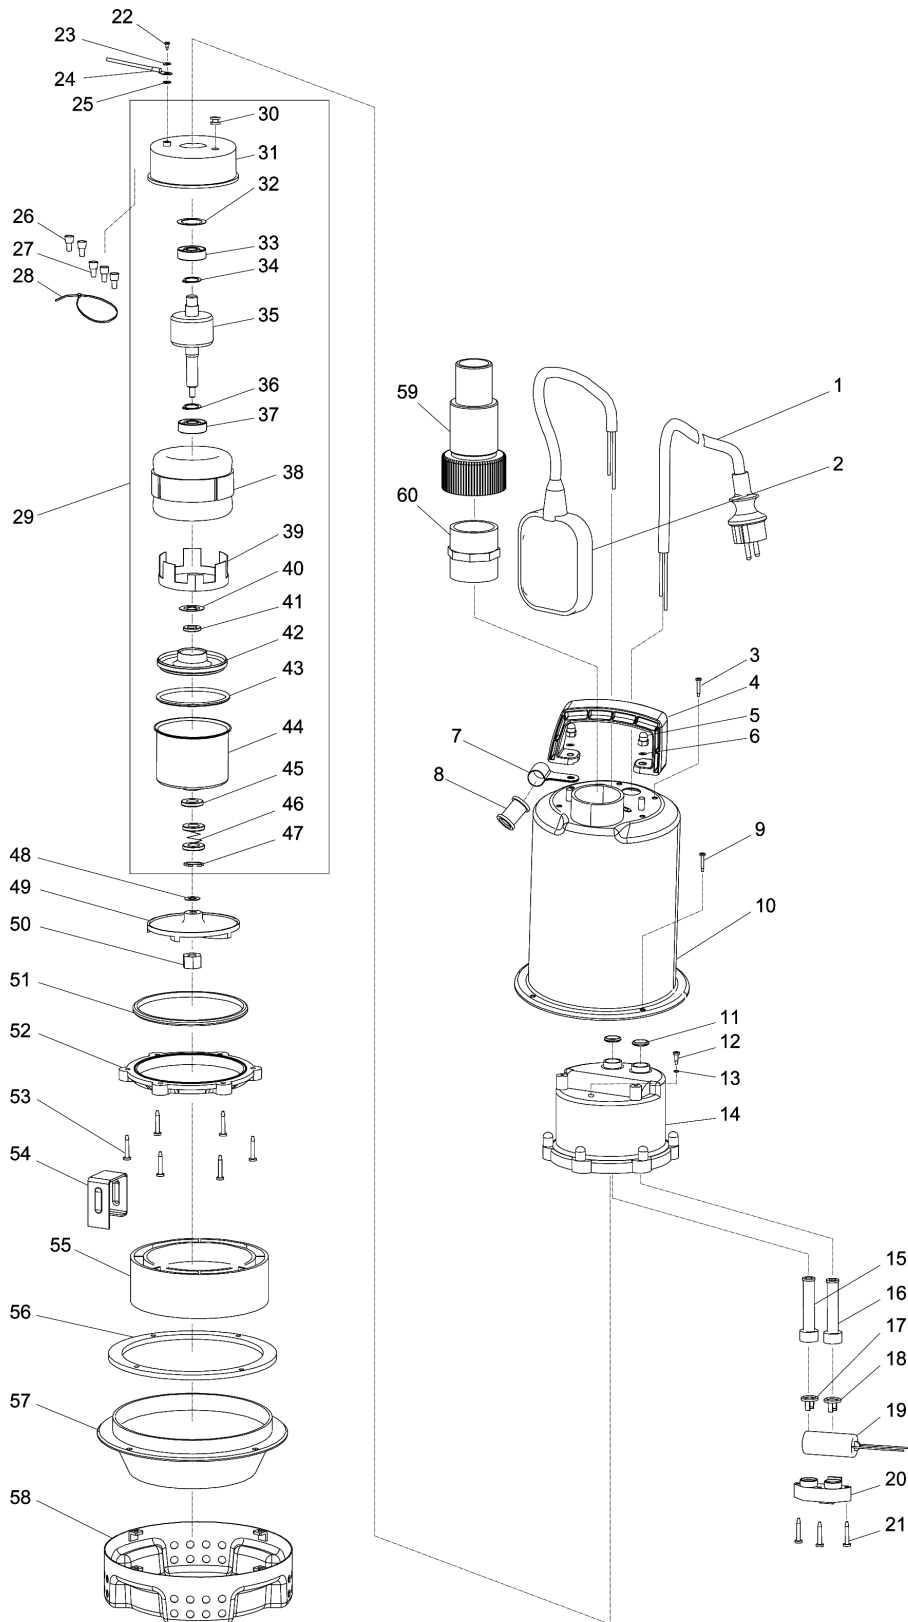

# Model No.PF0403 SUBMERSIBLE PUMP

Model No.PF0403 SUBMERSIBLE PUMP

Item	Parts No.	Description	I/C	Qty	New/Old	Opt. 1	Opt. 2	Note
001	609025434	POWER SUPPLY CORD 0.75-3-10		1	*			
001-1	JH00000122	CORD H05RN-F 0.75-3-10 EU	<	1				
002	609026209	FLOAT SWITCH BLUE		1	*			
002-1	JH00000126	FLOAT SWITCH BLUE	<	1				
003	609026213	TAPPING SCREW 4.2X13 INOX		5	*			
003-1	JH00000077	Y HEAD TAPPING SCREW ST4.5X13	<	5				
004	609024798	HANDLE BLUE		1				
005	609024637	HEX. CAP NUT M5 INOX		2				
006	609024638	FLAT WASHER 5 INOX		2				
007	609024650	CORD CLAMP INOX		1				
008	609026214	CORD GUARD		1				
009	609024639	+ PAN HEAD SCREW M4X10 INOX		4				
010	609024640	UPPER HOUSING INOX		1				
011	609024641	O-RING 15		2	*			
011-1	JH00000117	O-RING 15	<	2				
012	JH00000002	TAPPING SCREW		1				
013	JH00000003	O-RING		1	*			
013-1	JH00000125	O-RING	O	1				
014	609024642	WATER PROOF INNER HOUSING		1				
015	609024588	CORD GUARD 8.5		1	*			
015-1	JH00000110	CORD GUARD 8.5	<	1				
016	609024587	CORD GUARD 6.5		1	*			
016-1	JH00000109	CORD GUARD 6.5	<	1				
017	609024590	CORD CLAMP 8.5		1				
018	609024589	CORD CLAMP 6.5		1	*			
018-1	JH00000099	CORD CLAMP 6.5	O	1				
019	JH00000044	CAPACITOR 8 MICRO F		1	*			
019-1	JH00000181	CAPACITOR 8 MICRO F	O	1				
020	609024592	CAPACITOR HOLDER		1				
021	609024593	TAPPING SCREW 4X32		3				
022	609024601	SCREW M4X8		1				
023	609024596	SPRING WASHER 4		1				
024	JH00000004	GROUND WIRE ASSY		1				
025	609024600	TOOTHED LOCK SPRING WASHER 4		1	*			
025-1	JH00000082	TOOTHED LOCK SPRING WASHER 4	<	1				
026	609024629	CLOSED END SPLICE 5.5-SD		2				
027	609024630	CLOSED END SPLICE 2-SD		3				
028	609024632	CABLE TIE		1				
029	JH00000068	MOTOR ASSY 230V 50HZ		1				
D10		INC. 30-47			*			
D11		INC. 30-33, 35, 37-47						
030	609024595	GROMMET 10		1				
031	609024594	MOTOR HOUSING UPPER SIDE		1				