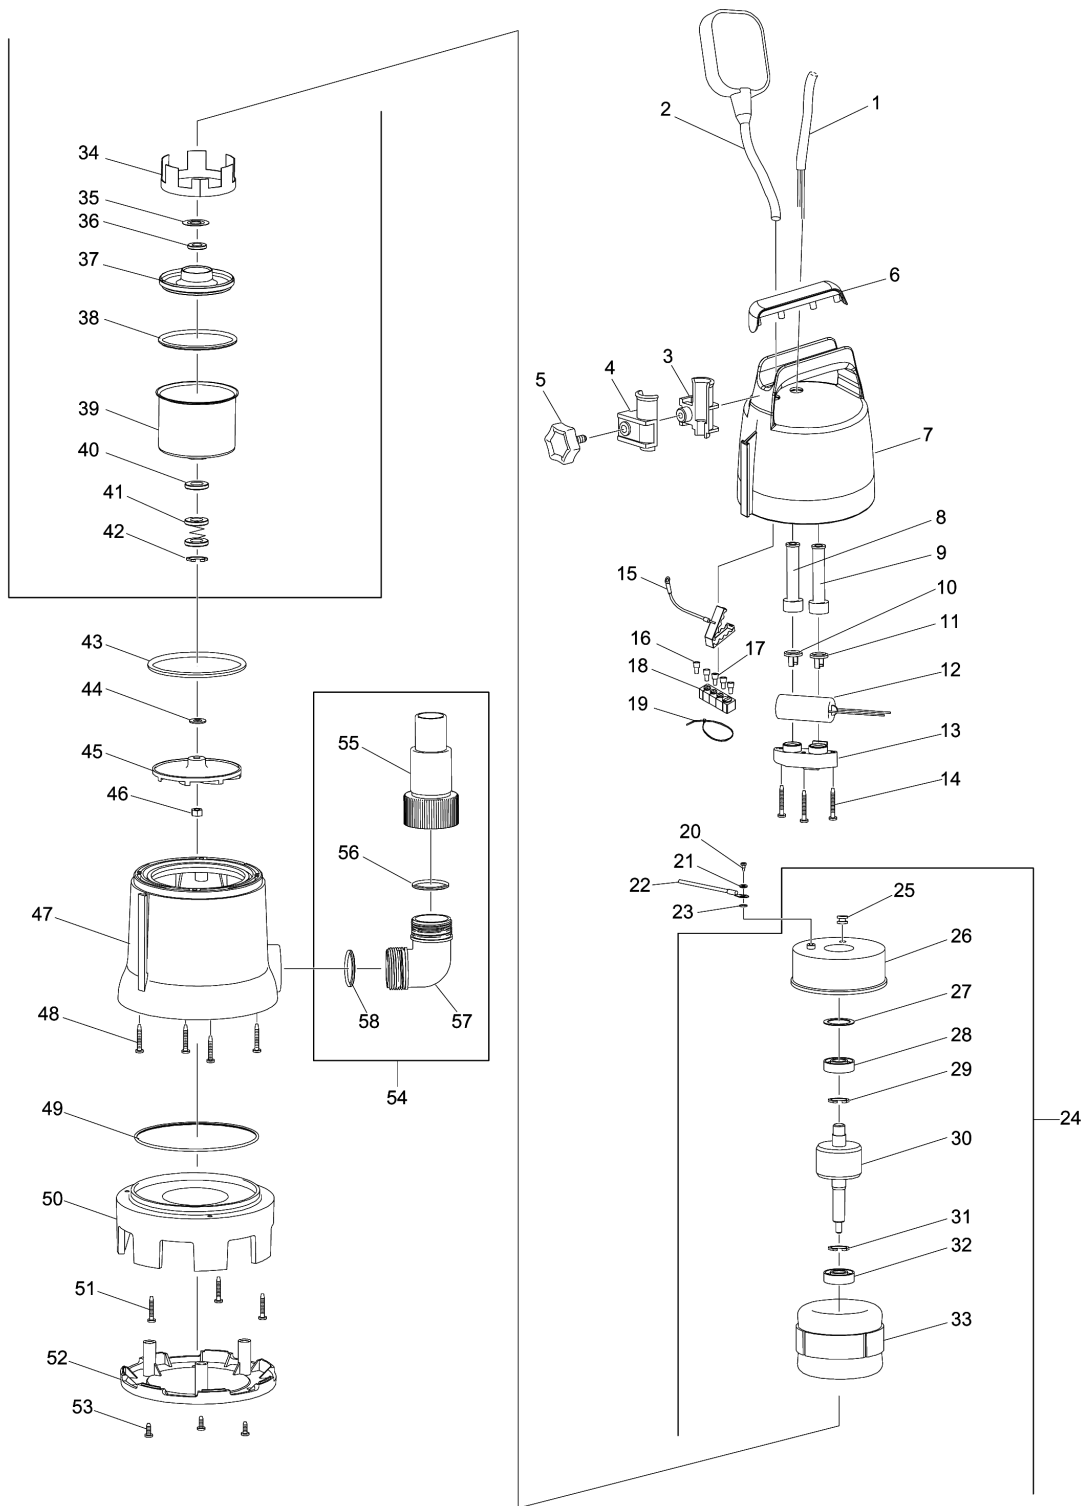

Model No.PF0410 SUBMERSIBLE PUMP

Model No.PF0410 SUBMERSIBLE PUMP

Item	Parts No.	Description	I/C	Qty	New/Old	Opt. 1	Opt. 2	Note
001	609025434	POWER SUPPLY CORD 0.75-3-10		1	*			
001-1	JH00000122	CORD H05RN-F 0.75-3-10 EU	<	1				
002	609026209	FLOAT SWITCH BLUE		1	*			
002-1	JH00000126	FLOAT SWITCH BLUE	<	1				
003	609026210	CORD CLAMP BODY SIDE		1	*			
003-1	JH00000078	CORD CLAMP BODY SIDE	O	1				
004	609026211	CORD CLAMP THUMB SCREW SIDE		1	*			
004-1	JH00000079	CORD CLAMP THUMB SCREW SIDE	O	1				
005	609026212	THUMB SCREW M5X16		1				
006	609024586	HANDLE COVER MAKITA		1	*			
007	609026219	UPPER HOUSING BLUE		1	*			
007-1	JH00000040	UPPER HOUSING BLUE	X	1				
008	609024588	CORD GUARD 8.5		1	*			
008-1	JH00000110	CORD GUARD 8.5	<	1				
009	609024587	CORD GUARD 6.5		1	*			
009-1	JH00000109	CORD GUARD 6.5	<	1				
010	609024590	CORD CLAMP 8.5		1				
011	609024589	CORD CLAMP 6.5		1	*			
011-1	JH00000099	CORD CLAMP 6.5	O	1				
012	JH00000044	CAPACITOR 8 MICRO F		1	*			
012-1	JH00000181	CAPACITOR 8 MICRO F	O	1				
013	609024592	CAPACITOR HOLDER		1				
014	609024593	TAPPING SCREW 4X32		3				
015	609024628	GROUND COVER FOR RUBBER COVER		1				
016	609024629	CLOSED END SPLICE 5.5-SD		2				
017	609024630	CLOSED END SPLICE 2-SD		3				
018	609024631	RUBBER COVER FOR 4 SPLICE		1	*			
018-1	JH00000116	RUBBER COVER FOR 4 SPLICE	<	1				
019	609024632	CABLE TIE		1				
020	609024601	SCREW M4X8		1				
021	609024596	SPRING WASHER 4		1				
022	JH00000004	GROUND WIRE ASSY		1				
023	609024600	TOOTHED LOCK SPRING WASHER 4		1	*			
023-1	JH00000082	TOOTHED LOCK SPRING WASHER 4	<	1				
024	JH00000066	MOTOR ASSY 230V 50HZ		1				
D10		INC. 25-42			*			
D11		INC. 25-28,30,32-42						
025	609024595	GROMMET 10		1				
026	609024594	MOTOR HOUSING UPPER SIDE		1				
027	609024602	WAVE WASHER 25		1				
028	609024603	BALL BEARING 6201Z		1				
029	961052-5	RETAINING RING (EXT) S-12		1	*			