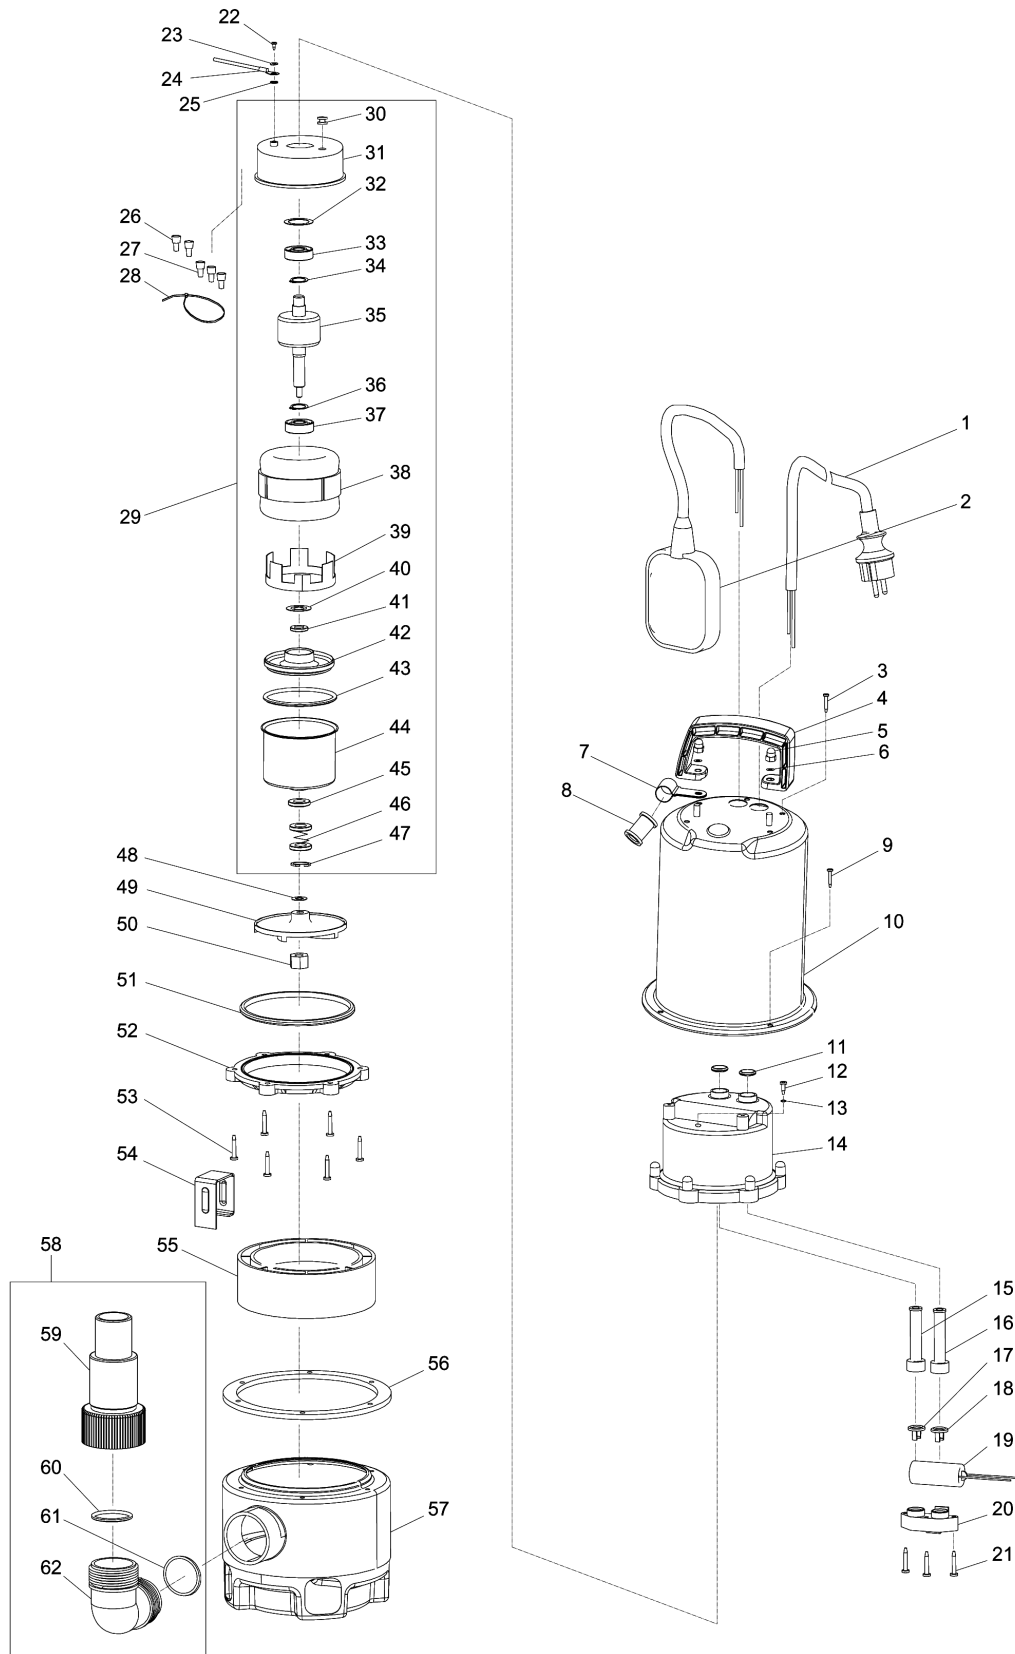

Model No.PF0610 SUBMERSIBLE PUMP

Model No.PF0610 SUBMERSIBLE PUMP

Item	Parts No.	Description	I/C	Qty	New/Old	Opt. 1	Opt. 2	Note
001	609025436	POWER SUPPLY CORD 1.0-3-10		1	*			
001-1	JH00000124	CORD H05RN-F 1.0-3-10 EU	<	1				
002	609026209	FLOAT SWITCH BLUE		1	*			
002-1	JH00000126	FLOAT SWITCH BLUE	<	1				
003	609026213	TAPPING SCREW 4.2X13 INOX		5	*			
003-1	JH00000077	Y HEAD TAPPING SCREW ST4.5X13	<	5				
004	609024798	HANDLE BLUE		1				
005	609024637	HEX. CAP NUT M5 INOX		2				
006	609024638	FLAT WASHER 5 INOX		2				
007	609024650	CORD CLAMP INOX		1				
008	609026214	CORD GUARD		1				
009	609024639	+ PAN HEAD SCREW M4X10 INOX		6				
010	609024663	UPPER HOUSING INOX		1	*			
C10	609024674	BLIND PLUG		1	*			
010-1	JH00000128	UPPER HOUSING INOX	<	1				
C10	609024674	BLIND PLUG		1				
011	609024641	O-RING 15		2	*			
011-1	JH00000117	O-RING 15	<	2				
012	JH00000002	TAPPING SCREW		1				
013	JH00000003	O-RING		1	*			
013-1	JH00000125	O-RING	O	1				
014	609024642	WATER PROOF INNER HOUSING		1				
015	609024588	CORD GUARD 8.5		1	*			
015-1	JH00000110	CORD GUARD 8.5	<	1				
016	609024664	CORD GUARD 7.0		1	*			
016-1	JH00000119	CORD GUARD 7.0	<	1				
017	609024590	CORD CLAMP 8.5		1				
018	609024589	CORD CLAMP 6.5		1	*			
018-1	JH00000099	CORD CLAMP 6.5	O	1				
019	JH00000076	CAPACITOR 12 MICRO F		1	*			
019-1	JH00000183	CAPACITOR 12 MICRO F	O	1				
020	609024592	CAPACITOR HOLDER		1				
021	609024593	TAPPING SCREW 4X32		3				
022	609024601	SCREW M4X8		1				
023	609024596	SPRING WASHER 4		1				
024	JH00000004	GROUND WIRE ASSY		1				
025	609024600	TOOTHED LOCK SPRING WASHER 4		1	*			
025-1	JH00000082	TOOTHED LOCK SPRING WASHER 4	<	1				
026	609024629	CLOSED END SPLICE 5.5-SD		2				
027	609024630	CLOSED END SPLICE 2-SD		3				
028	609024632	CABLE TIE		1				
029	JH00000070	STATOR ASSY 230V 50HZ		1				
D10		INC. 30-47			*			