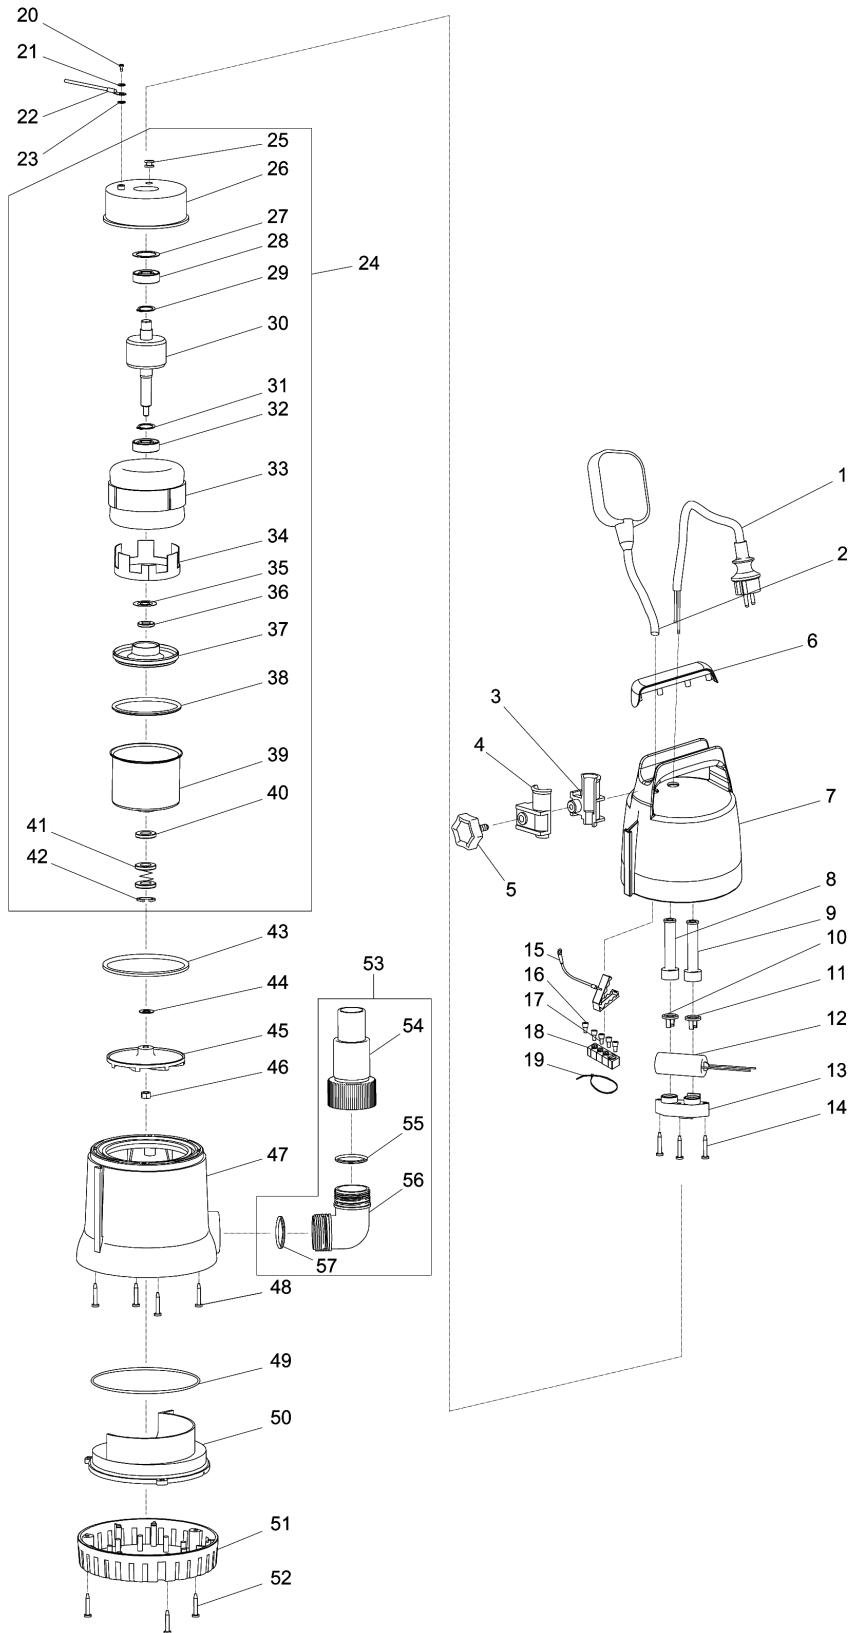

# Model No.PF0800 SUBMERSIBLE PUMP

Model No.PF0800 SUBMERSIBLE PUMP

Item	Parts No.	Description	I/C	Qty	New/Old	Opt. 1	Opt. 2	Note
001	609025435	POWER SUPPLY CORD 1.0-3-10		1	*			
001-1	JH00000123	CORD H07RN-F 1.0-3-10 EU	<	1				
002-1	609026209	FLOAT SWITCH BLUE		1	*			
002-2	JH00000126	FLOAT SWITCH BLUE	<	1				
003-1	609026210	CORD CLAMP BODY SIDE		1	*			
003-2	JH00000078	CORD CLAMP BODY SIDE	O	1				
004-1	609026211	CORD CLAMP THUMB SCREW SIDE		1	*			
004-2	JH00000079	CORD CLAMP THUMB SCREW SIDE	O	1				
005-1	609026212	THUMB SCREW M5X16		1				
006	609024586	HANDLE COVER MAKITA		1	*			
007-1	609026219	UPPER HOUSING BLUE		1	*			
007-2	JH00000040	UPPER HOUSING BLUE	<	1				
008	609024588	CORD GUARD 8.5		1	*			
008-1	JH00000110	CORD GUARD 8.5	<	1				
009	609024588	CORD GUARD 8.5		1	*			
009-1	JH00000110	CORD GUARD 8.5	<	1				
010	609024590	CORD CLAMP 8.5		1				
011	609024590	CORD CLAMP 8.5		1				
012-2	JH00000045	CAPACITOR 16 MICRO F		1	*			
012-3	JH00000182	CAPACITOR 16 MICRO F	O	1				
013	609024592	CAPACITOR HOLDER		1				
014	609024593	TAPPING SCREW 4X32		3				
015	609024628	GROUND COVER FOR RUBBER COVER		1				
016	609024629	CLOSED END SPLICE 5.5-SD		2				
017	609024630	CLOSED END SPLICE 2-SD		3				
018	609024631	RUBBER COVER FOR 4 SPLICE		1	*			
018-1	JH00000116	RUBBER COVER FOR 4 SPLICE	<	1				
019	609024632	CABLE TIE		1				
020	609024601	SCREW M4X8		1				
021	609024596	SPRING WASHER 4		1				
022	JH00000004	GROUND WIRE ASSY		2	*			
022-1	JH00000004	GROUND WIRE ASSY	O	1				
023	609024600	TOOTHED LOCK SPRING WASHER 4		1	*			
023-1	JH00000082	TOOTHED LOCK SPRING WASHER 4	<	1				
024-1	JH00000065	MOTOR ASSY 230V 50HZ		1				
D10		INC. 25-42			*			
D11		INC. 25-28,30,32-42						
025	609024595	GROMMET 10		1				
026	609024594	MOTOR HOUSING UPPER SIDE		1				
027	609024602	WAVE WASHER 25		1				
028	609024603	BALL BEARING 6201Z		1				
029	961052-5	RETAINING RING (EXT) S-12		1	*			