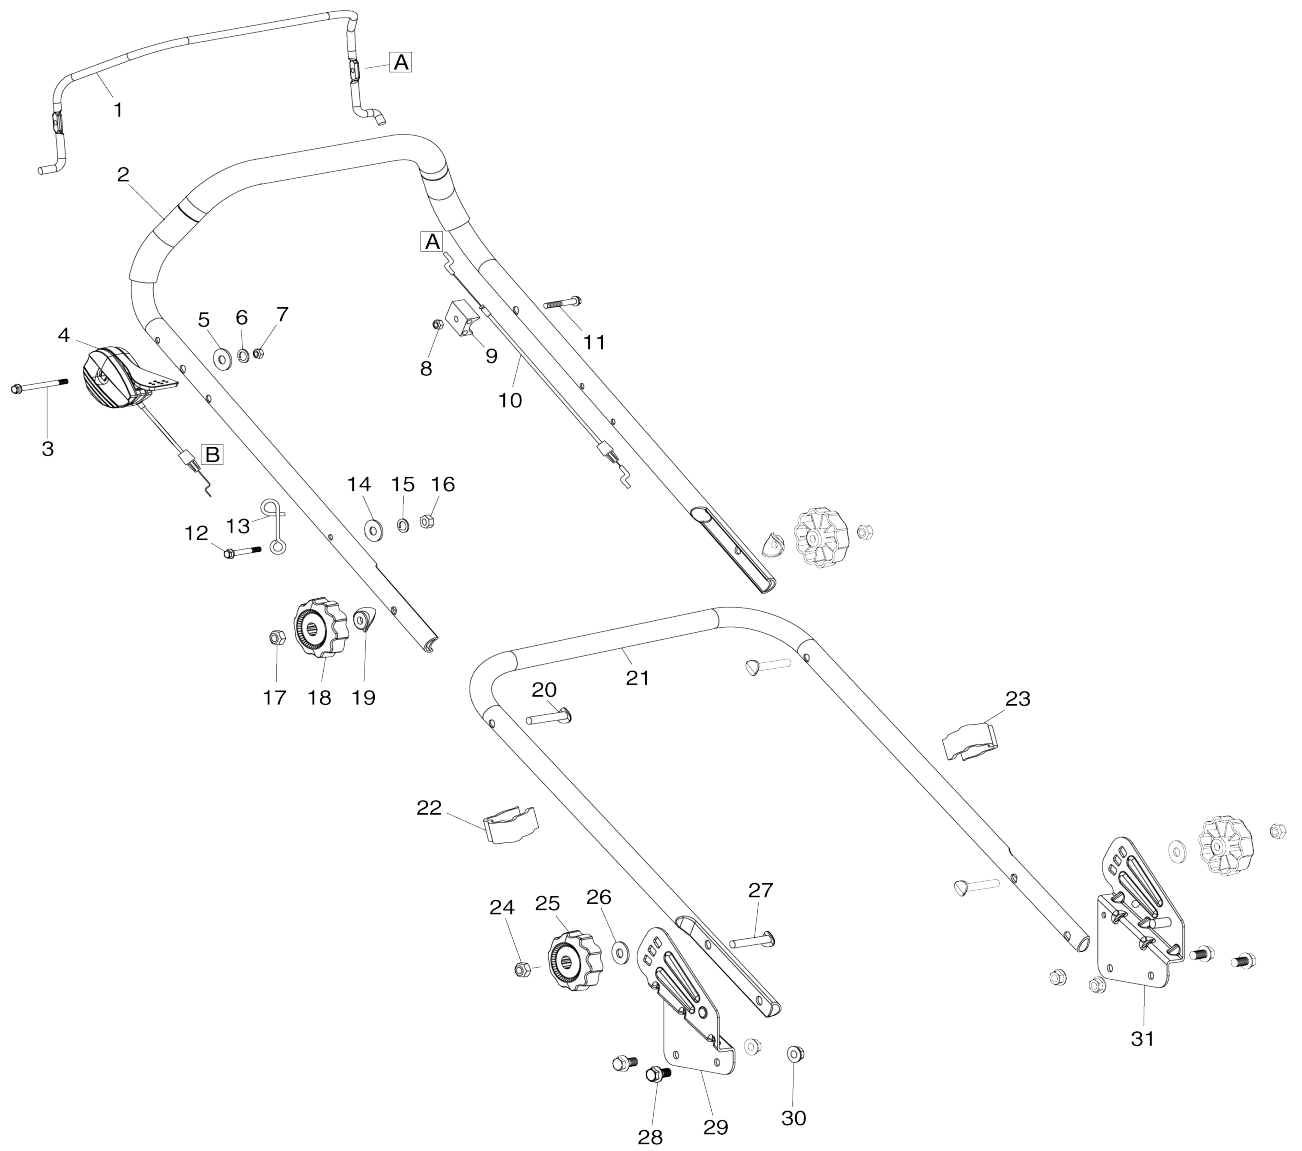

Model No. PLM4610 PETROL LAWN MOWER

Model No. PLM4610 PETROL LAWN MOWER

Model No. PLM4610 PETROL LAWN MOWER

Model No.PLM4610 PETROL LAWN MOWER

Item No.	Parts No.	Description	Interchangability	Q'ty	New/Old	Note1	Note2
001	DA00000961	ENGINE CLUTCH LEVER		1			
002	671002001	UPPER HANDLE BAR ASSY		1			
003	671006082	HEX. FLANGE BOLT M6X50		1			
004	671001137	THROTTLE CONTROL BOX ASSY		1			
005	DA00000574	FLAT WASHER 6		1			
006	DA00000864	SPRING WASHER 6		1			
007	DA00000575	HEX.CAP NUT M6		1			
008	DA00000575	HEX.CAP NUT M6		1			
009	DA00000573	OUTER WIRE STOPPER		1			
010	671001113	ENGINE CLUTCH WIRE		1			
011	DA00000577	HEX.FLANGE BOLT M6X35		1			
012	DA00000577	HEX.FLANGE BOLT M6X35		1			
013	DA00000579	STARTER GRIP HOOK		1			
014	DA00000574	FLAT WASHER 6		1			
015	DA00000864	SPRING WASHER 6		1			
016	DA00000575	HEX.CAP NUT M6		1			
017	DA00000563	HEXAGON NUT M8		2			
018	DA00000564	KNOB		2			
019	DA00000565	PLASTIC SADDLE WASHER 8		2			
020	DA00000569	SADDLE HEAD BOLT M8X58		2			
021	671001606	LOWER HANDLE BAR		1			
022	671177001	CABLE CLIP		1	*		
022-1	671611001	CABLE CLIP	O	1			
023	671177001	CABLE CLIP		1	*		
023-1	671611001	CABLE CLIP	O	1			
024	DA00000563	HEXAGON NUT M8		2			
025	DA00000564	KNOB		2			
026	671007007	FLAT WASHER 8		2			
027	671006118	SADDLE HEAD BOLT M8X35		2			
028	DA00000562	HEX.FLANGE BOLT M8X16		4			
029	671001180	RIGHT HANDLE BRACKET BLUE		1			
030	DA00000537	HEX.FLANGE LOCK NUT M8		4			
031	671001179	LEFT HANDLE BRACKET BLUE		1			
032	671003012	HEX. BOLT M5X14		1			
033	671010830	OUTER WIRE STOPPER		1			
034	671468001	REAR FLAP		1			
035	DA00000543	HEX.FLANGE LOCK NUT M6		2			
036	671009017	STOP RING E-6		2			
037	671001518	REAR FLAP HINGE ROD		1			
038	671011101	REAR FLAP TORSION SPRING		1			
039	DA00000537	HEX.FLANGE LOCK NUT M8		3			
041	671001517	DECK BLUE		1			
042	671659001	FRONT AXLE COVER		1			
043	671001062	TAPPING SCREW 4.2X10		8			
044	671002019	TRUSS HEAD SCREW M6X12		2			
045	671001018	HEIGHT ADJUSTER STOP PLATE		1			
046	DA00000543	HEX.FLANGE LOCK NUT M6		2			