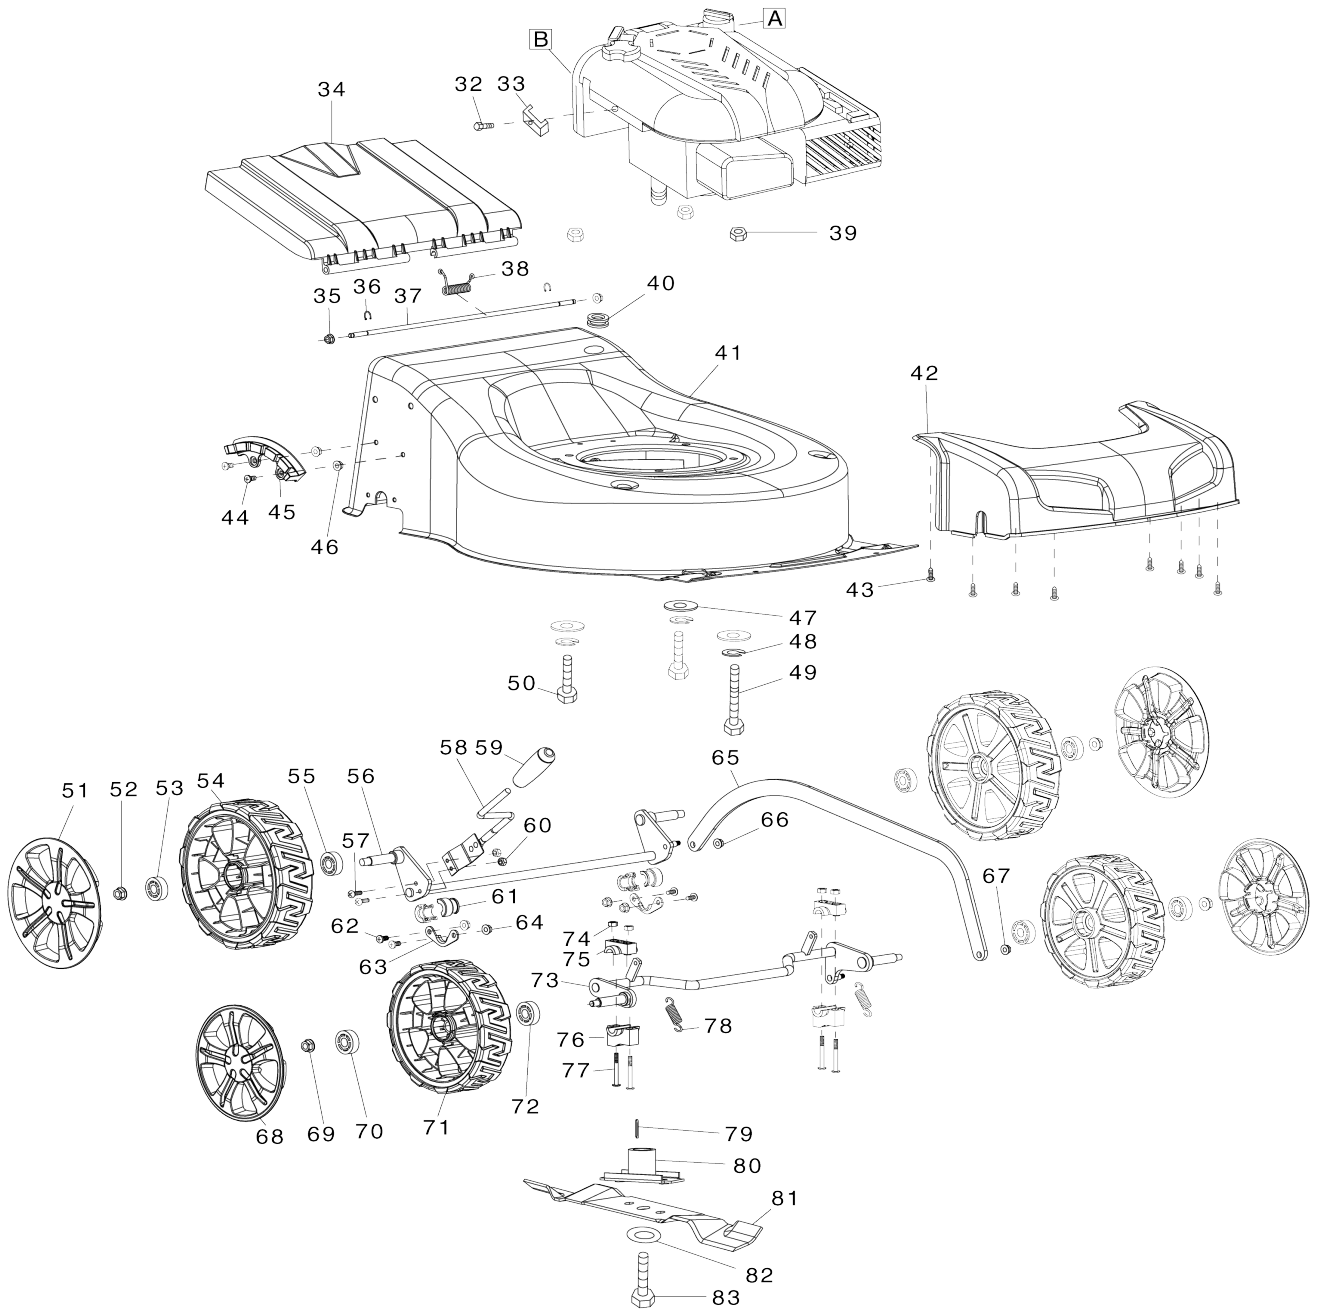

Model No. PLM4610 PETROL LAWN MOWER

Model No. PLM4610 PETROL LAWN MOWER

Model No. PLM4610 PETROL LAWN MOWER

Model No.PLM4610 PETROL LAWN MOWER

Item No.	Parts No.	Description	Interchangability	Q'ty	New/Old	Note1	Note2
001	DA00000961	ENGINE CLUTCH LEVER		1			
002	671002001	UPPER HANDLE BAR ASSY		1			
003	671006082	HEX. FLANGE BOLT M6X50		1			
004	671001137	THROTTLE CONTROL BOX ASSY		1			
005	DA00000574	FLAT WASHER 6		1			
006	DA00000864	SPRING WASHER 6		1			
007	DA00000575	HEX.CAP NUT M6		1			
008	DA00000575	HEX.CAP NUT M6		1			
009	DA00000573	OUTER WIRE STOPPER		1			
010	671001113	ENGINE CLUTCH WIRE		1			
011	DA00000577	HEX.FLANGE BOLT M6X35		1			
012	DA00000577	HEX.FLANGE BOLT M6X35		1			
013	DA00000579	STARTER GRIP HOOK		1			
014	DA00000574	FLAT WASHER 6		1			
015	DA00000864	SPRING WASHER 6		1			
016	DA00000575	HEX.CAP NUT M6		1			
017	DA00000563	HEXAGON NUT M8		2			
018	DA00000564	KNOB		2			
019	DA00000565	PLASTIC SADDLE WASHER 8		2			
020	DA00000569	SADDLE HEAD BOLT M8X58		2			
021	671001606	LOWER HANDLE BAR		1			
022	671177001	CABLE CLIP		1	*		
022-1	671611001	CABLE CLIP	O	1			
023	671177001	CABLE CLIP		1	*		
023-1	671611001	CABLE CLIP	O	1			
024	DA00000563	HEXAGON NUT M8		2			
025	DA00000564	KNOB		2			
026	671007007	FLAT WASHER 8		2			
027	671006118	SADDLE HEAD BOLT M8X35		2			
028	DA00000562	HEX.FLANGE BOLT M8X16		4			
029	671001180	RIGHT HANDLE BRACKET BLUE		1			
030	DA00000537	HEX.FLANGE LOCK NUT M8		4			
031	671001179	LEFT HANDLE BRACKET BLUE		1			
032	671003012	HEX. BOLT M5X14		1			
033	671010830	OUTER WIRE STOPPER		1			
034	671468001	REAR FLAP		1			
035	DA00000543	HEX.FLANGE LOCK NUT M6		2			
036	671009017	STOP RING E-6		2			
037	671001518	REAR FLAP HINGE ROD		1			
038	671011101	REAR FLAP TORSION SPRING		1			
039	DA00000537	HEX.FLANGE LOCK NUT M8		3			
041	671001517	DECK BLUE		1			
042	671659001	FRONT AXLE COVER		1			
043	671001062	TAPPING SCREW 4.2X10		8			
044	671002019	TRUSS HEAD SCREW M6X12		2			
045	671001018	HEIGHT ADJUSTER STOP PLATE		1			
046	DA00000543	HEX.FLANGE LOCK NUT M6		2			