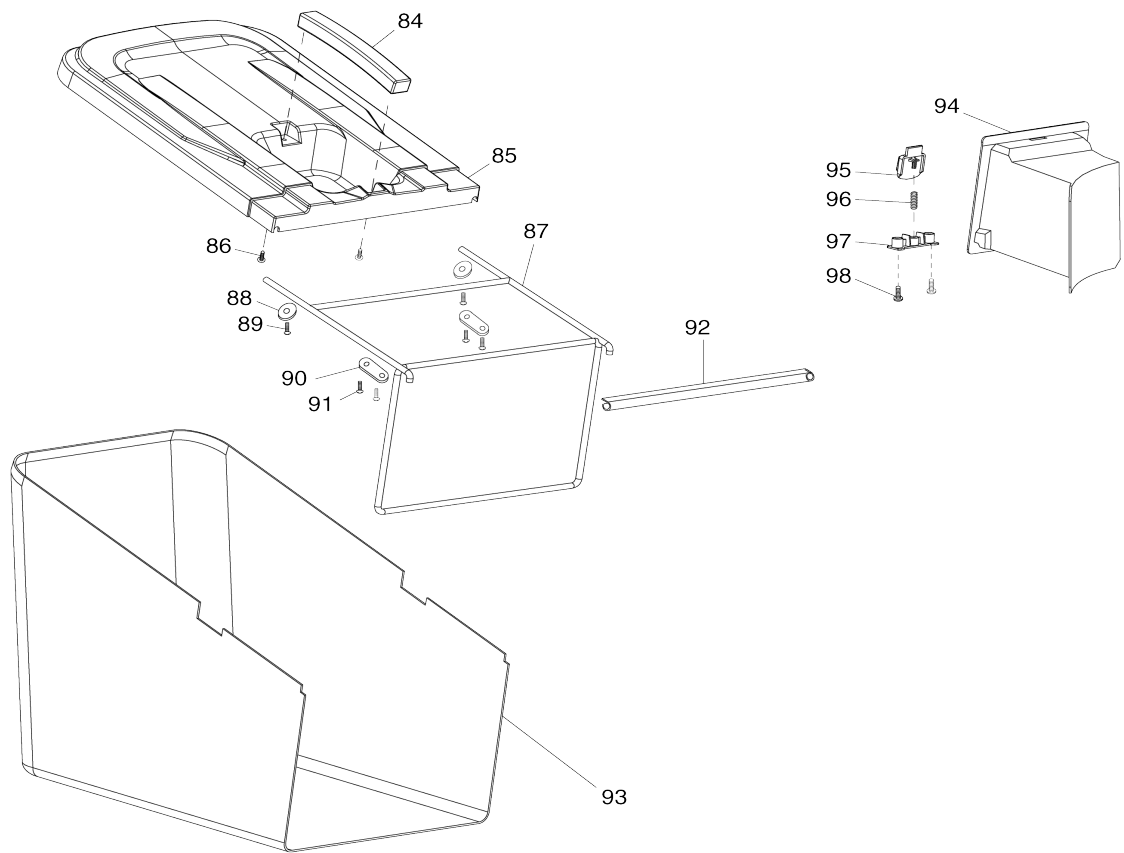

Model No. PLM4610 PETROL LAWN MOWER

Model No. PLM4610 PETROL LAWN MOWER

Model No. PLM4610 PETROL LAWN MOWER

Model No.PLM4610 PETROL LAWN MOWER

Item No.	Parts No.	Description	Interchangability	Q'ty	New/Old	Note1	Note2
001	DA00000961	ENGINE CLUTCH LEVER		1			
002	671002001	UPPER HANDLE BAR ASSY		1			
003	671006082	HEX. FLANGE BOLT M6X50		1			
004	671001137	THROTTLE CONTROL BOX ASSY		1			
005	DA00000574	FLAT WASHER 6		1			
006	DA00000864	SPRING WASHER 6		1			
007	DA00000575	HEX.CAP NUT M6		1			
008	DA00000575	HEX.CAP NUT M6		1			
009	DA00000573	OUTER WIRE STOPPER		1			
010	671001113	ENGINE CLUTCH WIRE		1			
011	DA00000577	HEX.FLANGE BOLT M6X35		1			
012	DA00000577	HEX.FLANGE BOLT M6X35		1			
013	DA00000579	STARTER GRIP HOOK		1			
014	DA00000574	FLAT WASHER 6		1			
015	DA00000864	SPRING WASHER 6		1			
016	DA00000575	HEX.CAP NUT M6		1			
017	DA00000563	HEXAGON NUT M8		2			
018	DA00000564	KNOB		2			
019	DA00000565	PLASTIC SADDLE WASHER 8		2			
020	DA00000569	SADDLE HEAD BOLT M8X58		2			
021	671001606	LOWER HANDLE BAR		1			
022	671177001	CABLE CLIP		1	*		
022-1	671611001	CABLE CLIP	O	1			
023	671177001	CABLE CLIP		1	*		
023-1	671611001	CABLE CLIP	O	1			
024	DA00000563	HEXAGON NUT M8		2			
025	DA00000564	KNOB		2			
026	671007007	FLAT WASHER 8		2			
027	671006118	SADDLE HEAD BOLT M8X35		2			
028	DA00000562	HEX.FLANGE BOLT M8X16		4			
029	671001180	RIGHT HANDLE BRACKET BLUE		1			
030	DA00000537	HEX.FLANGE LOCK NUT M8		4			
031	671001179	LEFT HANDLE BRACKET BLUE		1			
032	671003012	HEX. BOLT M5X14		1			
033	671010830	OUTER WIRE STOPPER		1			
034	671468001	REAR FLAP		1			
035	DA00000543	HEX.FLANGE LOCK NUT M6		2			
036	671009017	STOP RING E-6		2			
037	671001518	REAR FLAP HINGE ROD		1			
038	671011101	REAR FLAP TORSION SPRING		1			
039	DA00000537	HEX.FLANGE LOCK NUT M8		3			
041	671001517	DECK BLUE		1			
042	671659001	FRONT AXLE COVER		1			
043	671001062	TAPPING SCREW 4.2X10		8			
044	671002019	TRUSS HEAD SCREW M6X12		2			
045	671001018	HEIGHT ADJUSTER STOP PLATE		1			
046	DA00000543	HEX.FLANGE LOCK NUT M6		2			