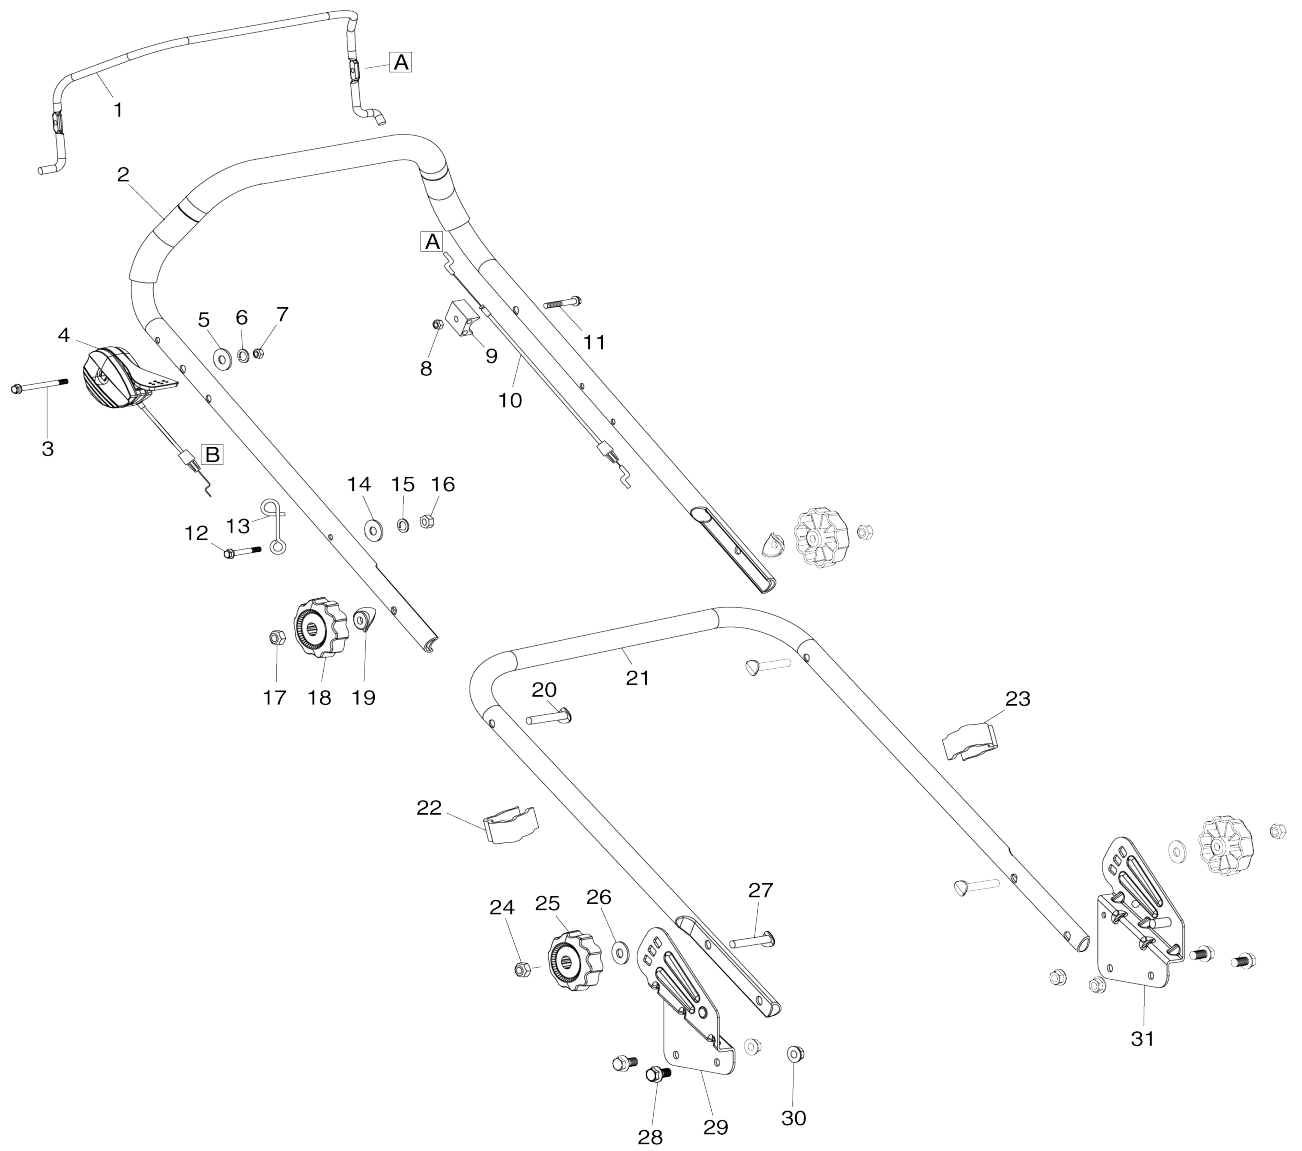

Model No. PLM4620 PETROL LAWN MOWER

Model No. PLM4620 PETROL LAWN MOWER

Model No. PLM4620 PETROL LAWN MOWER

Model No.PLM4620 PETROL LAWN MOWER

Item No.	Parts No.	Description	Interchangability	Q'ty	New/Old	Note1	Note2
001	DA00000961	ENGINE CLUTCH LEVER		1			
002	671002001	UPPER HANDLE BAR ASSY		1			
003	671006082	HEX. FLANGE BOLT M6X50		1			
004	671001137	THROTTLE CONTROL BOX ASSY		1			
005	DA00000574	FLAT WASHER 6		1			
006	DA00000864	SPRING WASHER 6		1			
007	DA00000575	HEX.CAP NUT M6		1			
008	DA00000575	HEX.CAP NUT M6		1			
009	DA00000573	OUTER WIRE STOPPER		1			
010	671001113	ENGINE CLUTCH WIRE		1			
011	DA00000577	HEX.FLANGE BOLT M6X35		1			
012	DA00000577	HEX.FLANGE BOLT M6X35		1			
013	DA00000579	STARTER GRIP HOOK		1			
014	DA00000574	FLAT WASHER 6		1			
015	DA00000864	SPRING WASHER 6		1			
016	DA00000575	HEX.CAP NUT M6		1			
017	DA00000563	HEXAGON NUT M8		2			
018	DA00000564	KNOB		2			
019	DA00000565	PLASTIC SADDLE WASHER 8		2			
020	DA00000569	SADDLE HEAD BOLT M8X58		2			
021	671001606	LOWER HANDLE BAR		1			
022	671177001	CABLE CLIP		1	*		
022-1	671611001	CABLE CLIP	O	1			
023	671177001	CABLE CLIP		1	*		
023-1	671611001	CABLE CLIP	O	1			
024	DA00000563	HEXAGON NUT M8		2			
025	DA00000564	KNOB		2			
026	671007007	FLAT WASHER 8		2			
027	671006118	SADDLE HEAD BOLT M8X35		2			
028	DA00000562	HEX.FLANGE BOLT M8X16		4			
029	671001180	RIGHT HANDLE BRACKET BLUE		1			
030	DA00000537	HEX.FLANGE LOCK NUT M8		4			
031	671001179	LEFT HANDLE BRACKET BLUE		1			
032	671003012	HEX. BOLT M5X14		1			
033	671010830	OUTER WIRE STOPPER		1			
034	671468001	REAR FLAP		1			
035	DA00000543	HEX.FLANGE LOCK NUT M6		2			
036	671009017	STOP RING E-6		2			
037	671001518	REAR FLAP HINGE ROD		1			
038	671011101	REAR FLAP TORSION SPRING		1			
039	DA00000537	HEX.FLANGE LOCK NUT M8		3			
041	671001517	DECK BLUE		1			
042	671659001	FRONT AXLE COVER		1			
043	DA00000911	TAPPING SCREW ST4.2X10		8			
044	671002019	TRUSS HEAD SCREW M6X12		2			
045	671001018	HEIGHT ADJUSTER STOP PLATE		1			
046	DA00000543	HEX.FLANGE LOCK NUT M6		2			