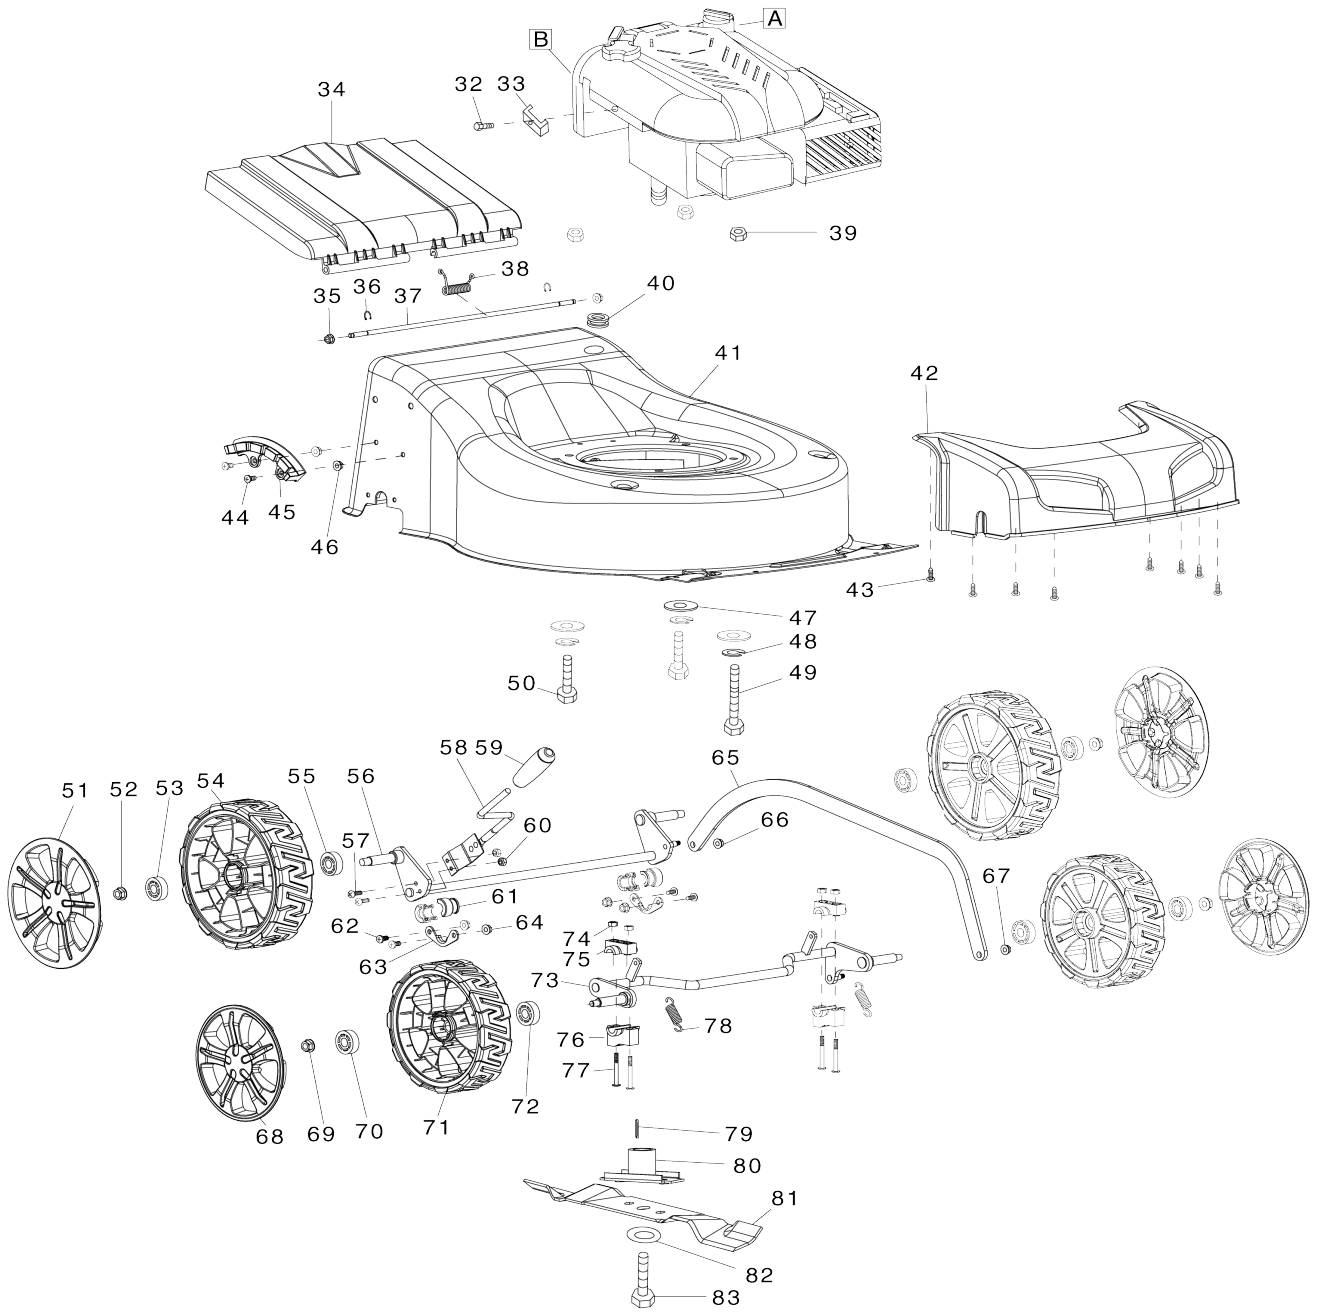

Model No. PLM4620 PETROL LAWN MOWER

Model No. PLM4620 PETROL LAWN MOWER

Model No. PLM4620 PETROL LAWN MOWER

Model No.PLM4620 PETROL LAWN MOWER

Item No.	Parts No.	Description	Interchangability	Q'ty	New/Old	Note1	Note2
001	DA00000961	ENGINE CLUTCH LEVER		1			
002	671002001	UPPER HANDLE BAR ASSY		1			
003	671006082	HEX. FLANGE BOLT M6X50		1			
004	671001137	THROTTLE CONTROL BOX ASSY		1			
005	DA00000574	FLAT WASHER 6		1			
006	DA00000864	SPRING WASHER 6		1			
007	DA00000575	HEX.CAP NUT M6		1			
008	DA00000575	HEX.CAP NUT M6		1			
009	DA00000573	OUTER WIRE STOPPER		1			
010	671001113	ENGINE CLUTCH WIRE		1			
011	DA00000577	HEX.FLANGE BOLT M6X35		1			
012	DA00000577	HEX.FLANGE BOLT M6X35		1			
013	DA00000579	STARTER GRIP HOOK		1			
014	DA00000574	FLAT WASHER 6		1			
015	DA00000864	SPRING WASHER 6		1			
016	DA00000575	HEX.CAP NUT M6		1			
017	DA00000563	HEXAGON NUT M8		2			
018	DA00000564	KNOB		2			
019	DA00000565	PLASTIC SADDLE WASHER 8		2			
020	DA00000569	SADDLE HEAD BOLT M8X58		2			
021	671001606	LOWER HANDLE BAR		1			
022	671177001	CABLE CLIP		1	*		
022-1	671611001	CABLE CLIP	O	1			
023	671177001	CABLE CLIP		1	*		
023-1	671611001	CABLE CLIP	O	1			
024	DA00000563	HEXAGON NUT M8		2			
025	DA00000564	KNOB		2			
026	671007007	FLAT WASHER 8		2			
027	671006118	SADDLE HEAD BOLT M8X35		2			
028	DA00000562	HEX.FLANGE BOLT M8X16		4			
029	671001180	RIGHT HANDLE BRACKET BLUE		1			
030	DA00000537	HEX.FLANGE LOCK NUT M8		4			
031	671001179	LEFT HANDLE BRACKET BLUE		1			
032	671003012	HEX. BOLT M5X14		1			
033	671010830	OUTER WIRE STOPPER		1			
034	671468001	REAR FLAP		1			
035	DA00000543	HEX.FLANGE LOCK NUT M6		2			
036	671009017	STOP RING E-6		2			
037	671001518	REAR FLAP HINGE ROD		1			
038	671011101	REAR FLAP TORSION SPRING		1			
039	DA00000537	HEX.FLANGE LOCK NUT M8		3			
041	671001517	DECK BLUE		1			
042	671659001	FRONT AXLE COVER		1			
043	DA00000911	TAPPING SCREW ST4.2X10		8			
044	671002019	TRUSS HEAD SCREW M6X12		2			
045	671001018	HEIGHT ADJUSTER STOP PLATE		1			
046	DA00000543	HEX.FLANGE LOCK NUT M6		2			