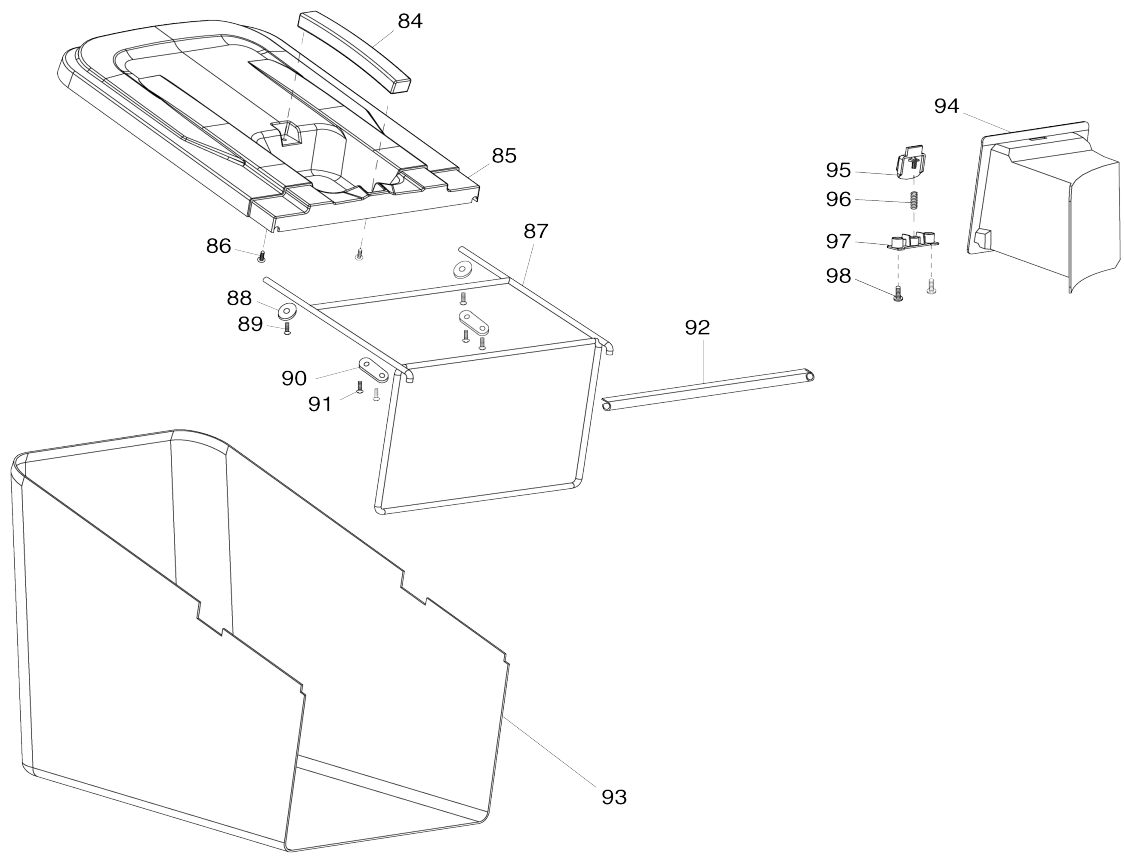

Model No. PLM4620 PETROL LAWN MOWER

Model No. PLM4620 PETROL LAWN MOWER

Model No. PLM4620 PETROL LAWN MOWER

Model No.PLM4620 PETROL LAWN MOWER

Item No.	Parts No.	Description	Interchangability	Q'ty	New/Old	Note1	Note2
001	DA00000961	ENGINE CLUTCH LEVER		1			
002	671002001	UPPER HANDLE BAR ASSY		1			
003	671006082	HEX. FLANGE BOLT M6X50		1			
004	671001137	THROTTLE CONTROL BOX ASSY		1			
005	DA00000574	FLAT WASHER 6		1			
006	DA00000864	SPRING WASHER 6		1			
007	DA00000575	HEX.CAP NUT M6		1			
008	DA00000575	HEX.CAP NUT M6		1			
009	DA00000573	OUTER WIRE STOPPER		1			
010	671001113	ENGINE CLUTCH WIRE		1			
011	DA00000577	HEX.FLANGE BOLT M6X35		1			
012	DA00000577	HEX.FLANGE BOLT M6X35		1			
013	DA00000579	STARTER GRIP HOOK		1			
014	DA00000574	FLAT WASHER 6		1			
015	DA00000864	SPRING WASHER 6		1			
016	DA00000575	HEX.CAP NUT M6		1			
017	DA00000563	HEXAGON NUT M8		2			
018	DA00000564	KNOB		2			
019	DA00000565	PLASTIC SADDLE WASHER 8		2			
020	DA00000569	SADDLE HEAD BOLT M8X58		2			
021	671001606	LOWER HANDLE BAR		1			
022	671177001	CABLE CLIP		1	*		
022-1	671611001	CABLE CLIP	O	1			
023	671177001	CABLE CLIP		1	*		
023-1	671611001	CABLE CLIP	O	1			
024	DA00000563	HEXAGON NUT M8		2			
025	DA00000564	KNOB		2			
026	671007007	FLAT WASHER 8		2			
027	671006118	SADDLE HEAD BOLT M8X35		2			
028	DA00000562	HEX.FLANGE BOLT M8X16		4			
029	671001180	RIGHT HANDLE BRACKET BLUE		1			
030	DA00000537	HEX.FLANGE LOCK NUT M8		4			
031	671001179	LEFT HANDLE BRACKET BLUE		1			
032	671003012	HEX. BOLT M5X14		1			
033	671010830	OUTER WIRE STOPPER		1			
034	671468001	REAR FLAP		1			
035	DA00000543	HEX.FLANGE LOCK NUT M6		2			
036	671009017	STOP RING E-6		2			
037	671001518	REAR FLAP HINGE ROD		1			
038	671011101	REAR FLAP TORSION SPRING		1			
039	DA00000537	HEX.FLANGE LOCK NUT M8		3			
041	671001517	DECK BLUE		1			
042	671659001	FRONT AXLE COVER		1			
043	DA00000911	TAPPING SCREW ST4.2X10		8			
044	671002019	TRUSS HEAD SCREW M6X12		2			
045	671001018	HEIGHT ADJUSTER STOP PLATE		1			
046	DA00000543	HEX.FLANGE LOCK NUT M6		2			