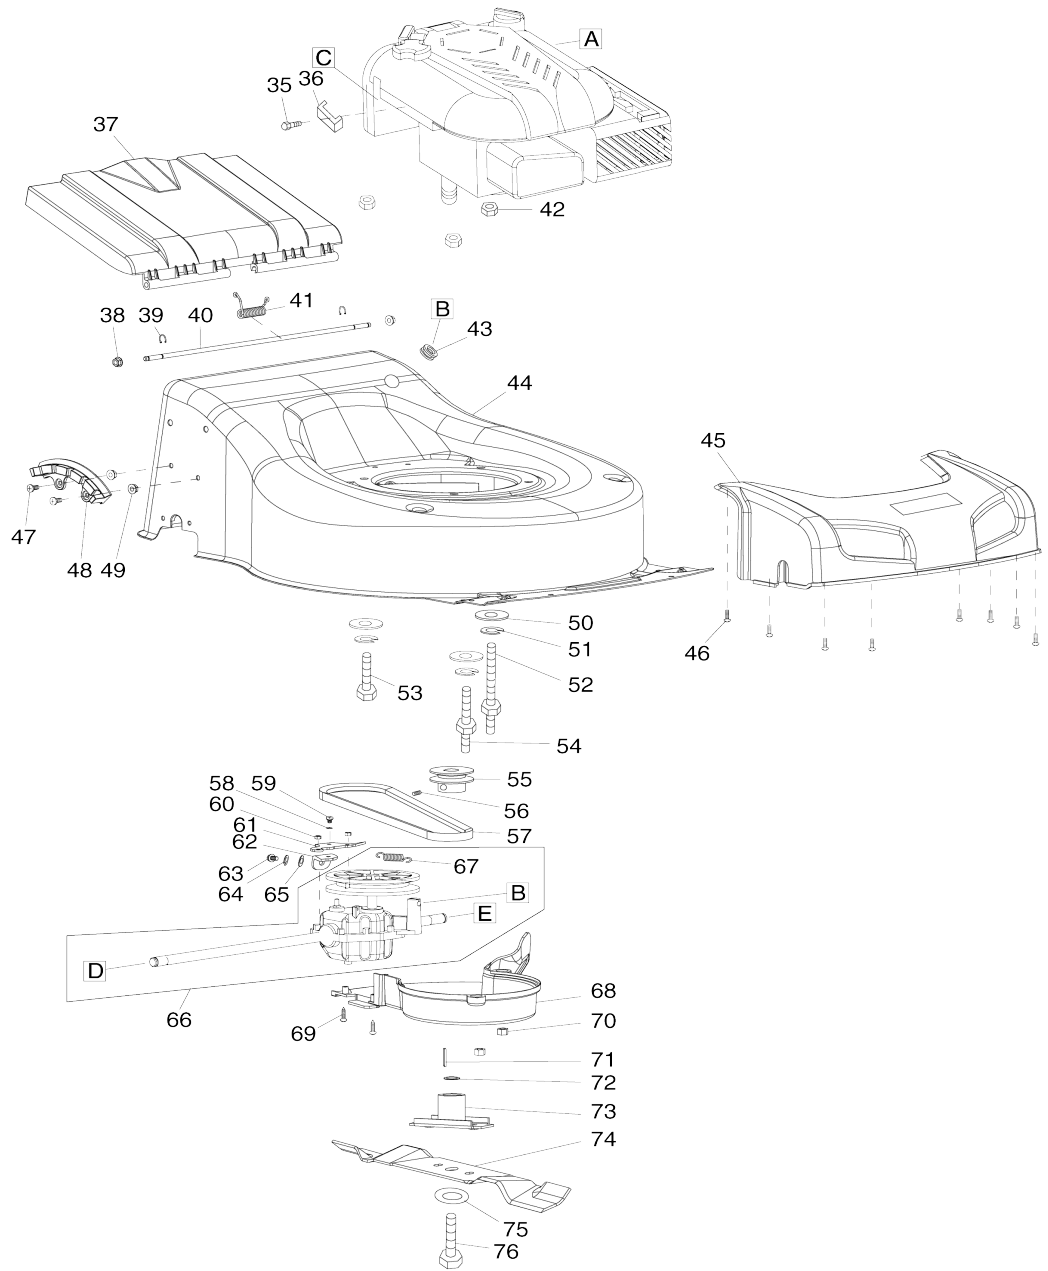

Model No. PLM4621 PETROL LAWN MOWER