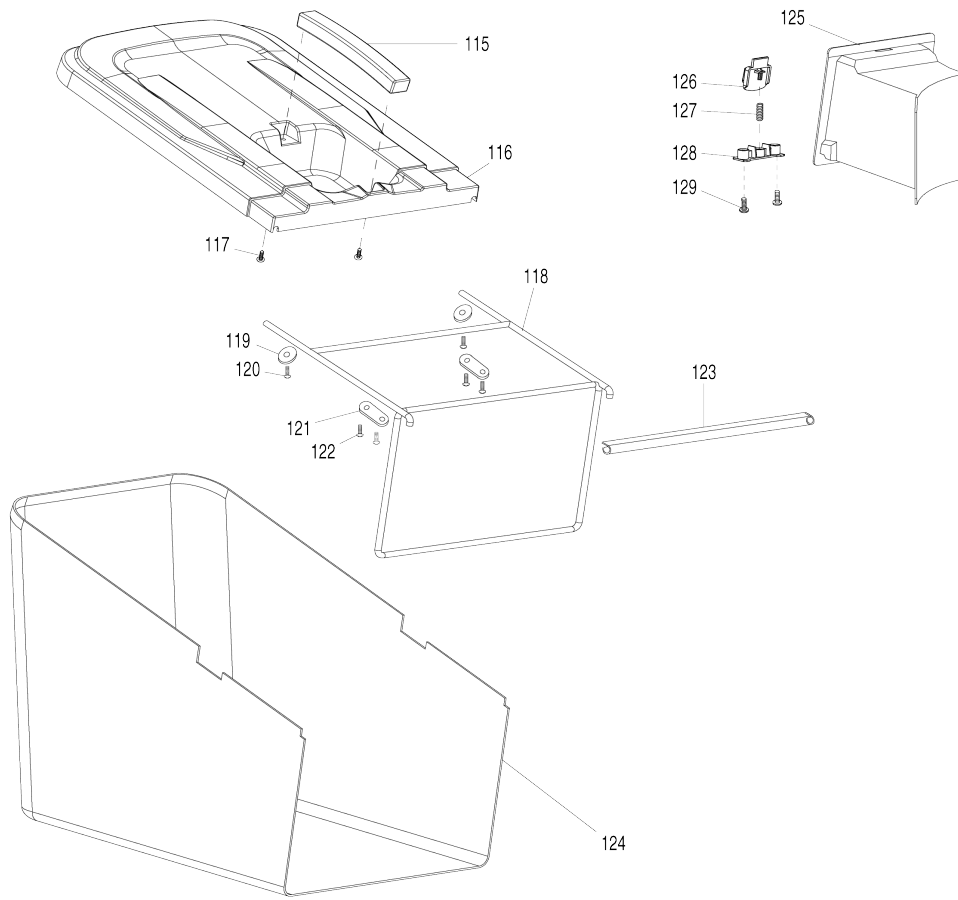

Model No. PLM4621 PETROL LAWN MOWER

Model No.PLM4621 PETROL LAWN MOWER

Item No.	Parts No.	Description	Interchangeability	Q'ty	New/Old	Note1	Note2
001	DA00000961	ENGINE CLUTCH LEVER		1			
002	DA00000964	SELF DRIVE CONTROL LEVER		1			
003	671001524	SADDLE WASHER 8		2			
004	671002001	UPPER HANDLE BAR ASSY		1			
005	671006082	HEX. FLANGE BOLT M6X50		1			
006	671001137	THROTTLE CONTROL BOX ASSY		1			
007	DA00000574	FLAT WASHER 6		1			
008	DA00000864	SPRING WASHER 6		1			
009	DA00000575	HEX.CAP NUT M6		1			
010	DA00000575	HEX.CAP NUT M6		1			
011	DA00000573	OUTER WIRE STOPPER		1			
012	DA00000977	SELF DRIVE CONTROL WIRE ASSY		1			
013	671001113	ENGINE CLUTCH WIRE		1			
014	DA00000577	HEX.FLANGE BOLT M6X35		1			
015	DA00000577	HEX.FLANGE BOLT M6X35		1			
016	DA00000579	STARTER GRIP HOOK		1			
017	DA00000574	FLAT WASHER 6		1			
018	DA00000864	SPRING WASHER 6		1			
019	DA00000575	HEX.CAP NUT M6		1			
020	DA00000563	HEXAGON NUT M8		2			
021	DA00000564	KNOB		2			
022	DA00000565	PLASTIC SADDLE WASHER 8		2			
023	DA00000569	SADDLE HEAD BOLT M8X58		2			
024	671001606	LOWER HANDLE BAR		1			
025	671177001	CABLE CLIP		1	*		
025-1	671611001	CABLE CLIP	O	1			
026	671177001	CABLE CLIP		1	*		
026-1	671611001	CABLE CLIP	O	1			
027	DA00000563	HEXAGON NUT M8		2			
028	DA00000564	KNOB		2			
029	671007007	FLAT WASHER 8		2			
030	671006118	SADDLE HEAD BOLT M8X35		2			
031	DA00000562	HEX.FLANGE BOLT M8X16		4			
032	671001180	RIGHT HANDLE BRACKET BLUE		1			
033	DA00000537	HEX.FLANGE LOCK NUT M8		4			
034	671001179	LEFT HANDLE BRACKET BLUE		1			
035	671003012	HEX. BOLT M5X14		1			
036	671010830	OUTER WIRE STOPPER		1			
037	671468001	REAR FLAP		1			
038	DA00000543	HEX.FLANGE LOCK NUT M6		2			
039	671009017	STOP RING E-6		2			
040	671001518	REAR FLAP HINGE ROD		1			
041	671011101	REAR FLAP TORSION SPRING		1			
042	DA00000537	HEX.FLANGE LOCK NUT M8		3			
043	671800104	GROMMET		1			
044	671001517	DECK BLUE		1			
045	671659001	FRONT AXLE COVER		1