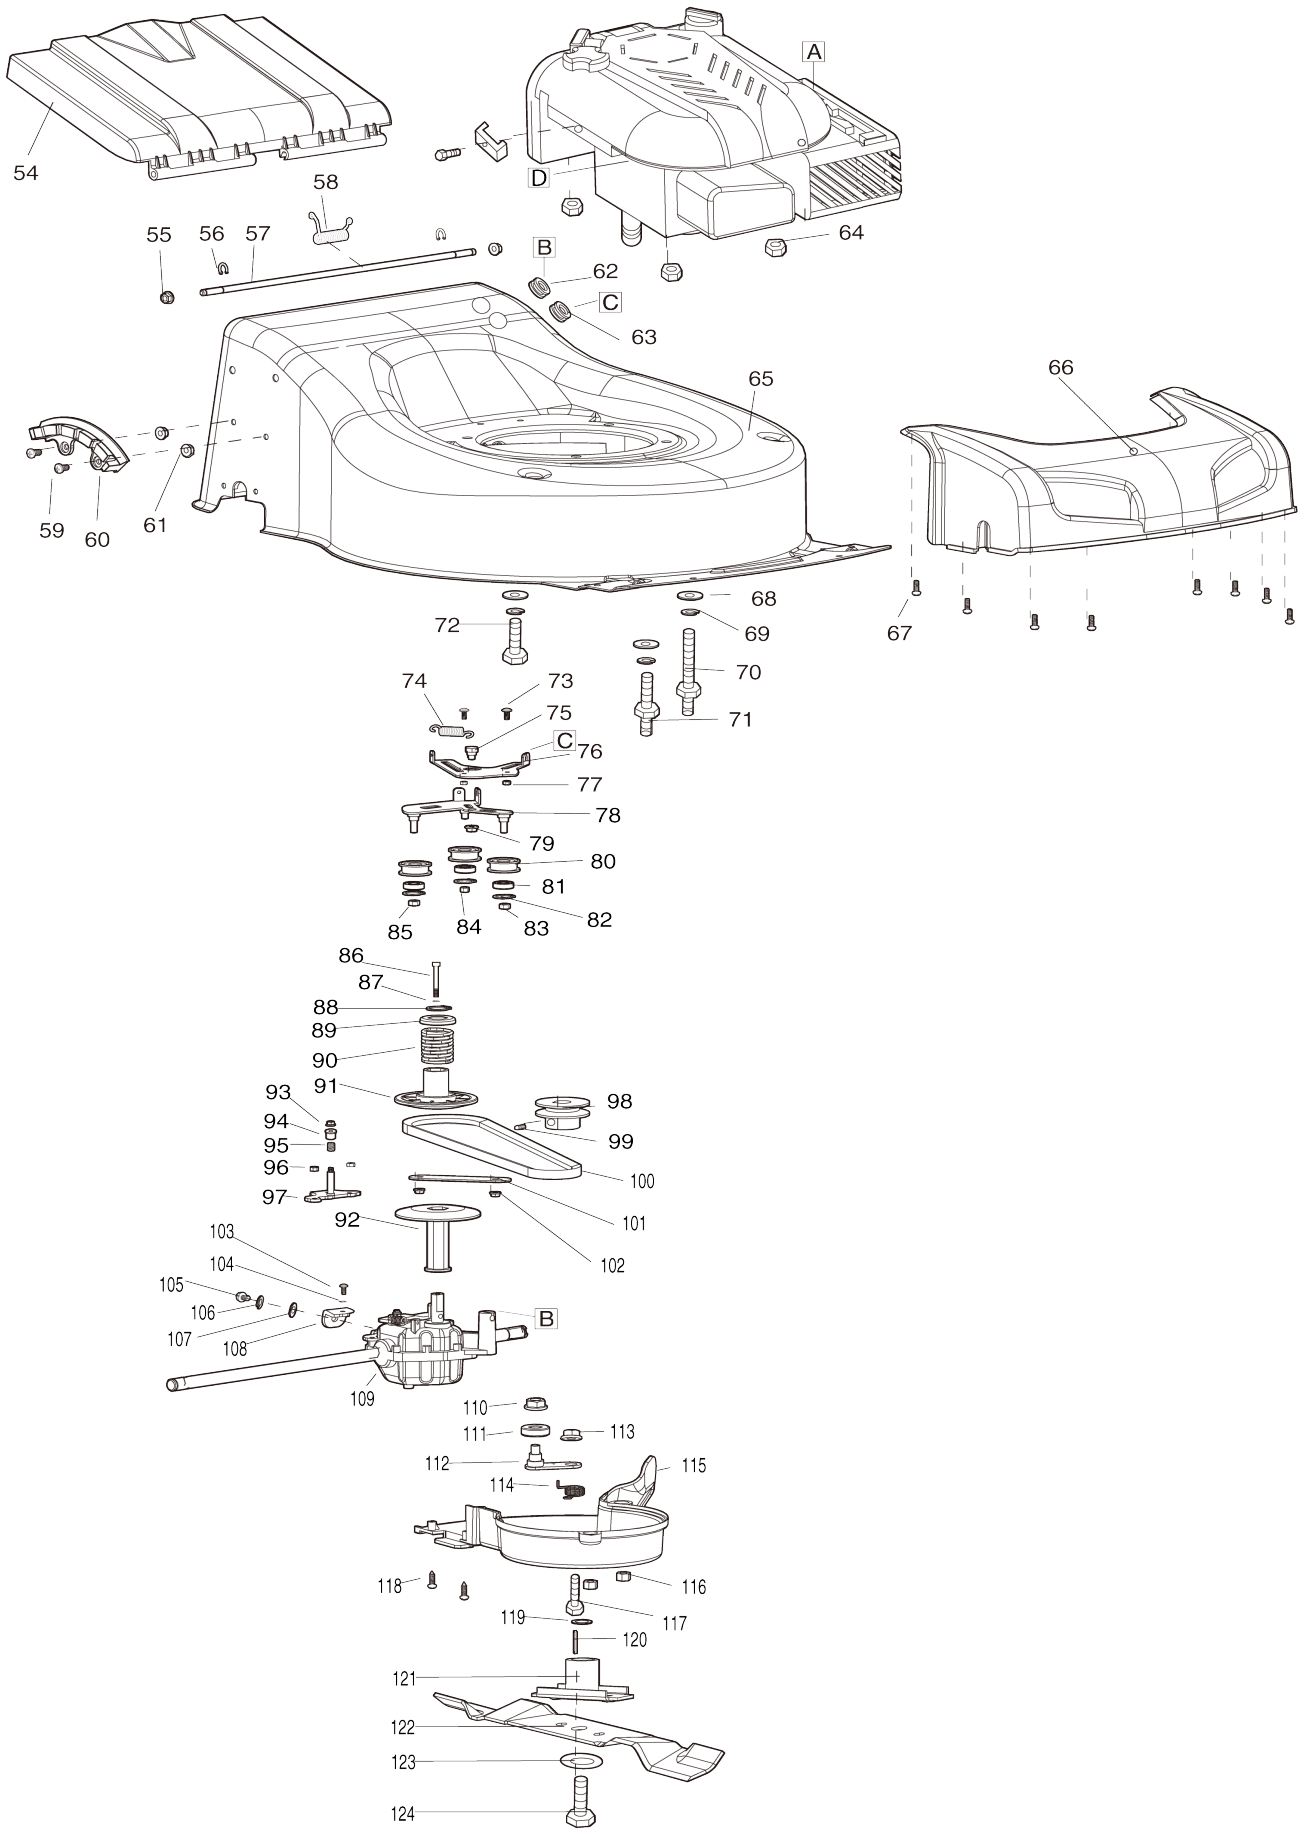

Model No. PLM4622 PETROL LAWN MOWER