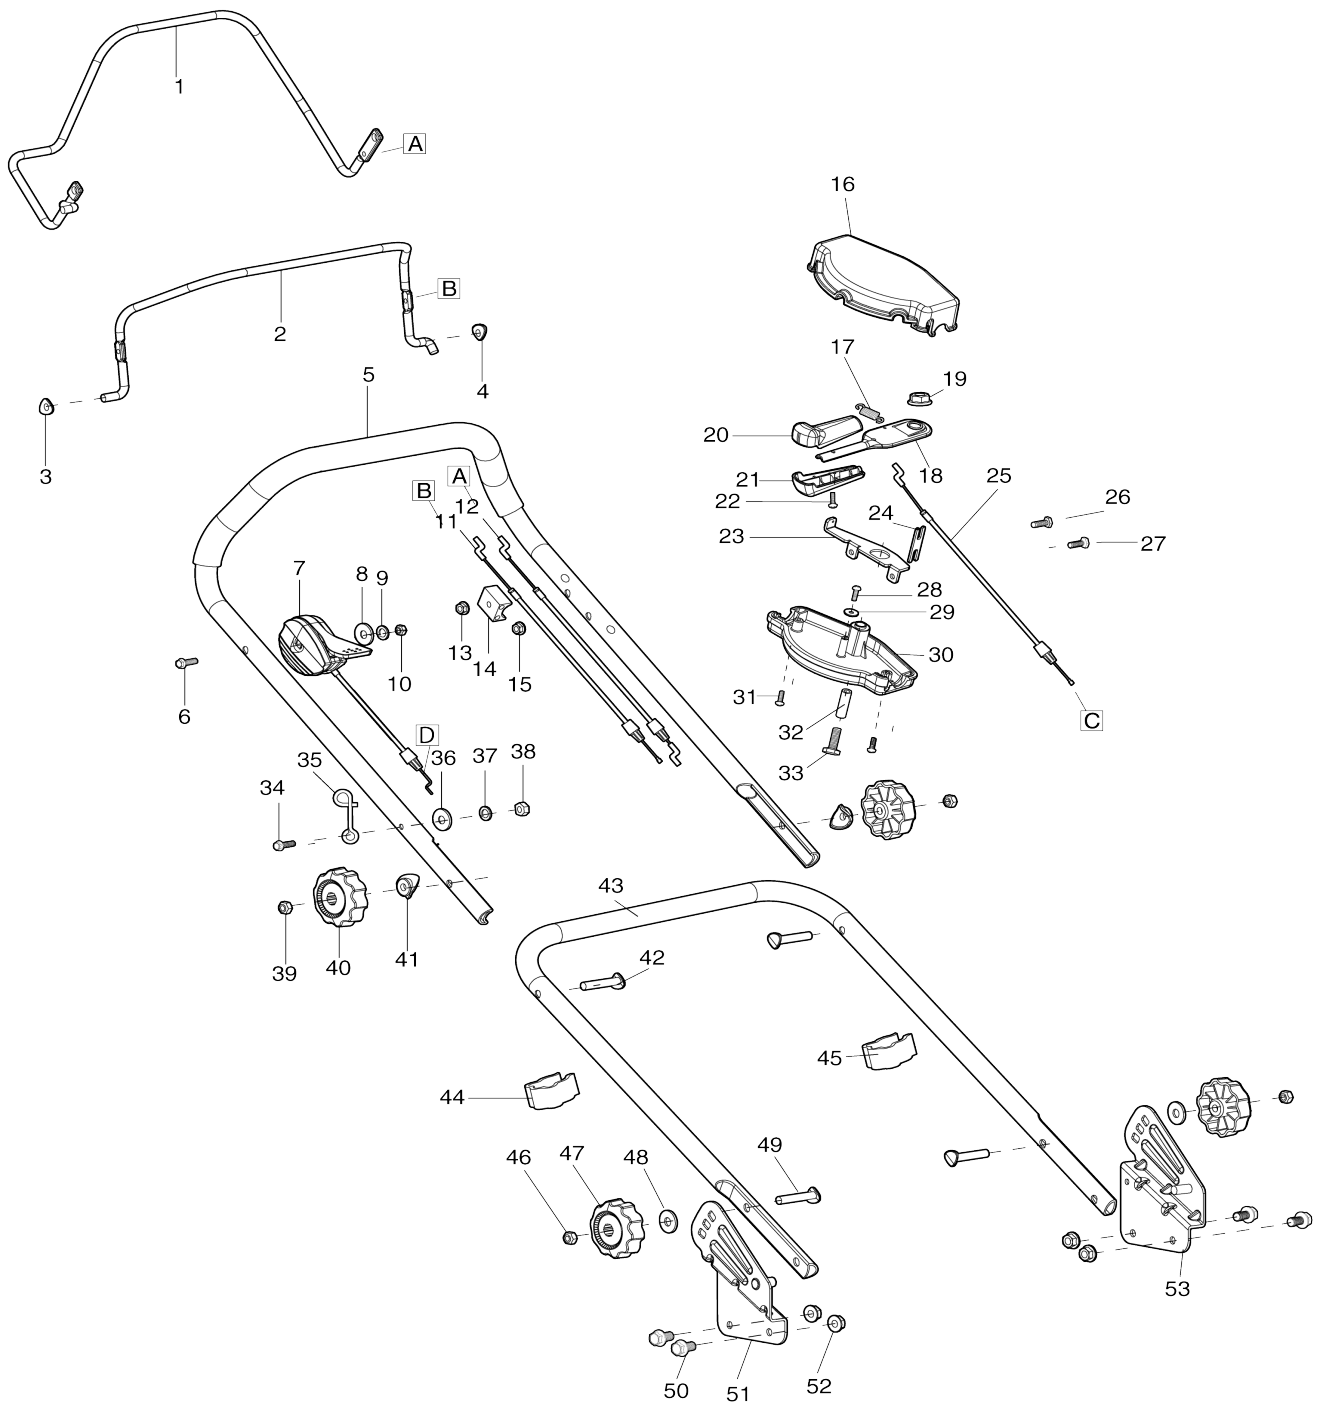

Model No. PLM4622 PETROL LAWN MOWER