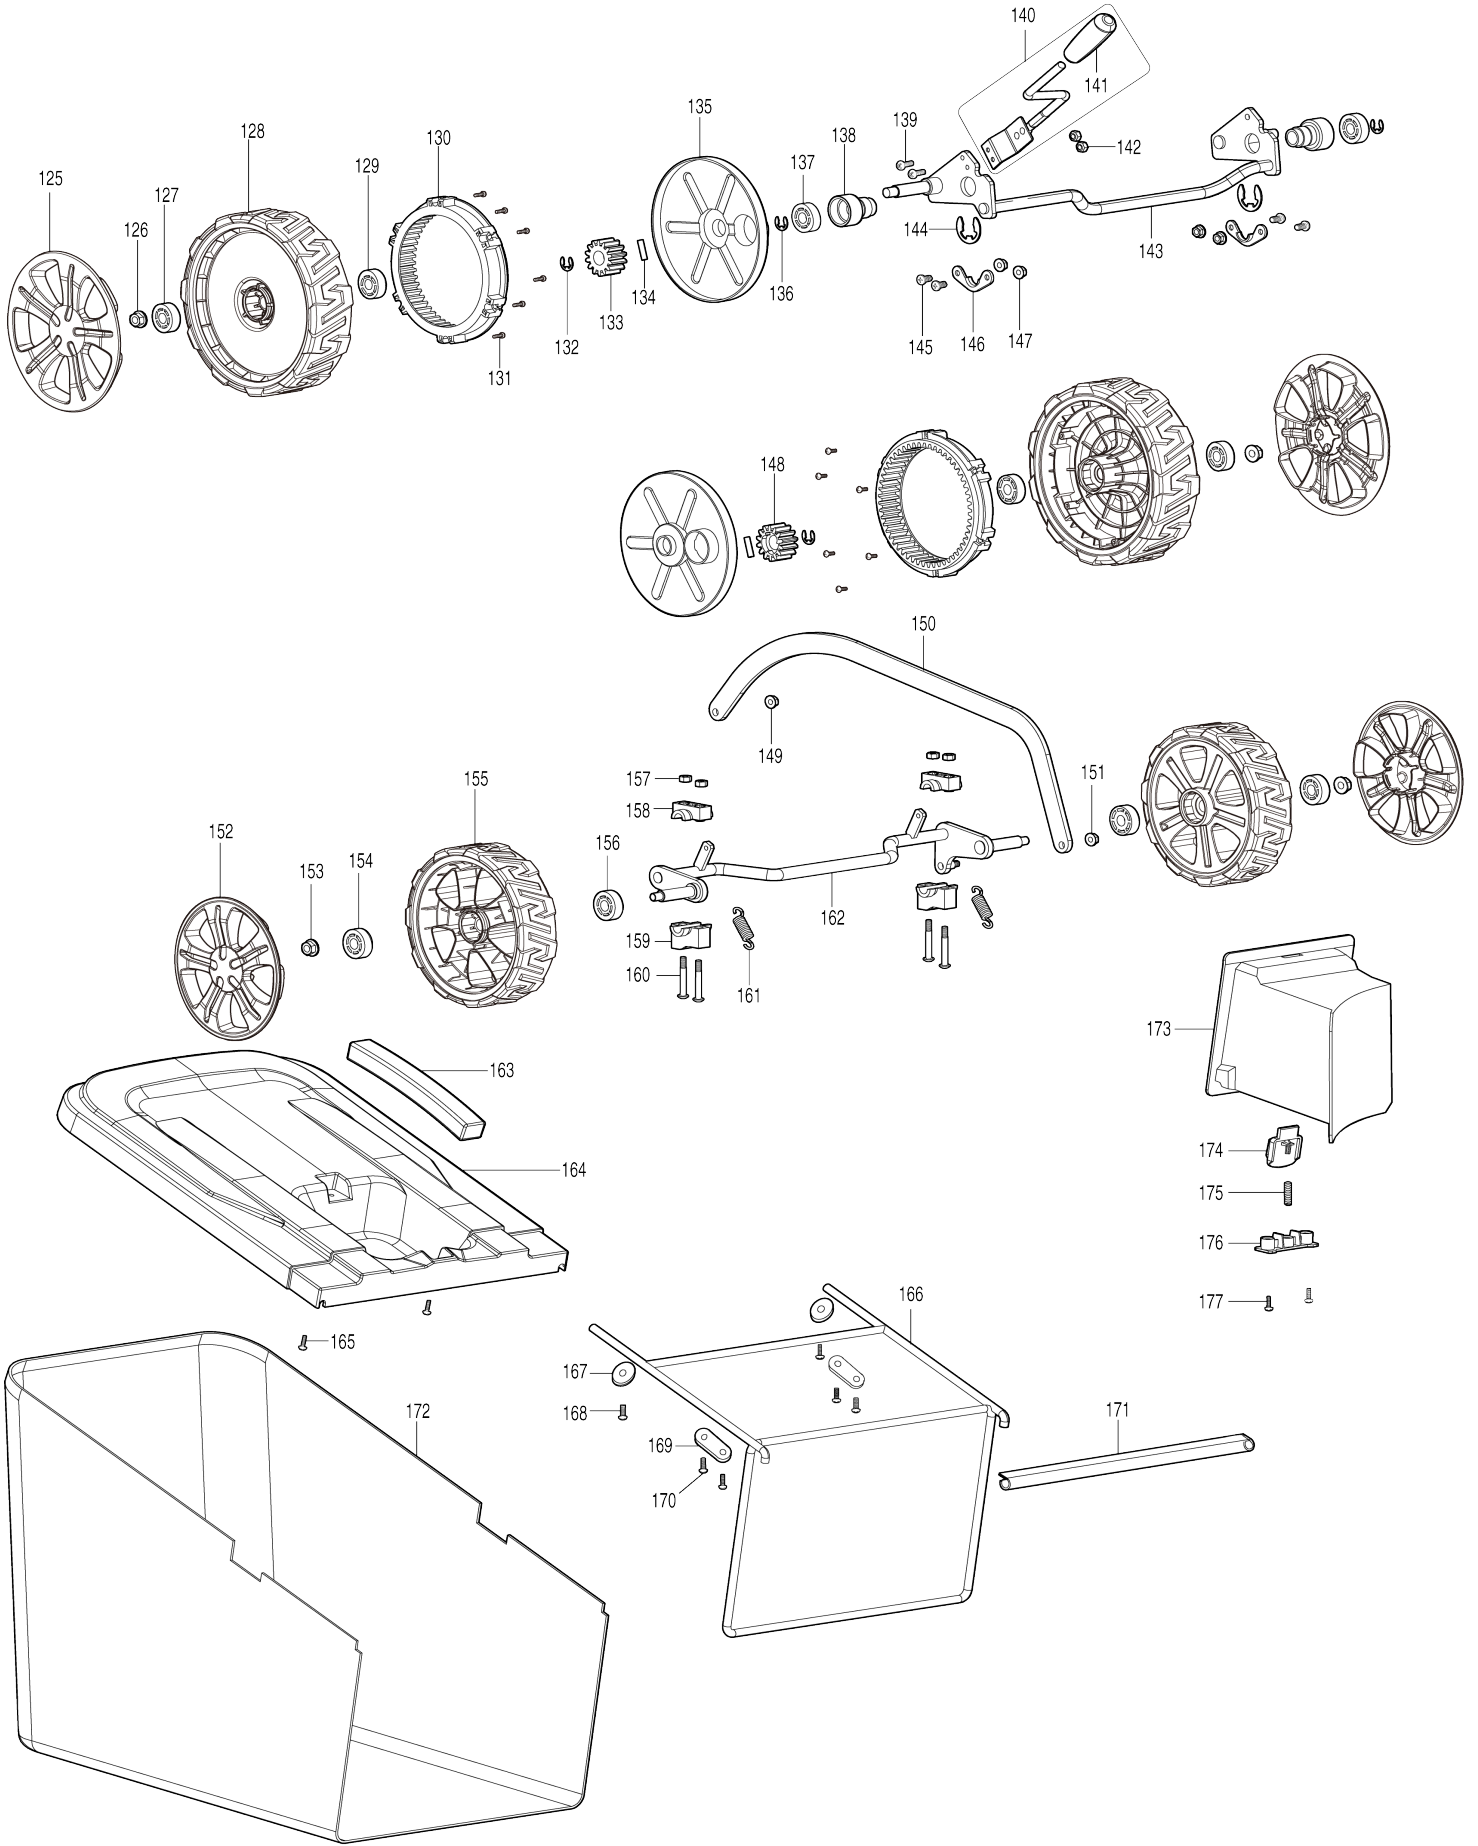

Model No. PLM4622 PETROL LAWN MOWER

Model No.PLM4622 PETROL LAWN MOWER

Item No.	Parts No.	Description	Interchangeability	Q'ty	New/Old	Note1	Note2
001	DA00000964	SELF DRIVE CONTROL LEVER		1			
002	DA00000961	ENGINE CLUTCH LEVER		1			
003	671001524	SADDLE WASHER 8		1			
004	671001524	SADDLE WASHER 8		1			
005	671002002	UPPER HANDLE ASSY		1			
006	671006082	HEX. FLANGE BOLT M6X50		1			
007	671001137	THROTTLE CONTROL BOX ASSY		1			
008	DA00000574	FLAT WASHER 6		1			
009	DA00000864	SPRING WASHER 6		1			
010	DA00000575	HEX.CAP NUT M6		1			
011	671001115	ENGINE CLUTCH WIRE		1			
012	DA00000977	SELF DRIVE CONTROL WIRE ASSY		1			
013	DA00000543	HEX.FLANGE LOCK NUT M6		1			
014	DA00000573	OUTER WIRE STOPPER		1			
015	DA00000543	HEX.FLANGE LOCK NUT M6		1			
016	671470002	SPEED ADJUSTMENT BOX(UPPER)		1			
017	671011123	EXTENTION SPRING		1			
018	DA00000972	DRIVE SPEED ADJUST LEVER		1			
019	DA00000543	HEX.FLANGE LOCK NUT M6		1			
020	DA00000869	DRIVE SPEED ADJUST GRIP UPPER		1			
021	DA00000870	DRIVE SPEED ADJUST GRIP LOWER		1			
022	DA00000873	TAPPING SCREW ST4.2X15		1			
023	671001514	DRIVE SPEED ADJUST LEVER MOUNT		1			
024	671001511	OUTER WIRE STOPPER PLATE		1			
025	671011162	DRIVE SPEED ADJUST WIRE ASSY		1			
026	671006063	HEX.BOLT M6X40		1			
027	DA00000577	HEX.FLANGE BOLT M6X35		1			
028	DA00000603	TAPPING SCREW ST4X16		1			
029	671002075	FLAT WASHER 4		1			
030	671470001	SPEED ADJUSTMENT BOX(LOWER)		1			
031	671010630	TAPPING SCREW ST4.2X25		2			
032	671001513	SHEATH		1			
033	671006063	HEX.BOLT M6X40		1			
034	DA00000577	HEX.FLANGE BOLT M6X35		1			
035	DA00000579	STARTER GRIP HOOK		1			
036	DA00000574	FLAT WASHER 6		1			
037	DA00000864	SPRING WASHER 6		1			
038	DA00000575	HEX.CAP NUT M6		1			
039	DA00000563	HEXAGON NUT M8		2			
040	DA00000564	KNOB		2			
041	DA00000565	PLASTIC SADDLE WASHER 8		2			
042	DA00000569	SADDLE HEAD BOLT M8X58		2			
043	671001453	LOWER HANDLE BAR		1	*		
043-1	671001606	LOWER HANDLE BAR	O	1			
044	671177001	CABLE CLIP		1	*