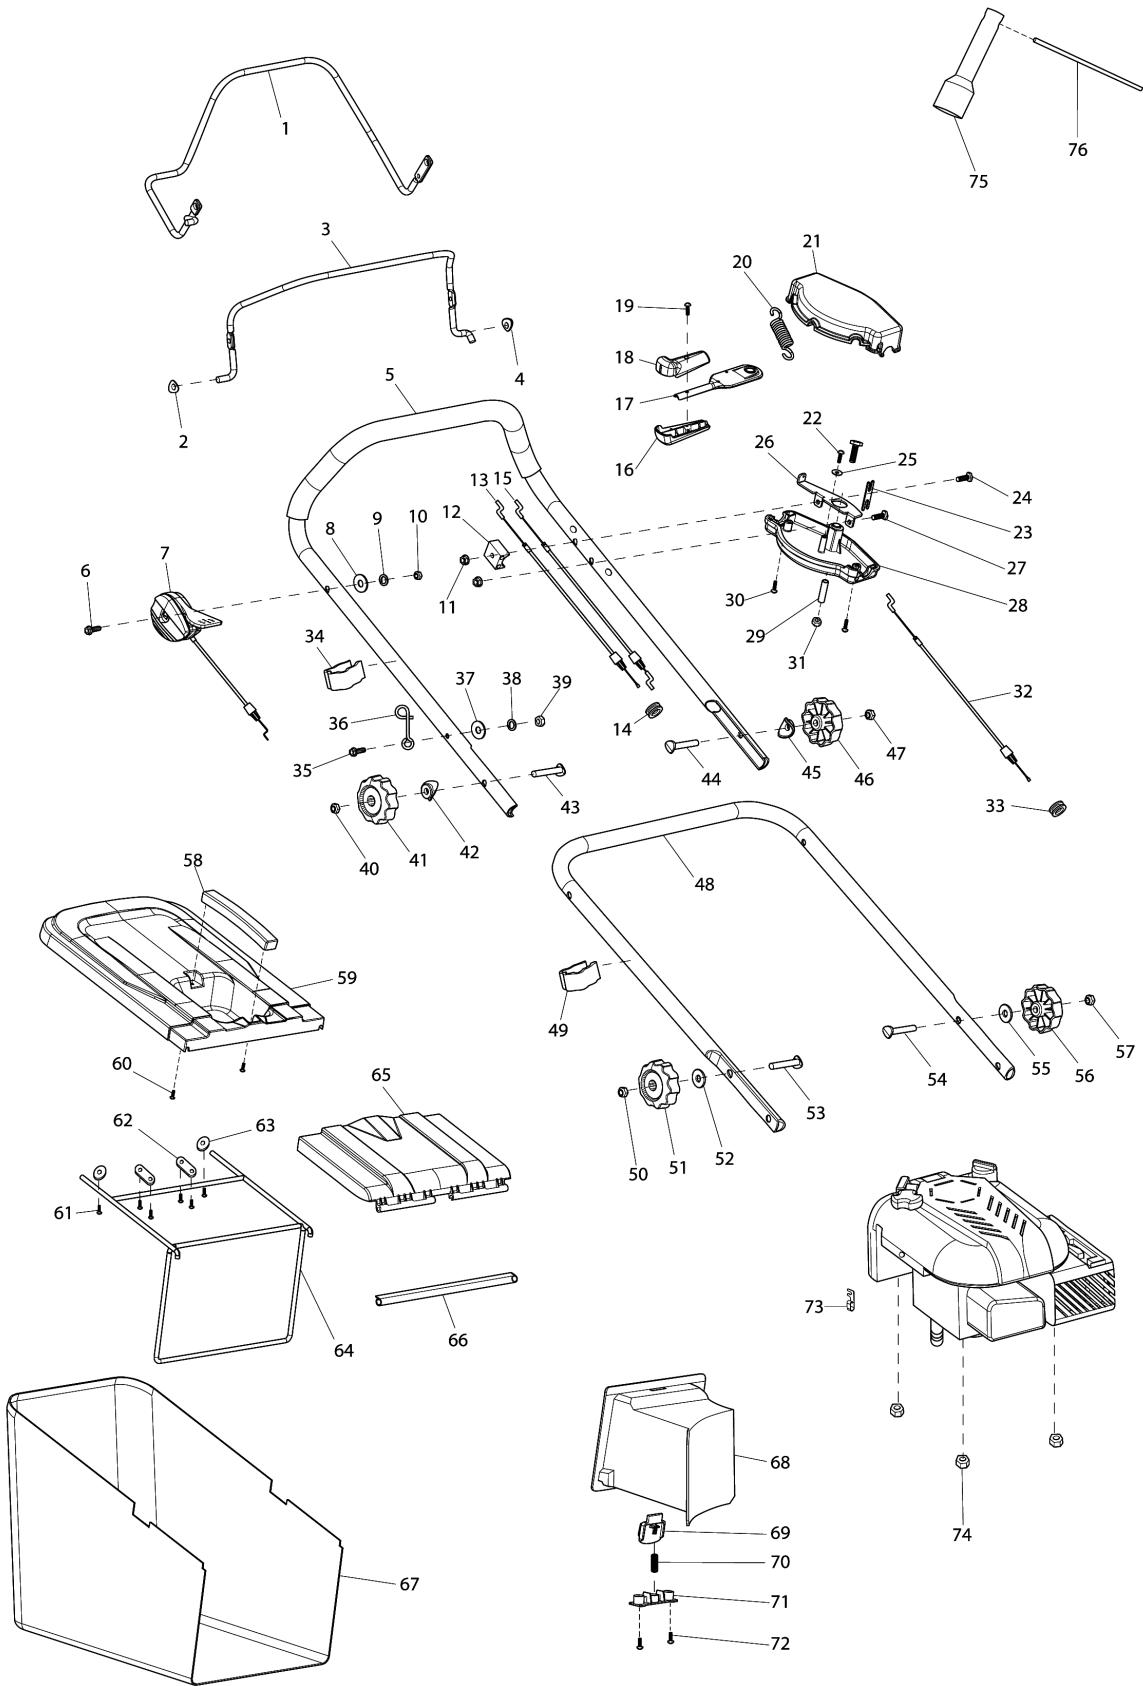

Model No.PLM4622N2 PETROL LAWN MOWER

Model No.PLM4622N2 PETROL LAWN MOWER

Model No.PLM4622N2 PETROL LAWN MOWER

Item	Parts No.	Description	I/C	Qty	New/Old	Opt. 1	Opt. 2	Note
001	DA00000964	SELF DRIVE CONTROL LEVER		1				
002	671001524	SADDLE WASHER 8		1				
003	DA00000961	ENGINE CLUTCH LEVER		1				
004	671001524	SADDLE WASHER 8		1				
005	671002002	UPPER HANDLE ASSY		1				
006	671006082	HEX. FLANGE BOLT M6X50		1				
007	DA00001158	THROTTLE HANDLE ASS'Y		1				
008	DA00000574	FLAT WASHER 6		1				
009	DA00000576	SPRING WASHER 6		1				
010	DA00000575	HEX.CAP NUT M6		1				
011	DA00000543	HEX.FLANGE LOCK NUT M6		2				
012	DA00000573	OUTER WIRE STOPPER		1				
013	DA00000977	SELF DRIVE CONTROL WIRE ASSY		1				
014	671800104	GROMMET		1				
015	DA00001155	FRAMEOUT CORD ASSY		1				
016	DA00000870	DRIVE SPEED ADJUST GRIP LOWER		1				
017	DA00000972	DRIVE SPEED ADJUST LEVER		1				
018	DA00000869	DRIVE SPEED ADJUST GRIP UPPER		1				
019	DA00000873	TAPPING SCREW ST4.2X15		1				
020	671011123	EXTENTION SPRING		1				
021	671470002	SPEED ADJUSTMENT BOX(UPPER)		1				
022	DA00000603	TAPPING SCREW ST4X16		1				
023	671001511	OUTER WIRE STOPPER PLATE		1				
024	671006063	HEX.BOLT M6X40		2				
025	671002075	FLAT WASHER 4		1				
026	671001514	DRIVE SPEED ADJUST LEVER MOUNT		1				
027	DA00000577	HEX.FLANGE BOLT M6X35		1				
028	671470001	SPEED ADJUSTMENT BOX(LOWER)		1				
029	671001513	SHEATH		1				
030	671010630	TAPPING SCREW ST4.2X25		2				
031	DA00000543	HEX.FLANGE LOCK NUT M6		1				
032	671011162	DRIVE SPEED ADJUST WIRE ASSY		1				
033	671800104	GROMMET		1				
034	671611001	CABLE CLIP		1				
035	DA00000577	HEX.FLANGE BOLT M6X35		1				
036	DA00000579	STARTER GRIP HOOK		1				
037	DA00000574	FLAT WASHER 6		1				
038	DA00000576	SPRING WASHER 6		1				
039	DA00000575	HEX.CAP NUT M6		1				
040	DA00000563	HEXAGON NUT M8		1				
041	DA00000564	KNOB		1				
042	DA00000924	PLASTIC SADDLE WASHER 8		1				