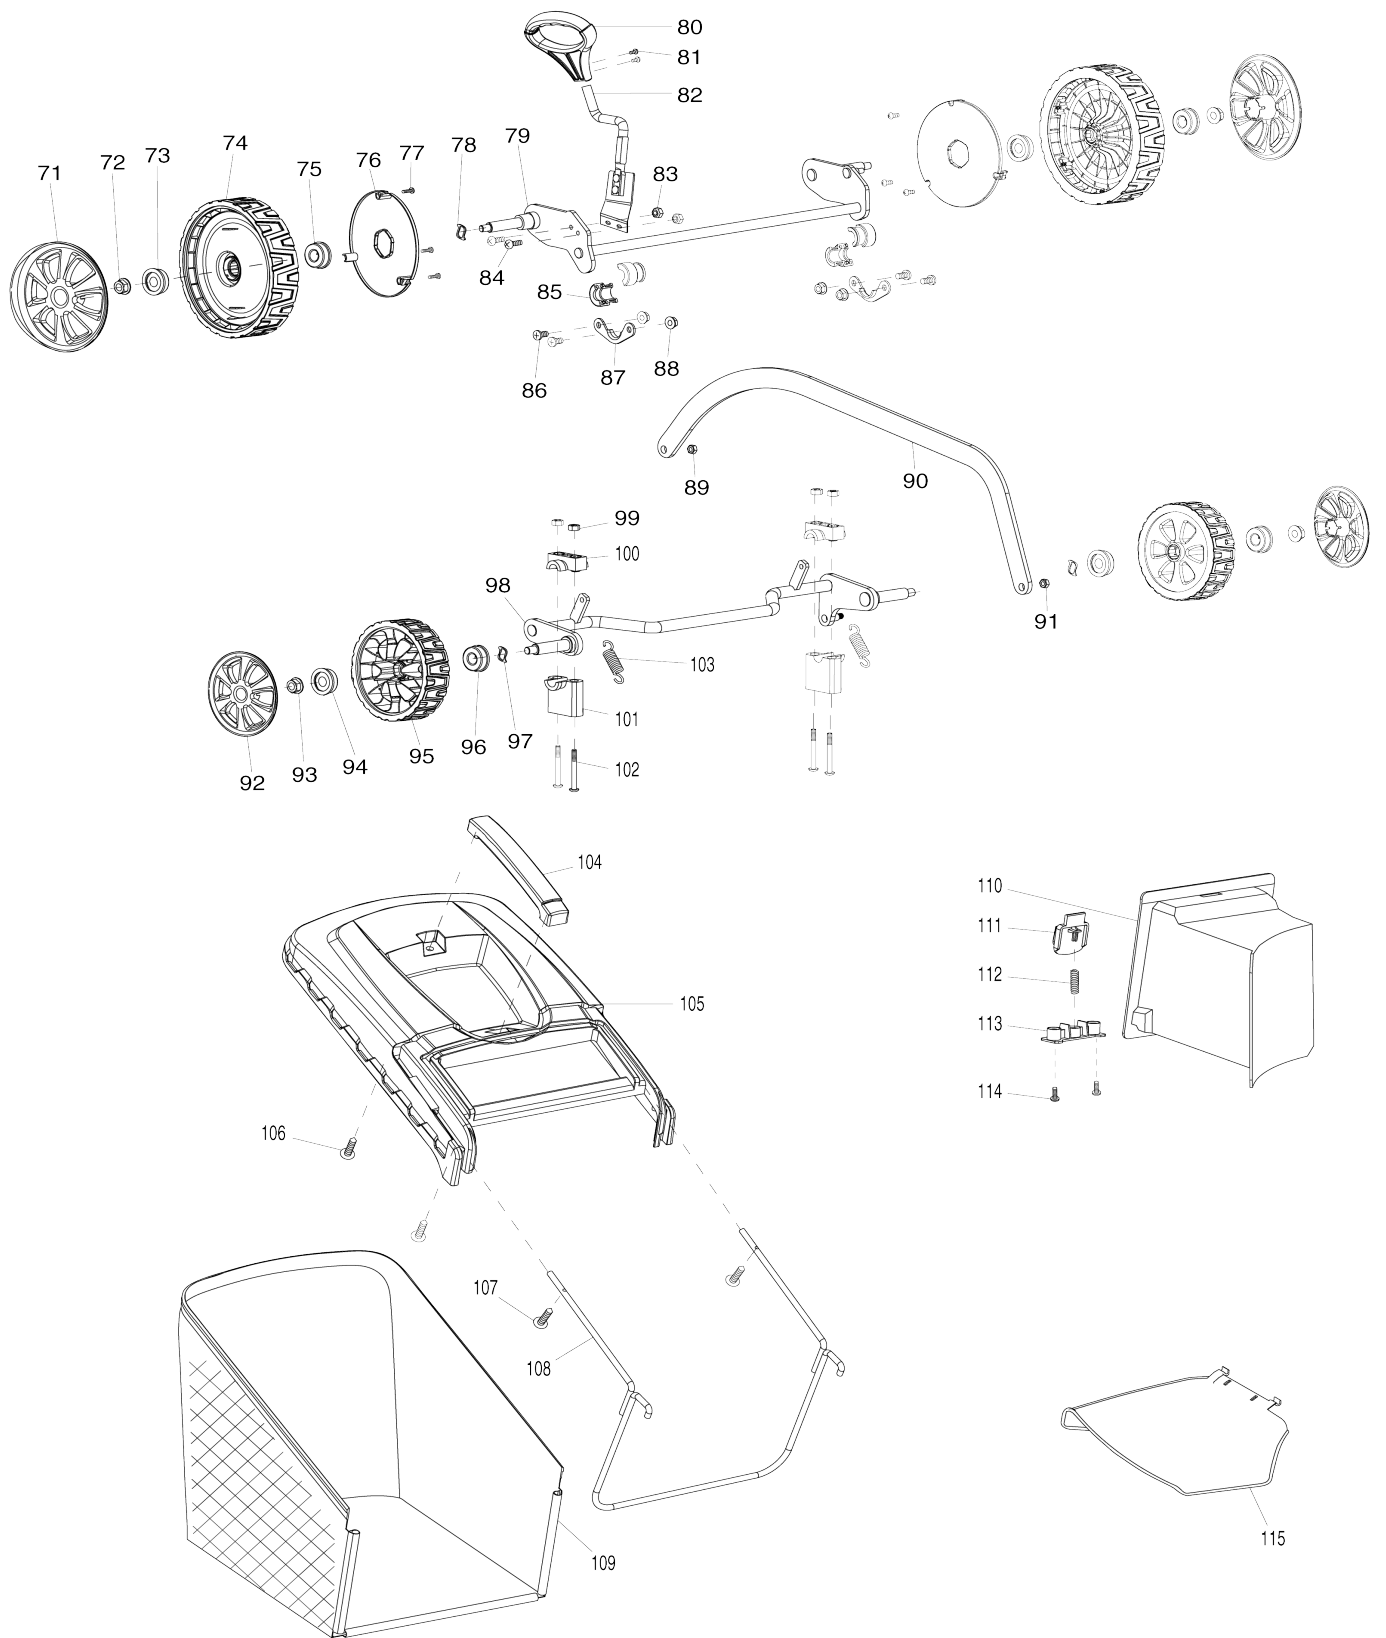

Model No. PLM4627 PETROL LAWN MOWER

Model No. PLM4627 PETROL LAWN MOWER

Model No. PLM4627 PETROL LAWN MOWER

Model No.PLM4627 PETROL LAWN MOWER

Item No.	Parts No.	Description	Interchangability	Q'ty	New/Old	Note1	Note2
001	671017580	ENGINE CLUTCH LEVER		1			
002	671001029	HANDLE SHEATH		1			
003	671017970	UPPER HANDLE BAR		1			
004	DA00000575	HEX.CAP NUT M6		1			
005	DA00000574	FLAT WASHER 6		1			
006	DA00000573	OUTER WIRE STOPPER		1			
007	671001258	ENGINE CLUTCH WIRE ASSY		1			
008	671013260	THROTTLE CONTROL BOX ASSY		1			
009	DA00000572	HEX.FLANGE BOLT M6X55		1			
010	DA00000577	HEX.FLANGE BOLT M6X35		1			
011	DA00000579	STARTER GRIP HOOK		1			
012	DA00000574	FLAT WASHER 6		1			
013	DA00000864	SPRING WASHER 6		1	*		
013-1	DA00000576	SPRING WASHER 6	O	1			
014	DA00000575	HEX.CAP NUT M6		1			
015	671090048	PIN 5X20		2			
016	671364005	TENSION LEVER		2			
017	671001119	RETAINER PLATE		2			
018	671001301	TENSION BOLT M8		2			
019	DA00000860	SELF-TAPPING SCREW ST3X10		4			
020	671054001	ANGLE ADJUSTMENT JOINT UPPER		2			
021	671055001	ANGLE ADJUSTMENT JOINT LOWER		2			
022	DA00000860	SELF-TAPPING SCREW ST3X10		4			
023	671011890	FLAT WASHER 8		2			
024	671005008	NYLON INSERT HEX.LOCK NUT M8		2			
025	671001804	LOWER HANDLE BAR		1			
026	671611001	CABLE CLIP		1			
027	671611001	CABLE CLIP		1			
028	671006004	SADDLE HEAD BOLT M8X58		2			
029	DA00000565	PLASTIC SADDLE WASHER 8		2			
030	671365005	KNOB OF LOWER HANDLE		2			
031	DA00000563	HEXAGON NUT M8		2			
032	DA00000562	HEX.FLANGE BOLT M8X16		4			
033	671001751	RIGHT HANDLE BRACKET BLUE		1			
034	DA00000537	HEX.FLANGE LOCK NUT M8		4			
035	DA00000900	PIPE END CAP 19		2			
036	671001750	LEFT HANDLE BRACKET BLUE		1			
037	671385001	GRASS LEVEL INSPECTION WINDOW		1			
038	671010710	TAPPING SCREW ST4X12		2			
039	671004272	REAR FLAP		1			
040	DA00000543	HEX.FLANGE LOCK NUT M6		2			
041	671011113	REAR FLAP TORSION SPRING R		1			
042	671001366	REAR FLAP HINGE ROD		1			
043	671011114	REAR FLAP TORSION SPRING L		1			
044	DA00000537	HEX.FLANGE LOCK NUT M8		3			