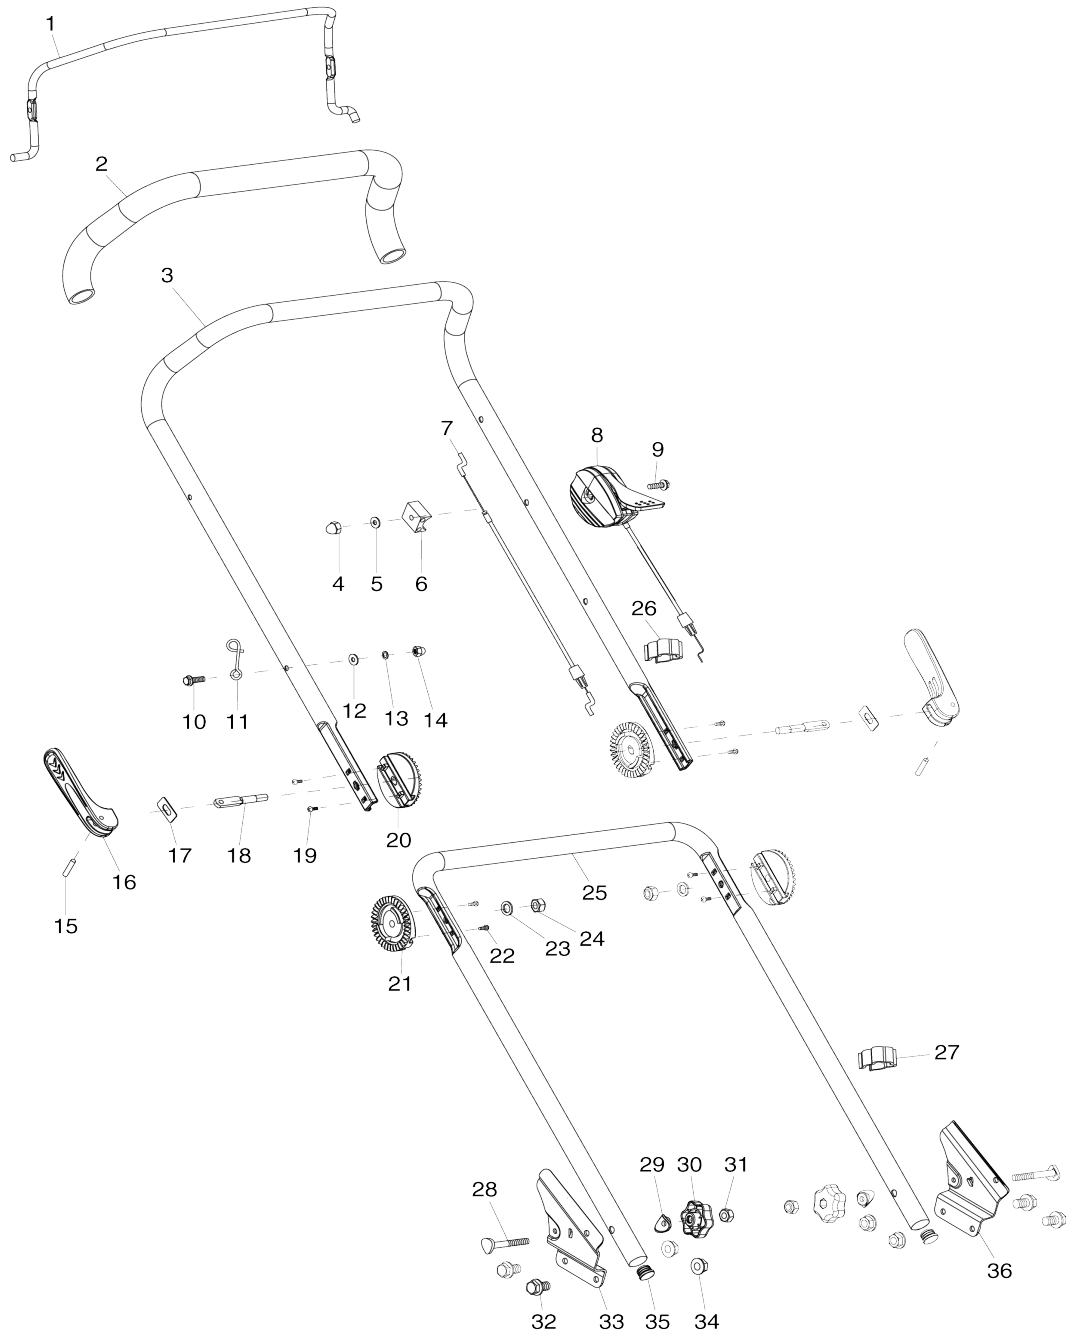

Model No. PLM4627 PETROL LAWN MOWER

Model No. PLM4627 PETROL LAWN MOWER

Model No. PLM4627 PETROL LAWN MOWER

Model No.PLM4627 PETROL LAWN MOWER

Item No.	Parts No.	Description	Interchangability	Q'ty	New/Old	Note1	Note2
001	671017580	ENGINE CLUTCH LEVER		1			
002	671001029	HANDLE SHEATH		1			
003	671017970	UPPER HANDLE BAR		1			
004	DA00000575	HEX.CAP NUT M6		1			
005	DA00000574	FLAT WASHER 6		1			
006	DA00000573	OUTER WIRE STOPPER		1			
007	671001258	ENGINE CLUTCH WIRE ASSY		1			
008	671013260	THROTTLE CONTROL BOX ASSY		1			
009	DA00000572	HEX.FLANGE BOLT M6X55		1			
010	DA00000577	HEX.FLANGE BOLT M6X35		1			
011	DA00000579	STARTER GRIP HOOK		1			
012	DA00000574	FLAT WASHER 6		1			
013	DA00000864	SPRING WASHER 6		1	*		
013-1	DA00000576	SPRING WASHER 6	O	1			
014	DA00000575	HEX.CAP NUT M6		1			
015	671090048	PIN 5X20		2			
016	671364005	TENSION LEVER		2			
017	671001119	RETAINER PLATE		2			
018	671001301	TENSION BOLT M8		2			
019	DA00000860	SELF-TAPPING SCREW ST3X10		4			
020	671054001	ANGLE ADJUSTMENT JOINT UPPER		2			
021	671055001	ANGLE ADJUSTMENT JOINT LOWER		2			
022	DA00000860	SELF-TAPPING SCREW ST3X10		4			
023	671011890	FLAT WASHER 8		2			
024	671005008	NYLON INSERT HEX.LOCK NUT M8		2			
025	671001804	LOWER HANDLE BAR		1			
026	671611001	CABLE CLIP		1			
027	671611001	CABLE CLIP		1			
028	671006004	SADDLE HEAD BOLT M8X58		2			
029	DA00000565	PLASTIC SADDLE WASHER 8		2			
030	671365005	KNOB OF LOWER HANDLE		2			
031	DA00000563	HEXAGON NUT M8		2			
032	DA00000562	HEX.FLANGE BOLT M8X16		4			
033	671001751	RIGHT HANDLE BRACKET BLUE		1			
034	DA00000537	HEX.FLANGE LOCK NUT M8		4			
035	DA00000900	PIPE END CAP 19		2			
036	671001750	LEFT HANDLE BRACKET BLUE		1			
037	671385001	GRASS LEVEL INSPECTION WINDOW		1			
038	671010710	TAPPING SCREW ST4X12		2			
039	671004272	REAR FLAP		1			
040	DA00000543	HEX.FLANGE LOCK NUT M6		2			
041	671011113	REAR FLAP TORSION SPRING R		1			
042	671001366	REAR FLAP HINGE ROD		1			
043	671011114	REAR FLAP TORSION SPRING L		1			
044	DA00000537	HEX.FLANGE LOCK NUT M8		3			