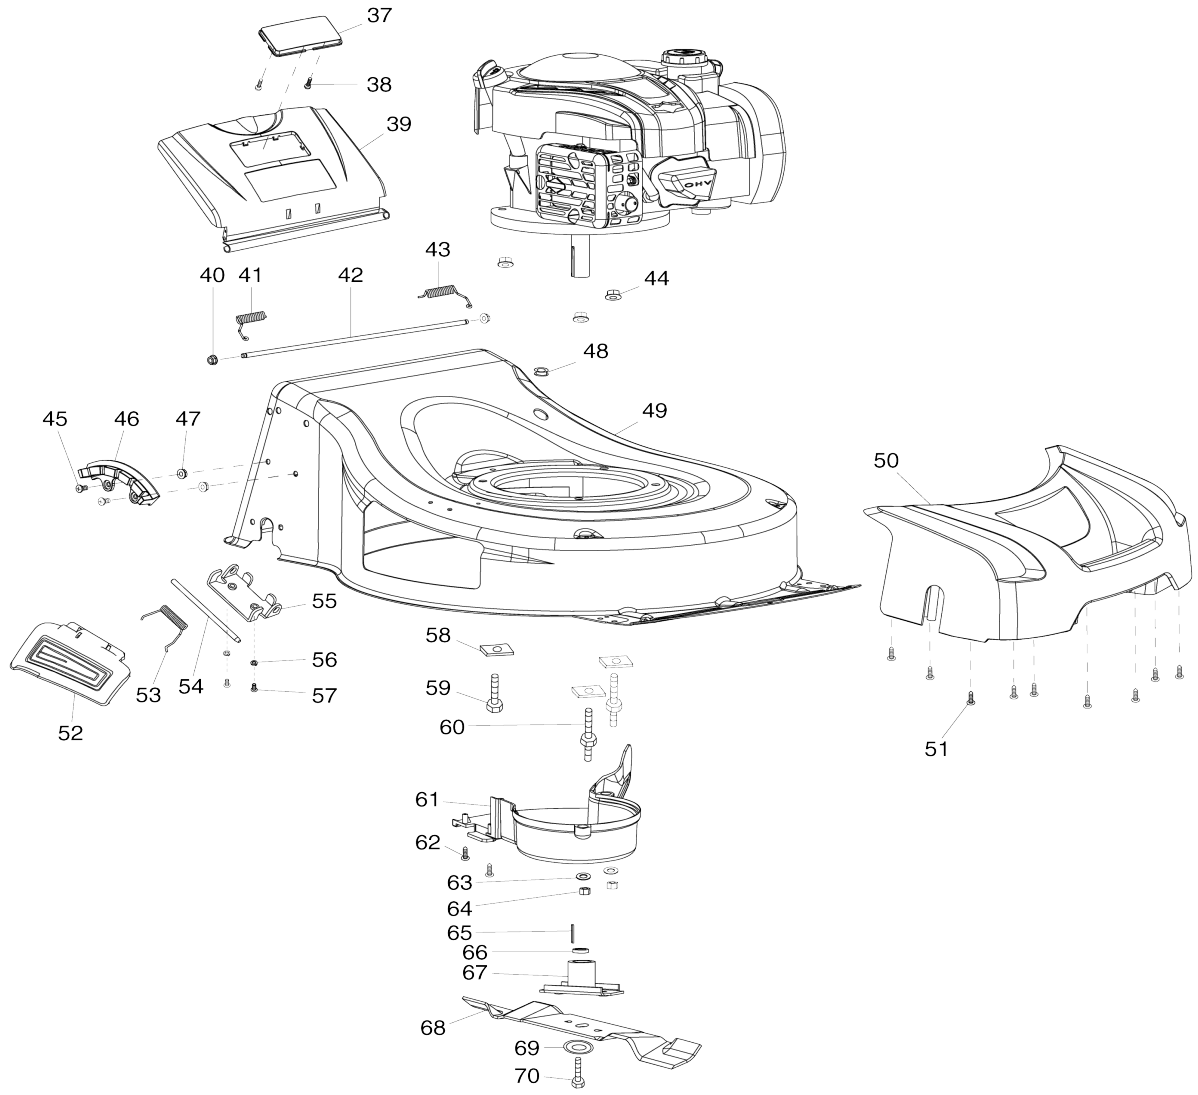

Model No. PLM4627 PETROL LAWN MOWER

Model No. PLM4627 PETROL LAWN MOWER

Model No. PLM4627 PETROL LAWN MOWER

Model No.PLM4627 PETROL LAWN MOWER

Item No.	Parts No.	Description	Interchangability	Q'ty	New/Old	Note1	Note2
001	671017580	ENGINE CLUTCH LEVER		1			
002	671001029	HANDLE SHEATH		1			
003	671017970	UPPER HANDLE BAR		1			
004	DA00000575	HEX.CAP NUT M6		1			
005	DA00000574	FLAT WASHER 6		1			
006	DA00000573	OUTER WIRE STOPPER		1			
007	671001258	ENGINE CLUTCH WIRE ASSY		1			
008	671013260	THROTTLE CONTROL BOX ASSY		1			
009	DA00000572	HEX.FLANGE BOLT M6X55		1			
010	DA00000577	HEX.FLANGE BOLT M6X35		1			
011	DA00000579	STARTER GRIP HOOK		1			
012	DA00000574	FLAT WASHER 6		1			
013	DA00000864	SPRING WASHER 6		1	*		
013-1	DA00000576	SPRING WASHER 6	O	1			
014	DA00000575	HEX.CAP NUT M6		1			
015	671090048	PIN 5X20		2			
016	671364005	TENSION LEVER		2			
017	671001119	RETAINER PLATE		2			
018	671001301	TENSION BOLT M8		2			
019	DA00000860	SELF-TAPPING SCREW ST3X10		4			
020	671054001	ANGLE ADJUSTMENT JOINT UPPER		2			
021	671055001	ANGLE ADJUSTMENT JOINT LOWER		2			
022	DA00000860	SELF-TAPPING SCREW ST3X10		4			
023	671011890	FLAT WASHER 8		2			
024	671005008	NYLON INSERT HEX.LOCK NUT M8		2			
025	671001804	LOWER HANDLE BAR		1			
026	671611001	CABLE CLIP		1			
027	671611001	CABLE CLIP		1			
028	671006004	SADDLE HEAD BOLT M8X58		2			
029	DA00000565	PLASTIC SADDLE WASHER 8		2			
030	671365005	KNOB OF LOWER HANDLE		2			
031	DA00000563	HEXAGON NUT M8		2			
032	DA00000562	HEX.FLANGE BOLT M8X16		4			
033	671001751	RIGHT HANDLE BRACKET BLUE		1			
034	DA00000537	HEX.FLANGE LOCK NUT M8		4			
035	DA00000900	PIPE END CAP 19		2			
036	671001750	LEFT HANDLE BRACKET BLUE		1			
037	671385001	GRASS LEVEL INSPECTION WINDOW		1			
038	671010710	TAPPING SCREW ST4X12		2			
039	671004272	REAR FLAP		1			
040	DA00000543	HEX.FLANGE LOCK NUT M6		2			
041	671011113	REAR FLAP TORSION SPRING R		1			
042	671001366	REAR FLAP HINGE ROD		1			
043	671011114	REAR FLAP TORSION SPRING L		1			
044	DA00000537	HEX.FLANGE LOCK NUT M8		3			