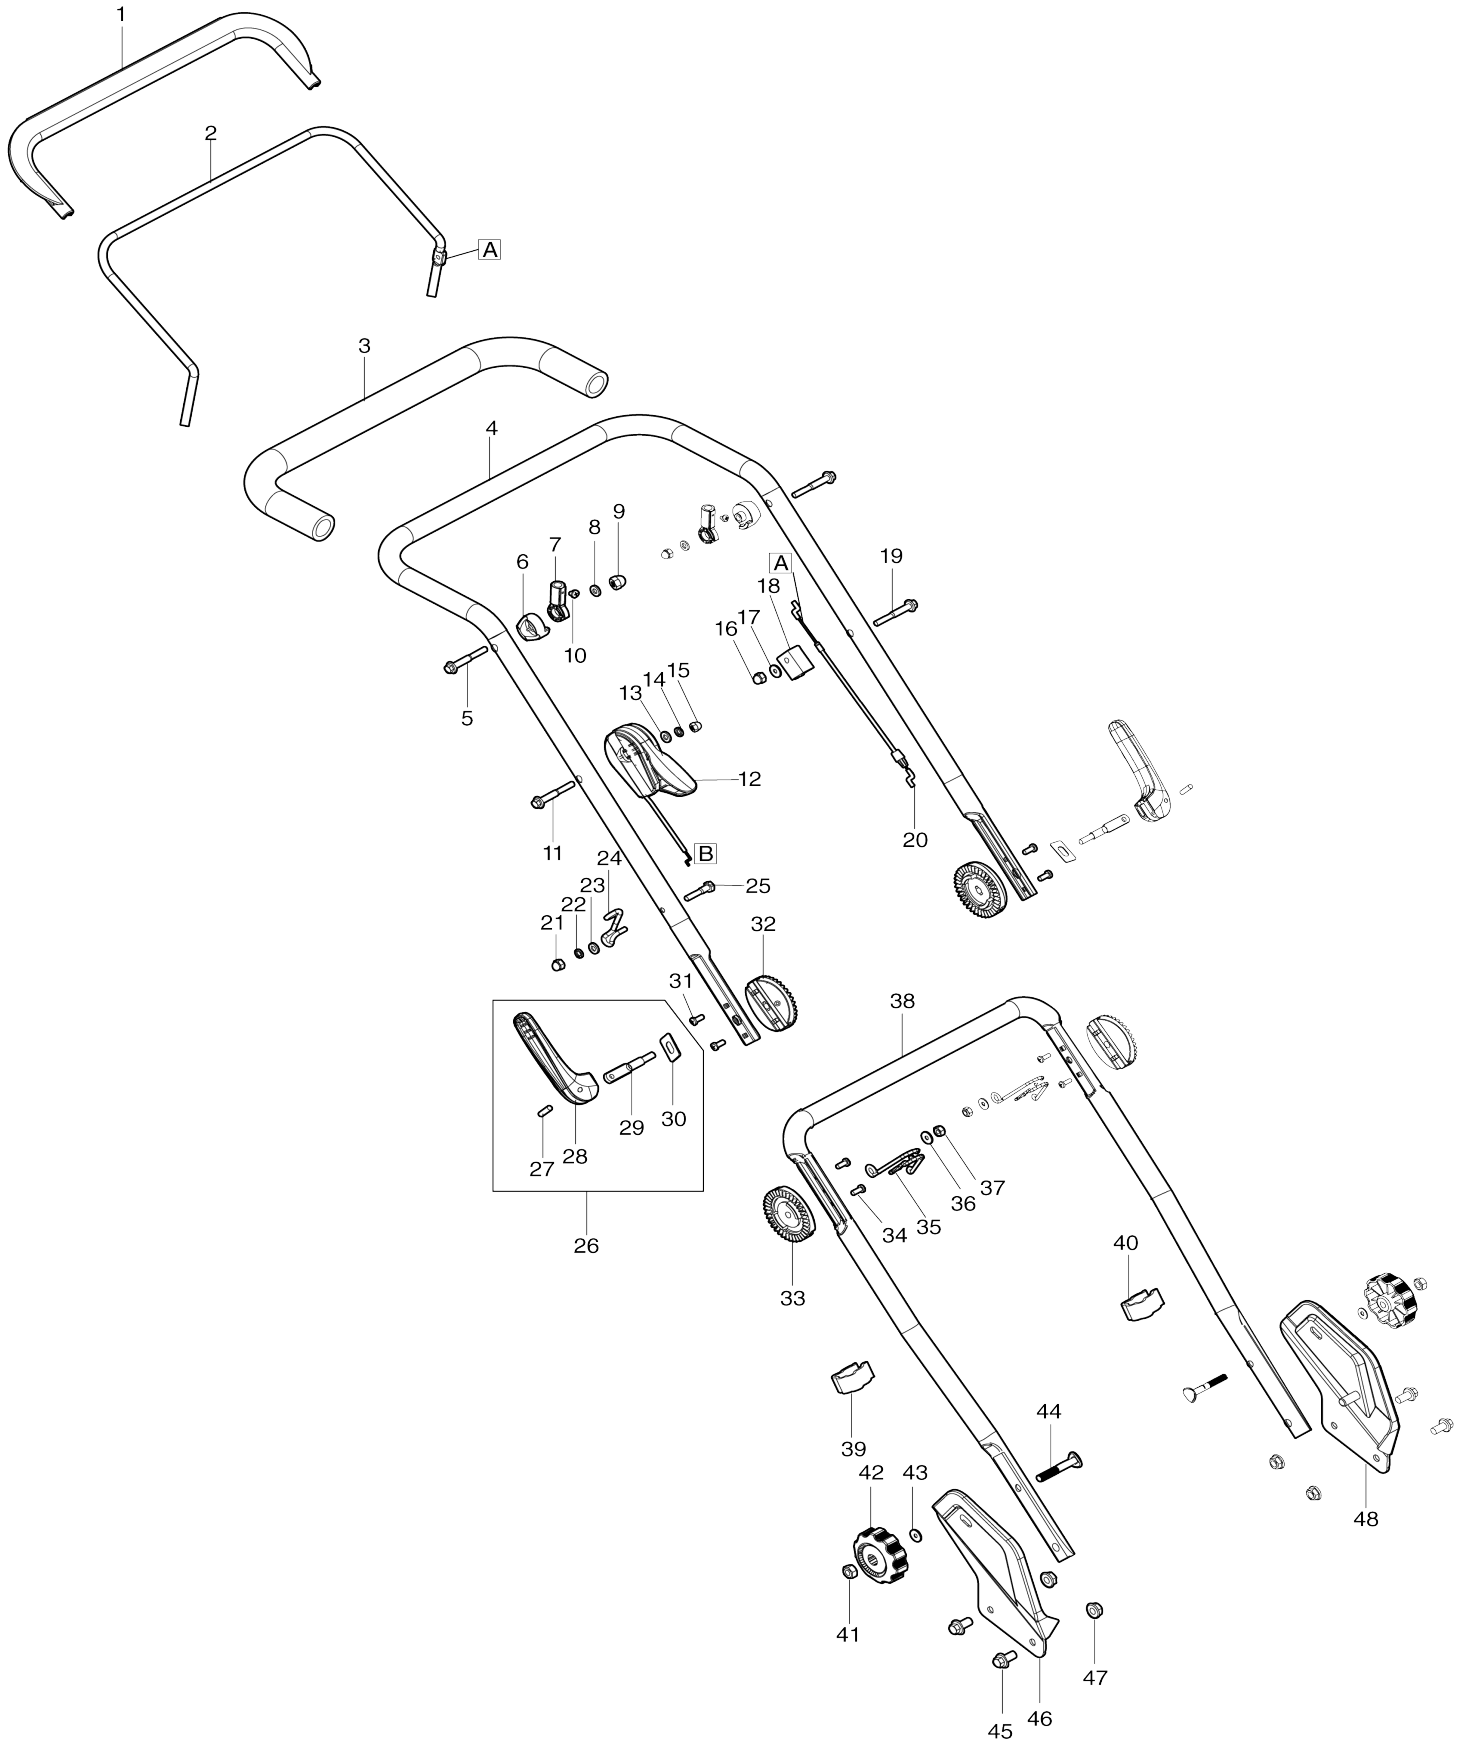

Model No. PLM4630 PETROL LAWN MOWER

Model No. PLM4630 PETROL LAWN MOWER

Model No. PLM4630 PETROL LAWN MOWER

Model No. PLM4630 PETROL LAWN MOWER

Model No.PLM4630 PETROL LAWN MOWER

Item No.	Parts No.	Description	Interchangability	Q'ty	New/Old	Note1	Note2
001	671020130	LEVER SHEATH RED		1			
002	671018730	ENGINE CLUTCH LEVER		1			
003	671103001	HANDLE SHEATH		1			
004	671001778	UPPER HANDLE BAR ASSY		1			
005	671006029	HEX. FLANGE BOLT M6X45		2			
006	671990001	ENGINE CLUTCH LEVER BRACKET		2			
007	671989001	ENGINE CLUTCH LEVER END CAP		2			
008	671007070	FLAT WASHER 6		2			
009	DA00000575	HEX.CAP NUT M6		2			
010	671002025	PAN. HEAD SCREW M4X8		2			
011	671006082	HEX. FLANGE BOLT M6X50		1			
012	671106202	THROTTLE CONTROL BOX ASSY		1			
013	DA00000574	FLAT WASHER 6		1			
014	DA00000864	SPRING WASHER 6		1	*		
014-1	DA00000576	SPRING WASHER 6	O	1			
015	DA00000575	HEX.CAP NUT M6		1			
016	DA00000575	HEX.CAP NUT M6		1			
017	DA00000574	FLAT WASHER 6		1			
018	DA00000573	OUTER WIRE STOPPER		1			
019	DA00000577	HEX.FLANGE BOLT M6X35		1			
020	671001292	ENGINE CLUTCH WIRE		1			
021	DA00000575	HEX.CAP NUT M6		1			
022	DA00000864	SPRING WASHER 6		2	*		
022-1	DA00000576	SPRING WASHER 6	O	2			
023	DA00000574	FLAT WASHER 6		1			
024	DA00000579	STARTER GRIP HOOK		1			
025	DA00000577	HEX.FLANGE BOLT M6X35		1			
026	671005141	TENSION LEVER ASSY		2			
D10		INC. 27-30					
027	671090040	PIN 5.3X20		1			
028	671431001	TENSION LEVER		1			
029	671006167	TENSION BOLT M8		1			
030	671001119	RETAINER PLATE		1			
031	DA00000860	SELF-TAPPING SCREW ST3X10		4			
032	DA00000861	ANGLE ADJUSTMENT JOINT UPPER		2			
033	DA00000862	ANGLE ADJUSTMENT JOINT LOWER		2			
034	DA00000860	SELF-TAPPING SCREW ST3X10		4			
035	671002361	CABLE FIXING RING		2			
036	671007007	FLAT WASHER 8		2			
037	671005008	NYLON INSERT HEX.LOCK NUT M8		2			
038	671017070	LOWER HANDLE BAR		1			
039	671611001	CABLE CLIP		1			
040	671611001	CABLE CLIP		1			
041	DA00000563	HEXAGON NUT M8		2			
042	DA00000564	KNOB		2			