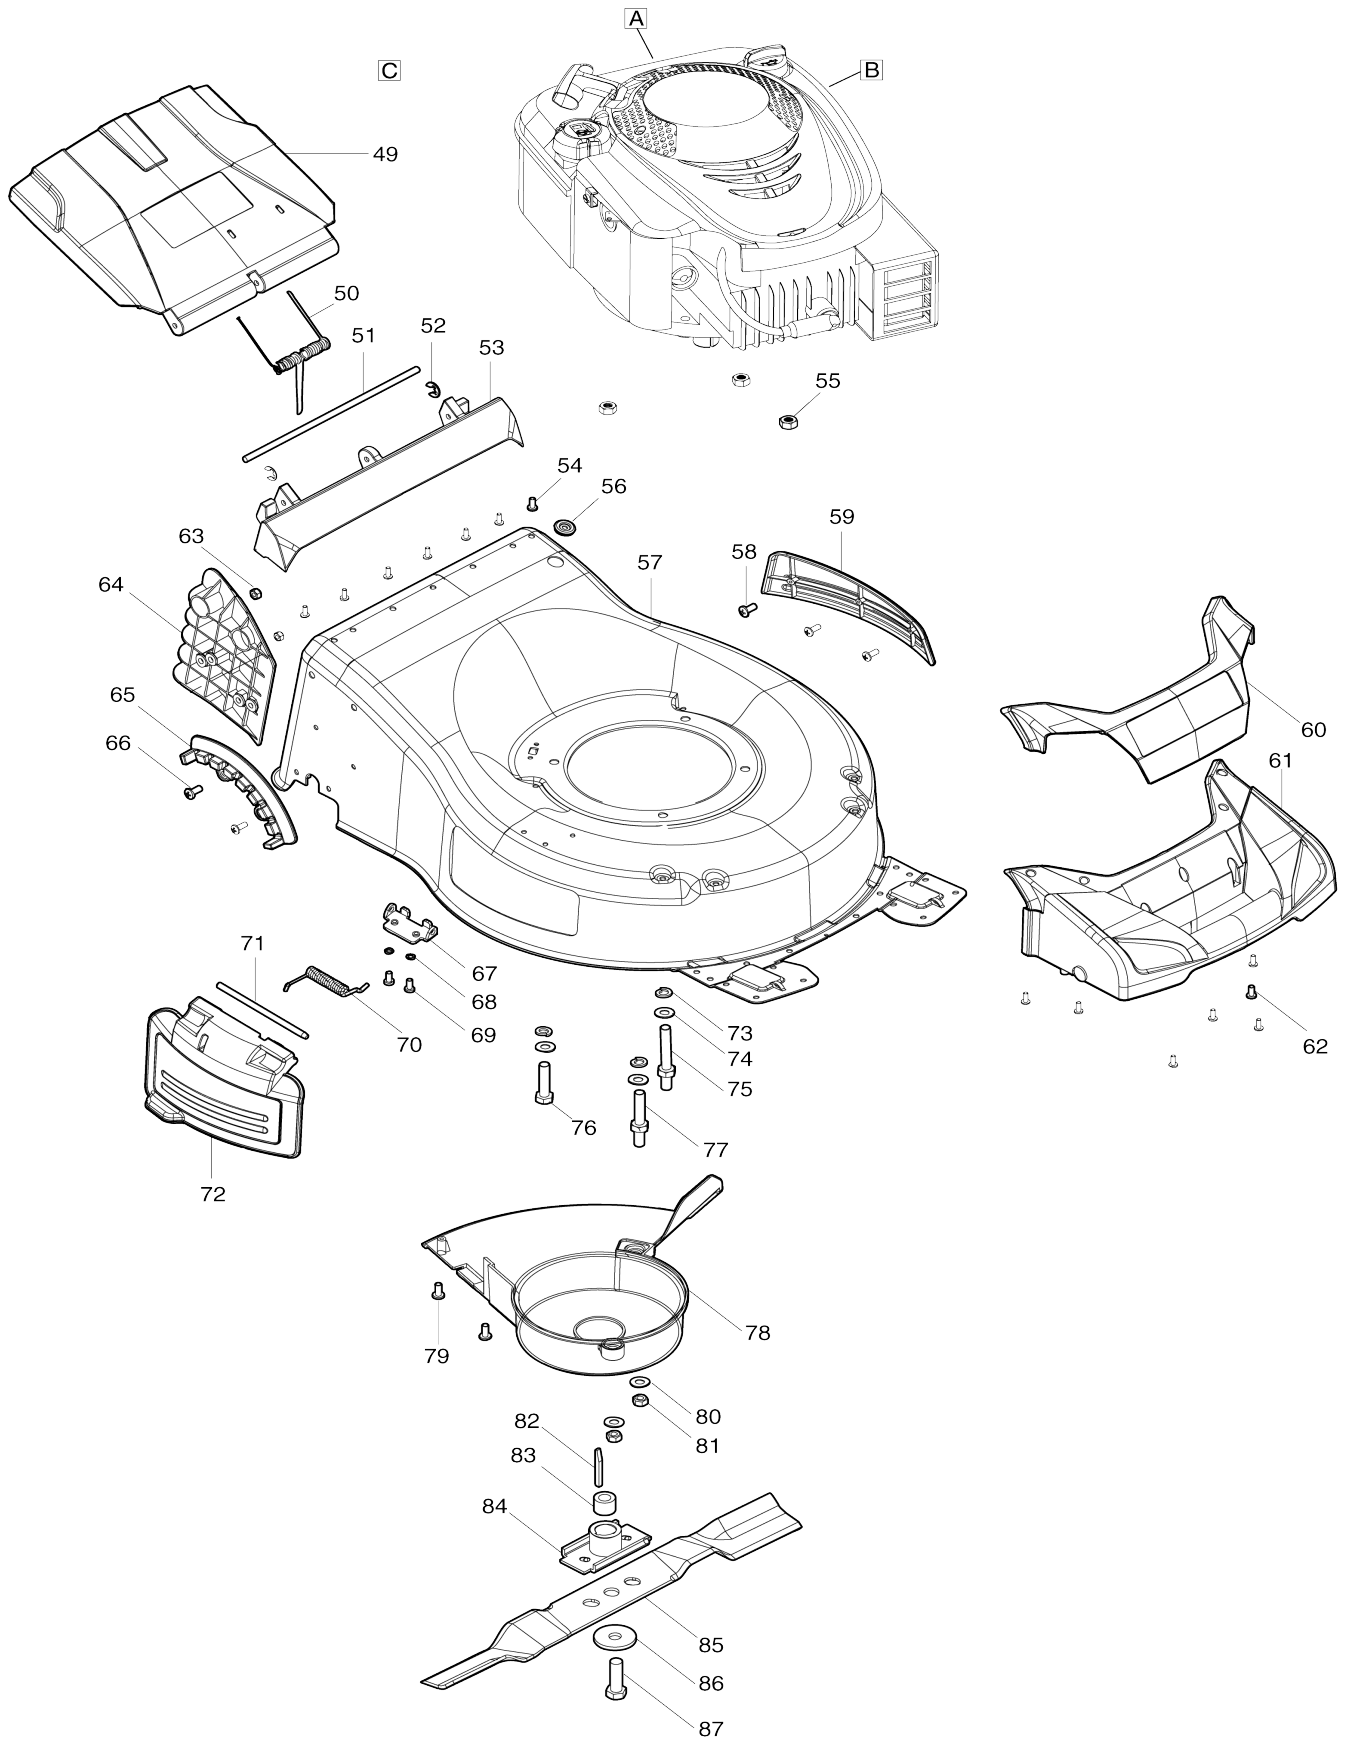

Model No. PLM4630 PETROL LAWN MOWER

Model No. PLM4630 PETROL LAWN MOWER

Model No. PLM4630 PETROL LAWN MOWER

Model No. PLM4630 PETROL LAWN MOWER

Model No.PLM4630 PETROL LAWN MOWER

Item No.	Parts No.	Description	Interchangability	Q'ty	New/Old	Note1	Note2
001	671020130	LEVER SHEATH RED		1			
002	671018730	ENGINE CLUTCH LEVER		1			
003	671103001	HANDLE SHEATH		1			
004	671001778	UPPER HANDLE BAR ASSY		1			
005	671006029	HEX. FLANGE BOLT M6X45		2			
006	671990001	ENGINE CLUTCH LEVER BRACKET		2			
007	671989001	ENGINE CLUTCH LEVER END CAP		2			
008	671007070	FLAT WASHER 6		2			
009	DA00000575	HEX.CAP NUT M6		2			
010	671002025	PAN. HEAD SCREW M4X8		2			
011	671006082	HEX. FLANGE BOLT M6X50		1			
012	671106202	THROTTLE CONTROL BOX ASSY		1			
013	DA00000574	FLAT WASHER 6		1			
014	DA00000864	SPRING WASHER 6		1	*		
014-1	DA00000576	SPRING WASHER 6	O	1			
015	DA00000575	HEX.CAP NUT M6		1			
016	DA00000575	HEX.CAP NUT M6		1			
017	DA00000574	FLAT WASHER 6		1			
018	DA00000573	OUTER WIRE STOPPER		1			
019	DA00000577	HEX.FLANGE BOLT M6X35		1			
020	671001292	ENGINE CLUTCH WIRE		1			
021	DA00000575	HEX.CAP NUT M6		1			
022	DA00000864	SPRING WASHER 6		2	*		
022-1	DA00000576	SPRING WASHER 6	O	2			
023	DA00000574	FLAT WASHER 6		1			
024	DA00000579	STARTER GRIP HOOK		1			
025	DA00000577	HEX.FLANGE BOLT M6X35		1			
026	671005141	TENSION LEVER ASSY		2			
D10		INC. 27-30					
027	671090040	PIN 5.3X20		1			
028	671431001	TENSION LEVER		1			
029	671006167	TENSION BOLT M8		1			
030	671001119	RETAINER PLATE		1			
031	DA00000860	SELF-TAPPING SCREW ST3X10		4			
032	DA00000861	ANGLE ADJUSTMENT JOINT UPPER		2			
033	DA00000862	ANGLE ADJUSTMENT JOINT LOWER		2			
034	DA00000860	SELF-TAPPING SCREW ST3X10		4			
035	671002361	CABLE FIXING RING		2			
036	671007007	FLAT WASHER 8		2			
037	671005008	NYLON INSERT HEX.LOCK NUT M8		2			
038	671017070	LOWER HANDLE BAR		1			
039	671611001	CABLE CLIP		1			
040	671611001	CABLE CLIP		1			
041	DA00000563	HEXAGON NUT M8		2			
042	DA00000564	KNOB		2			