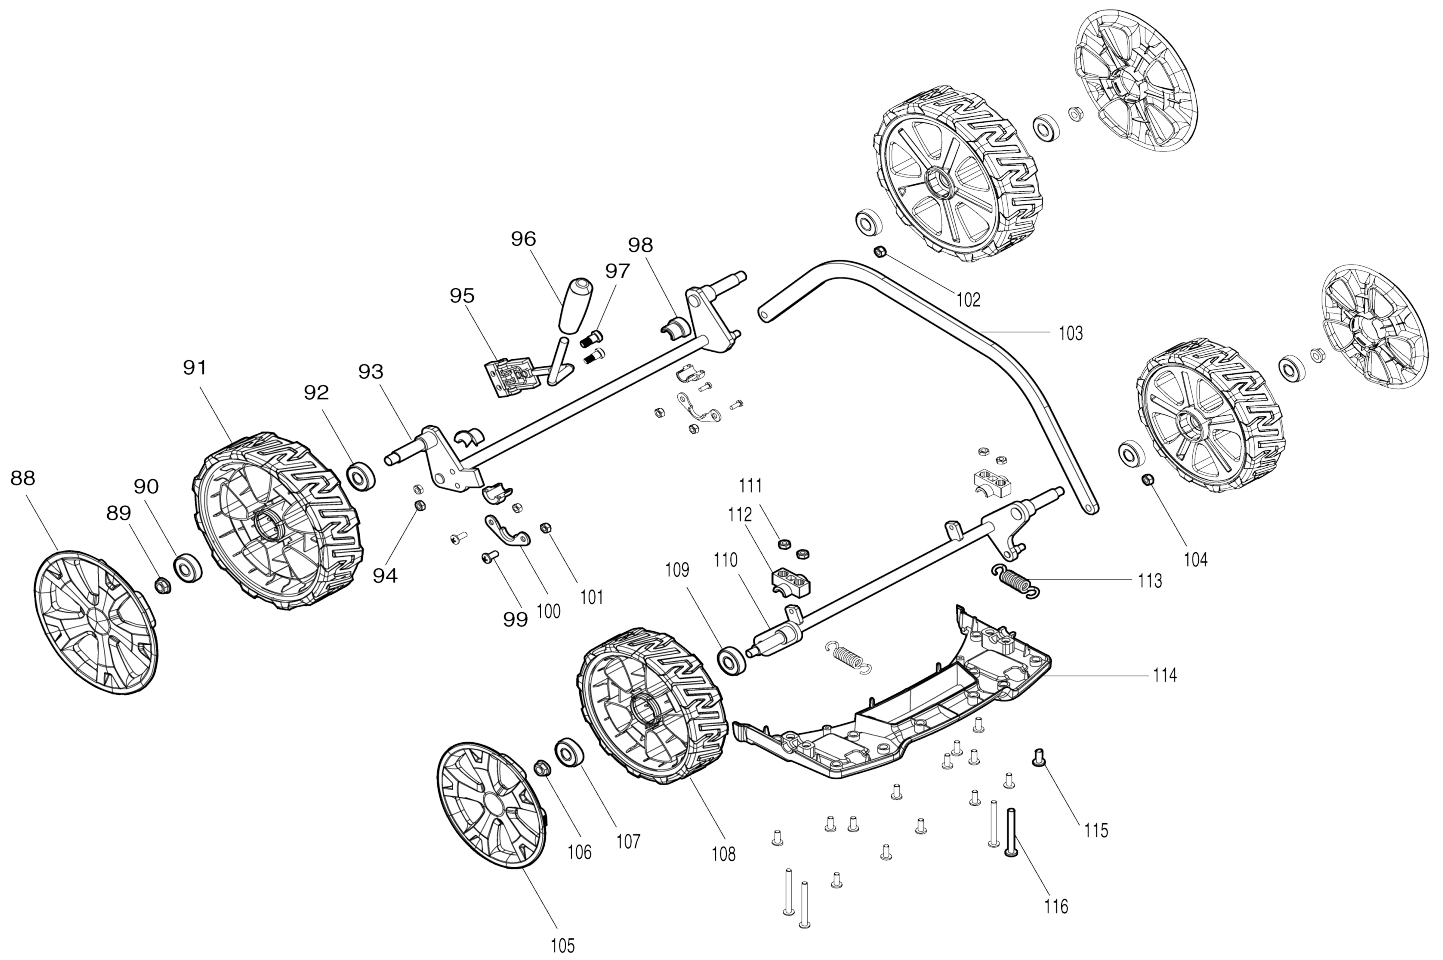

Model No. PLM4630 PETROL LAWN MOWER

Model No. PLM4630 PETROL LAWN MOWER

Model No. PLM4630 PETROL LAWN MOWER

Model No. PLM4630 PETROL LAWN MOWER

Model No.PLM4630 PETROL LAWN MOWER

Item No.	Parts No.	Description	Interchangability	Q'ty	New/Old	Note1	Note2
001	671020130	LEVER SHEATH RED		1			
002	671018730	ENGINE CLUTCH LEVER		1			
003	671103001	HANDLE SHEATH		1			
004	671001778	UPPER HANDLE BAR ASSY		1			
005	671006029	HEX. FLANGE BOLT M6X45		2			
006	671990001	ENGINE CLUTCH LEVER BRACKET		2			
007	671989001	ENGINE CLUTCH LEVER END CAP		2			
008	671007070	FLAT WASHER 6		2			
009	DA00000575	HEX.CAP NUT M6		2			
010	671002025	PAN. HEAD SCREW M4X8		2			
011	671006082	HEX. FLANGE BOLT M6X50		1			
012	671106202	THROTTLE CONTROL BOX ASSY		1			
013	DA00000574	FLAT WASHER 6		1			
014	DA00000864	SPRING WASHER 6		1	*		
014-1	DA00000576	SPRING WASHER 6	O	1			
015	DA00000575	HEX.CAP NUT M6		1			
016	DA00000575	HEX.CAP NUT M6		1			
017	DA00000574	FLAT WASHER 6		1			
018	DA00000573	OUTER WIRE STOPPER		1			
019	DA00000577	HEX.FLANGE BOLT M6X35		1			
020	671001292	ENGINE CLUTCH WIRE		1			
021	DA00000575	HEX.CAP NUT M6		1			
022	DA00000864	SPRING WASHER 6		2	*		
022-1	DA00000576	SPRING WASHER 6	O	2			
023	DA00000574	FLAT WASHER 6		1			
024	DA00000579	STARTER GRIP HOOK		1			
025	DA00000577	HEX.FLANGE BOLT M6X35		1			
026	671005141	TENSION LEVER ASSY		2			
D10		INC. 27-30					
027	671090040	PIN 5.3X20		1			
028	671431001	TENSION LEVER		1			
029	671006167	TENSION BOLT M8		1			
030	671001119	RETAINER PLATE		1			
031	DA00000860	SELF-TAPPING SCREW ST3X10		4			
032	DA00000861	ANGLE ADJUSTMENT JOINT UPPER		2			
033	DA00000862	ANGLE ADJUSTMENT JOINT LOWER		2			
034	DA00000860	SELF-TAPPING SCREW ST3X10		4			
035	671002361	CABLE FIXING RING		2			
036	671007007	FLAT WASHER 8		2			
037	671005008	NYLON INSERT HEX.LOCK NUT M8		2			
038	671017070	LOWER HANDLE BAR		1			
039	671611001	CABLE CLIP		1			
040	671611001	CABLE CLIP		1			
041	DA00000563	HEXAGON NUT M8		2			
042	DA00000564	KNOB		2			