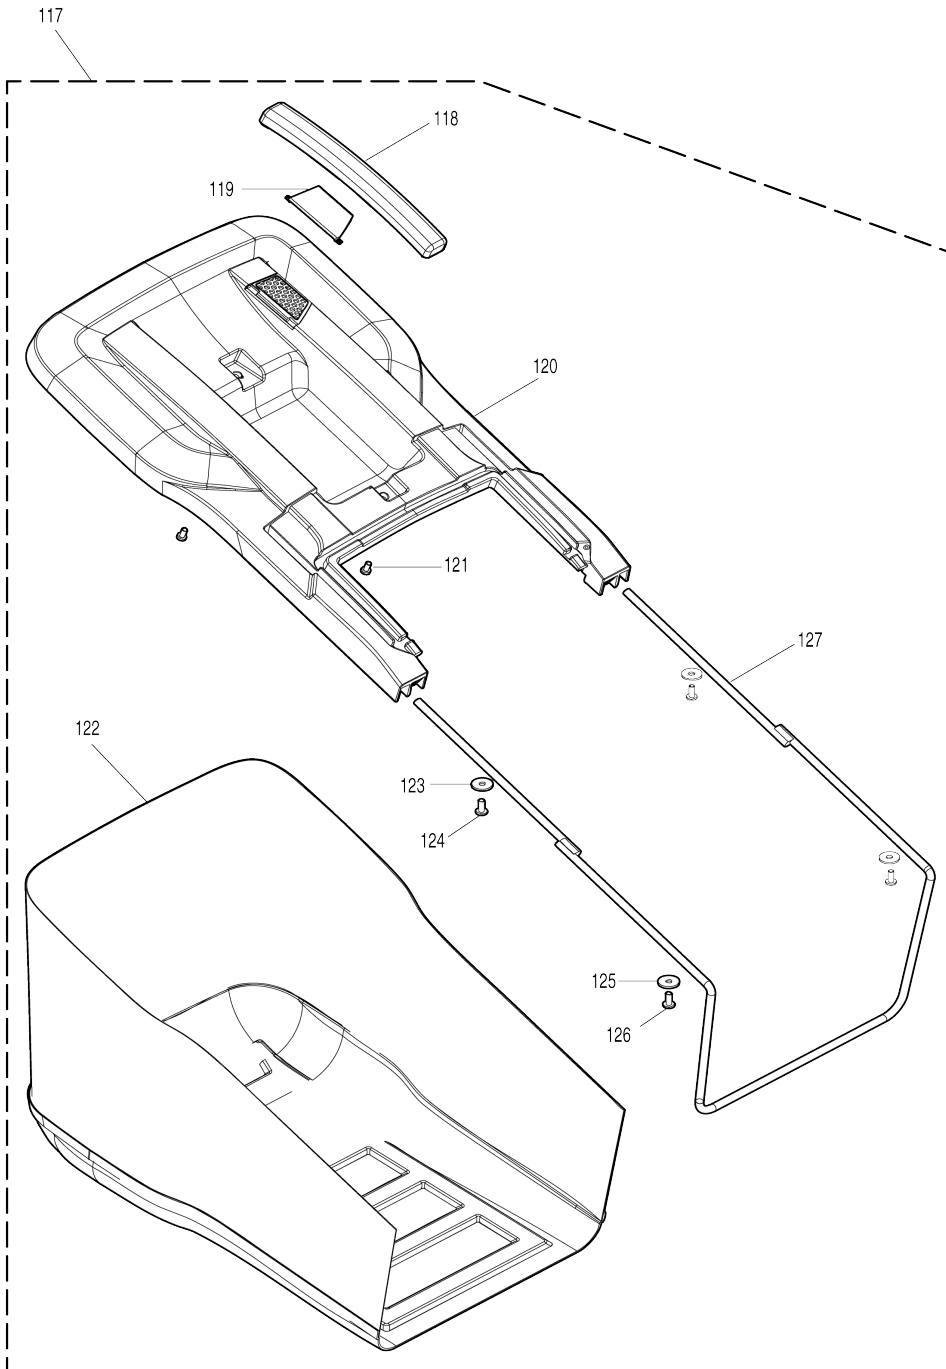

Model No. PLM4630 PETROL LAWN MOWER

Model No. PLM4630 PETROL LAWN MOWER

Model No. PLM4630 PETROL LAWN MOWER

Model No. PLM4630 PETROL LAWN MOWER

Model No.PLM4630 PETROL LAWN MOWER

Item No.	Parts No.	Description	Interchangability	Q'ty	New/Old	Note1	Note2
001	671020130	LEVER SHEATH RED		1			
002	671018730	ENGINE CLUTCH LEVER		1			
003	671103001	HANDLE SHEATH		1			
004	671001778	UPPER HANDLE BAR ASSY		1			
005	671006029	HEX. FLANGE BOLT M6X45		2			
006	671990001	ENGINE CLUTCH LEVER BRACKET		2			
007	671989001	ENGINE CLUTCH LEVER END CAP		2			
008	671007070	FLAT WASHER 6		2			
009	DA00000575	HEX.CAP NUT M6		2			
010	671002025	PAN. HEAD SCREW M4X8		2			
011	671006082	HEX. FLANGE BOLT M6X50		1			
012	671106202	THROTTLE CONTROL BOX ASSY		1			
013	DA00000574	FLAT WASHER 6		1			
014	DA00000864	SPRING WASHER 6		1	*		
014-1	DA00000576	SPRING WASHER 6	O	1			
015	DA00000575	HEX.CAP NUT M6		1			
016	DA00000575	HEX.CAP NUT M6		1			
017	DA00000574	FLAT WASHER 6		1			
018	DA00000573	OUTER WIRE STOPPER		1			
019	DA00000577	HEX.FLANGE BOLT M6X35		1			
020	671001292	ENGINE CLUTCH WIRE		1			
021	DA00000575	HEX.CAP NUT M6		1			
022	DA00000864	SPRING WASHER 6		2	*		
022-1	DA00000576	SPRING WASHER 6	O	2			
023	DA00000574	FLAT WASHER 6		1			
024	DA00000579	STARTER GRIP HOOK		1			
025	DA00000577	HEX.FLANGE BOLT M6X35		1			
026	671005141	TENSION LEVER ASSY		2			
D10		INC. 27-30					
027	671090040	PIN 5.3X20		1			
028	671431001	TENSION LEVER		1			
029	671006167	TENSION BOLT M8		1			
030	671001119	RETAINER PLATE		1			
031	DA00000860	SELF-TAPPING SCREW ST3X10		4			
032	DA00000861	ANGLE ADJUSTMENT JOINT UPPER		2			
033	DA00000862	ANGLE ADJUSTMENT JOINT LOWER		2			
034	DA00000860	SELF-TAPPING SCREW ST3X10		4			
035	671002361	CABLE FIXING RING		2			
036	671007007	FLAT WASHER 8		2			
037	671005008	NYLON INSERT HEX.LOCK NUT M8		2			
038	671017070	LOWER HANDLE BAR		1			
039	671611001	CABLE CLIP		1			
040	671611001	CABLE CLIP		1			
041	DA00000563	HEXAGON NUT M8		2			
042	DA00000564	KNOB		2			