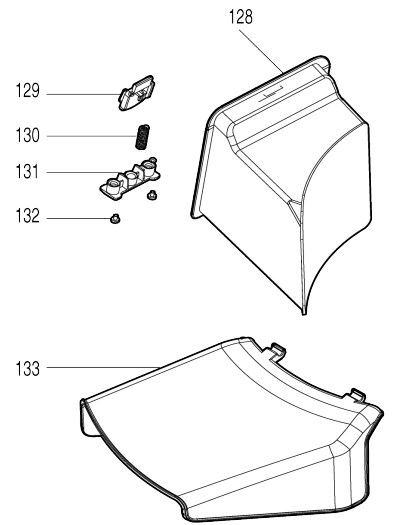

Model No. PLM4630 PETROL LAWN MOWER

Model No. PLM4630 PETROL LAWN MOWER

Model No. PLM4630 PETROL LAWN MOWER

Model No. PLM4630 PETROL LAWN MOWER

Model No.PLM4630 PETROL LAWN MOWER

Item No.	Parts No.	Description	Interchangability	Q'ty	New/Old	Note1	Note2
001	671020130	LEVER SHEATH RED		1			
002	671018730	ENGINE CLUTCH LEVER		1			
003	671103001	HANDLE SHEATH		1			
004	671001778	UPPER HANDLE BAR ASSY		1			
005	671006029	HEX. FLANGE BOLT M6X45		2			
006	671990001	ENGINE CLUTCH LEVER BRACKET		2			
007	671989001	ENGINE CLUTCH LEVER END CAP		2			
008	671007070	FLAT WASHER 6		2			
009	DA00000575	HEX.CAP NUT M6		2			
010	671002025	PAN. HEAD SCREW M4X8		2			
011	671006082	HEX. FLANGE BOLT M6X50		1			
012	671106202	THROTTLE CONTROL BOX ASSY		1			
013	DA00000574	FLAT WASHER 6		1			
014	DA00000864	SPRING WASHER 6		1	*		
014-1	DA00000576	SPRING WASHER 6	O	1			
015	DA00000575	HEX.CAP NUT M6		1			
016	DA00000575	HEX.CAP NUT M6		1			
017	DA00000574	FLAT WASHER 6		1			
018	DA00000573	OUTER WIRE STOPPER		1			
019	DA00000577	HEX.FLANGE BOLT M6X35		1			
020	671001292	ENGINE CLUTCH WIRE		1			
021	DA00000575	HEX.CAP NUT M6		1			
022	DA00000864	SPRING WASHER 6		2	*		
022-1	DA00000576	SPRING WASHER 6	O	2			
023	DA00000574	FLAT WASHER 6		1			
024	DA00000579	STARTER GRIP HOOK		1			
025	DA00000577	HEX.FLANGE BOLT M6X35		1			
026	671005141	TENSION LEVER ASSY		2			
D10		INC. 27-30					
027	671090040	PIN 5.3X20		1			
028	671431001	TENSION LEVER		1			
029	671006167	TENSION BOLT M8		1			
030	671001119	RETAINER PLATE		1			
031	DA00000860	SELF-TAPPING SCREW ST3X10		4			
032	DA00000861	ANGLE ADJUSTMENT JOINT UPPER		2			
033	DA00000862	ANGLE ADJUSTMENT JOINT LOWER		2			
034	DA00000860	SELF-TAPPING SCREW ST3X10		4			
035	671002361	CABLE FIXING RING		2			
036	671007007	FLAT WASHER 8		2			
037	671005008	NYLON INSERT HEX.LOCK NUT M8		2			
038	671017070	LOWER HANDLE BAR		1			
039	671611001	CABLE CLIP		1			
040	671611001	CABLE CLIP		1			
041	DA00000563	HEXAGON NUT M8		2			
042	DA00000564	KNOB		2			