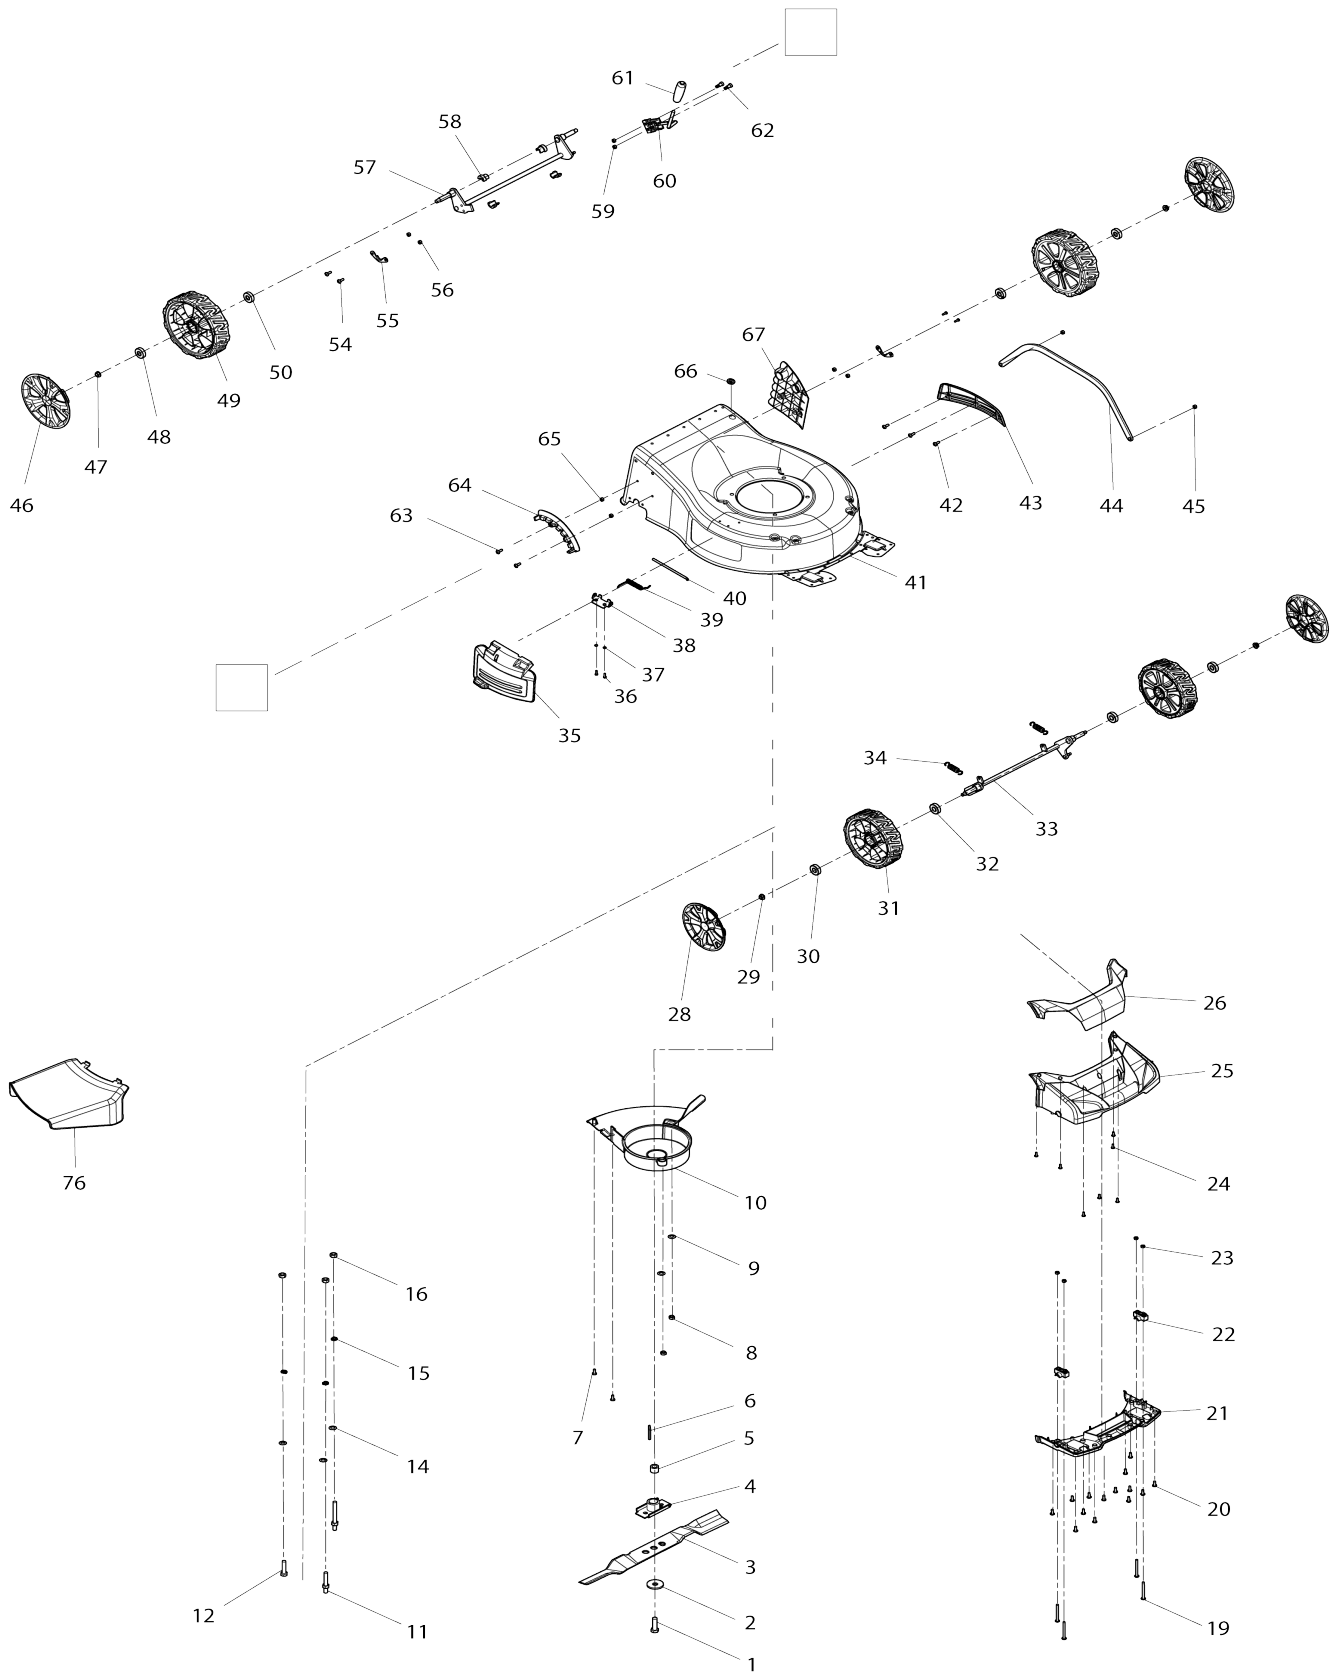

Model No. PLM4630N PETROL LAWN MOWER

Model No. PLM4630N PETROL LAWN MOWER

Model No.PLM4630N PETROL LAWN MOWER

Item No.	Parts No.	Description	Interchangability	Q'ty	New/Old	Note1	Note2
001	DA00000528	BLADE TIGHTEN BOLT 3/8-24 UNF		1			
002	671010730	DISH SPRING WASHER		1			
003	671014610	BLADE 46		1	*		
003-1	DA00001274	BLADE 46	<	1			
004	DA00000857	INNER FRANGE		1			
005	671002093	BLADE SPASER SLEEVE		1			
006	DA00000535	HIGHT ADJUST SUPPORT SPRING		1			
007	671001037	TRUSS HEAD TAPPING SCREW 5X16		2			
008	671005008	NYLON INSERT HEX.LOCK NUT M8		2			
009	671007007	FLAT WASHER 8		2			
010	671996001	BELT PROTECTING COVER		1			
011	DA00000617	SPECIAL HEX.BOLT M8X35/M8X17		1			
012	DA00000586	HEX. BOLT M8X35		1			
013	671003024	SPECIAL HEX. BOLT M8X60/M8X17		1			
014	671007007	FLAT WASHER 8		3			
015	DA00000832	SPRING WASHER 8		3			
016	DA00000537	HEX.FLANGE LOCK NUT M8		3			
019	671006119	HEX. FRANGE BOLT M6X60		4			
020	DA00000826	SELF-TAPPING SCREW ST4X12		14			
021	671927001	FRONT AXLE HOUSING LOWER		1			
022	671445001	FRONT AXLE RETAINER		2			
023	DA00000549	NYLON INSERT HEX.LOCK NUT M6		4			
024	DA00000826	SELF-TAPPING SCREW ST4X12		7			
025	671003041	FRONT AXLE HOUSING UPPER		1			
026	671925001	FRONT COVER		1			
028	671003014	WHEEL COVER 6.5 INCH		2			
029	DA00000537	HEX.FLANGE LOCK NUT M8		2			
030	DA00000538	BALL BEARING 6201ZZ		2			
031	671020150	WHEEL ASSY 7 INCH		2			
032	DA00000538	BALL BEARING 6201ZZ		2			
033	671002362	FRONT AXLE		1			
034	671011230	HEIGHT ADJUST TENSION SPRING		2			
035	671929001	SIDE DISCHARGE FLAP COVER		1			
036	671002010	PAN.HED SCREW M5X12		2			
037	671080040	SPRING WASHER 5		2	*		
037-1	DA00000198	SPRING WASHER 5	O	2			
038	671001571	SIDE FLAP HINGE PLATE		1			
039	671011205	SIDE FLAP TORSION SPRING		1			
040	671001019	SIDE DISCHARGE FLAP HINGE ROD		1			
041	671001820	DECK BLUE		1			
042	671010310	TAPPING SCREW ST4.2X8		3			
043	671928001	SIDE PROTECTOR LEFT SIDE		1			