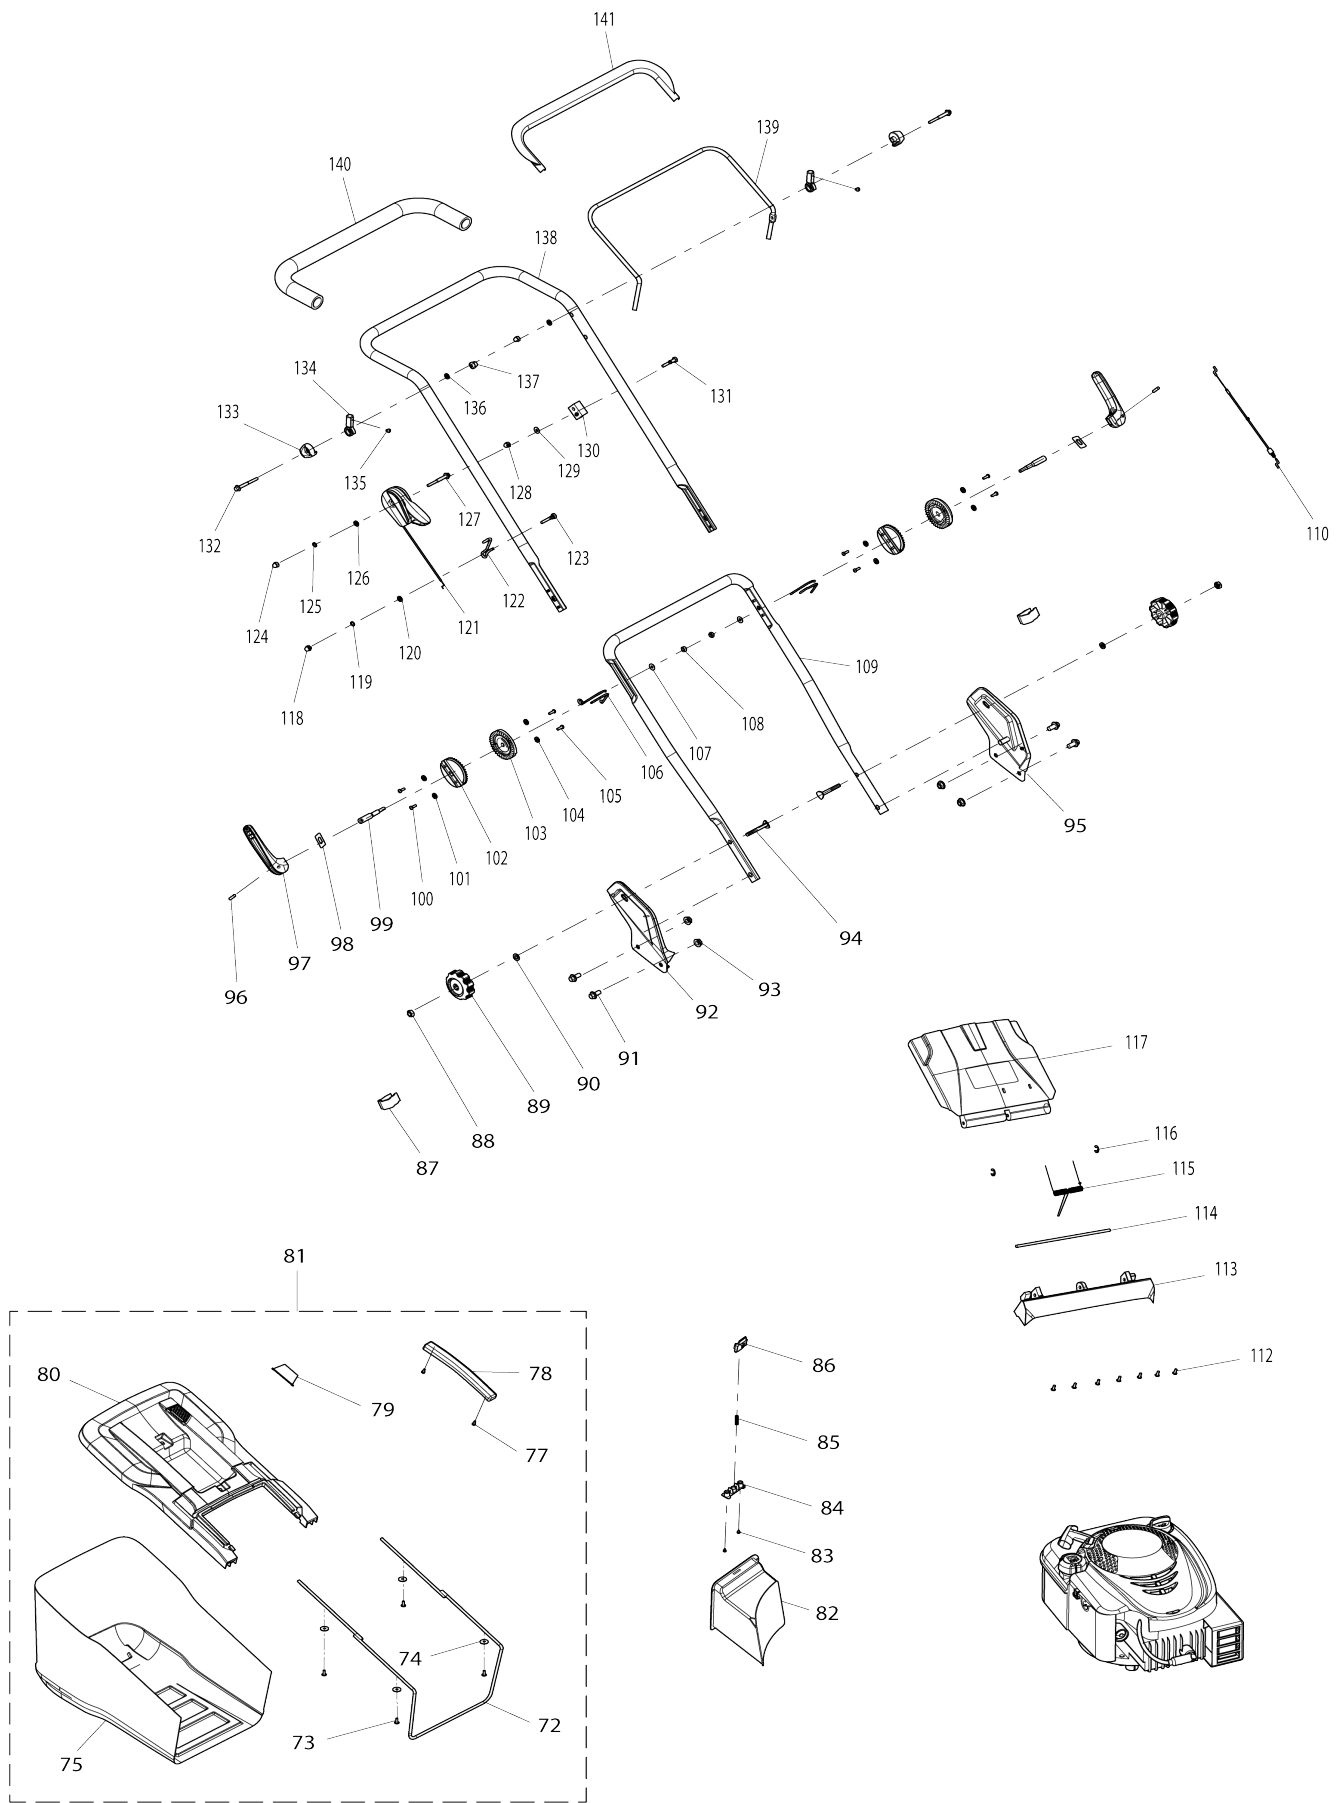

Model No. PLM4630N PETROL LAWN MOWER

Model No. PLM4630N PETROL LAWN MOWER

Model No.PLM4630N PETROL LAWN MOWER

Item No.	Parts No.	Description	Interchangability	Q'ty	New/Old	Note1	Note2
001	DA00000528	BLADE TIGHTEN BOLT 3/8-24 UNF		1			
002	671010730	DISH SPRING WASHER		1			
003	671014610	BLADE 46		1	*		
003-1	DA00001274	BLADE 46	<	1			
004	DA00000857	INNER FRANGE		1			
005	671002093	BLADE SPASER SLEEVE		1			
006	DA00000535	HIGHT ADJUST SUPPORT SPRING		1			
007	671001037	TRUSS HEAD TAPPING SCREW 5X16		2			
008	671005008	NYLON INSERT HEX.LOCK NUT M8		2			
009	671007007	FLAT WASHER 8		2			
010	671996001	BELT PROTECTING COVER		1			
011	DA00000617	SPECIAL HEX.BOLT M8X35/M8X17		1			
012	DA00000586	HEX. BOLT M8X35		1			
013	671003024	SPECIAL HEX. BOLT M8X60/M8X17		1			
014	671007007	FLAT WASHER 8		3			
015	DA00000832	SPRING WASHER 8		3			
016	DA00000537	HEX.FLANGE LOCK NUT M8		3			
019	671006119	HEX. FRANGE BOLT M6X60		4			
020	DA00000826	SELF-TAPPING SCREW ST4X12		14			
021	671927001	FRONT AXLE HOUSING LOWER		1			
022	671445001	FRONT AXLE RETAINER		2			
023	DA00000549	NYLON INSERT HEX.LOCK NUT M6		4			
024	DA00000826	SELF-TAPPING SCREW ST4X12		7			
025	671003041	FRONT AXLE HOUSING UPPER		1			
026	671925001	FRONT COVER		1			
028	671003014	WHEEL COVER 6.5 INCH		2			
029	DA00000537	HEX.FLANGE LOCK NUT M8		2			
030	DA00000538	BALL BEARING 6201ZZ		2			
031	671020150	WHEEL ASSY 7 INCH		2			
032	DA00000538	BALL BEARING 6201ZZ		2			
033	671002362	FRONT AXLE		1			
034	671011230	HEIGHT ADJUST TENSION SPRING		2			
035	671929001	SIDE DISCHARGE FLAP COVER		1			
036	671002010	PAN.HED SCREW M5X12		2			
037	671080040	SPRING WASHER 5		2	*		
037-1	DA00000198	SPRING WASHER 5	O	2			
038	671001571	SIDE FLAP HINGE PLATE		1			
039	671011205	SIDE FLAP TORSION SPRING		1			
040	671001019	SIDE DISCHARGE FLAP HINGE ROD		1			
041	671001820	DECK BLUE		1			
042	671010310	TAPPING SCREW ST4.2X8		3			
043	671928001	SIDE PROTECTOR LEFT SIDE		1			