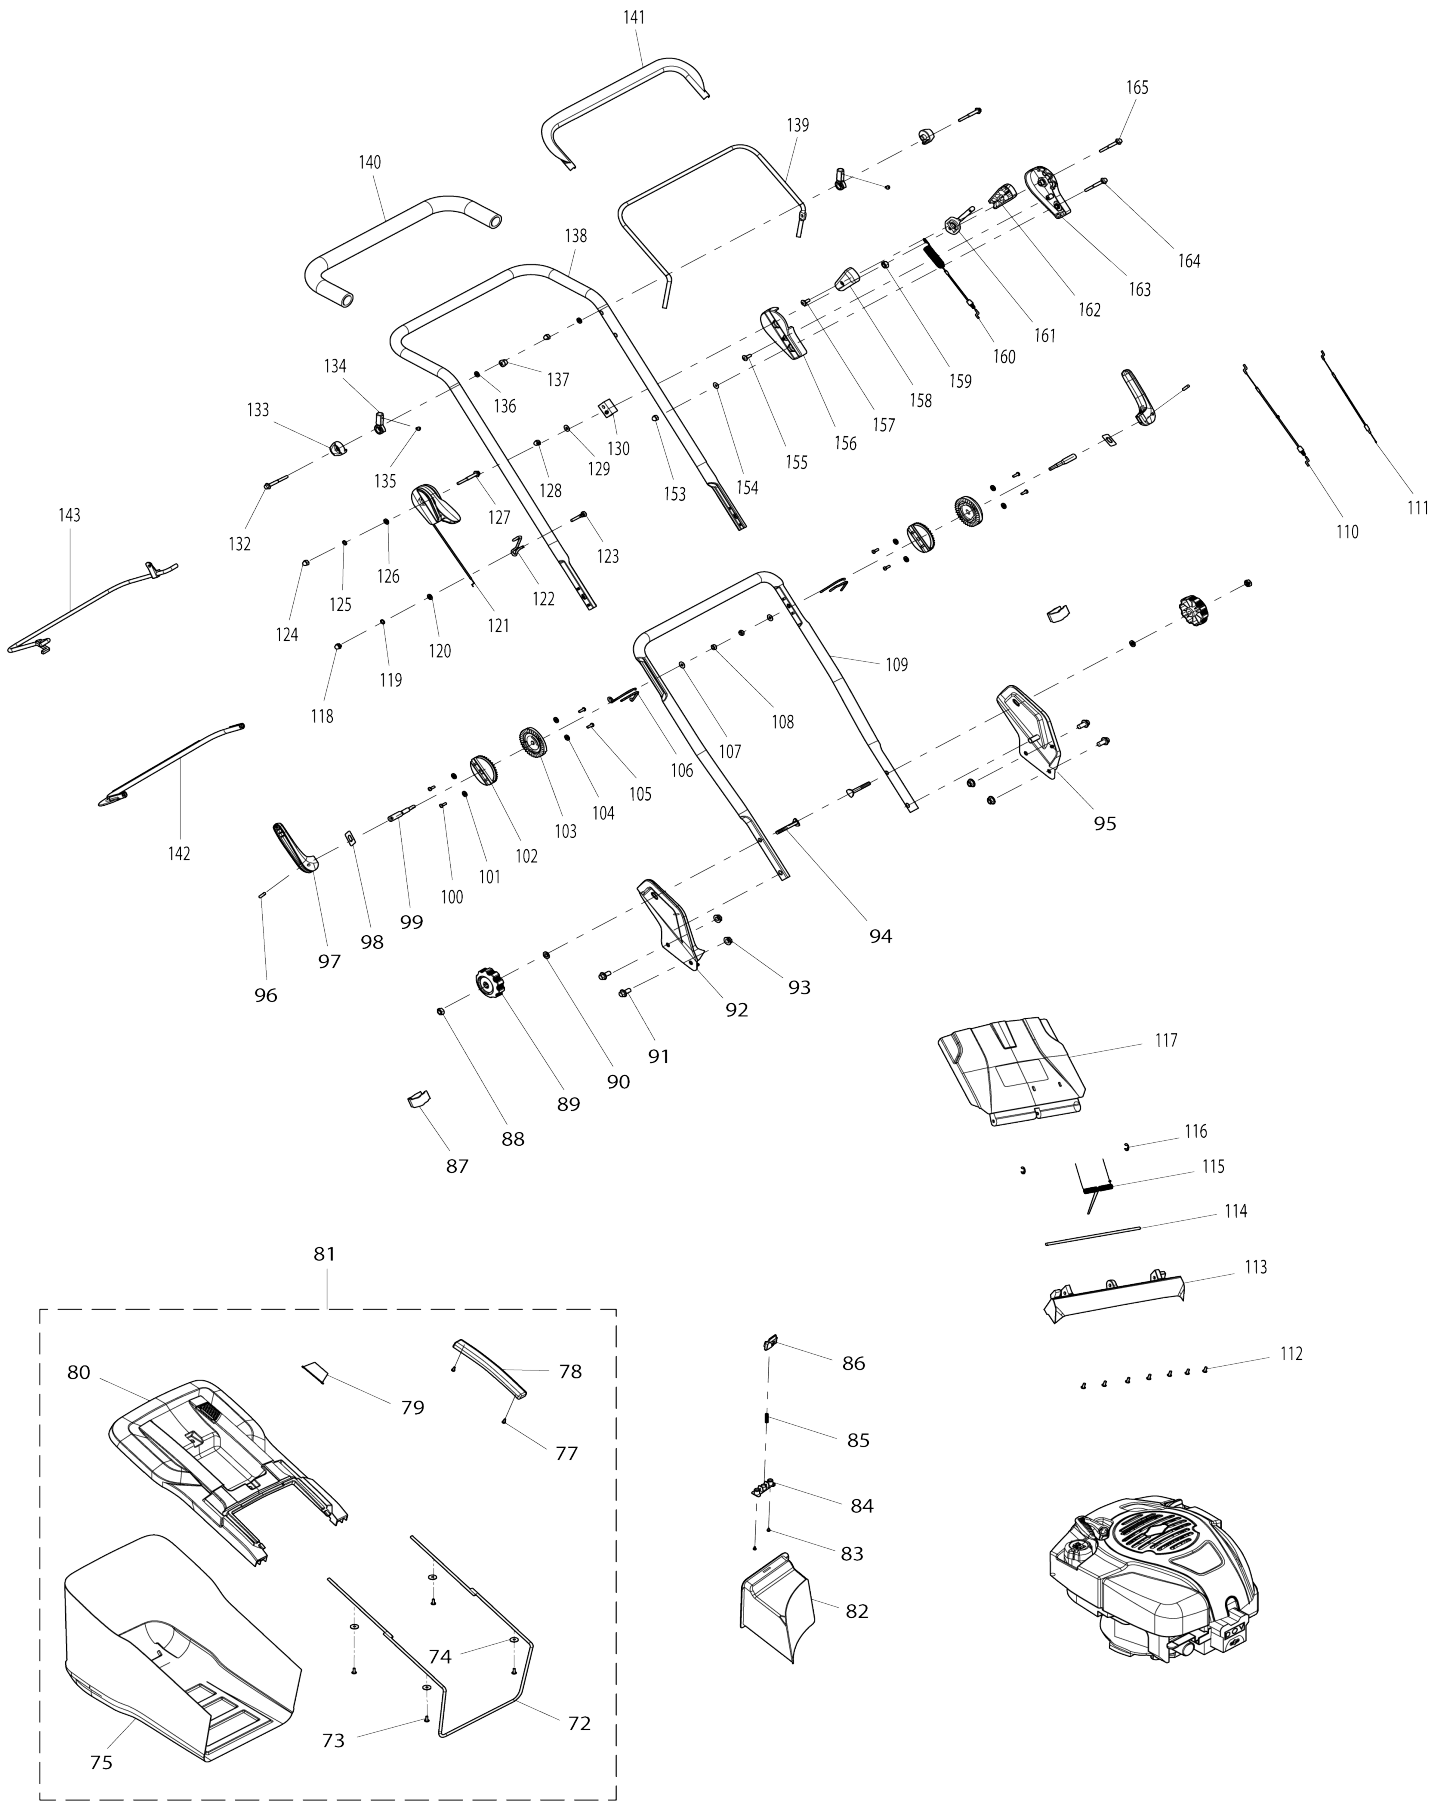

# Model No. PLM4632N PETROL LAWN MOWER

042	671010310	TAPPING SCREW ST4.2X8		3		
043	671928001	SIDE PROTECTOR LEFT SIDE		1		
044	671002364	LINK ROD		1		
045	DA00000549	NYLON INSERT HEX.LOCK NUT M6		2		
046	671030150	WHEEL COVER 7 INCH		2		
047	DA00000537	HEX.FLANGE LOCK NUT M8		2		
048	DA00000538	BALL BEARING 6201ZZ		2		
049	671020300	WHEEL ASSY 8 INCH		2		
050	DA00000538	BALL BEARING 6201ZZ		2		
051	DA00000849	INTERNAL GEAR		2		
052	DA00000603	TAPPING SCREW ST4X16		12		
053	DA00000606	REAR WHEEL DUST-PROOF COVER		2		
054	671002019	TRUSS HEAD SCREW M6X12		4		
055	DA00000542	AXLE RETAINER		2		
056	DA00000543	HEX.FLANGE LOCK NUT M6		4		
057	671002367	REAR AXLE		1		
058	DA00000612	STOP RING E-19		2		
059	DA00000549	NYLON INSERT HEX.LOCK NUT M6		2		
060	DA00000834	HEIGHT ADJUSTMENT LEVER ASSY		1		
061	671500201	HEIGHT ADJUSTMENT KNOB		1	*	
061-1	DA00001058	HEIGHT ADJUSTMENT KNOB	O	1		
062	671002041	TRUSS HEAD STEPPED SCREW M6X17		2		
063	DA00000552	TRUSS HEAD SCREW M6X16		2		
064	DA00000789	HEIGHT ADJUSTMENT BOARD		1		
065	DA00000549	NYLON INSERT HEX.LOCK NUT M6		2		
066	671800104	GROMMET		2		
067	671085001	GRASS OUTLET SLOPE BOARD		1		
068	671002297	GEAR BOX MOUNT ANGLE		1		
069	DA00000553	HEX. FLANGE BOLT M6X12		2		
070	671006181	HEX. FLANGE BOLT M6X17		1		
071	DA00000549	NYLON INSERT HEX.LOCK NUT M6		1		
072	DA00000843	GRASS CATCHER FRAME		1		
073	DA00000603	TAPPING SCREW ST4X16		4		
074	671001436	WASHER 4		4	*	
074-1	DA00000025	WASHER 5	O	4		
075	671153401	GRASS CATCH SIDE CLOSS SET MAK		1		
076	671930001	SIDE DISCHARGE OUTLET		1		
077	DA00000603	TAPPING SCREW ST4X16		2		
078	671937001	GRASS CATCHER HANDLE		1		
079	671001075	GRASS CATCHER INDICATOR BLUE		1		
080	671992001	GRASS CATCHER UPPER BOARD		1		
081	DA00000847	GRASS CATCHER ASSEMBLY(MAKITA)		1		
082	DA00000844	MULCHING PLUG BOX		1		
083	DA00000603	TAPPING SCREW ST4X16		2		
084	671317001	PRESSING BOARD OF LOCKING		1		