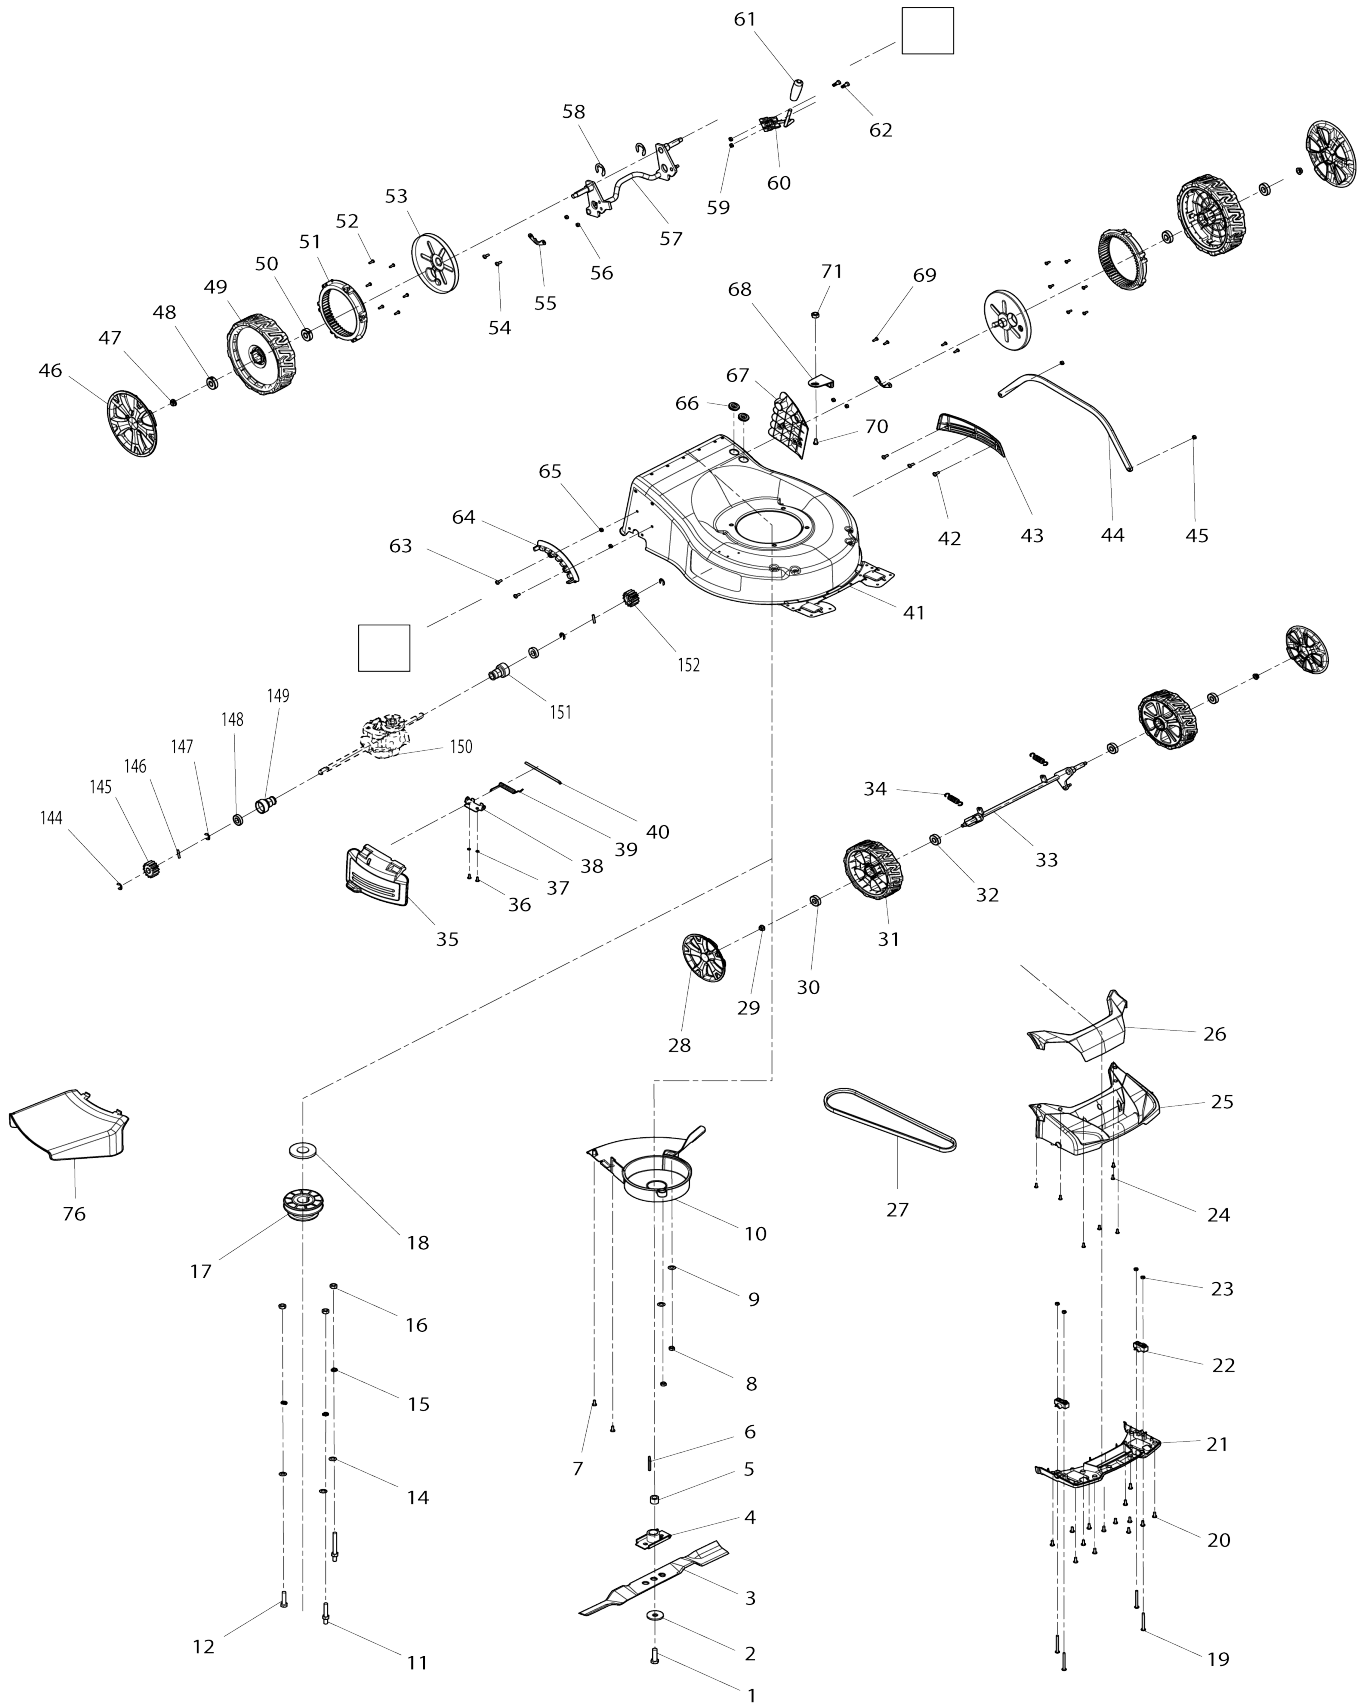

# Model No. PLM4632N PETROL LAWN MOWER

042	671010310	TAPPING SCREW ST4.2X8		3		
043	671928001	SIDE PROTECTOR LEFT SIDE		1		
044	671002364	LINK ROD		1		
045	DA00000549	NYLON INSERT HEX.LOCK NUT M6		2		
046	671030150	WHEEL COVER 7 INCH		2		
047	DA00000537	HEX.FLANGE LOCK NUT M8		2		
048	DA00000538	BALL BEARING 6201ZZ		2		
049	671020300	WHEEL ASSY 8 INCH		2		
050	DA00000538	BALL BEARING 6201ZZ		2		
051	DA00000849	INTERNAL GEAR		2		
052	DA00000603	TAPPING SCREW ST4X16		12		
053	DA00000606	REAR WHEEL DUST-PROOF COVER		2		
054	671002019	TRUSS HEAD SCREW M6X12		4		
055	DA00000542	AXLE RETAINER		2		
056	DA00000543	HEX.FLANGE LOCK NUT M6		4		
057	671002367	REAR AXLE		1		
058	DA00000612	STOP RING E-19		2		
059	DA00000549	NYLON INSERT HEX.LOCK NUT M6		2		
060	DA00000834	HEIGHT ADJUSTMENT LEVER ASSY		1		
061	671500201	HEIGHT ADJUSTMENT KNOB		1	*	
061-1	DA00001058	HEIGHT ADJUSTMENT KNOB	O	1		
062	671002041	TRUSS HEAD STEPPED SCREW M6X17		2		
063	DA00000552	TRUSS HEAD SCREW M6X16		2		
064	DA00000789	HEIGHT ADJUSTMENT BOARD		1		
065	DA00000549	NYLON INSERT HEX.LOCK NUT M6		2		
066	671800104	GROMMET		2		
067	671085001	GRASS OUTLET SLOPE BOARD		1		
068	671002297	GEAR BOX MOUNT ANGLE		1		
069	DA00000553	HEX. FLANGE BOLT M6X12		2		
070	671006181	HEX. FLANGE BOLT M6X17		1		
071	DA00000549	NYLON INSERT HEX.LOCK NUT M6		1		
072	DA00000843	GRASS CATCHER FRAME		1		
073	DA00000603	TAPPING SCREW ST4X16		4		
074	671001436	WASHER 4		4	*	
074-1	DA00000025	WASHER 5	O	4		
075	671153401	GRASS CATCH SIDE CLOSS SET MAK		1		
076	671930001	SIDE DISCHARGE OUTLET		1		
077	DA00000603	TAPPING SCREW ST4X16		2		
078	671937001	GRASS CATCHER HANDLE		1		
079	671001075	GRASS CATCHER INDICATOR BLUE		1		
080	671992001	GRASS CATCHER UPPER BOARD		1		
081	DA00000847	GRASS CATCHER ASSEMBLY(MAKITA)		1		
082	DA00000844	MULCHING PLUG BOX		1		
083	DA00000603	TAPPING SCREW ST4X16		2		
084	671317001	PRESSING BOARD OF LOCKING		1		