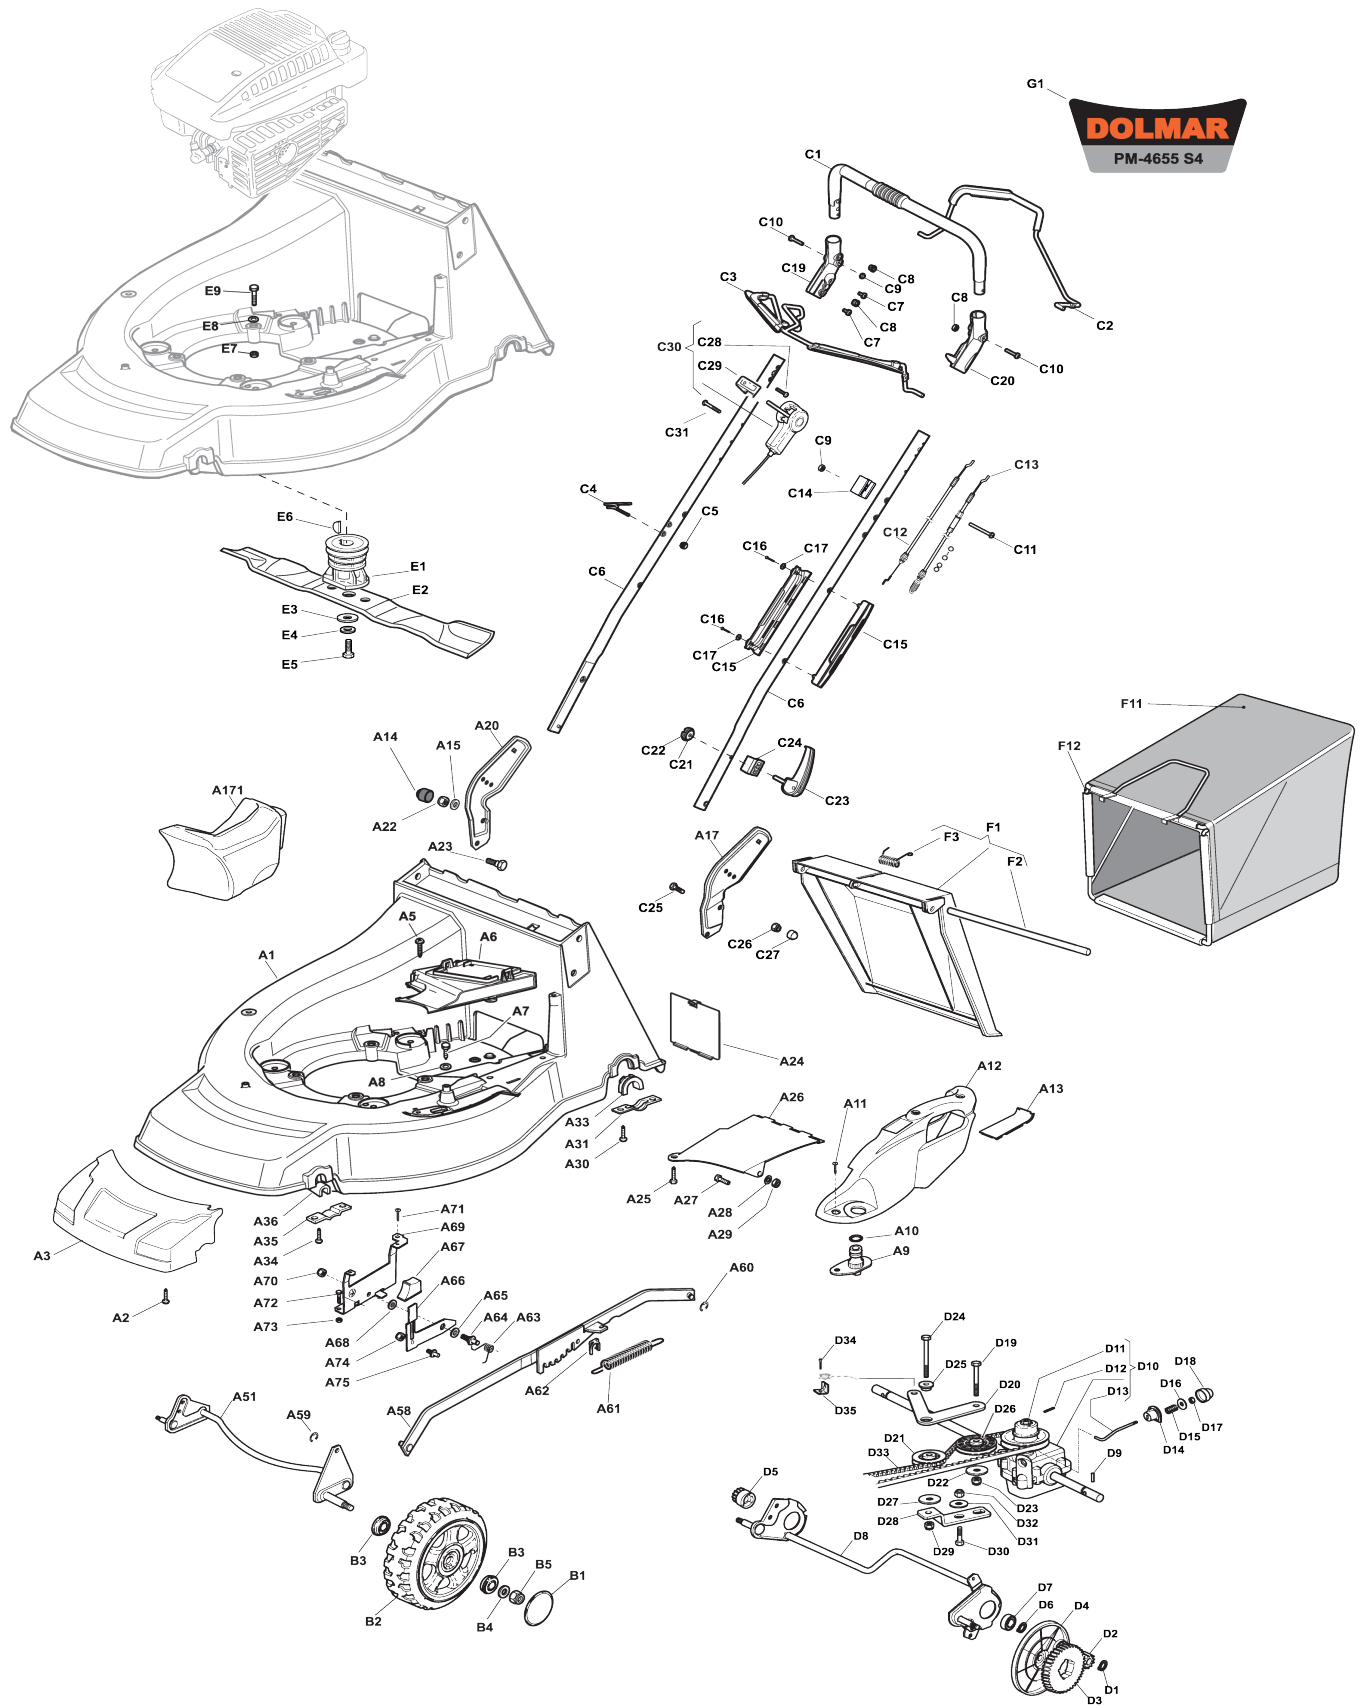

**PM-4655 S4, PLM4816 (2015-10)**

**PM-4655 S4, PLM4816 (2015-10)**

Model No.PLM4816 -

Item No.	Parts No.	Description	Interchangability	Q'ty	New/Old	Note1	Note2
A1	664003506	DECK RED		1			
A10	664035000	O-RING		1			
A11	664728520	SCREW		3			
A12	664060146	DECK, ADJUSTMENT		1			
A13	664546070	PLATE		1			
A14	664203854	PROTECTION		2			
A15	664521350	WASHER		4			
A17	664778397	BRACKET, LEFT		1			
A171	664140224	MULCH PLUG 48/53 CM		1			
A2	664735420	SCREW		4			
A20	664778396	BRACKET, RIGHT		1			
A22	664155000	NUT		2			
A23	664793102	SCREW		2			
A24	664595352	INSPECTION DOOR		1			
A25	664729600	SCREW		1			
A26	664028576	PLATE		1			
A27	664789000	SCREW		1			
A28	664523020	WASHER		1			
A29	664154330	NUT		1			
A3	664226109	MASK		1			
A30	664731350	SCREW		4			
A31	664545147	PLATE		2			
A33	664038407	BUSH		2			
A34	664731350	SCREW		4			
A35	664545156	PLATE		2			
A36	664038400	BUSH		2			
A5	664728522	SCREW		2			
A51	664302865	AXLE, FRONT WHEELS		1			
A58	664020391	ROD, HEIGHT ADJUSTMENT CONTROL		1			
A59	664000930	SAFETY WASHER 6		1			
A6	664060221	PROTECTION		1			
A60	664000930	SAFETY WASHER 6		1			
A61	664446187	SPRING		1			
A62	664436050	PLATE		1			
A63	664446176	SPRING		1			
A64	664517880	PIN		1			
A65	664672152	WASHER		1			
A66	664322829	LEVER, HEIGHT ADJUSTMENT		1			
A67	664602000	PUSHBUTTON, LEVER		1			
A68	664672151	WASHER		1			
A69	664785115	SUPPORT, HEIGHT		1			
A7	664729600	SCREW		1			
A70	664155000	NUT		1			
A71	664729600	SCREW		1			
A72	664793102	SCREW		2			
A73	664293201	NUT		2			
A74	664154510	NUT		1			