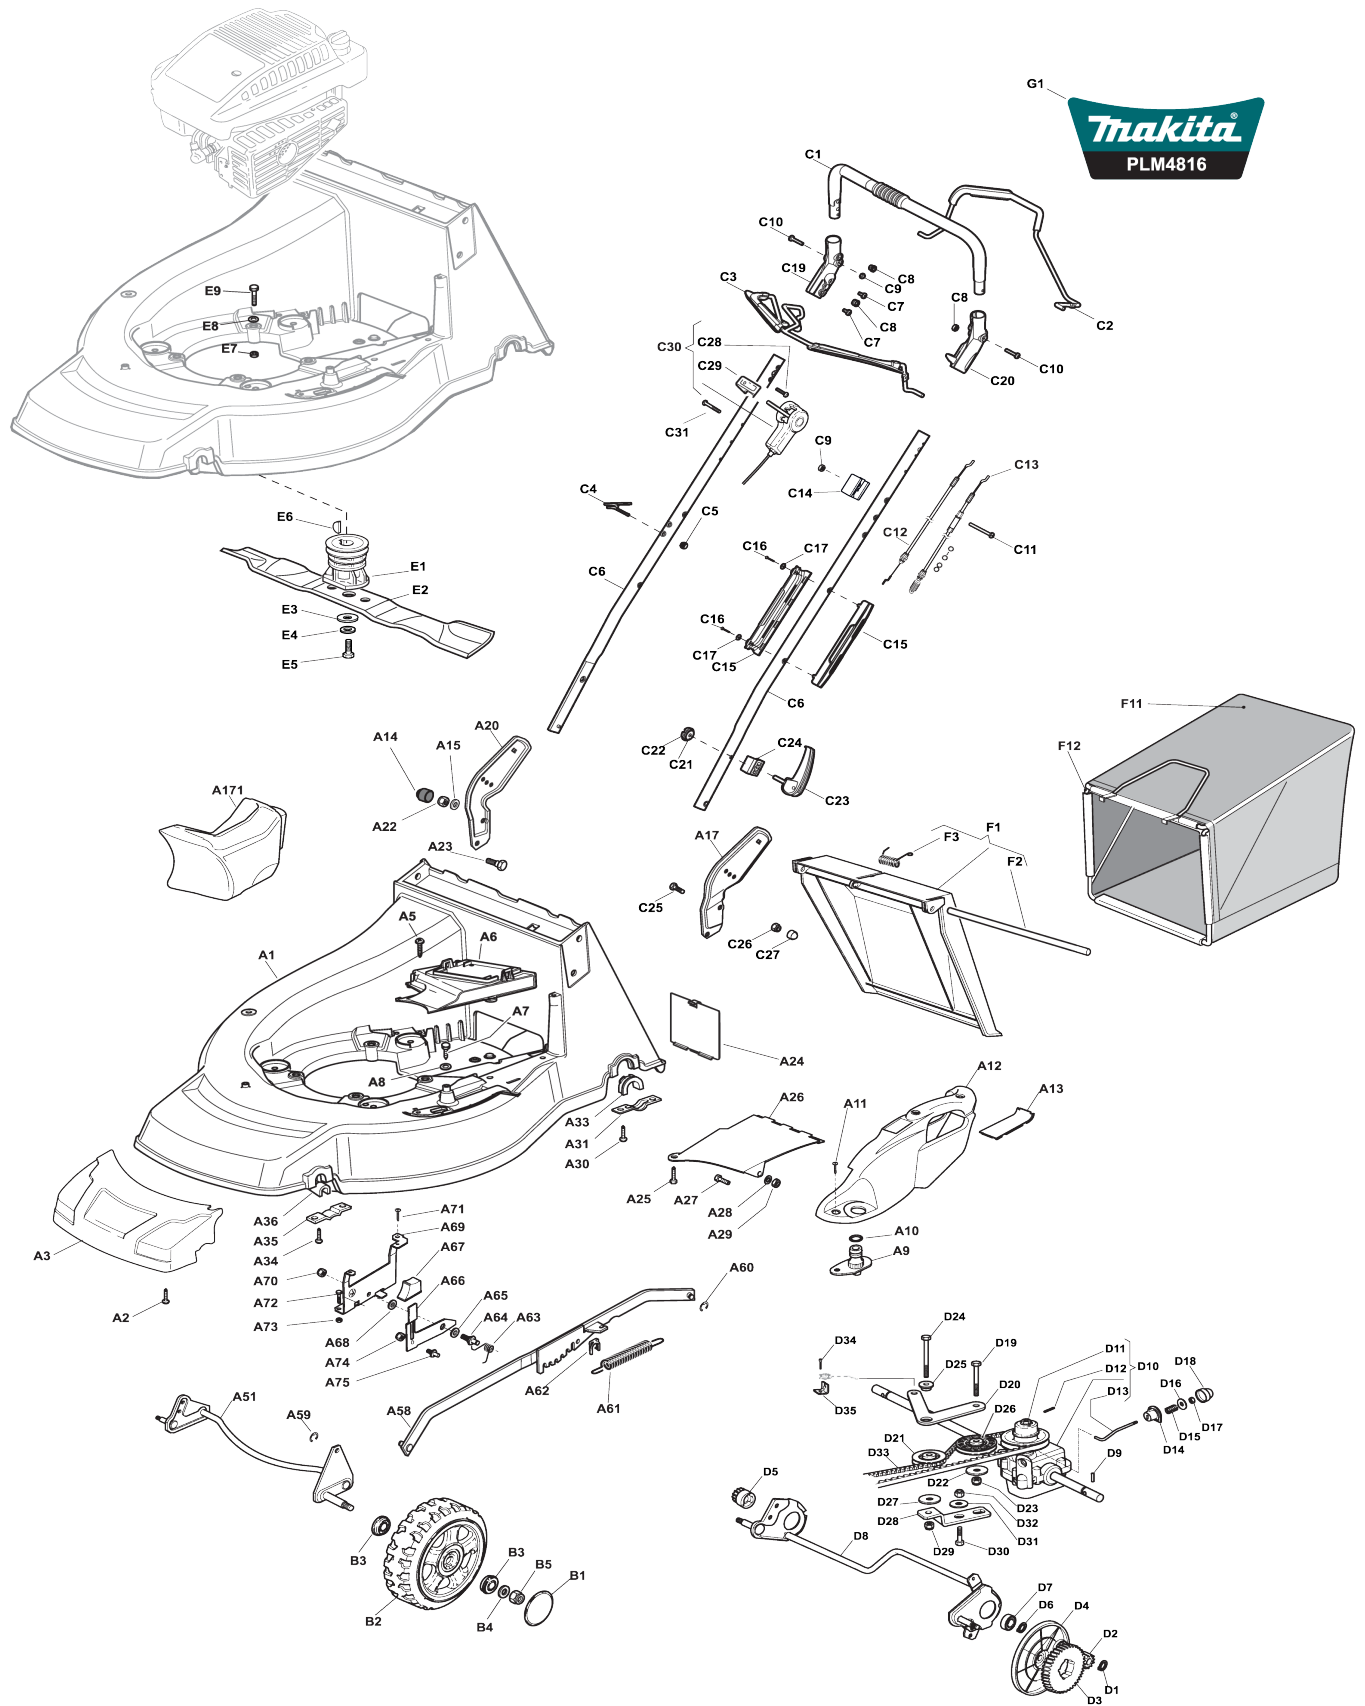

**PM-4655 S4, PLM4816 (2015-10)**

**PM-4655 S4, PLM4816 (2015-10)**

Model No.PLM4816 -

Item No.	Parts No.	Description	Interchangability	Q'ty	New/Old	Note1	Note2
A1	664003506	DECK RED		1			
A10	664035000	O-RING		1			
A11	664728520	SCREW		3			
A12	664060146	DECK, ADJUSTMENT		1			
A13	664546070	PLATE		1			
A14	664203854	PROTECTION		2			
A15	664521350	WASHER		4			
A17	664778397	BRACKET, LEFT		1			
A171	664140224	MULCH PLUG 48/53 CM		1			
A2	664735420	SCREW		4			
A20	664778396	BRACKET, RIGHT		1			
A22	664155000	NUT		2			
A23	664793102	SCREW		2			
A24	664595352	INSPECTION DOOR		1			
A25	664729600	SCREW		1			
A26	664028576	PLATE		1			
A27	664789000	SCREW		1			
A28	664523020	WASHER		1			
A29	664154330	NUT		1			
A3	664226109	MASK		1			
A30	664731350	SCREW		4			
A31	664545147	PLATE		2			
A33	664038407	BUSH		2			
A34	664731350	SCREW		4			
A35	664545156	PLATE		2			
A36	664038400	BUSH		2			
A5	664728522	SCREW		2			
A51	664302865	AXLE, FRONT WHEELS		1			
A58	664020391	ROD, HEIGHT ADJUSTMENT CONTROL		1			
A59	664000930	SAFETY WASHER 6		1			
A6	664060221	PROTECTION		1			
A60	664000930	SAFETY WASHER 6		1			
A61	664446187	SPRING		1			
A62	664436050	PLATE		1			
A63	664446176	SPRING		1			
A64	664517880	PIN		1			
A65	664672152	WASHER		1			
A66	664322829	LEVER, HEIGHT ADJUSTMENT		1			
A67	664602000	PUSHBUTTON, LEVER		1			
A68	664672151	WASHER		1			
A69	664785115	SUPPORT, HEIGHT		1			
A7	664729600	SCREW		1			
A70	664155000	NUT		1			
A71	664729600	SCREW		1			
A72	664793102	SCREW		2			
A73	664293201	NUT		2			
A74	664154510	NUT		1			