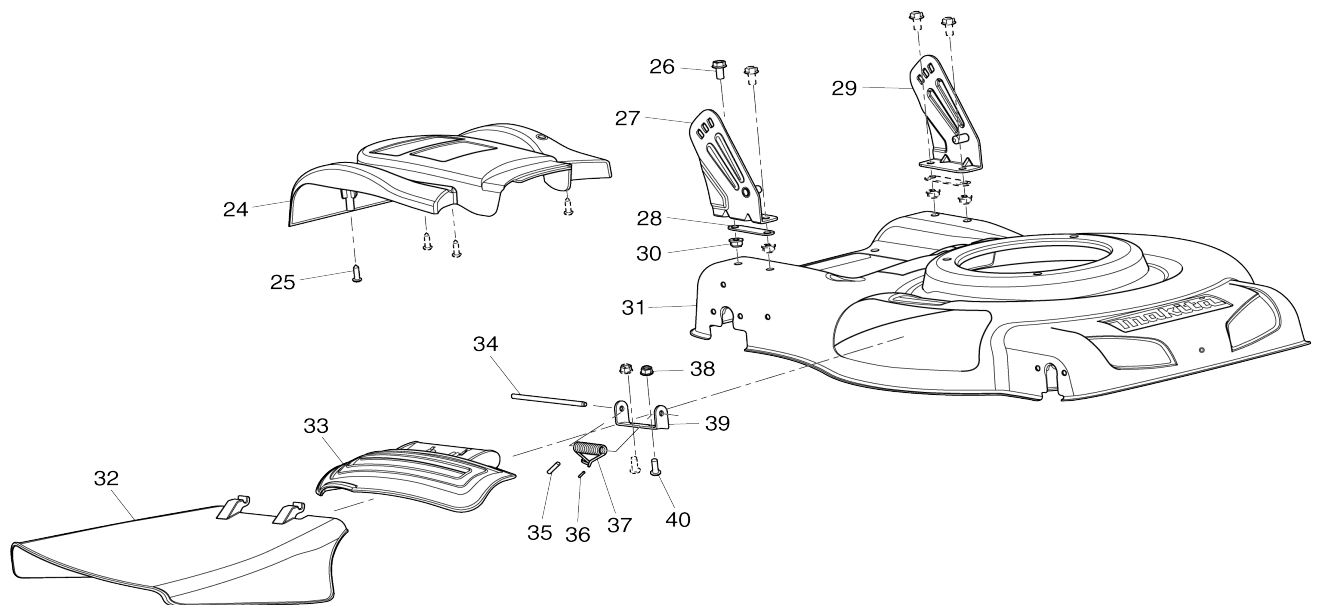

Model No. PLM4819 PETROL LAWN MOWER

Model No. PLM4819 PETROL LAWN MOWER

Model No.PLM4819 PETROL LAWN MOWER

Item No.	Parts No.	Description	Interchangeability	Q'ty	New/Old	Note1	Note2
001	DA00000581	FLAMEOUT POLE RED		1			
002	DA00000616	DRIVING POLE		1			
003	DA00000580	HANDLE SHEATH		1			
004	DA00000578	UPPER HANDLE		1			
005	DA00000577	HEX.FLANGE BOLT M6X35		1			
006	DA00000579	STARTER GRIP HOOK		1			
007	DA00000574	FLAT WASHER 6		1			
008	DA00000576	SPRING WASHER 6		1			
009	DA00000575	HEX.CAP NUT M6		1			
010	DA00000575	HEX.CAP NUT M6		1			
011	DA00000574	FLAT WASHER 6		1			
012	DA00000573	OUTER WIRE STOPPER		1			
013	DA00000615	DRIVING CABLE ASS'Y		1			
014	DA00000570	FLAMEOUT CABLE ASS'Y		1			
015	DA00000572	HEX.FLANGE BOLT M6X55		1			
016	DA00000571	THROTTLE ASS'Y		1			
017	DA00000569	SADDLE HEAD BOLT M8X58		2			
018	DA00000565	PLASTIC SADDLE WASHER 8		4			
019	DA00000564	KNOB		4			
020	DA00000563	HEXAGON NUT M8		4			
021	DA00000568	LOWER HANDLE		1			
022	DA00000567	CABLE CLAMP		1			
023	DA00000566	BOLT M8X40		2			
024	DA00000613	PROTECTING COVER OF GEAR BOX		1			
025	DA00000614	TAPPING SCREW ST4.8X19		4			
026	DA00000562	HEX.FLANGE BOLT M8X16		4			
027	DA00000588	RIGHT HANDLE BRACKET BLUE		1			
028	DA00000561	HANDLE BRACKET WASHER		2			
029	DA00000587	LEFT HANDLE BRACKET BLUE		1			
030	DA00000537	HEX.FLANGE LOCK NUT M8		4			
031	DA00000621	DECK (MAKITA BLUE)		1			
032	DA00000560	SIDE DISCHARGE PROTECTING		1			
033	DA00000559	SIDE DISCHARGE FLAP COVER		1			
034	DA00000558	SIDE DISCHARGE FLAP HINGE ROD		1			
035	DA00000557	HEAT-SHRINKABLE TUBE		1			
036	DA00000547	HEAT-SHRINKABLE TUBE		1			
037	DA00000556	SIDE FLAP TORSION SPRING		1			
038	DA00000543	HEX.FLANGE LOCK NUT M6		2			
039	DA00000555	SIDE FLAP HINGE PLATE		1			
040	DA00000781	HEXAGON FLANGE BOLT		2			
041	DA00000605	SPUR GEAR 14 LEFT		1			
042	DA00000536	WHEEL COVER 7 INCH		2			
043	DA00000537	HEX.FLANGE LOCK NUT M8		2			
044	DA00000538	BALL BEARING 6201ZZ		2			
045	DA00000601	REAR WHEEL ASSY		2			
046	DA00000538	BALL BEARING 6201ZZ		2			