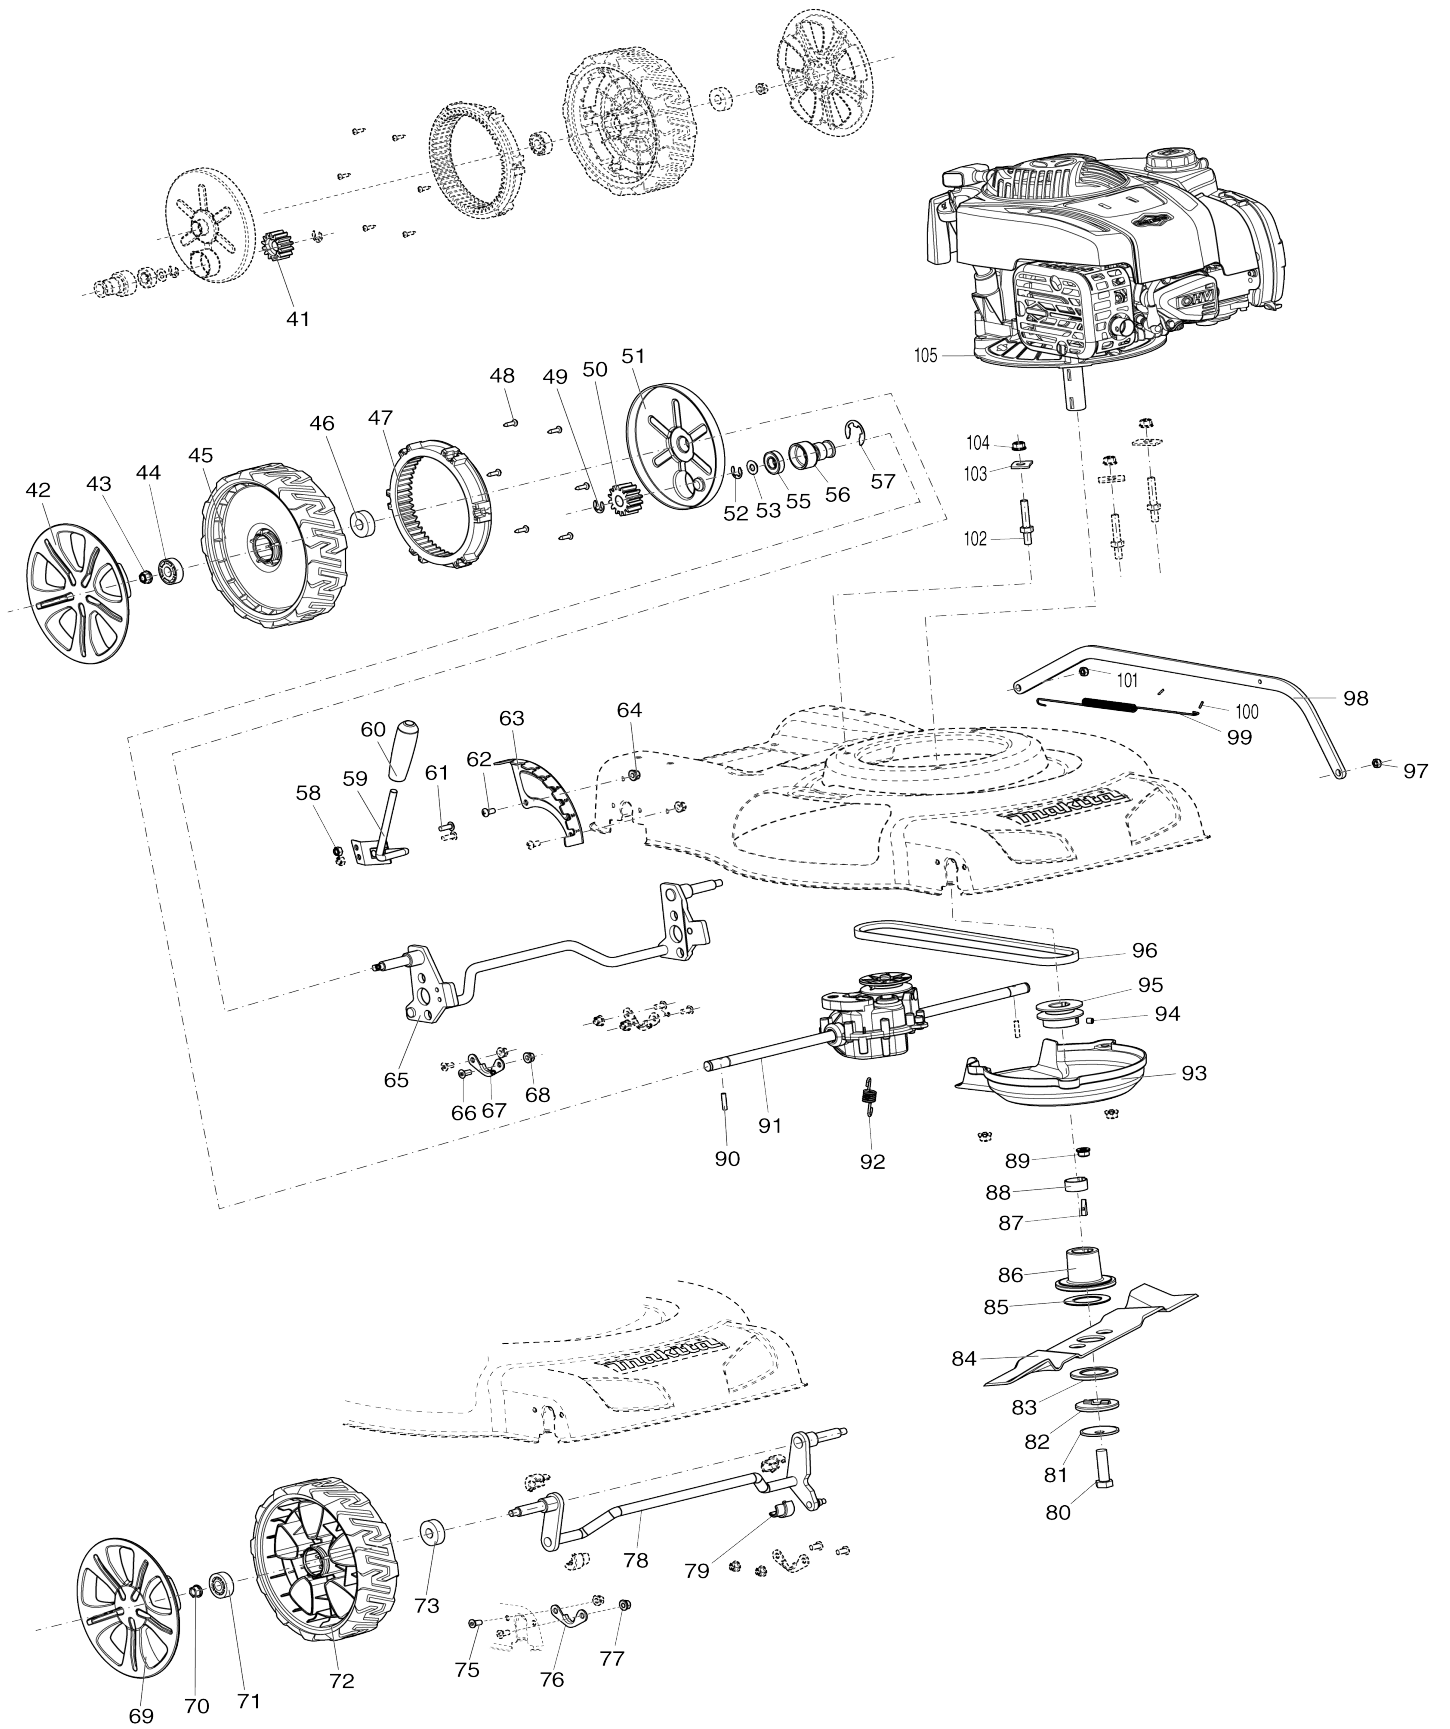

Model No. PLM4819 PETROL LAWN MOWER

Model No. PLM4819 PETROL LAWN MOWER

Model No.PLM4819 PETROL LAWN MOWER

Item No.	Parts No.	Description	Interchangeability	Q'ty	New/Old	Note1	Note2
001	DA00000581	FLAMEOUT POLE RED		1			
002	DA00000616	DRIVING POLE		1			
003	DA00000580	HANDLE SHEATH		1			
004	DA00000578	UPPER HANDLE		1			
005	DA00000577	HEX.FLANGE BOLT M6X35		1			
006	DA00000579	STARTER GRIP HOOK		1			
007	DA00000574	FLAT WASHER 6		1			
008	DA00000576	SPRING WASHER 6		1			
009	DA00000575	HEX.CAP NUT M6		1			
010	DA00000575	HEX.CAP NUT M6		1			
011	DA00000574	FLAT WASHER 6		1			
012	DA00000573	OUTER WIRE STOPPER		1			
013	DA00000615	DRIVING CABLE ASS'Y		1			
014	DA00000570	FLAMEOUT CABLE ASS'Y		1			
015	DA00000572	HEX.FLANGE BOLT M6X55		1			
016	DA00000571	THROTTLE ASS'Y		1			
017	DA00000569	SADDLE HEAD BOLT M8X58		2			
018	DA00000565	PLASTIC SADDLE WASHER 8		4			
019	DA00000564	KNOB		4			
020	DA00000563	HEXAGON NUT M8		4			
021	DA00000568	LOWER HANDLE		1			
022	DA00000567	CABLE CLAMP		1			
023	DA00000566	BOLT M8X40		2			
024	DA00000613	PROTECTING COVER OF GEAR BOX		1			
025	DA00000614	TAPPING SCREW ST4.8X19		4			
026	DA00000562	HEX.FLANGE BOLT M8X16		4			
027	DA00000588	RIGHT HANDLE BRACKET BLUE		1			
028	DA00000561	HANDLE BRACKET WASHER		2			
029	DA00000587	LEFT HANDLE BRACKET BLUE		1			
030	DA00000537	HEX.FLANGE LOCK NUT M8		4			
031	DA00000621	DECK (MAKITA BLUE)		1			
032	DA00000560	SIDE DISCHARGE PROTECTING		1			
033	DA00000559	SIDE DISCHARGE FLAP COVER		1			
034	DA00000558	SIDE DISCHARGE FLAP HINGE ROD		1			
035	DA00000557	HEAT-SHRINKABLE TUBE		1			
036	DA00000547	HEAT-SHRINKABLE TUBE		1			
037	DA00000556	SIDE FLAP TORSION SPRING		1			
038	DA00000543	HEX.FLANGE LOCK NUT M6		2			
039	DA00000555	SIDE FLAP HINGE PLATE		1			
040	DA00000781	HEXAGON FLANGE BOLT		2			
041	DA00000605	SPUR GEAR 14 LEFT		1			
042	DA00000536	WHEEL COVER 7 INCH		2			
043	DA00000537	HEX.FLANGE LOCK NUT M8		2			
044	DA00000538	BALL BEARING 6201ZZ		2			
045	DA00000601	REAR WHEEL ASSY		2			
046	DA00000538	BALL BEARING 6201ZZ		2			