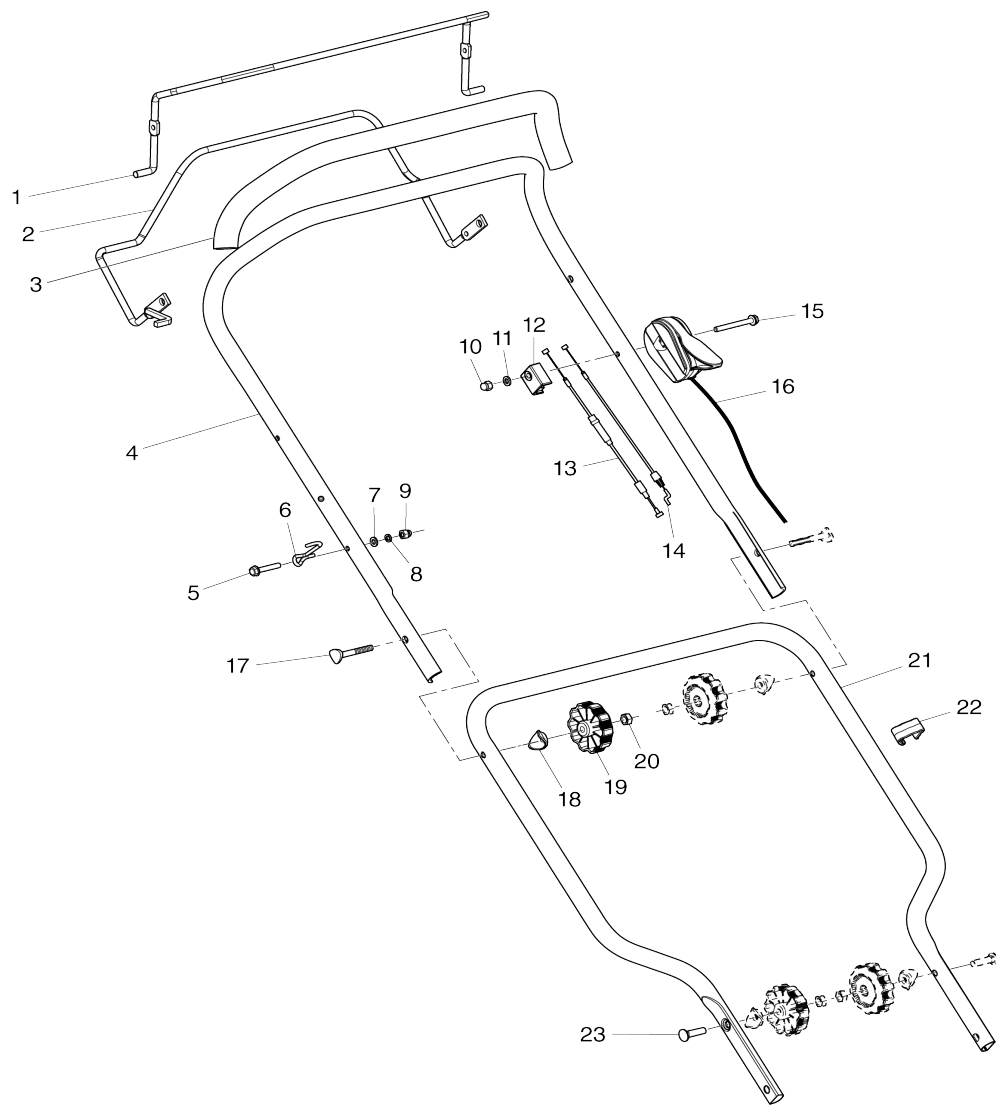

Model No. PLM4819 PETROL LAWN MOWER

Model No. PLM4819 PETROL LAWN MOWER

Model No.PLM4819 PETROL LAWN MOWER

Item No.	Parts No.	Description	Interchangeability	Q'ty	New/Old	Note1	Note2
001	DA00000581	FLAMEOUT POLE RED		1			
002	DA00000616	DRIVING POLE		1			
003	DA00000580	HANDLE SHEATH		1			
004	DA00000578	UPPER HANDLE		1			
005	DA00000577	HEX.FLANGE BOLT M6X35		1			
006	DA00000579	STARTER GRIP HOOK		1			
007	DA00000574	FLAT WASHER 6		1			
008	DA00000576	SPRING WASHER 6		1			
009	DA00000575	HEX.CAP NUT M6		1			
010	DA00000575	HEX.CAP NUT M6		1			
011	DA00000574	FLAT WASHER 6		1			
012	DA00000573	OUTER WIRE STOPPER		1			
013	DA00000615	DRIVING CABLE ASS'Y		1			
014	DA00000570	FLAMEOUT CABLE ASS'Y		1			
015	DA00000572	HEX.FLANGE BOLT M6X55		1			
016	DA00000571	THROTTLE ASS'Y		1			
017	DA00000569	SADDLE HEAD BOLT M8X58		2			
018	DA00000565	PLASTIC SADDLE WASHER 8		4			
019	DA00000564	KNOB		4			
020	DA00000563	HEXAGON NUT M8		4			
021	DA00000568	LOWER HANDLE		1			
022	DA00000567	CABLE CLAMP		1			
023	DA00000566	BOLT M8X40		2			
024	DA00000613	PROTECTING COVER OF GEAR BOX		1			
025	DA00000614	TAPPING SCREW ST4.8X19		4			
026	DA00000562	HEX.FLANGE BOLT M8X16		4			
027	DA00000588	RIGHT HANDLE BRACKET BLUE		1			
028	DA00000561	HANDLE BRACKET WASHER		2			
029	DA00000587	LEFT HANDLE BRACKET BLUE		1			
030	DA00000537	HEX.FLANGE LOCK NUT M8		4			
031	DA00000621	DECK (MAKITA BLUE)		1			
032	DA00000560	SIDE DISCHARGE PROTECTING		1			
033	DA00000559	SIDE DISCHARGE FLAP COVER		1			
034	DA00000558	SIDE DISCHARGE FLAP HINGE ROD		1			
035	DA00000557	HEAT-SHRINKABLE TUBE		1			
036	DA00000547	HEAT-SHRINKABLE TUBE		1			
037	DA00000556	SIDE FLAP TORSION SPRING		1			
038	DA00000543	HEX.FLANGE LOCK NUT M6		2			
039	DA00000555	SIDE FLAP HINGE PLATE		1			
040	DA00000781	HEXAGON FLANGE BOLT		2			
041	DA00000605	SPUR GEAR 14 LEFT		1			
042	DA00000536	WHEEL COVER 7 INCH		2			
043	DA00000537	HEX.FLANGE LOCK NUT M8		2			
044	DA00000538	BALL BEARING 6201ZZ		2			
045	DA00000601	REAR WHEEL ASSY		2			
046	DA00000538	BALL BEARING 6201ZZ		2			