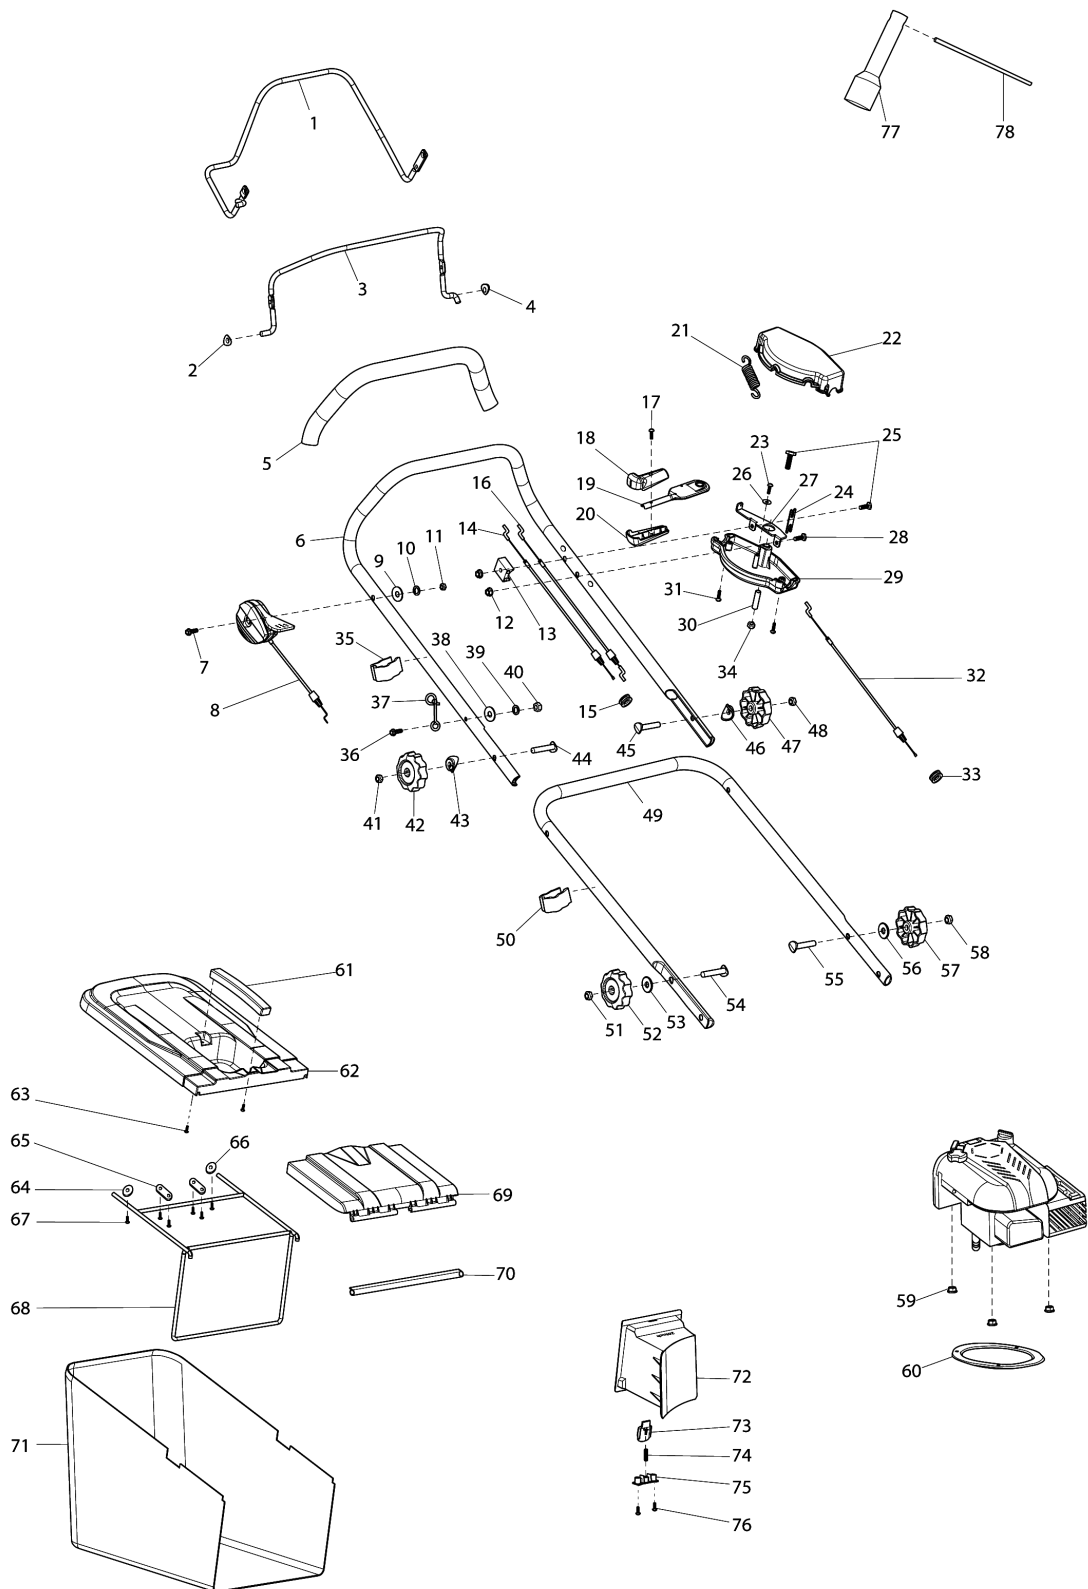

Model No. PLM5113N2 PETROL LAWN MOWER

Model No. PLM5113N2 PETROL LAWN MOWER

Model No.PLM5113N2 PETROL LAWN MOWER

Item	Parts No.	Description	I/C	Qty	New/Old	Opt. 1	Opt. 2	Note
001	DA00000964	SELF DRIVE CONTROL LEVER		1				
002	671001524	SADDLE WASHER 8		1				
003	DA00000961	ENGINE CLUTCH LEVER		1				
004	671001524	SADDLE WASHER 8		1				
005	671001029	HANDLE SHEATH		1				
006	DA00000963	UPPER HANDLE BAR		1				
007	671006082	HEX. FLANGE BOLT M6X50		1				
008	DA00001160	THROTTLE HANDLE ASS'Y		1				
009	DA00000574	FLAT WASHER 6		1				
010	DA00000576	SPRING WASHER 6		1				
011	DA00000575	HEX.CAP NUT M6		1				
012	DA00000543	HEX.FLANGE LOCK NUT M6		2				
013	DA00000573	OUTER WIRE STOPPER		1				
014	DA00000977	SELF DRIVE CONTROL WIRE ASSY		1				
015	671800104	GROMMET		1				
016	DA00001173	FRAMEOUT CORD ASS'Y		1				
017	DA00000873	TAPPING SCREW ST4.2X15		1				
018	DA00000869	DRIVE SPEED ADJUST GRIP UPPER		1				
019	DA00000972	DRIVE SPEED ADJUST LEVER		1				
020	DA00000870	DRIVE SPEED ADJUST GRIP LOWER		1				
021	671011123	EXTENTION SPRING		1				
022	671470002	SPEED ADJUSTMENT BOX(UPPER)		1				
023	DA00000603	TAPPING SCREW ST4X16		1				
024	671001511	OUTER WIRE STOPPER PLATE		1				
025	671006063	HEX.BOLT M6X40		2				
026	671002075	FLAT WASHER 4		1				
027	671001514	DRIVE SPEED ADJUST LEVER MOUNT		1				
028	DA00000577	HEX.FLANGE BOLT M6X35		1				
029	671470001	SPEED ADJUSTMENT BOX(LOWER)		1				
030	671001513	SHEATH		1				
031	671010630	TAPPING SCREW ST4.2X25		2				
032	671001191	DRIVE SPEED ADJUST WIRE ASSY		1				
033	671800104	GROMMET		1				
034	DA00000543	HEX.FLANGE LOCK NUT M6		1				
035	671611001	CABLE CLIP		1				
036	DA00000577	HEX.FLANGE BOLT M6X35		1				
037	DA00000579	STARTER GRIP HOOK		1				
038	DA00000574	FLAT WASHER 6		1				
039	DA00000576	SPRING WASHER 6		1				
040	DA00000575	HEX.CAP NUT M6		1				
041	DA00000563	HEXAGON NUT M8		1				
042	DA00000564	KNOB		1				