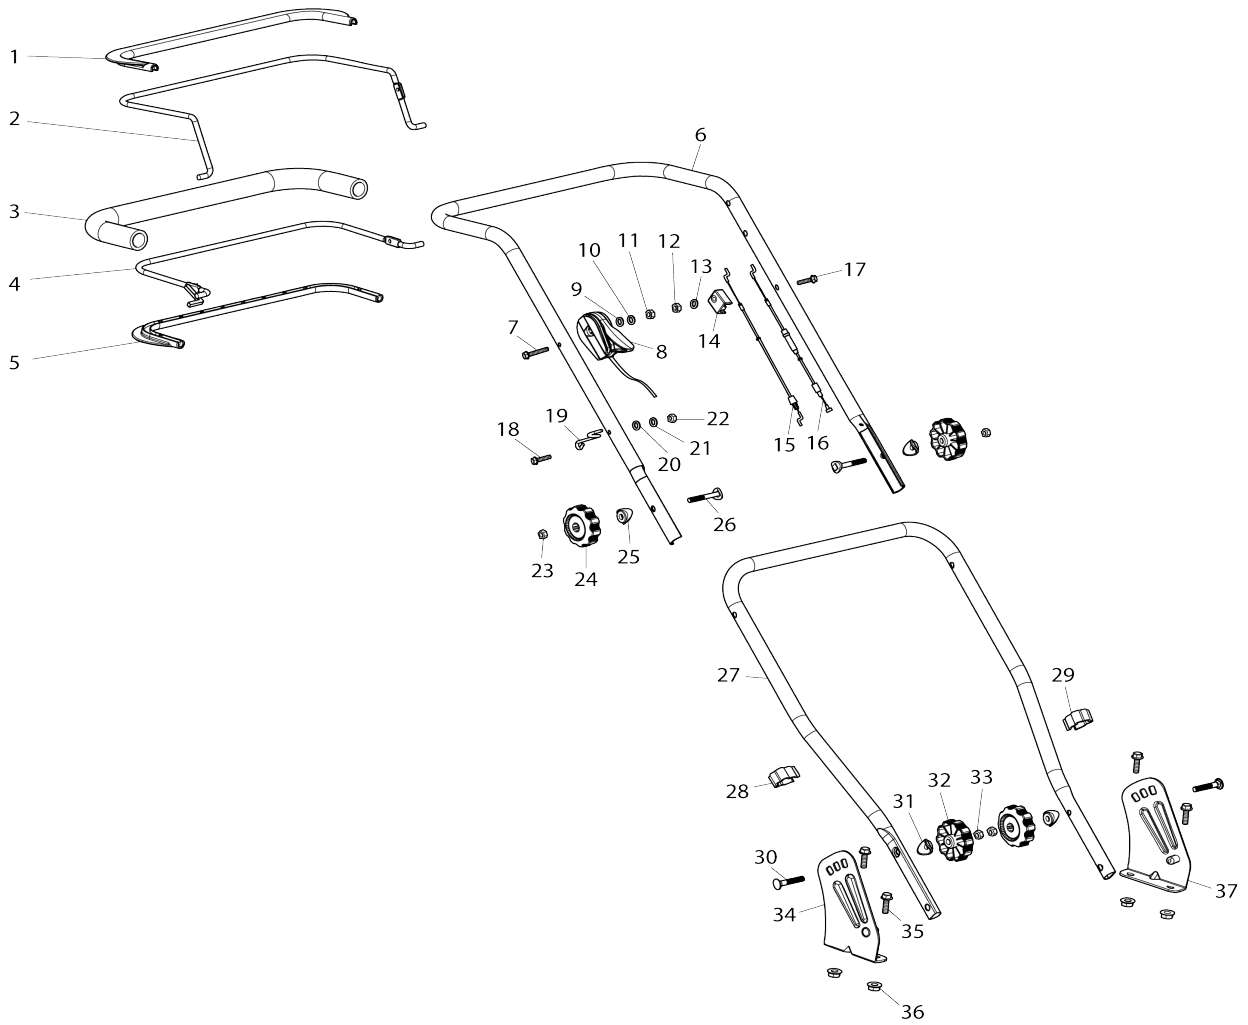

Model No. PLM5121 PETROL LAWN MOWER