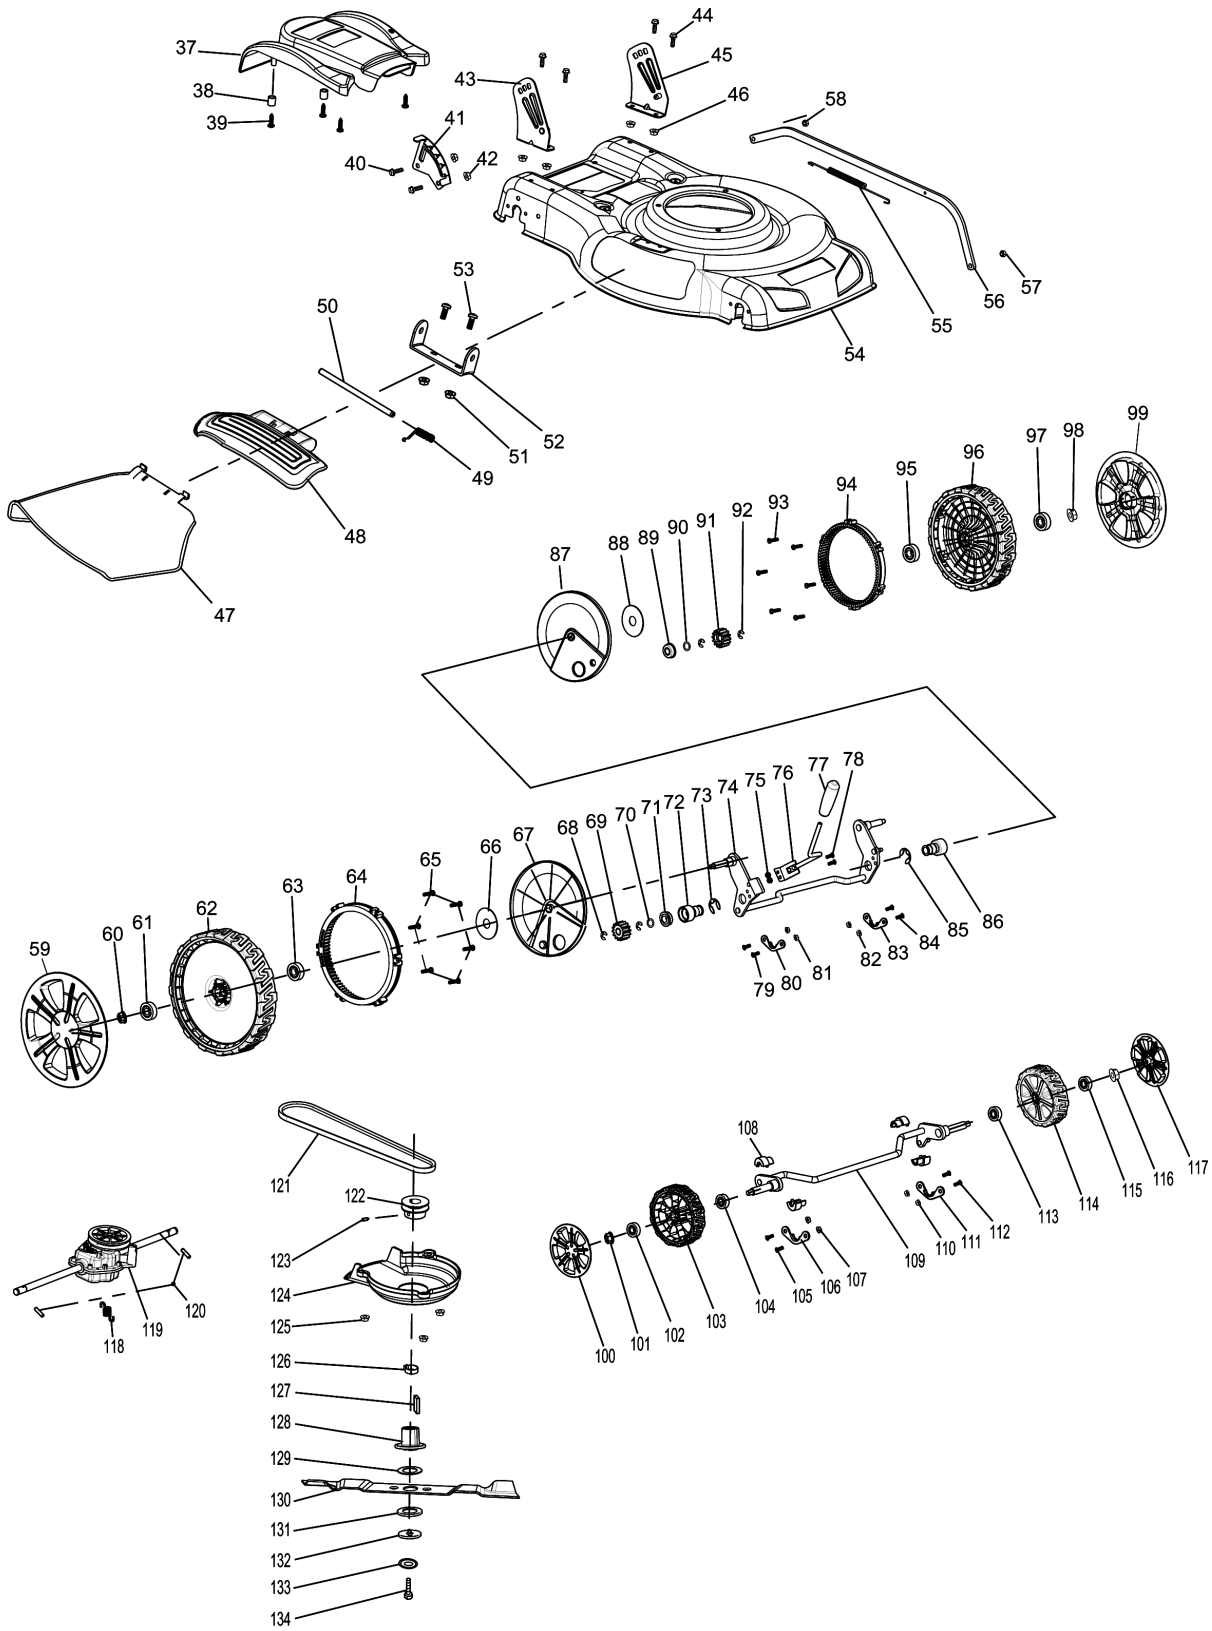

Model No.PLM5121N2 PETROL LAWN MOWER

Model No.PLM5121N2 PETROL LAWN MOWER

Item	Parts No.	Description	I/C	Qty	New/Old	Opt. 1	Opt. 2	Note
001	671687001	LEVER SHEATH		1				
002	671103001	HANDLE SHEATH		1				
003	DA00001087	FRAMOUT POLE		1				
004	DA00001060	DRIVING POLE		1				
005	671687001	LEVER SHEATH		1				
006	671001814	UPPER HANDLE		1				
007	DA00000575	HEX.CAP NUT M6		2				
008	DA00000574	FLAT WASHER 6		1				
009	DA00000573	OUTER WIRE STOPPER		1				
010	DA00001164	FRAMOUT CABLE		1				
011	DA00000952	DRIVING CABLE		1				
012	DA00001165	THROTTLE ASS'Y		1				
013	DA00000572	HEX.FLANGE BOLT M6X55		1				
014	DA00000577	HEX.FLANGE BOLT M6X35		1				
015	DA00000579	STARTER GRIP HOOK		1				
016	DA00000574	FLAT WASHER 6		1				
017	DA00000576	SPRING WASHER 6		1				
018	DA00000563	HEXAGON NUT M8		1				
019	DA00000564	KNOB		1				
020	DA00000924	PLASTIC SADDLE WASHER 8		1				
021	DA00000569	SADDLE HEAD BOLT M8X58		2				
022	DA00000924	PLASTIC SADDLE WASHER 8		1				
023	DA00000564	KNOB		1				
024	DA00000563	HEXAGON NUT M8		1				
025	DA00000951	LOWER HANDLE		1				
026	DA00000566	BOLT M8X40		1				
027	DA00000924	PLASTIC SADDLE WASHER 8		2				
028	DA00000564	KNOB		2				
029	DA00000563	HEXAGON NUT M8		2				
030	DA00001170	CABLE CLIP		1				
031	DA00000566	BOLT M8X40		1				
032	DA00000537	HEX.FLANGE LOCK NUT M8		3				
033	DA00000582	SQUARE WASHER 8		3				
034	DA00000617	SPECIAL HEX.BOLT M8X35/M8X17		3				
035	DA00000583	BOX WRENCH 16MM		1				
036	DA00000584	WRENCH HANDLE		1				
037	671689001	GEAR BOX PROTECTING COVER		1				
038	671314001	COVER FIXING CAP		2				
039	DA00000614	TAPPING SCREW ST4.8X19		4				
040	DA00000562	HEX.FLANGE BOLT M8X16		2				
041	671001710	HEIGHT ADJUSTER STOP PLATE		1				
042	DA00000537	HEX.FLANGE LOCK NUT M8		2				
043	DA00000588	RIGHT HANDLE BRACKET BLUE		1				
044	DA00000562	HEX.FLANGE BOLT M8X16		4				

Please order the parts with part number.

Print Date 25/10/2023