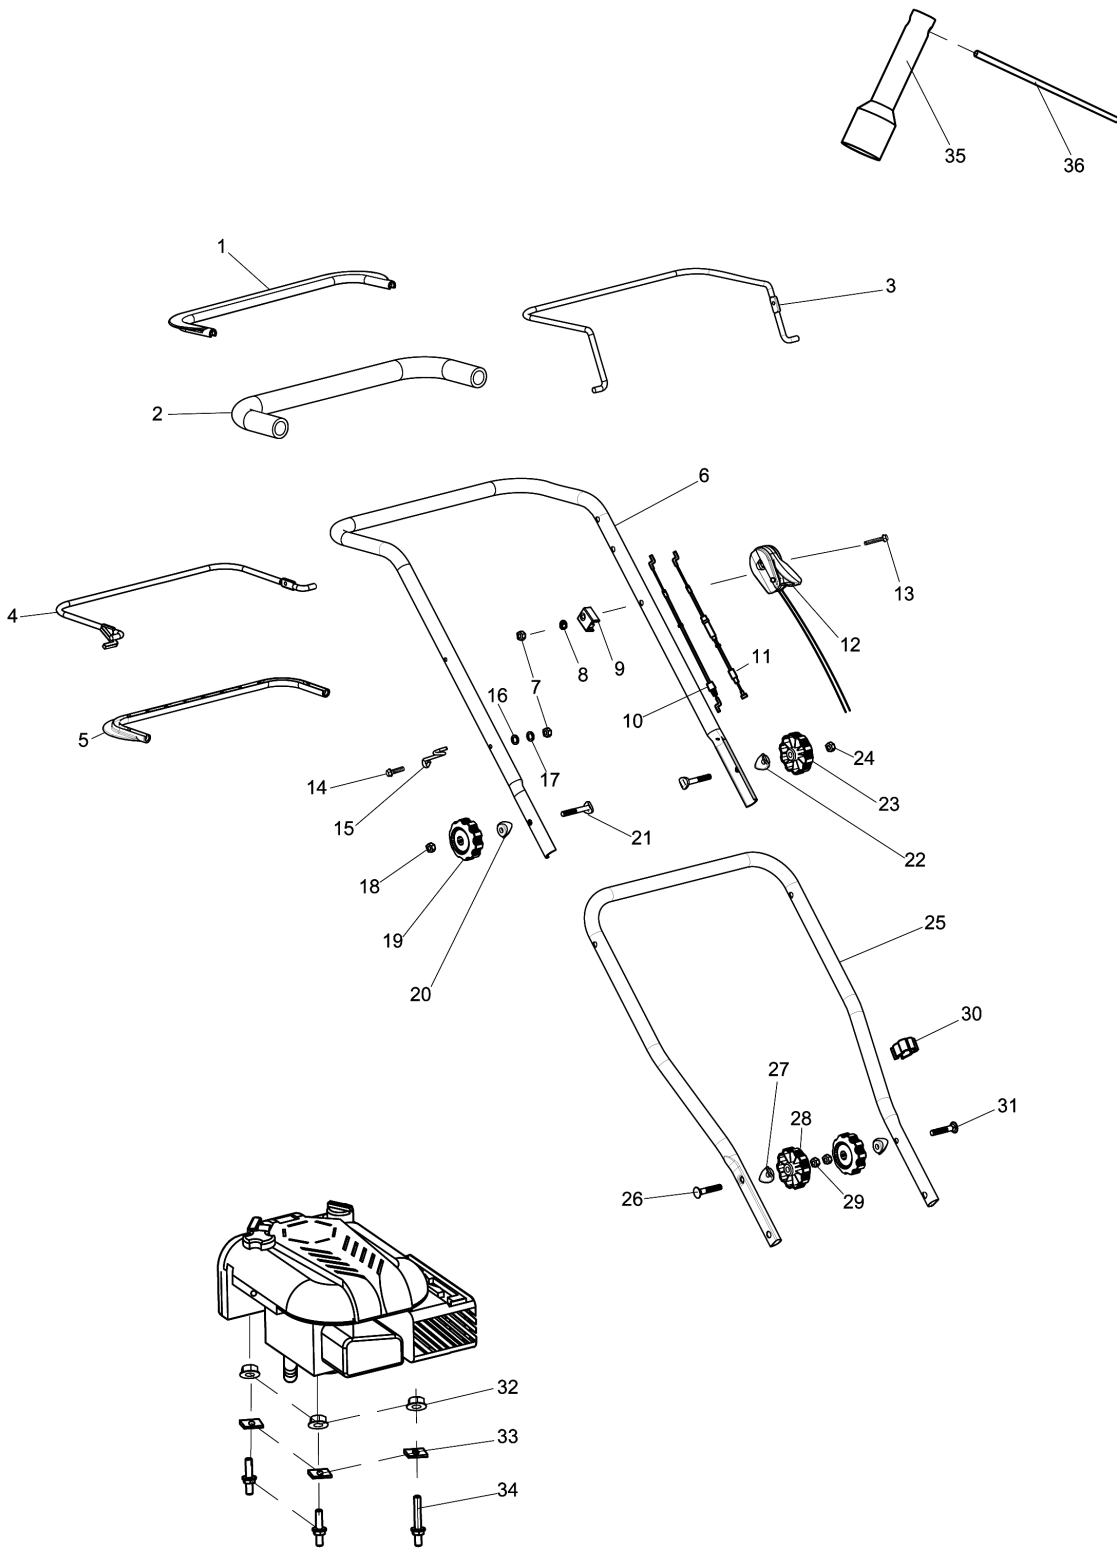

Model No.PLM5121N2 PETROL LAWN MOWER