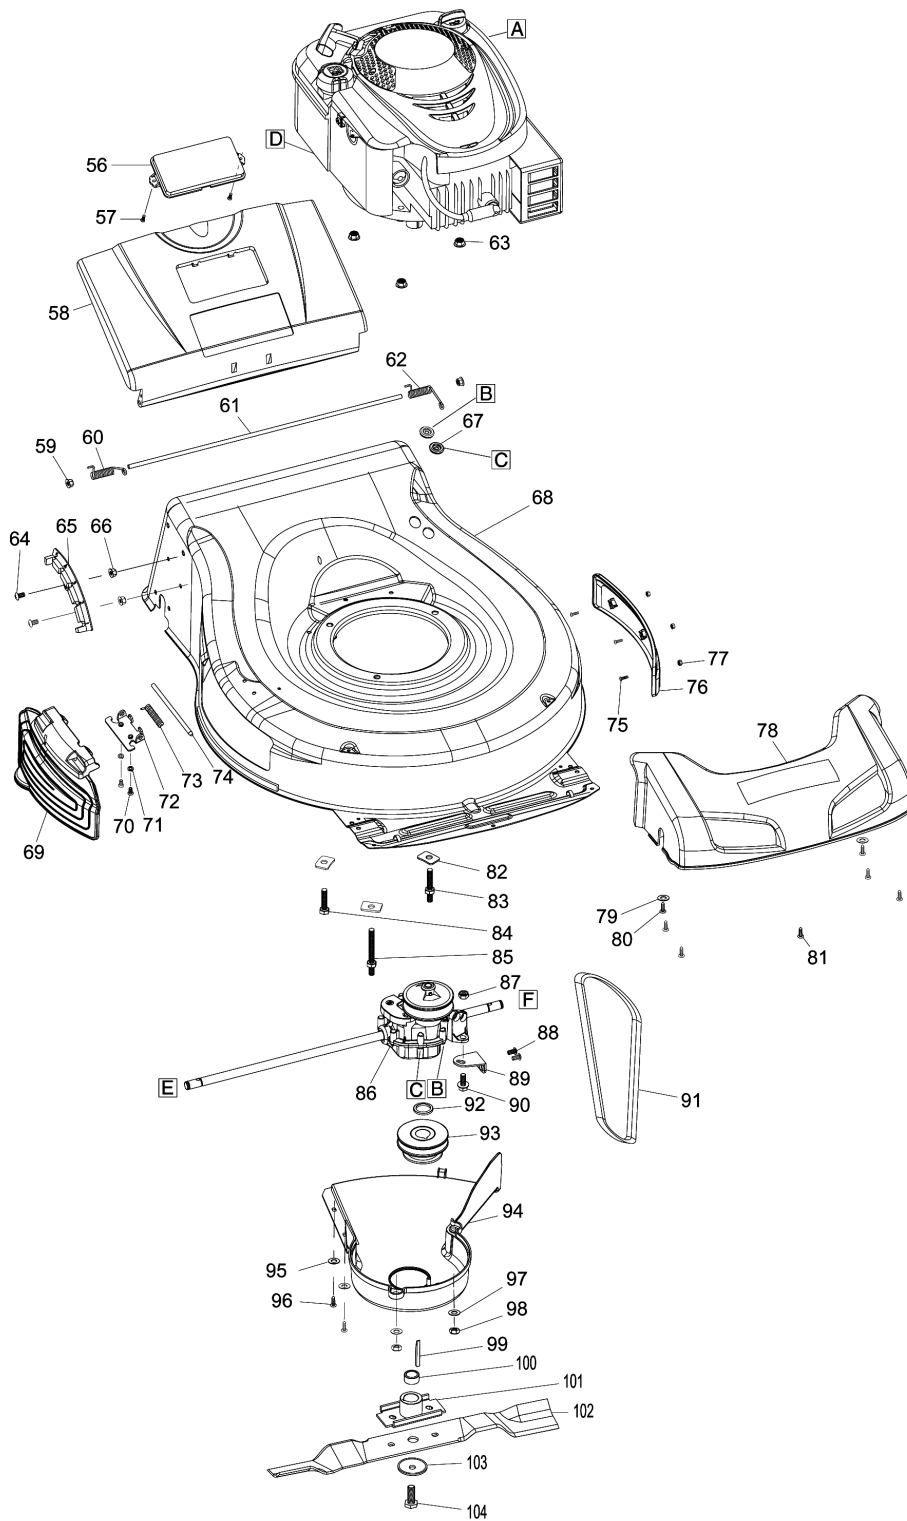

Model No.PLM5600 PETROL LAWN MOWER

Model No.PLM5600 PETROL LAWN MOWER

Model No.PLM5600 PETROL LAWN MOWER

Model No.PLM5600 PETROL LAWN MOWER

Item	Parts No.	Description	I/C	Qty	New/Old	Opt. 1	Opt. 2	Note
001	671020120	LEVER SHEATH RED		1				
002	671002293	ENGINE CLUTCH LEVER		1				
003	671002294	SELF DRIVE CONTROL LEVER		1				
004	671020110	LEVER SHEATH BLACK		1				
005	DA00000580	HANDLE SHEATH		1				
006	671001868	UPPER HANDLE BAR ASSY		1				
007	671006029	HEX. FLANGE BOLT M6X45		2				
008	671990001	ENGINE CLUTCH LEVER BRACKET		2				
009	671002025	PAN. HEAD SCREW M4X8		2				
010	671989001	ENGINE CLUTCH LEVER END CAP		2				
011	671007070	FLAT WASHER 6		2				
012	DA00000575	HEX.CAP NUT M6		2				
013	DA00000575	HEX.CAP NUT M6		1				
014	DA00000574	FLAT WASHER 6		1				
015	DA00000573	OUTER WIRE STOPPER		1				
016	DA00000826	SELF-TAPPING SCREW ST4X12		1				
017	671827001	SPEED CONTROL BOX UPPER COVER		1				
018	DA00000549	NYLON INSERT HEX.LOCK NUT M6		1				
019	671001243	DRIVE SPEED ADJUST WIRE ASSY		1				
020	671002279	DRIVE SPEED ADJUST LEVER		1				
021	671828001	SPEED CONTROL BOX LOWER COVER		1				
022	DA00000572	HEX.FLANGE BOLT M6X55		1				
023	671006082	HEX. FLANGE BOLT M6X50		1				
024	DA00000870	DRIVE SPEED ADJUST GRIP LOWER		1				
025	DA00000869	DRIVE SPEED ADJUST GRIP UPPER		1				
026	DA00000873	TAPPING SCREW ST4.2X15		1				
027	DA00000574	FLAT WASHER 6		1				
028	DA00000575	HEX.CAP NUT M6		1				
029	671006082	HEX. FLANGE BOLT M6X50		1				
030	671106202	THROTTLE CONTROL BOX ASSY		1				
031	DA00000574	FLAT WASHER 6		1				
032	DA00000576	SPRING WASHER 6		1				
033	DA00000575	HEX.CAP NUT M6		1				
034	DA00000577	HEX.FLANGE BOLT M6X35		1				
035	DA00000579	STARTER GRIP HOOK		1				
036	DA00000574	FLAT WASHER 6		1				
037	DA00000576	SPRING WASHER 6		1				
038	DA00000575	HEX.CAP NUT M6		1				
039	671001242	SELF DRIVE CONTROL WIRE ASSY		1				
040	671001241	ENGINE CLUTCH WIRE		1				
041	671001869	LOWER HANDLE POLE		1				