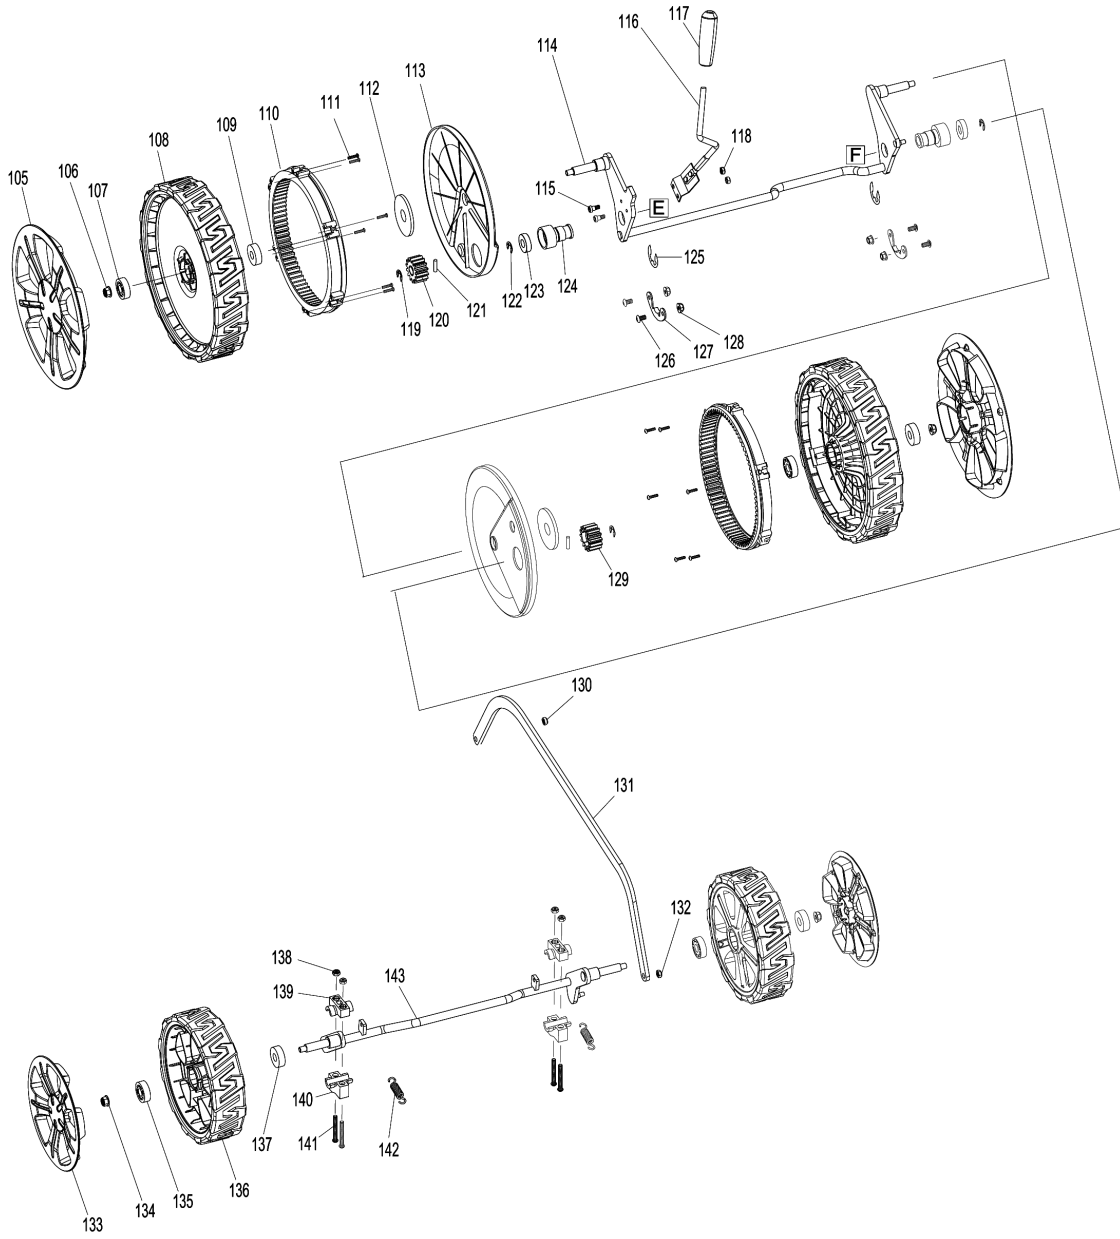

Model No.PLM5600 PETROL LAWN MOWER

Model No.PLM5600 PETROL LAWN MOWER

Model No.PLM5600 PETROL LAWN MOWER

Model No.PLM5600 PETROL LAWN MOWER

Item	Parts No.	Description	I/C	Qty	New/Old	Opt. 1	Opt. 2	Note
001	671020120	LEVER SHEATH RED		1				
002	671002293	ENGINE CLUTCH LEVER		1				
003	671002294	SELF DRIVE CONTROL LEVER		1				
004	671020110	LEVER SHEATH BLACK		1				
005	DA00000580	HANDLE SHEATH		1				
006	671001868	UPPER HANDLE BAR ASSY		1				
007	671006029	HEX. FLANGE BOLT M6X45		2				
008	671990001	ENGINE CLUTCH LEVER BRACKET		2				
009	671002025	PAN. HEAD SCREW M4X8		2				
010	671989001	ENGINE CLUTCH LEVER END CAP		2				
011	671007070	FLAT WASHER 6		2				
012	DA00000575	HEX.CAP NUT M6		2				
013	DA00000575	HEX.CAP NUT M6		1				
014	DA00000574	FLAT WASHER 6		1				
015	DA00000573	OUTER WIRE STOPPER		1				
016	DA00000826	SELF-TAPPING SCREW ST4X12		1				
017	671827001	SPEED CONTROL BOX UPPER COVER		1				
018	DA00000549	NYLON INSERT HEX.LOCK NUT M6		1				
019	671001243	DRIVE SPEED ADJUST WIRE ASSY		1				
020	671002279	DRIVE SPEED ADJUST LEVER		1				
021	671828001	SPEED CONTROL BOX LOWER COVER		1				
022	DA00000572	HEX.FLANGE BOLT M6X55		1				
023	671006082	HEX. FLANGE BOLT M6X50		1				
024	DA00000870	DRIVE SPEED ADJUST GRIP LOWER		1				
025	DA00000869	DRIVE SPEED ADJUST GRIP UPPER		1				
026	DA00000873	TAPPING SCREW ST4.2X15		1				
027	DA00000574	FLAT WASHER 6		1				
028	DA00000575	HEX.CAP NUT M6		1				
029	671006082	HEX. FLANGE BOLT M6X50		1				
030	671106202	THROTTLE CONTROL BOX ASSY		1				
031	DA00000574	FLAT WASHER 6		1				
032	DA00000576	SPRING WASHER 6		1				
033	DA00000575	HEX.CAP NUT M6		1				
034	DA00000577	HEX.FLANGE BOLT M6X35		1				
035	DA00000579	STARTER GRIP HOOK		1				
036	DA00000574	FLAT WASHER 6		1				
037	DA00000576	SPRING WASHER 6		1				
038	DA00000575	HEX.CAP NUT M6		1				
039	671001242	SELF DRIVE CONTROL WIRE ASSY		1				
040	671001241	ENGINE CLUTCH WIRE		1				
041	671001869	LOWER HANDLE POLE		1				