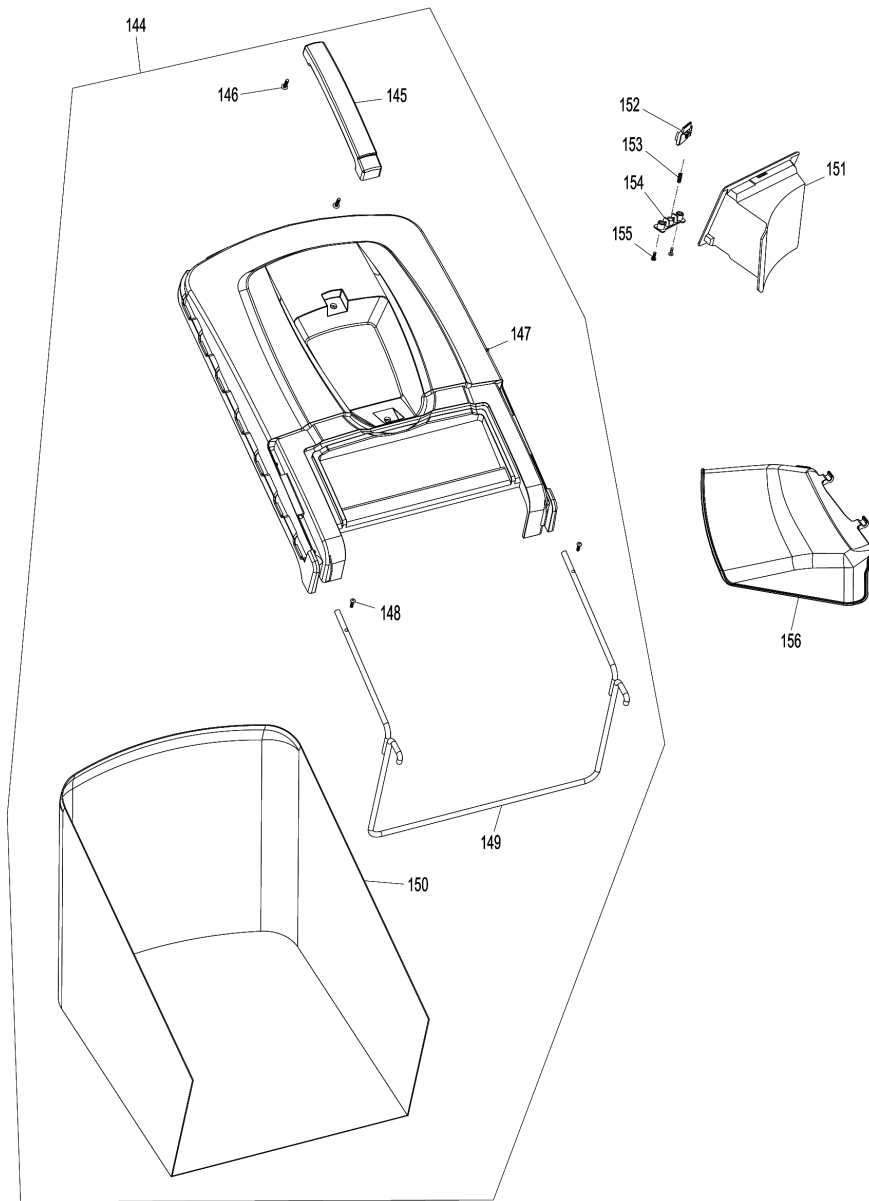

Model No.PLM5600 PETROL LAWN MOWER

Model No.PLM5600 PETROL LAWN MOWER

Item	Parts No.	Description	I/C	Qty	New/Old	Opt. 1	Opt. 2	Note
001	671020120	LEVER SHEATH RED		1				
002	671002293	ENGINE CLUTCH LEVER		1				
003	671002294	SELF DRIVE CONTROL LEVER		1				
004	671020110	LEVER SHEATH BLACK		1				
005	DA00000580	HANDLE SHEATH		1				
006	671001868	UPPER HANDLE BAR ASSY		1				
007	671006029	HEX. FLANGE BOLT M6X45		2				
008	671990001	ENGINE CLUTCH LEVER BRACKET		2				
009	671002025	PAN. HEAD SCREW M4X8		2				
010	671989001	ENGINE CLUTCH LEVER END CAP		2				
011	671007070	FLAT WASHER 6		2				
012	DA00000575	HEX.CAP NUT M6		2				
013	DA00000575	HEX.CAP NUT M6		1				
014	DA00000574	FLAT WASHER 6		1				
015	DA00000573	OUTER WIRE STOPPER		1				
016	DA00000826	SELF-TAPPING SCREW ST4X12		1				
017	671827001	SPEED CONTROL BOX UPPER COVER		1				
018	DA00000549	NYLON INSERT HEX.LOCK NUT M6		1				
019	671001243	DRIVE SPEED ADJUST WIRE ASSY		1				
020	671002279	DRIVE SPEED ADJUST LEVER		1				
021	671828001	SPEED CONTROL BOX LOWER COVER		1				
022	DA00000572	HEX.FLANGE BOLT M6X55		1				
023	671006082	HEX. FLANGE BOLT M6X50		1				
024	DA00000870	DRIVE SPEED ADJUST GRIP LOWER		1				
025	DA00000869	DRIVE SPEED ADJUST GRIP UPPER		1				
026	DA00000873	TAPPING SCREW ST4.2X15		1				
027	DA00000574	FLAT WASHER 6		1				
028	DA00000575	HEX.CAP NUT M6		1				
029	671006082	HEX. FLANGE BOLT M6X50		1				
030	671106202	THROTTLE CONTROL BOX ASSY		1				
031	DA00000574	FLAT WASHER 6		1				
032	DA00000576	SPRING WASHER 6		1				
033	DA00000575	HEX.CAP NUT M6		1				
034	DA00000577	HEX.FLANGE BOLT M6X35		1				
035	DA00000579	STARTER GRIP HOOK		1				
036	DA00000574	FLAT WASHER 6		1				
037	DA00000576	SPRING WASHER 6		1				
038	DA00000575	HEX.CAP NUT M6		1				
039	671001242	SELF DRIVE CONTROL WIRE ASSY		1				
040	671001241	ENGINE CLUTCH WIRE		1				
041	671001869	LOWER HANDLE POLE		1				

Please order the parts with part number.

Print Date 26/10/2023